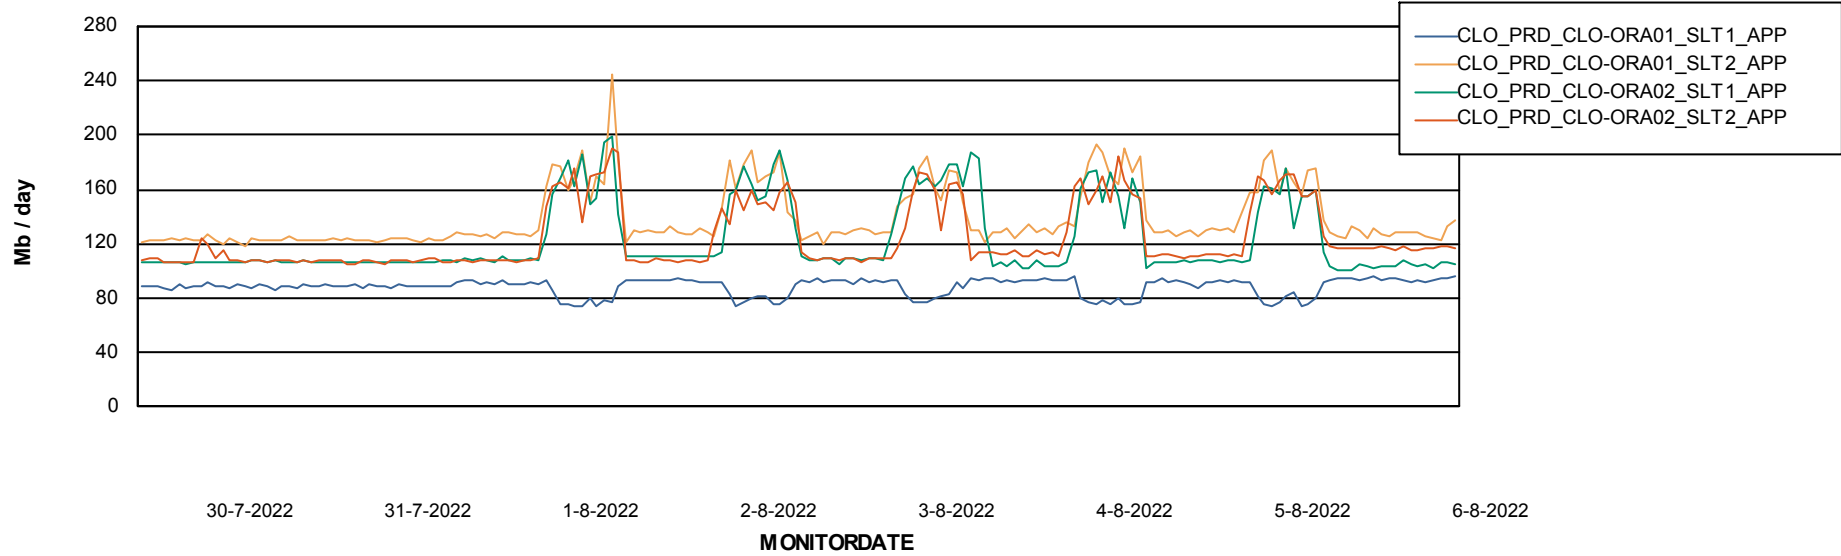

Weekly SLA Customer Report

Customer CLO Production
Database ID 38

Database Tablespace CLODB_TEST_CLO-ORA02

Date	Tablespace Name	Filesize (Gb)	Usedsize (Gb)	Percentage free
6-8-2022	ABSDATA	88	47	47
	INDX	112	94	16
5-8-2022	ABSDATA	88	47	47
	INDX	112	94	16
4-8-2022	ABSDATA	88	47	47
	INDX	112	94	16
3-8-2022	ABSDATA	88	47	47
	INDX	112	94	16
2-8-2022	ABSDATA	88	47	47
	INDX	112	94	16
1-8-2022	ABSDATA	88	47	47
	INDX	112	94	16
31-7-2022	ABSDATA	88	47	47
	INDX	112	94	16

Weekly SLA Customer Report

Customer CLO Production
Database ID 38

ABSSolute Application Server Services

Avg memory used per ABS Server Service

Avg users per day per ABS server

Weekly SLA Customer Report

Customer CLO Production
Database ID 38