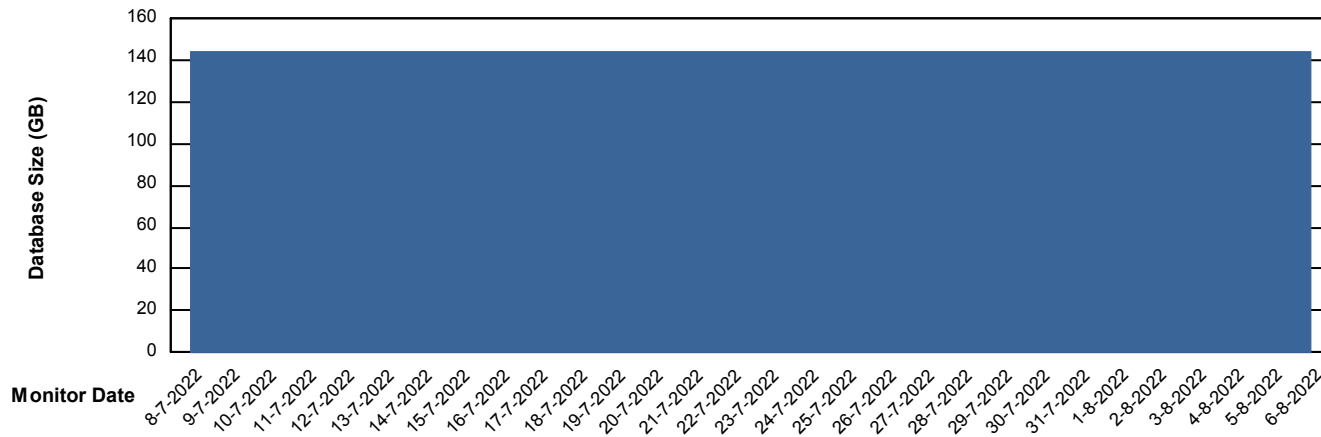

DATABASE SIZE CLODB_TEST_CLO-ORA02

Database growth over last month