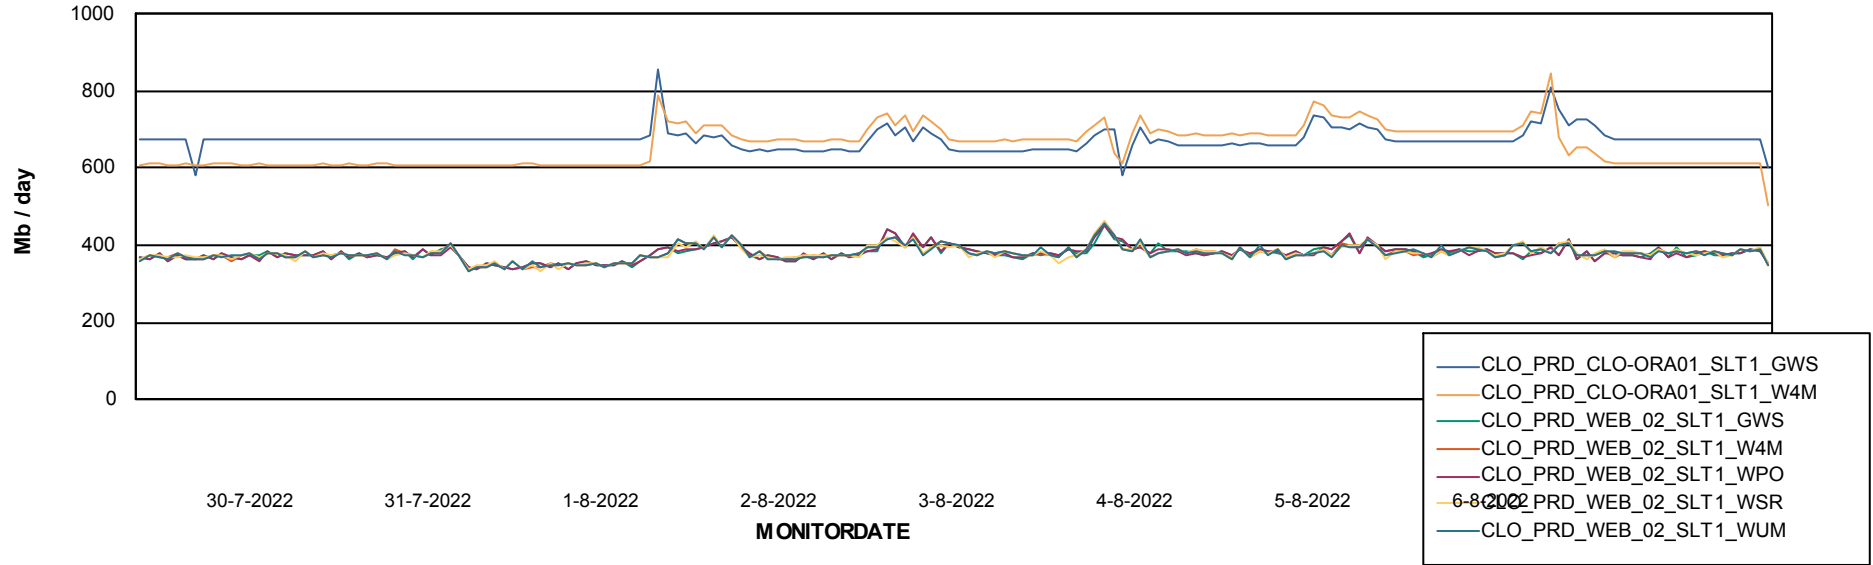

ABSSolute Application ReportServer Services

Avg memory used per ReportServer Service

Weekly SLA Customer Report

Customer CLO Production
Database ID 38

ABSSolute Web Component Services

Avg memory used per ABS Web component