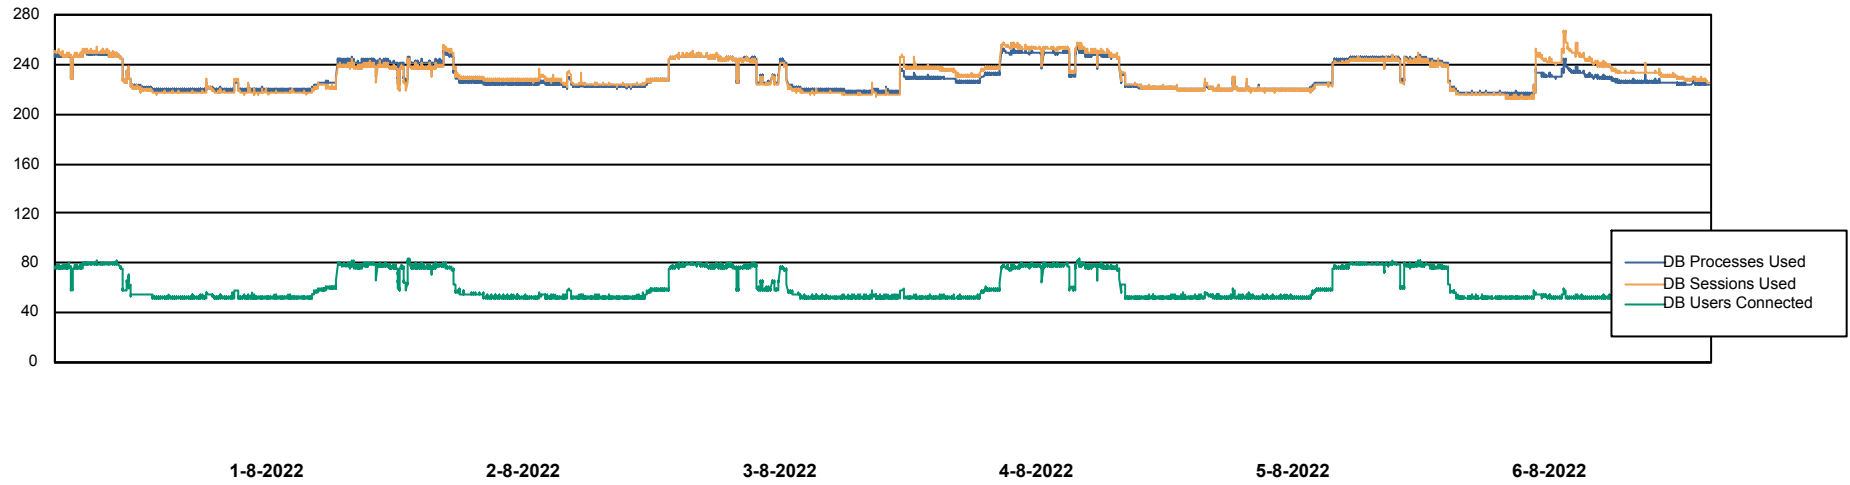

Database Performance CLODB_PRD_CLO-ORA01