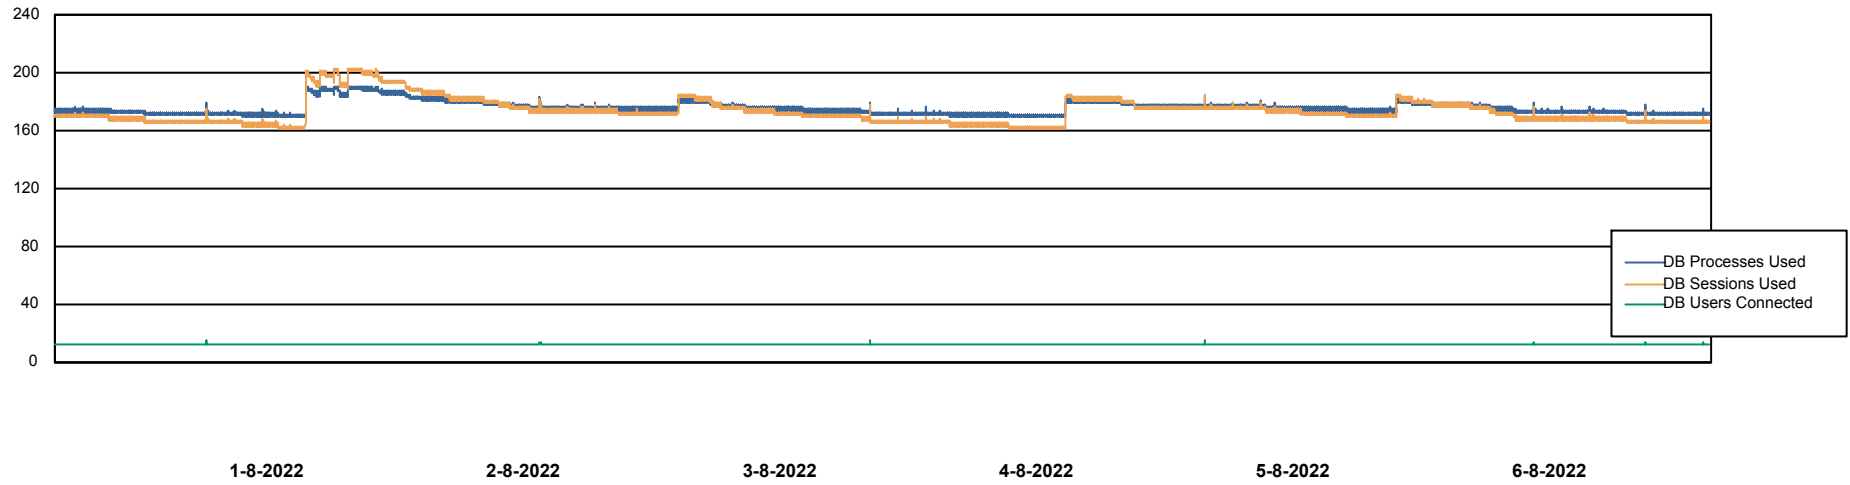

Database Performance CLODB_TEST_CLO-ORA02