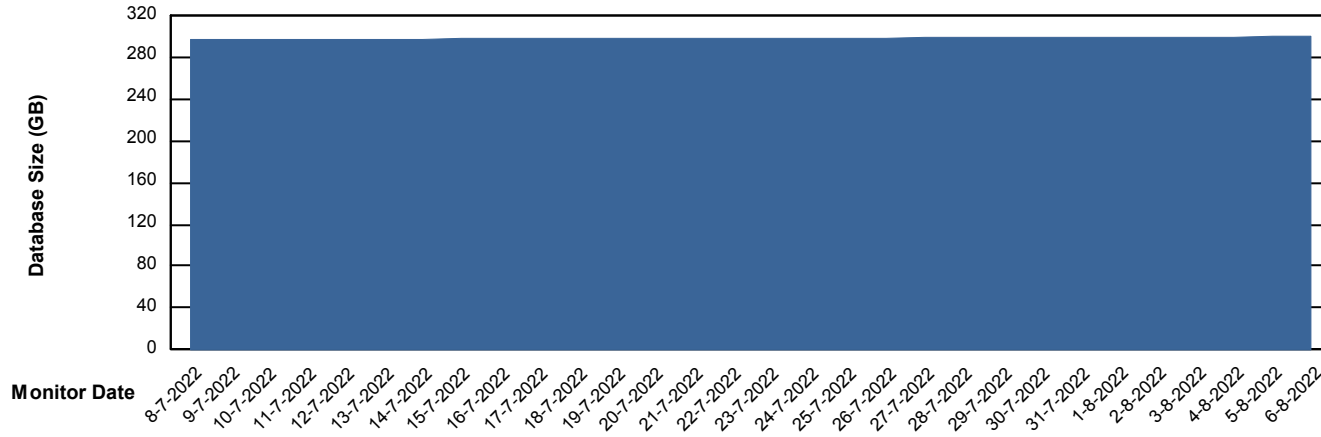

DATABASE SIZE CLODB_PRD_CLO-ORA01

Database growth over last month