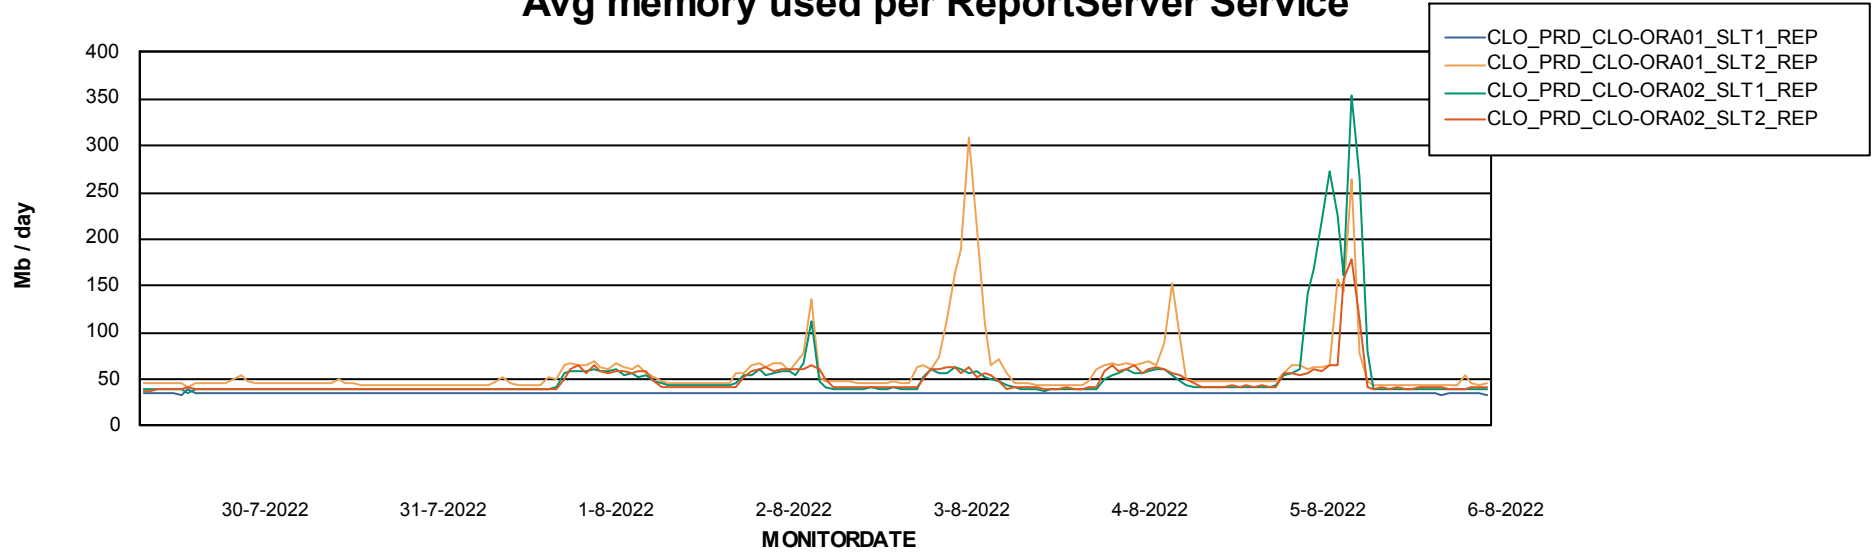

ABSSolute Application ReportServer Services

Avg memory used per ReportServer Service