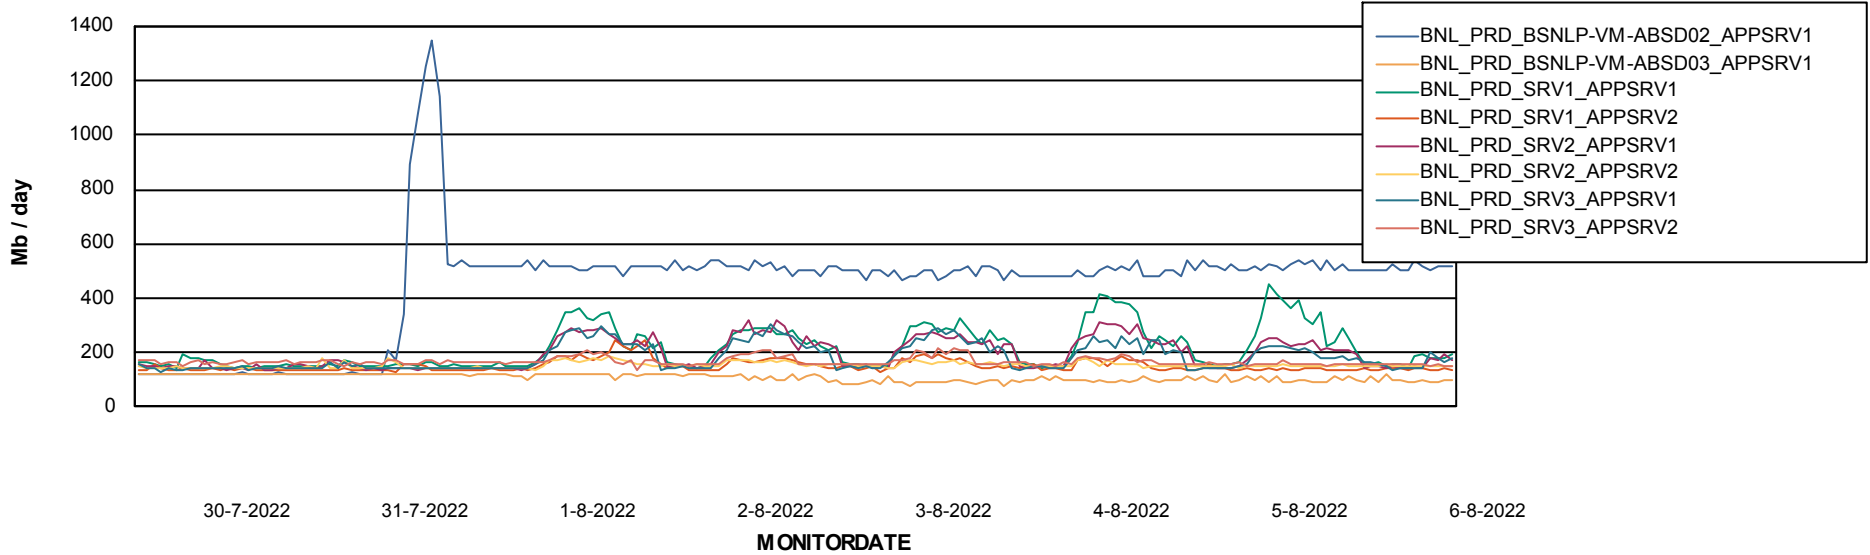

DATABASE SIZE BNLDB_Production_New

Database growth over last month

Weekly SLA Customer Report

Customer BNL_Production
 Database ID 83

Database Tablespace BNLDB_Production_New

Date	Tablespace Name	Filesize (Gb)	Usedsize (Gb)	Percentage free
6-8-2022	ABSDATA	105	73	31
	INDX	200	140	30
5-8-2022	ABSDATA	105	73	31
	INDX	200	140	30
4-8-2022	ABSDATA	105	73	31
	INDX	200	140	30
3-8-2022	ABSDATA	105	73	31
	INDX	200	140	30
2-8-2022	ABSDATA	105	73	31
	INDX	200	140	30
1-8-2022	ABSDATA	105	73	31
	INDX	200	140	30
31-7-2022	ABSDATA	105	73	31
	INDX	200	139	30

Standby Database Health BNL_Production

Recovery lag for last 7 days

Weekly SLA Customer Report

Customer BNL_Production
Database ID 83

ABSSolute Application Server Services

Avg memory used per ABS Server Service

Avg users per day per ABS server

Weekly SLA Customer Report

Customer BNL_Production
Database ID 83

ABSSolute Web Component Services

Avg memory used per ReportServer Service

Weekly SLA Customer Report

Customer BNL_Production
Database ID 83