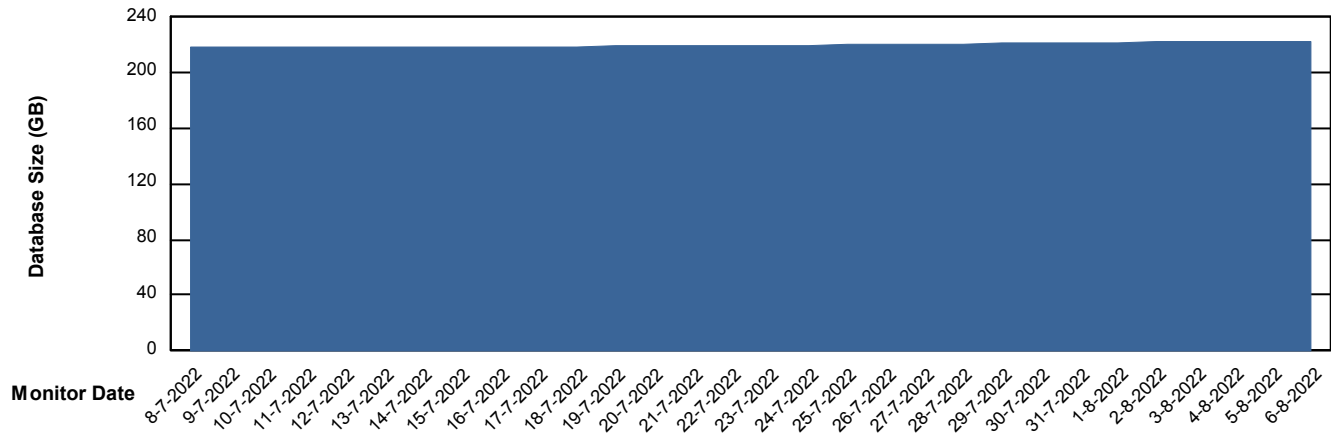

Weekly SLA Customer Report

Customer BNL_Production
Database ID 83

Database Performance BNLDB_Production_New

Weekly SLA Customer Report

Customer BNL_Production
Database ID 83

Database Performance BNLDB_Standby

DATABASE SIZE BNLDB_Production_New

Database growth over last month

Weekly SLA Customer Report

Customer BNL_Production
 Database ID 83

Database Tablespace BNLDB_Production_New

Date	Tablespace Name	Filesize (Gb)	Usedsize (Gb)	Percentage free
6-8-2022	ABSDATA	105	73	31
	INDX	200	140	30
5-8-2022	ABSDATA	105	73	31
	INDX	200	140	30
4-8-2022	ABSDATA	105	73	31
	INDX	200	140	30
3-8-2022	ABSDATA	105	73	31
	INDX	200	140	30
2-8-2022	ABSDATA	105	73	31
	INDX	200	140	30
1-8-2022	ABSDATA	105	73	31
	INDX	200	140	30
31-7-2022	ABSDATA	105	73	31
	INDX	200	139	30