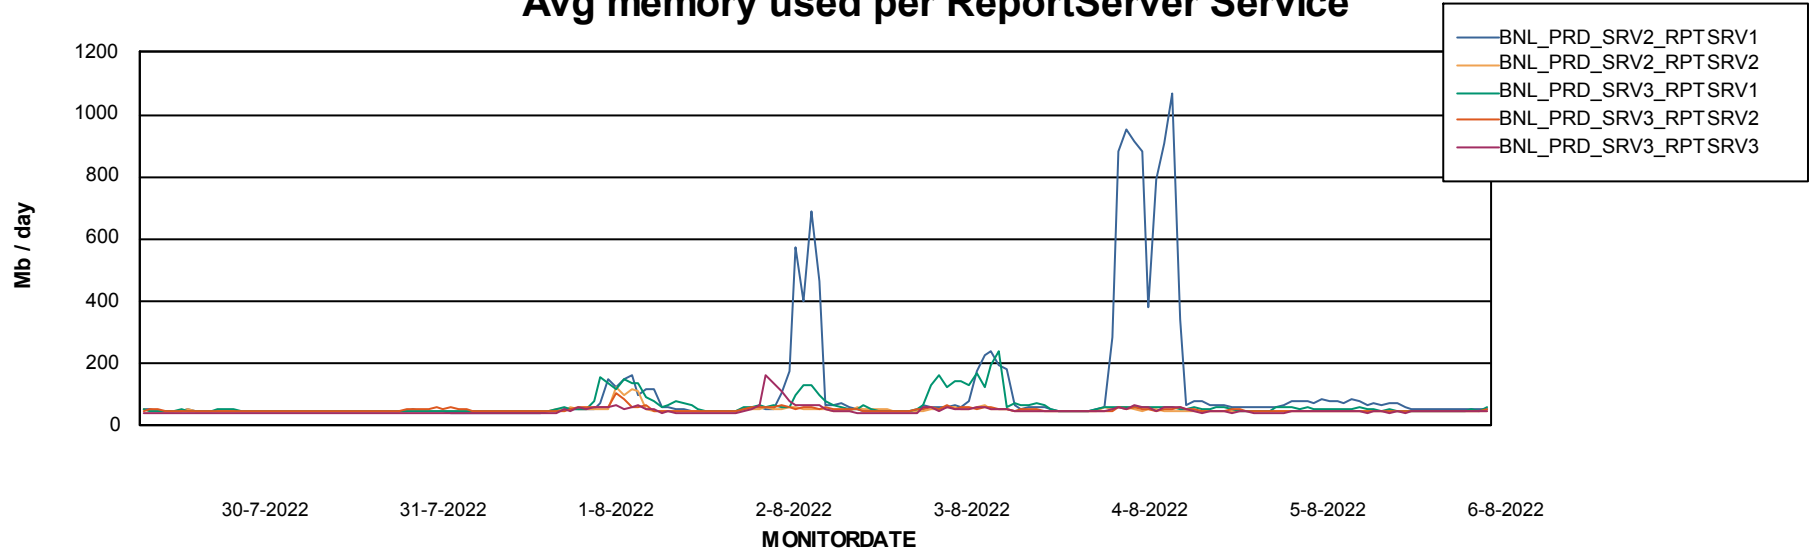

Avg users per day per ABS server

Weekly SLA Customer Report

Customer BNL_Production
Database ID 83

ABSSolute Web Component Services

Avg memory used per ReportServer Service

Weekly SLA Customer Report

Customer BNL_Production
Database ID 83