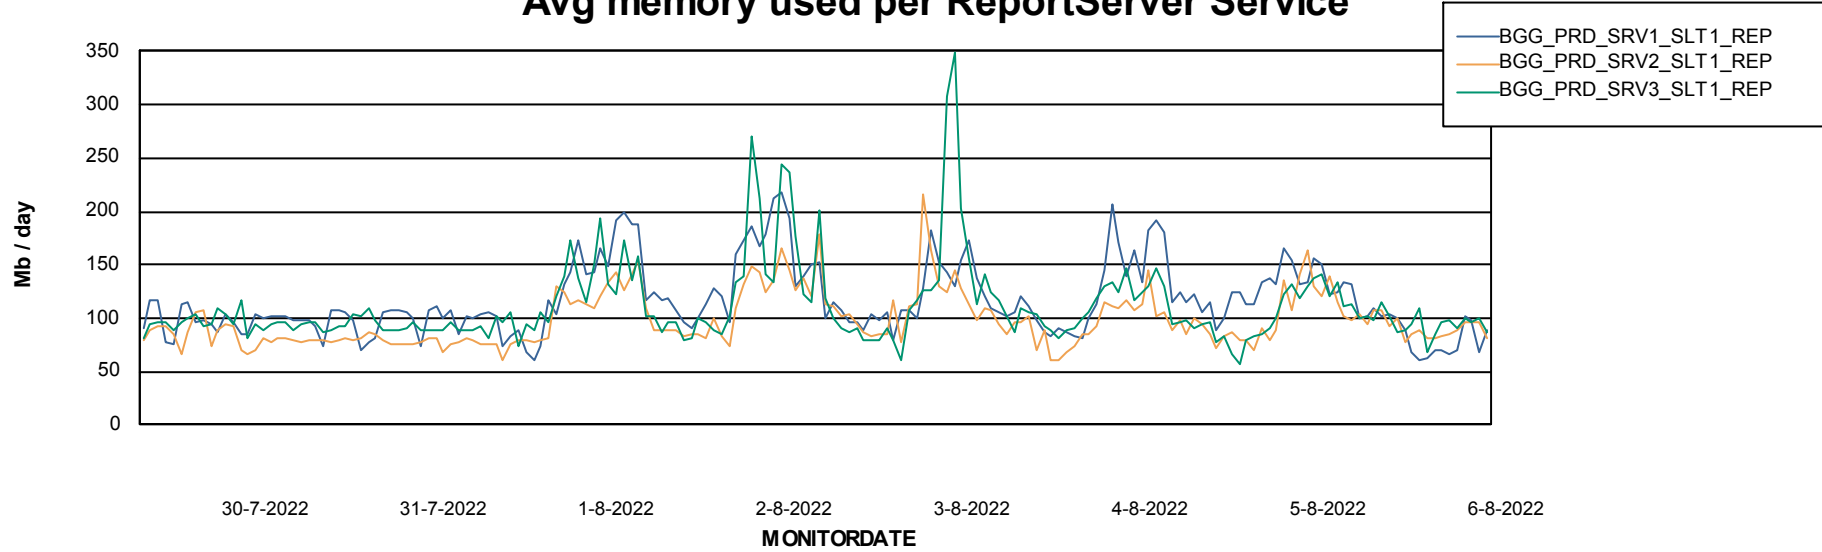

Avg memory used per ABS Server Service

Avg users per day per ABS server

Weekly SLA Customer Report

Customer BGG_Production
Database ID 58

ABSSolute Application ReportServer Services

Avg memory used per ReportServer Service