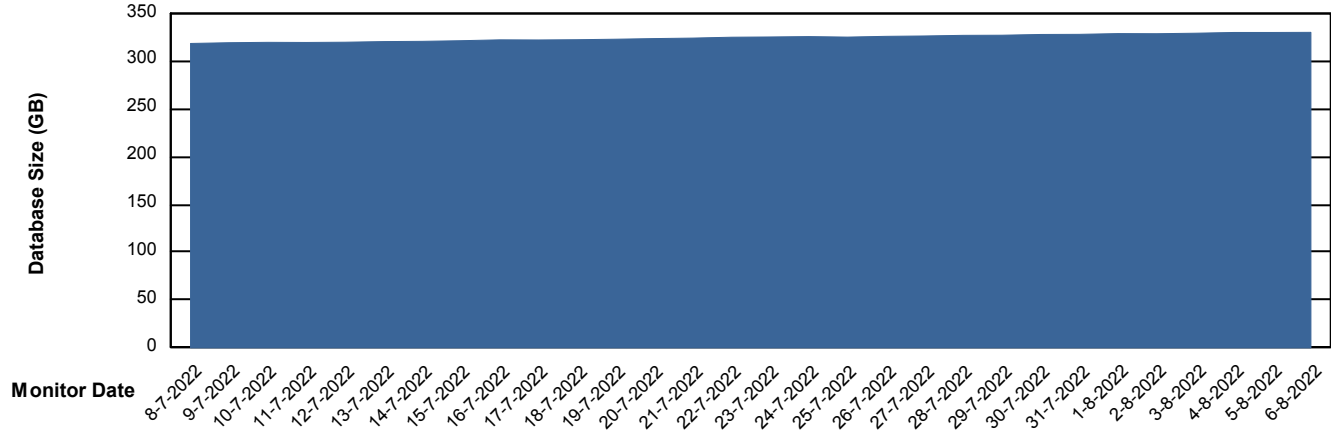

Customer BGG_Production
Database ID 58

Database Performance BGGDB_Standby

Weekly SLA Customer Report

Customer BGG_Production
Database ID 58

DATABASE SIZE BGGDB_BI

Database growth over last month

DATABASE SIZE BGGDB_Production

Database growth over last month

Weekly SLA Customer Report

Customer BGG_Production
Database ID 58

Database Tablespace BGGDB_BI

Date	Tablespace Name	Filesize (Gb)	Usedsize (Gb)	Percentage free
6-8-2022	ABSDATA	176	146	17
	INDX	220	182	17
5-8-2022	ABSDATA	176	146	17
	INDX	220	182	17
4-8-2022	ABSDATA	176	146	17
	INDX	220	182	17
3-8-2022	ABSDATA	176	146	17
	INDX	220	182	17
2-8-2022	ABSDATA	176	146	17
	INDX	220	181	18
1-8-2022	ABSDATA	176	146	17
	INDX	220	181	18
31-7-2022	ABSDATA	176	145	18
	INDX	220	180	18