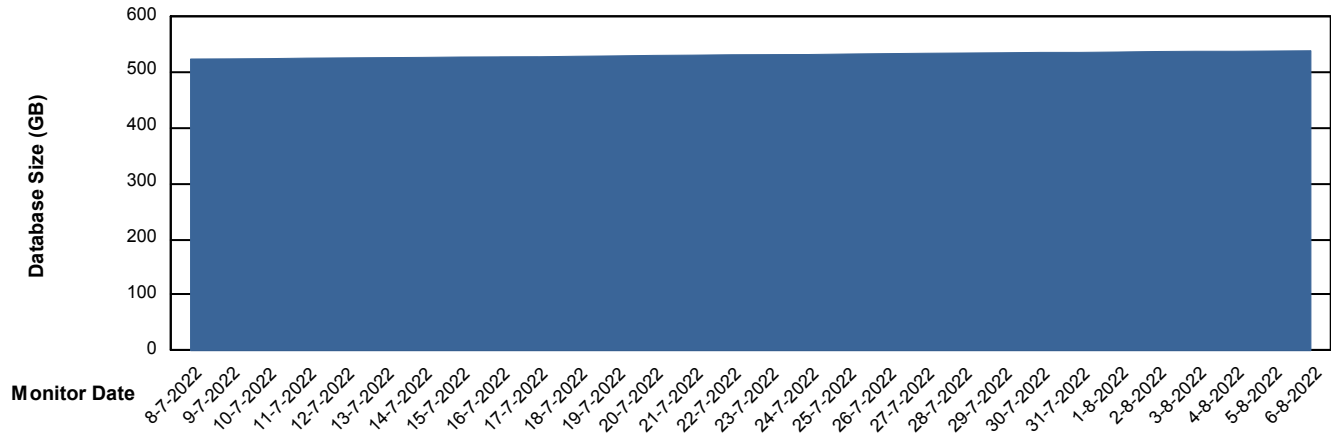

Customer BGG_Production
Database ID 58

Database Performance BGGDB_Standby

Weekly SLA Customer Report

Customer BGG_Production
Database ID 58

DATABASE SIZE BGGDB_BI

Database growth over last month

DATABASE SIZE BGGDB_Production

Database growth over last month

Weekly SLA Customer Report

Customer BGG_Production
Database ID 58

Database Tablespace BGGDB_BI

Date	Tablespace Name	Filesize (Gb)	Usedsize (Gb)	Percentage free
6-8-2022	ABSDATA	176	146	17
	INDX	220	182	17
5-8-2022	ABSDATA	176	146	17
	INDX	220	182	17
4-8-2022	ABSDATA	176	146	17
	INDX	220	182	17
3-8-2022	ABSDATA	176	146	17
	INDX	220	182	17
2-8-2022	ABSDATA	176	146	17
	INDX	220	181	18
1-8-2022	ABSDATA	176	146	17
	INDX	220	181	18
31-7-2022	ABSDATA	176	145	18
	INDX	220	180	18