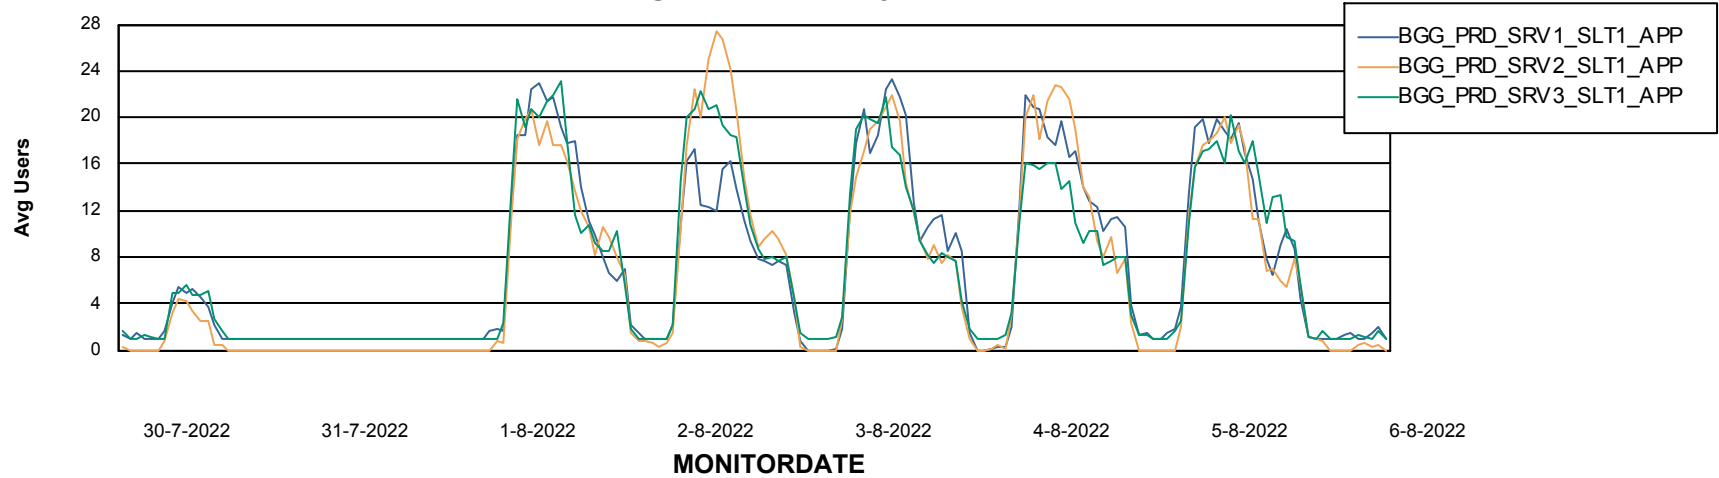

Avg users per day per ABS server