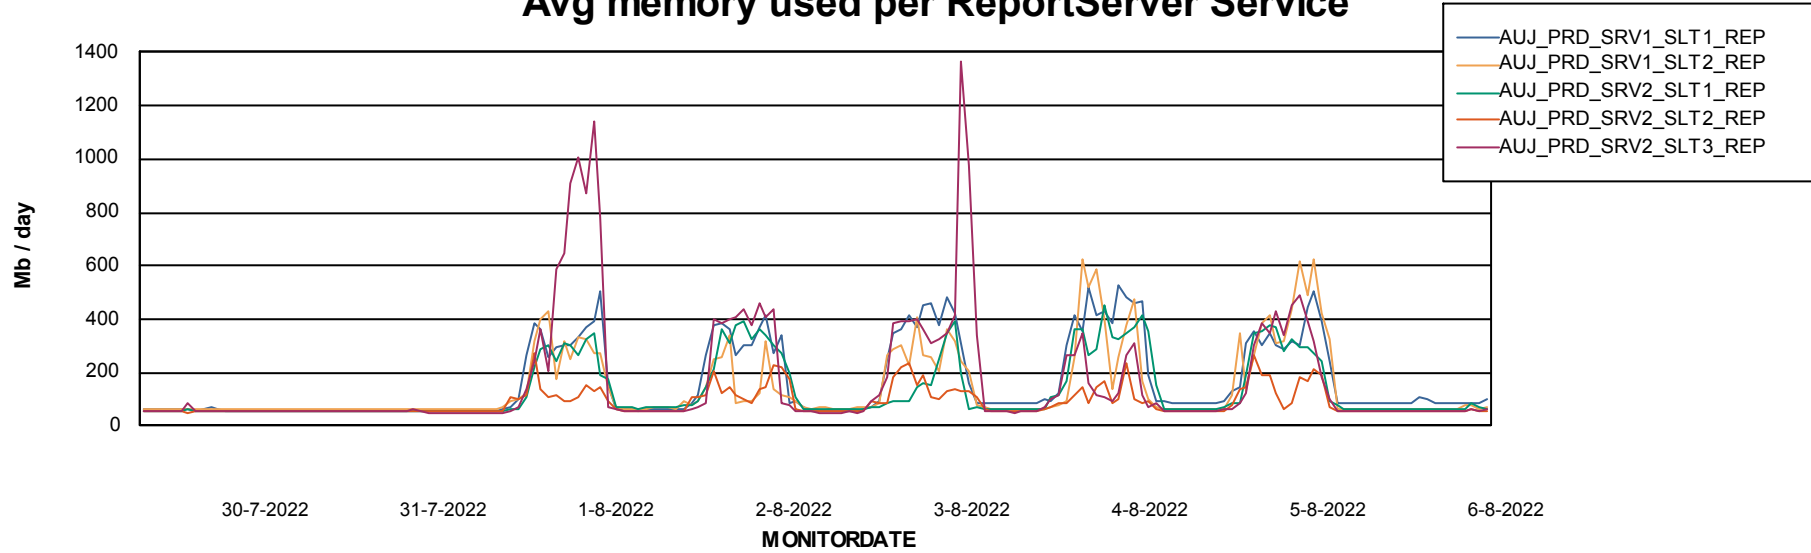

ABSSolute Application ReportServer Services

Avg memory used per ReportServer Service