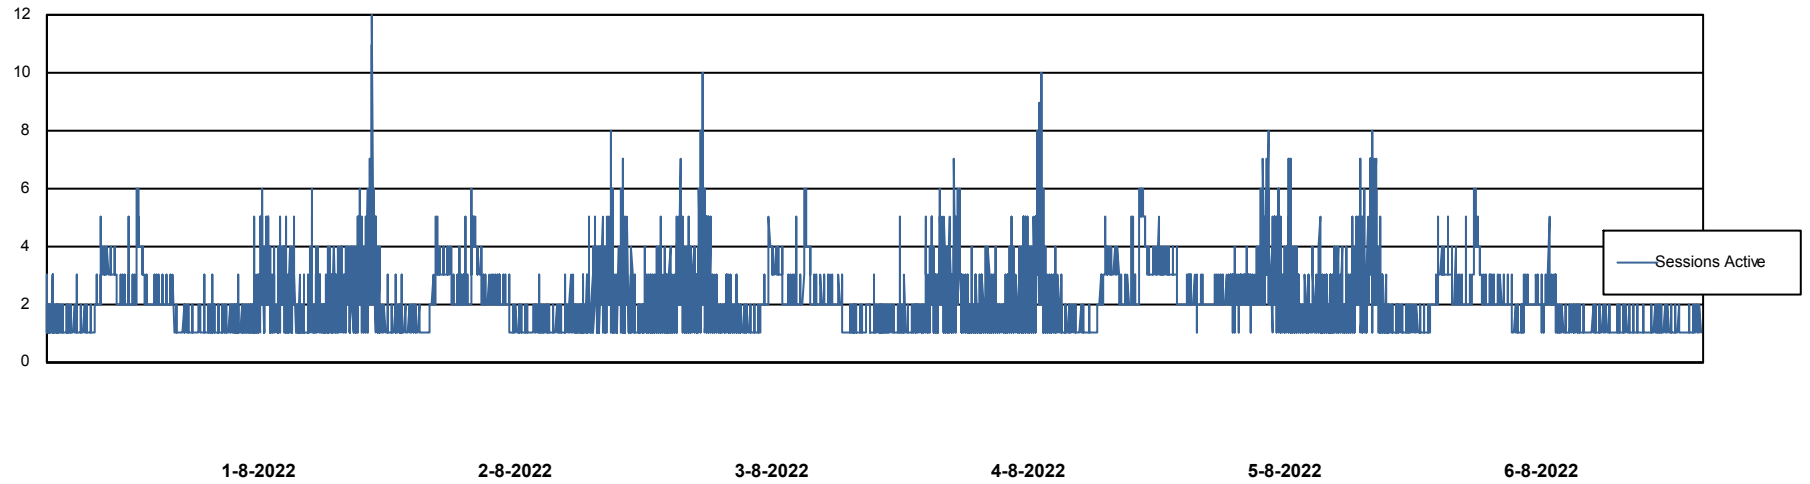

Weekly SLA Customer Report

Customer AUJ Production
Database ID 41

Database Performance AUJ Prod. BI DB (PABSBI1 server)

Weekly SLA Customer Report

Customer AUJ Production
Database ID 41

Database Performance AUJ_DB1_Primary