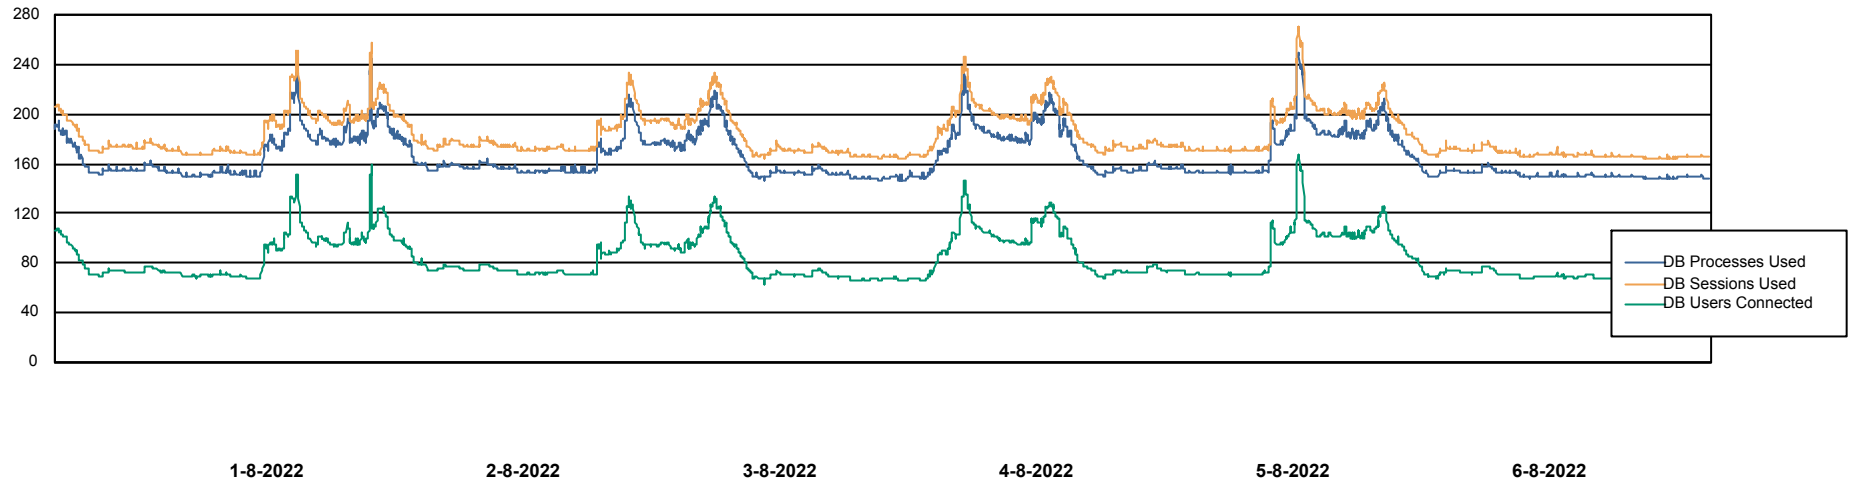

Weekly SLA Customer Report

Customer AUJ Production
Database ID 41

Database Performance AUJ Prod. BI DB (PABSBI1 server)

Weekly SLA Customer Report

Customer AUJ Production
Database ID 41

Database Performance AUJ_DB1_Primary