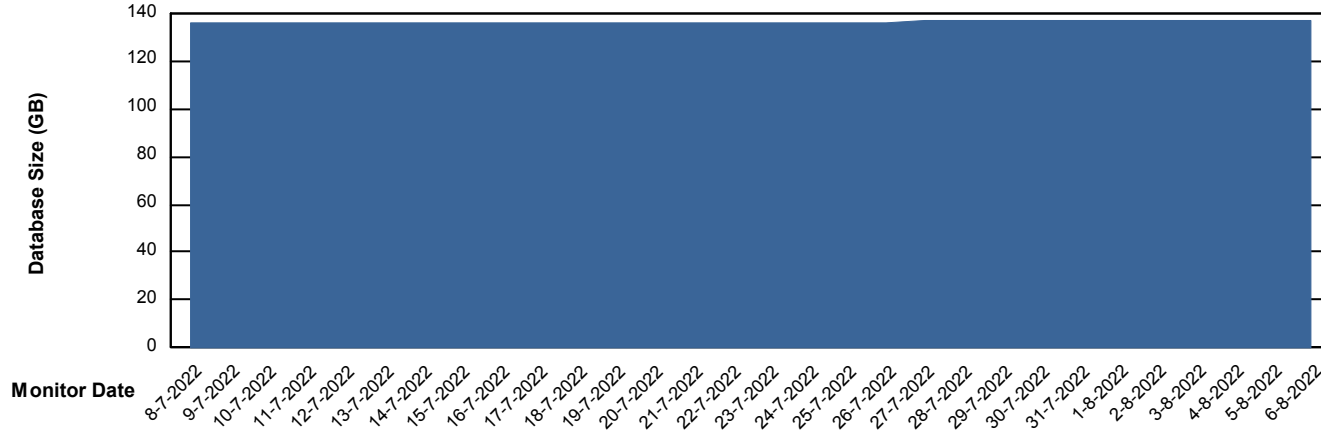

DATABASE SIZE AUJ Prod. BI DB (PABSBI1 server)

Database growth over last month