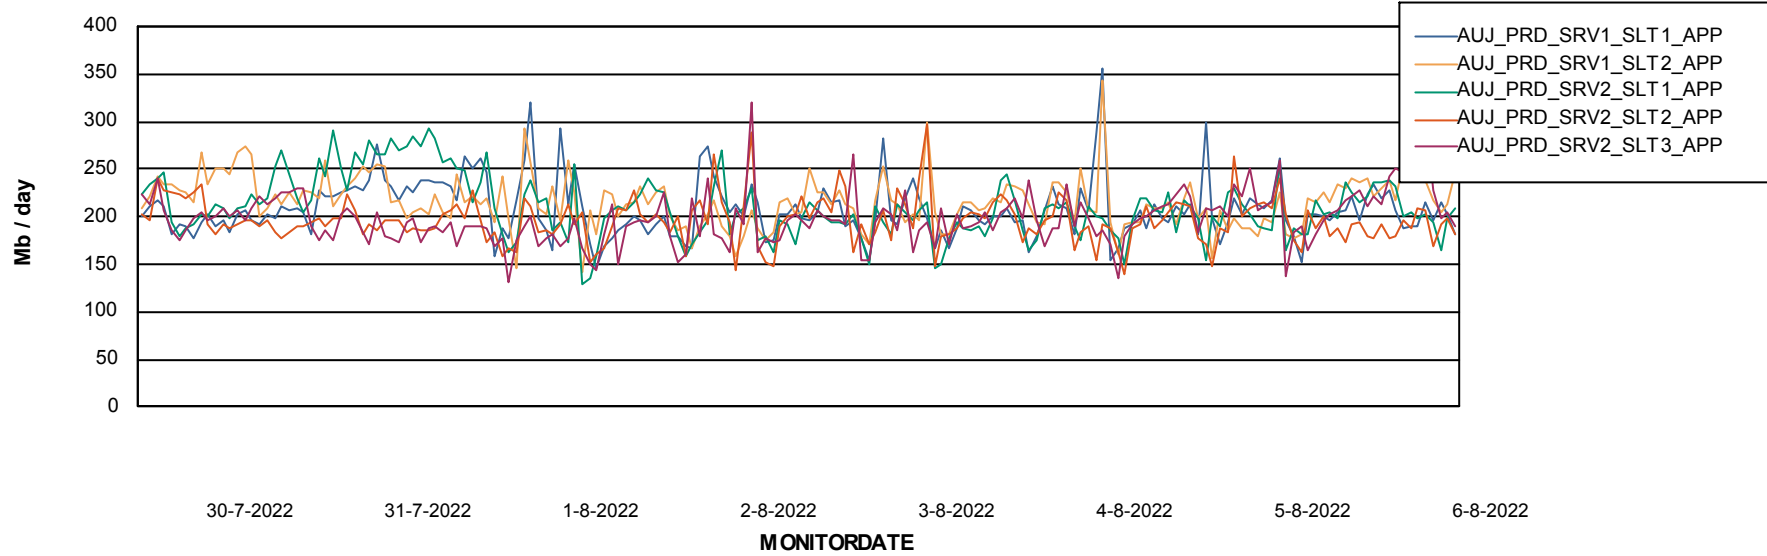

ABSSolute Application Server Services

Avg memory used per ABS Server Service