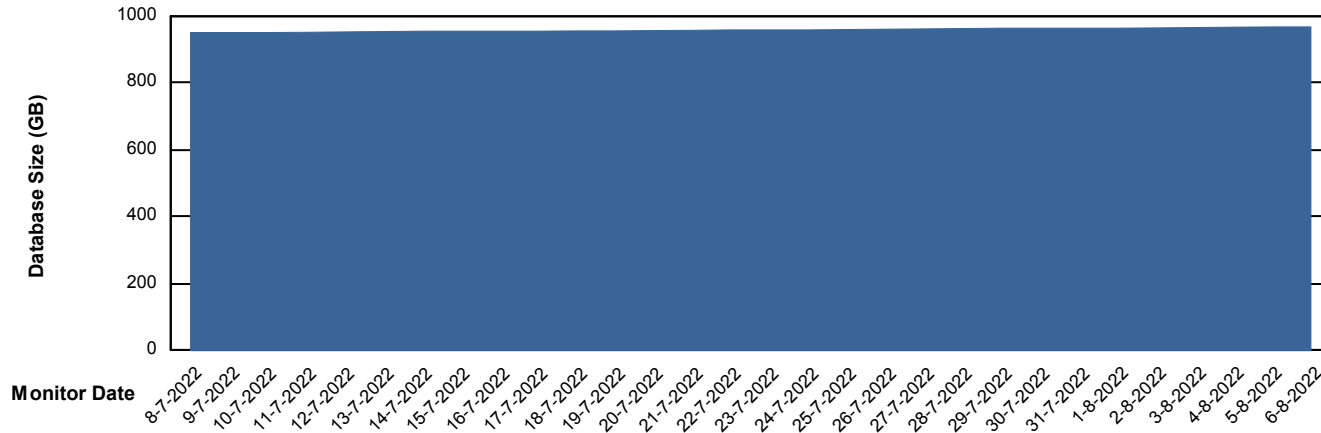

Weekly SLA Customer Report

Customer AUJ Production
Database ID 41

DATABASE SIZE AUJ Prod. BI DB (PABSBI1 server)

Database growth over last month

DATABASE SIZE AUJ_DB1_Primary

Database growth over last month