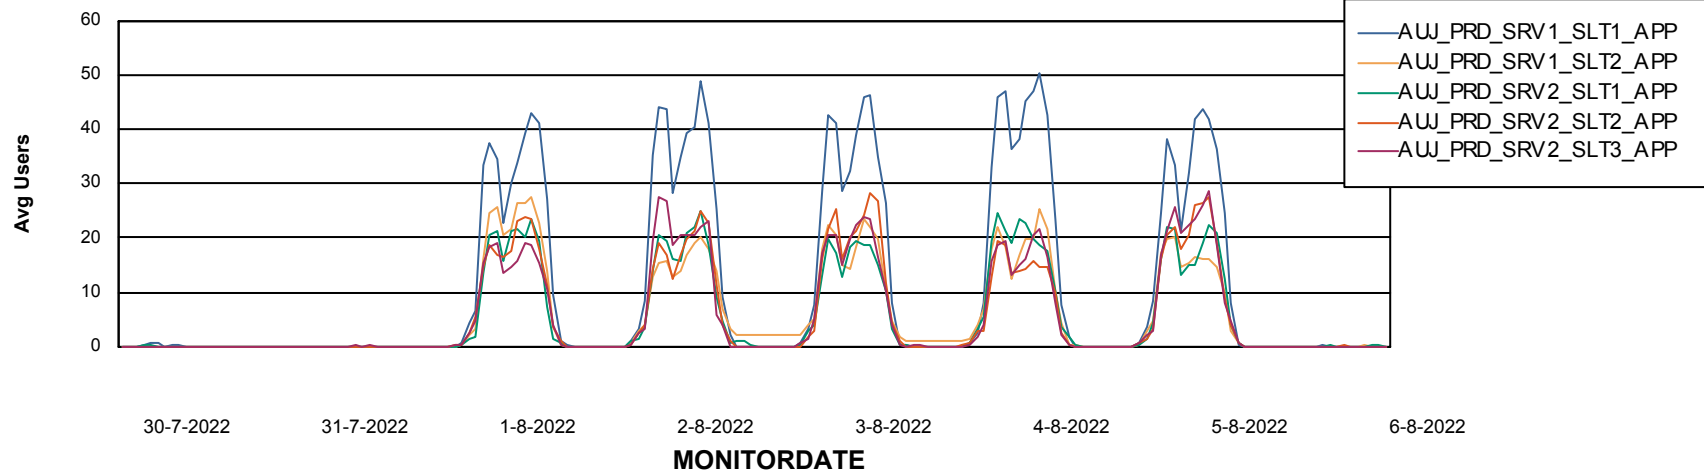

Weekly SLA Customer Report

Customer AUJ Production
Database ID 41

ABSSolute Application Server Services

Avg memory used per ABS Server Service

Avg users per day per ABS server

Weekly SLA Customer Report

Customer AUJ Production
Database ID 41