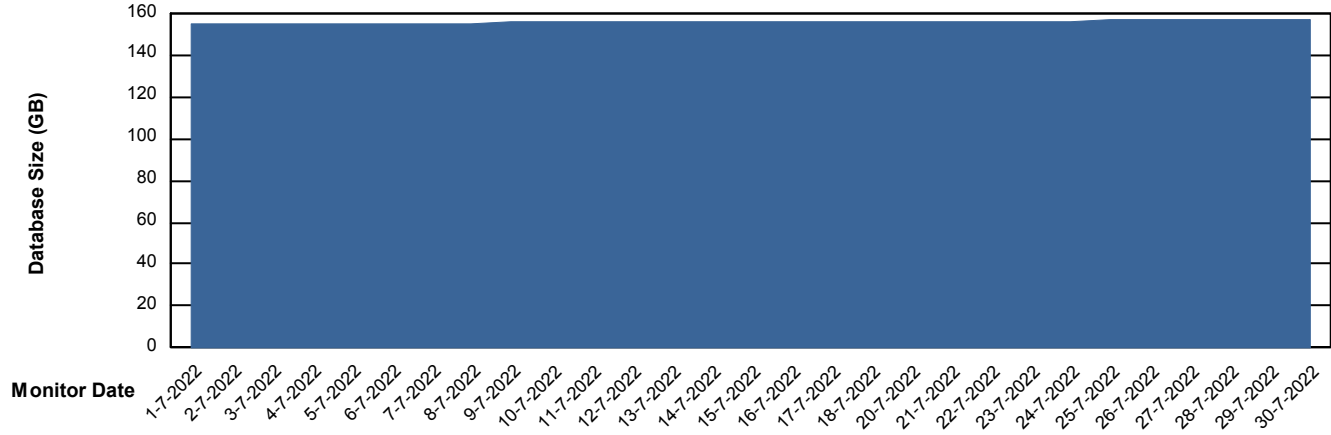

DATABASE SIZE VOSDB_BI

Database growth over last month