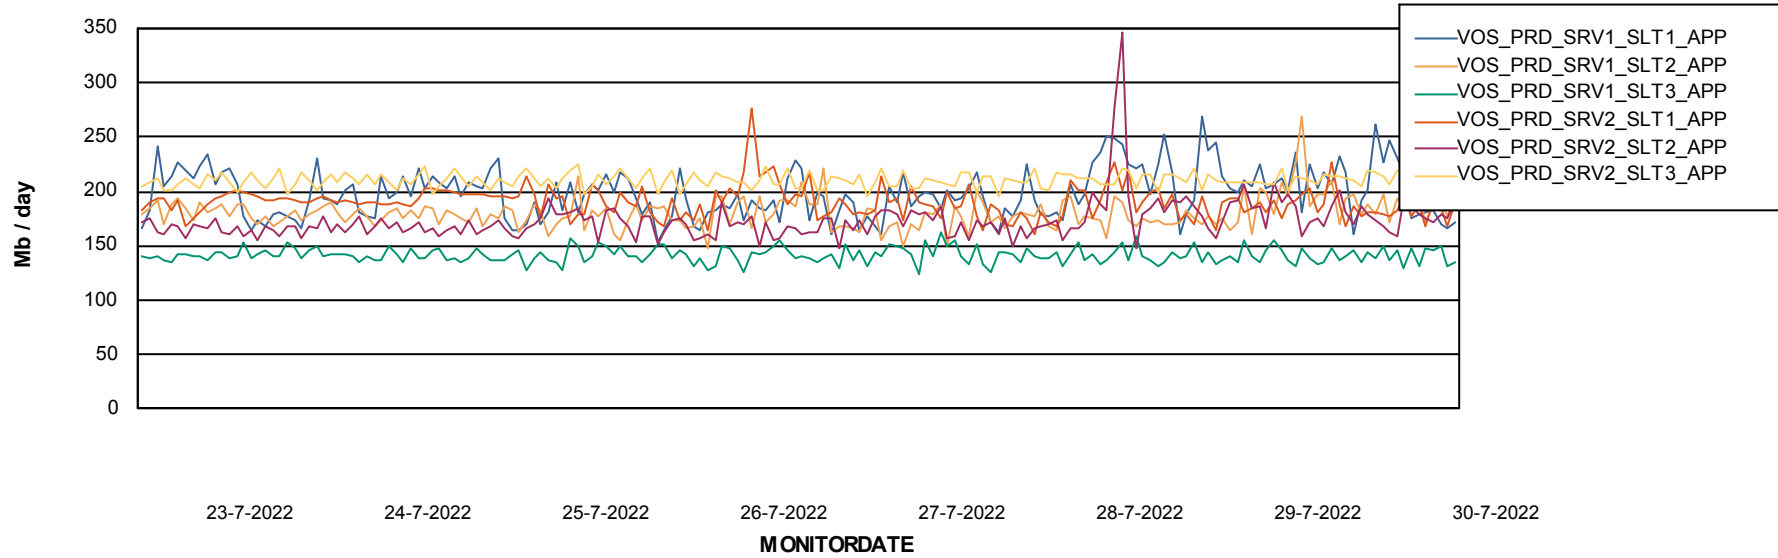

ABSSolute Application Server Services

Avg memory used per ABS Server Service