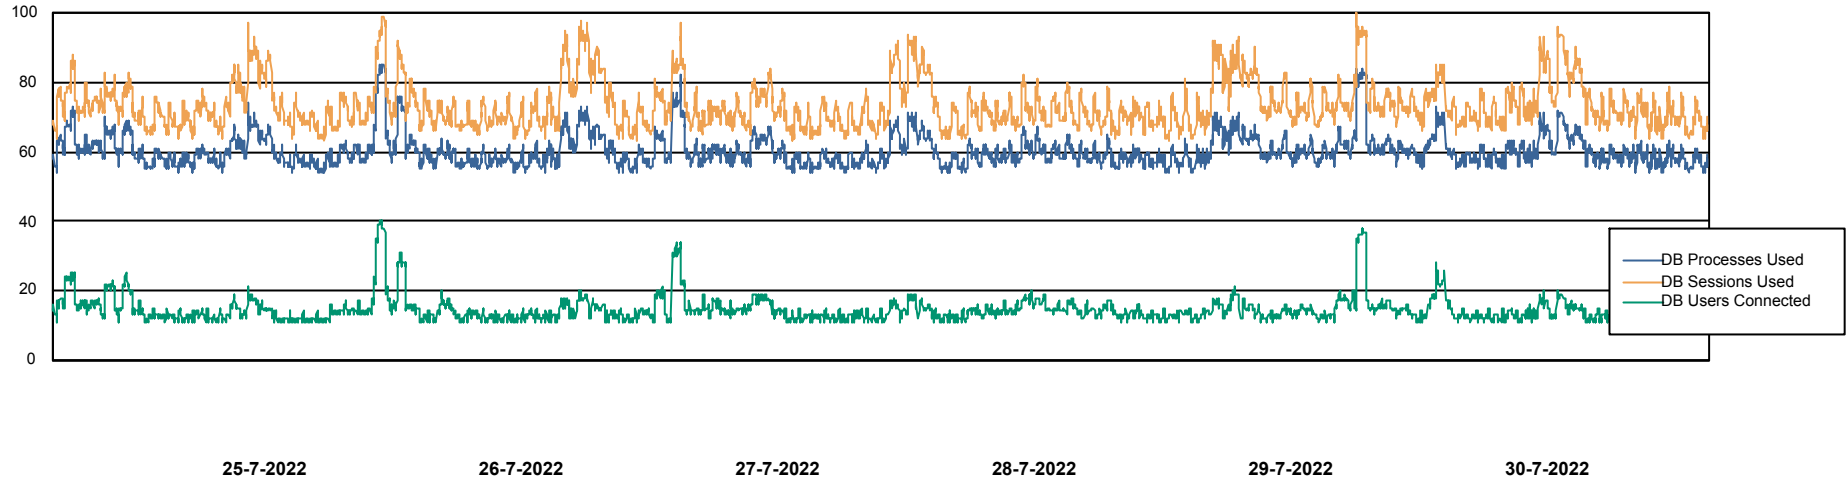

Database Performance VOSDB_BI