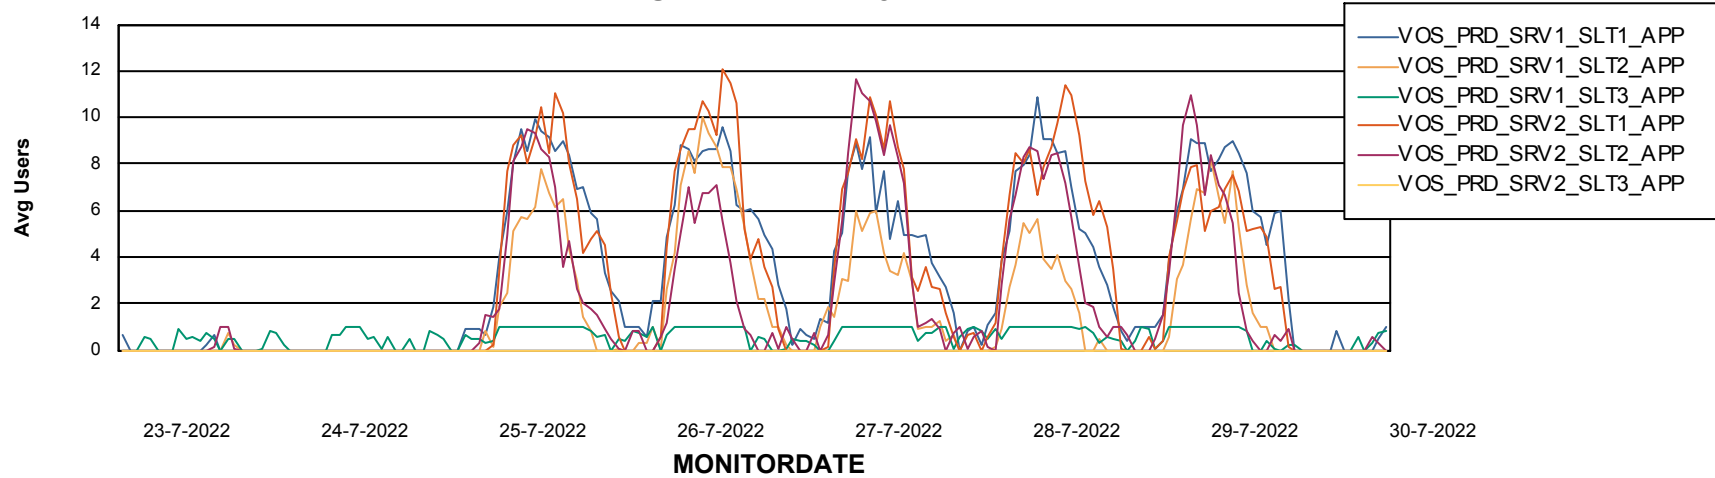

Avg users per day per ABS server