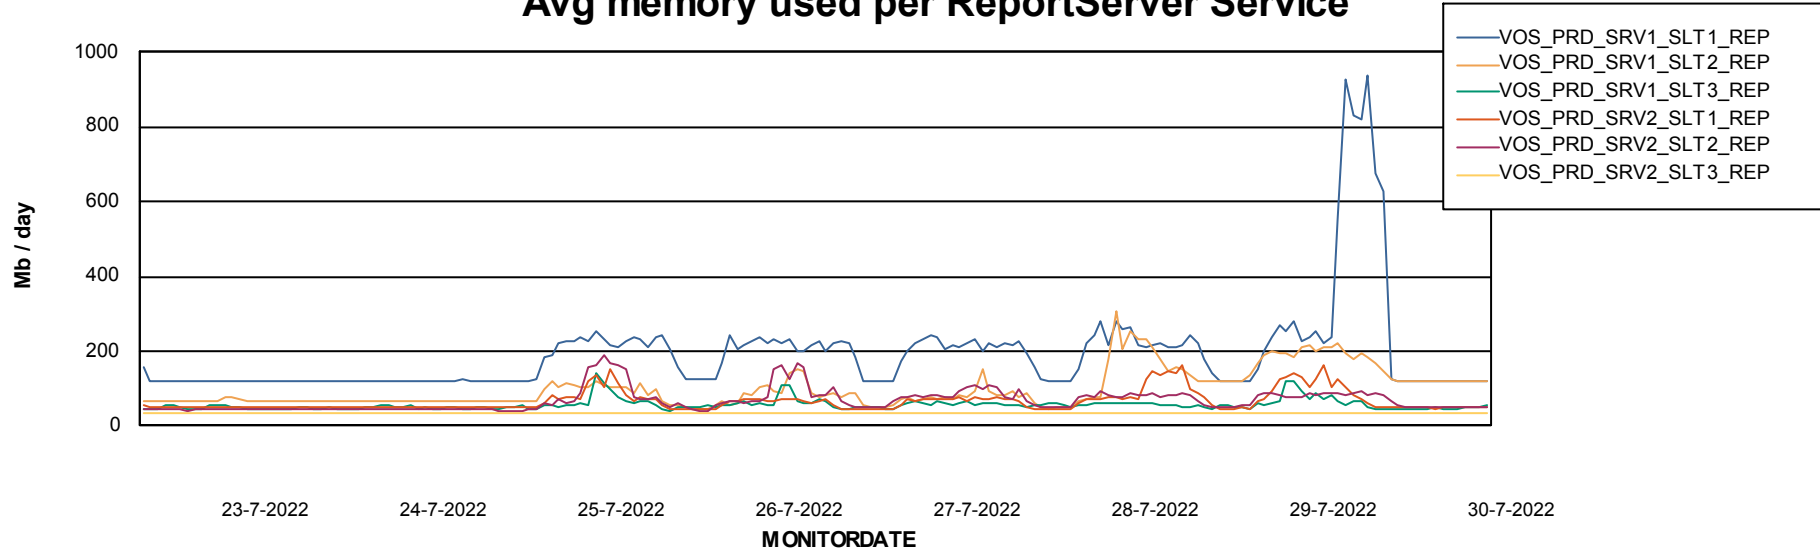

ABSSolute Application ReportServer Services

Avg memory used per ReportServer Service