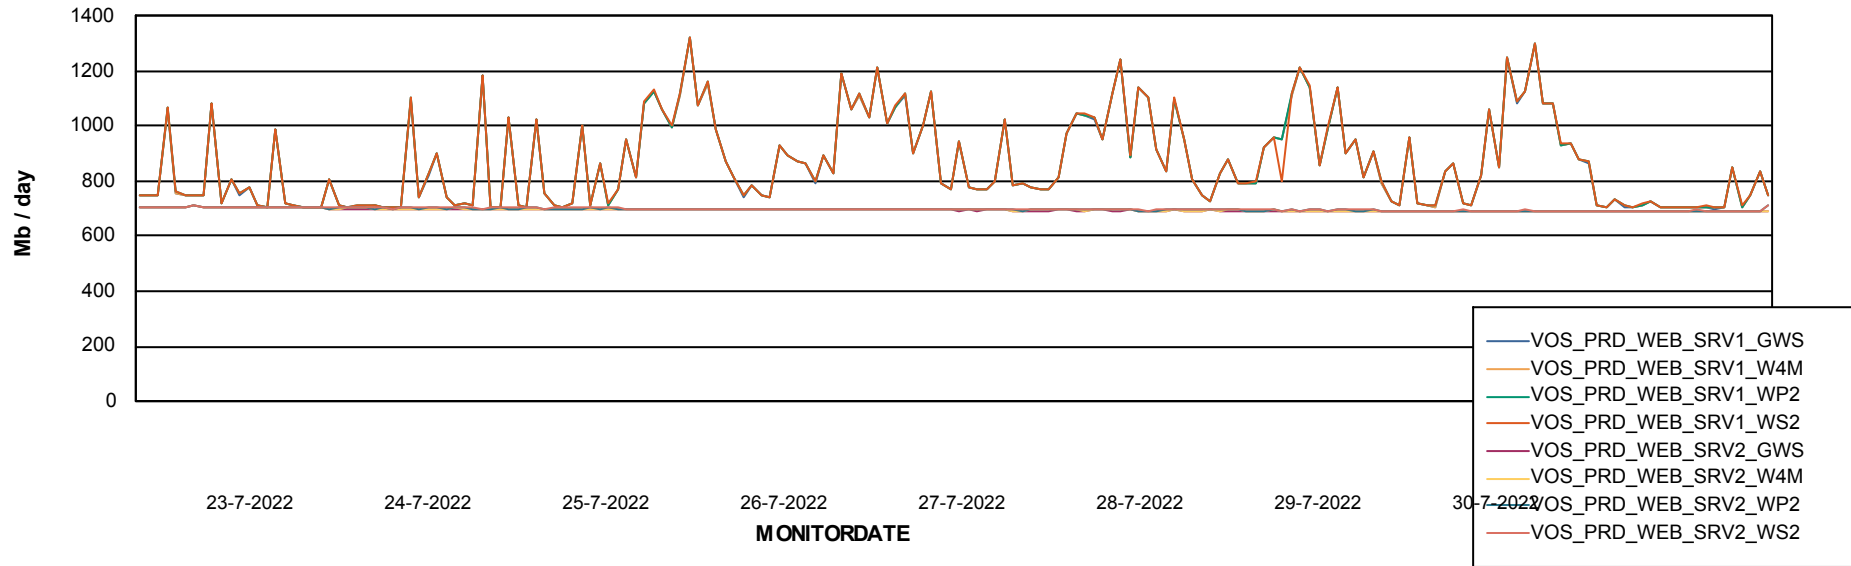

ABSolute Web Component Services

Avg memory used per ABS Web component