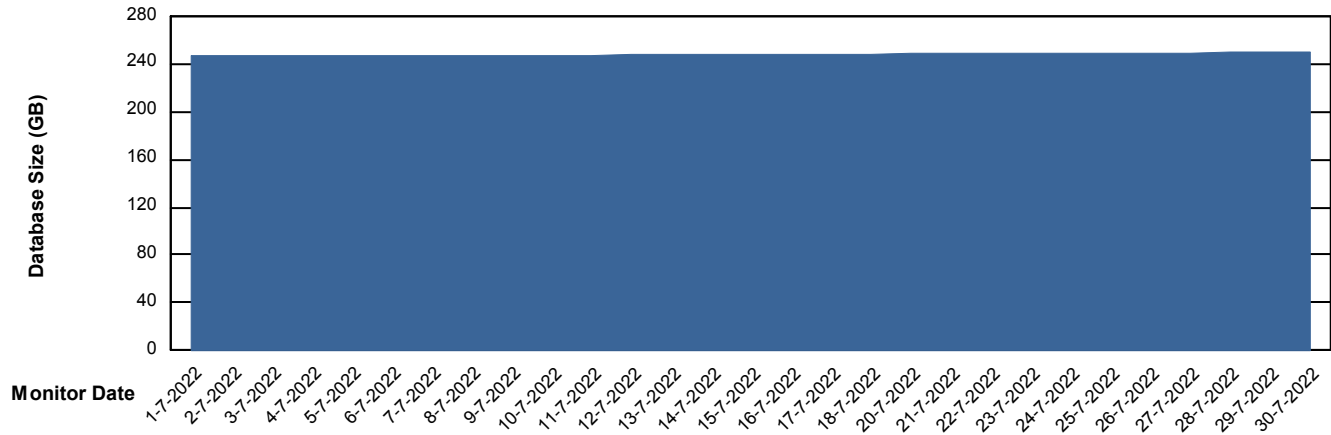

# Weekly SLA Customer Report

Customer VOS\_Production  
Database ID 143

DATABASE SIZE VOSDB\_BI

### Database growth over last month

DATABASE SIZE VOSDB\_Production

### Database growth over last month