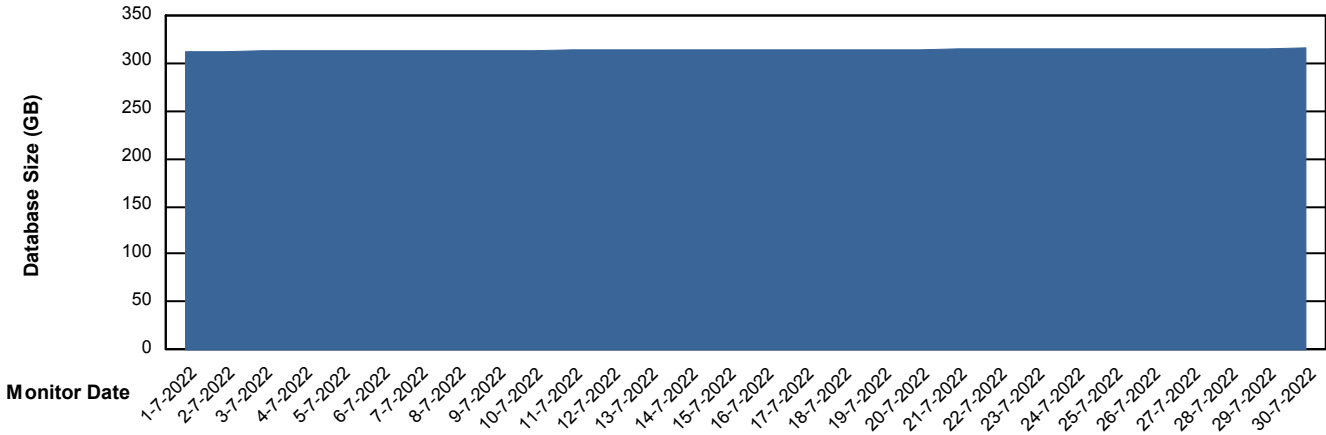

Weekly SLA Customer Report

Customer VEN_Production
Database ID 35

Database Performance VENDB_Production

Weekly SLA Customer Report

Customer VEN_Production
Database ID 35

Database Performance VENDB_Standby

DB Processes Max 300

Weekly SLA Customer Report

Customer VEN_Production
 Database ID 35

DATABASE SIZE VENDB_Production

Database growth over last month

Database Tablespace VENDB_Production

Date	Tablespace Name	Filesize (Gb)	Usedsize (Gb)	Percentage free
30-7-2022	ABSDATA	192	159	17
	INDX	177	147	17
29-7-2022	ABSDATA	192	159	17
	INDX	177	147	17
28-7-2022	ABSDATA	192	159	17
	INDX	177	147	17
27-7-2022	ABSDATA	192	159	17
	INDX	177	147	17
26-7-2022	ABSDATA	192	159	17
	INDX	177	146	17
25-7-2022	ABSDATA	192	159	17
	INDX	177	146	17
24-7-2022	ABSDATA	192	159	17
	INDX	177	146	17