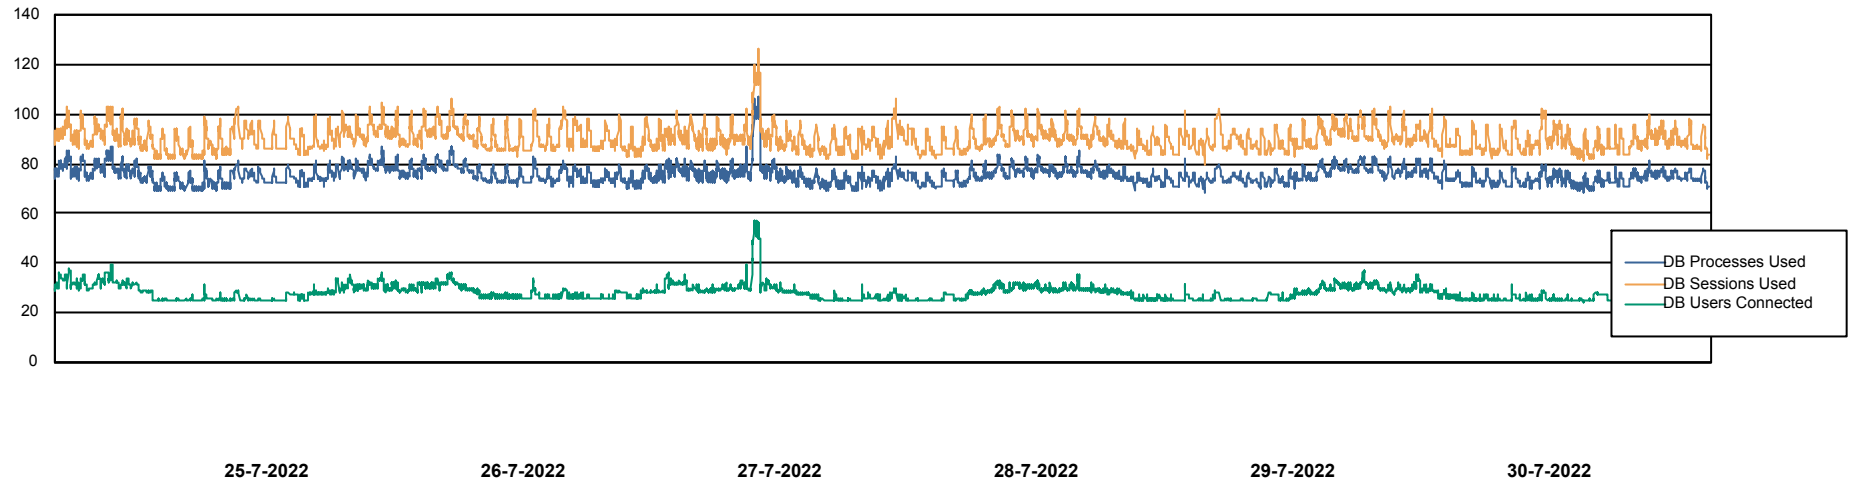

Weekly SLA Customer Report

Customer VEN_Production
Database ID 35

Harddisk Usage VEN_PRD_VENABS08_BI

	Free disk space on C: (%)	Total disk space on C: (Gb)	Used disk space on C: (Gb)	Free disk space on D: (%)	Total disk space on D: (Gb)	Used disk space on D: (Gb)
30-7-2022	43	102	58	22	601	471
29-7-2022	43	102	58	22	601	470
28-7-2022	43	102	58	22	601	470
27-7-2022	43	102	58	22	601	470
26-7-2022	43	102	58	22	601	470
25-7-2022	43	102	58	22	601	470
24-7-2022	43	102	58	22	601	470

Weekly SLA Customer Report

Customer VEN_Production
Database ID 35

Database Performance VENDB_Production

Weekly SLA Customer Report

Customer VEN_Production
Database ID 35

Database Performance VENDB_Standby

DB Processes Max 300