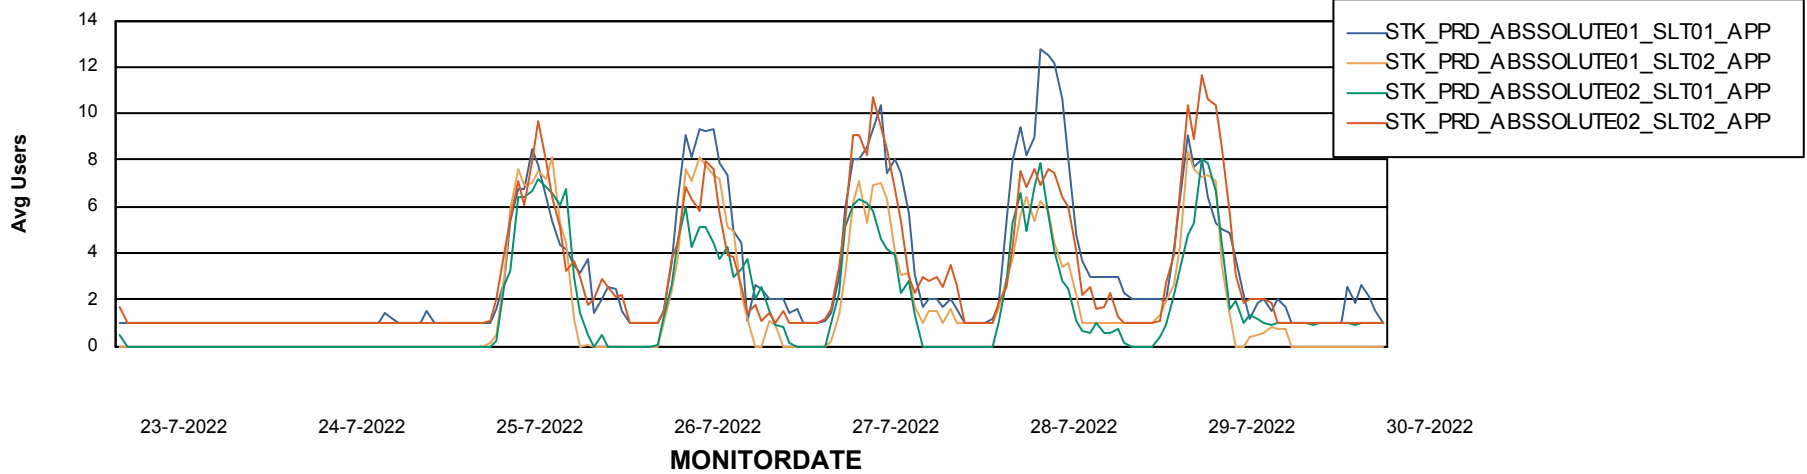

Avg users per day per ABS server