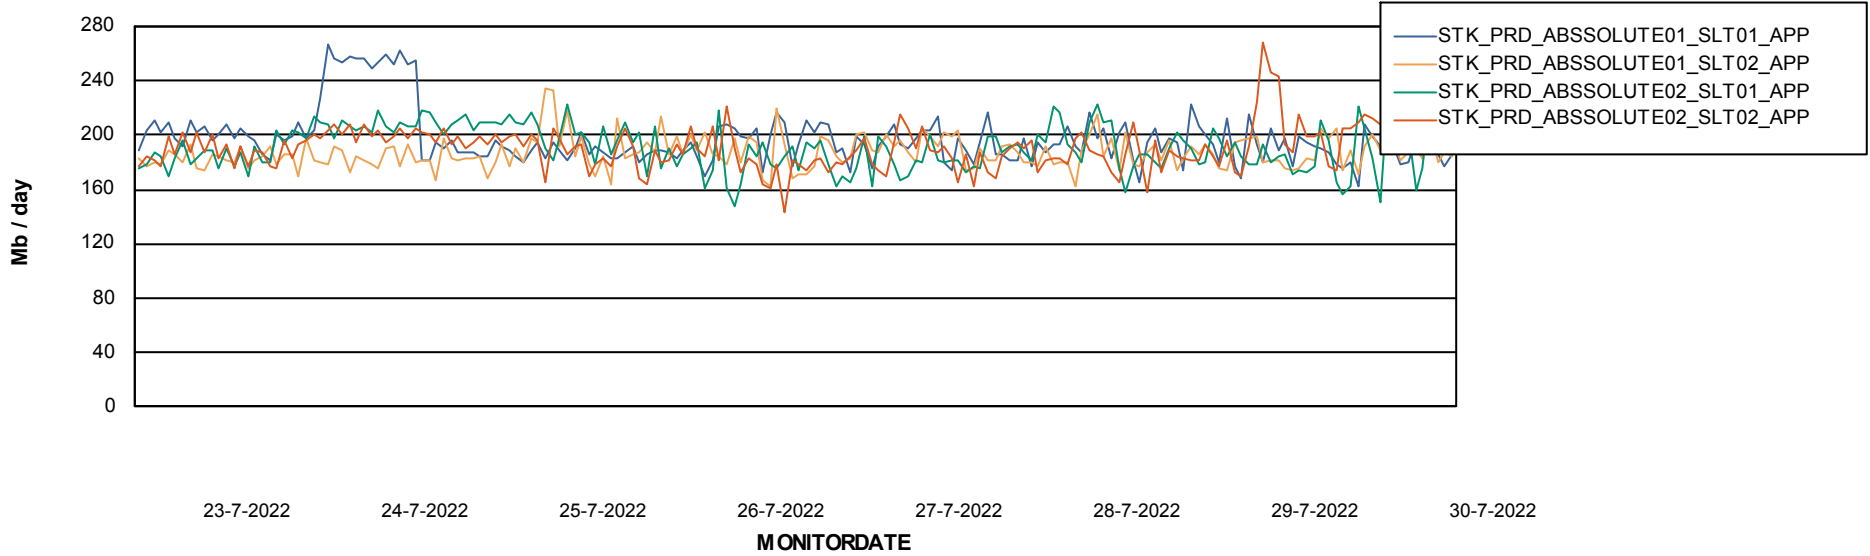

ABSSolute Application Server Services

Avg memory used per ABS Server Service