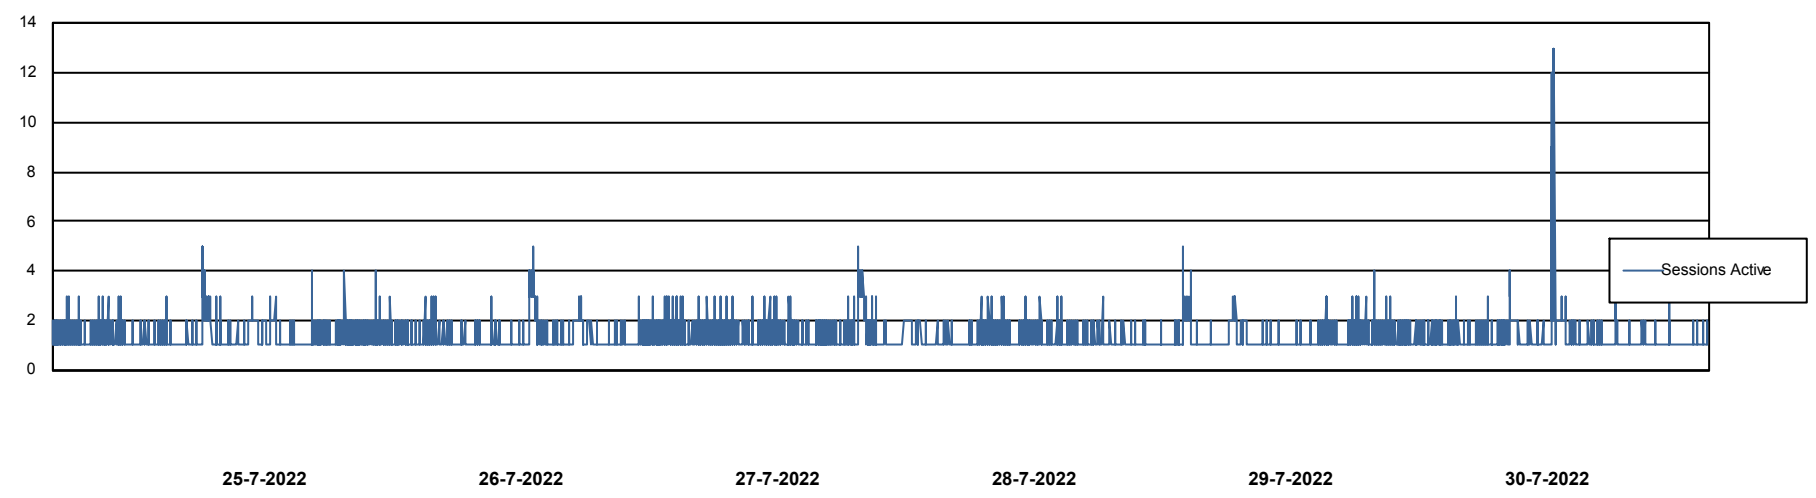

Database Performance STKDB_Production