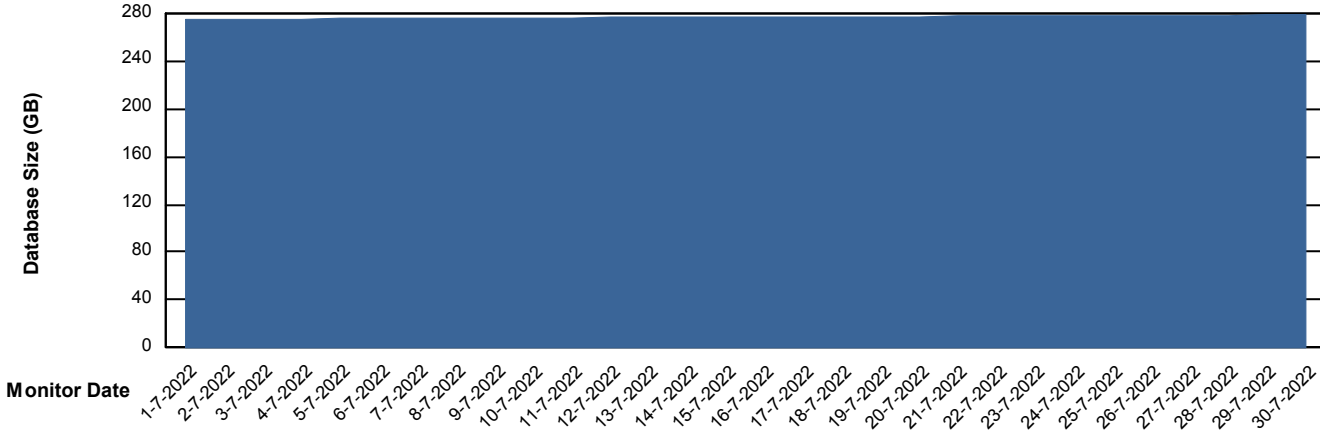

DATABASE SIZE STKDB_Production

Database growth over last month