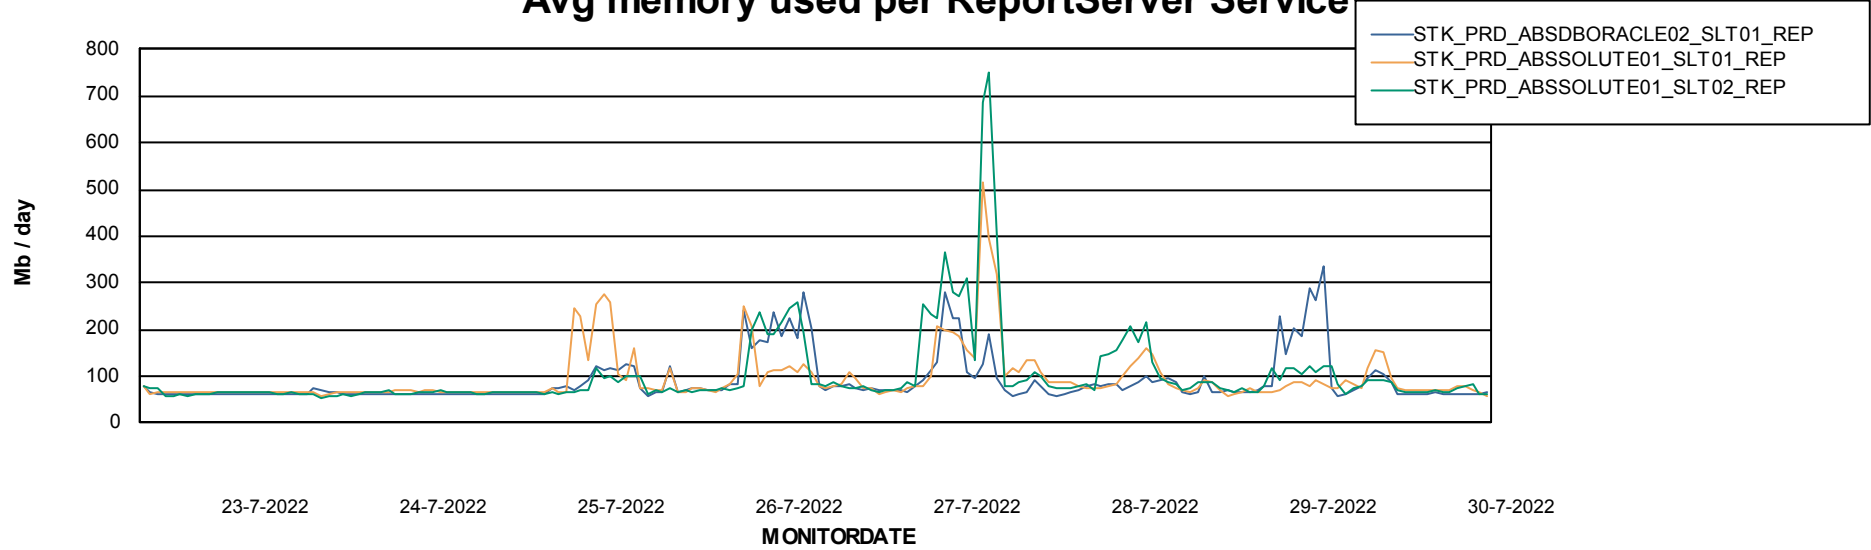

ABSSolute Application ReportServer Services

Avg memory used per ReportServer Service