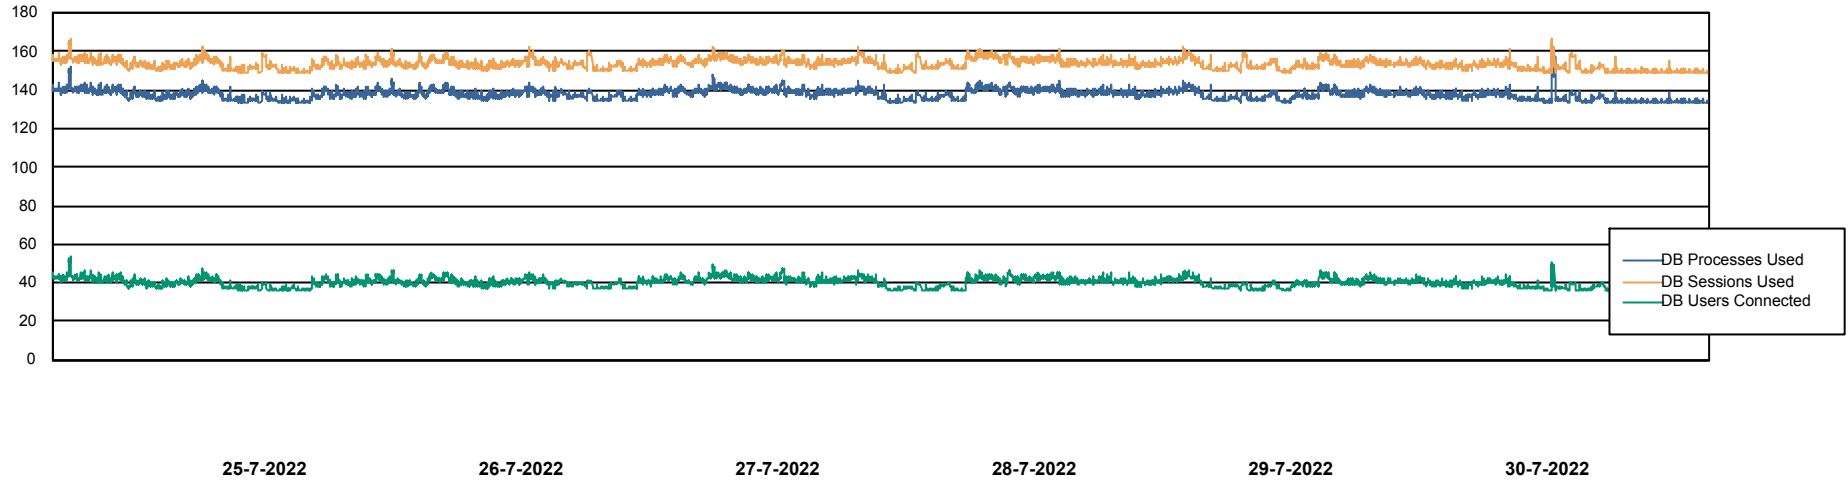

Database Performance STKDB_Production