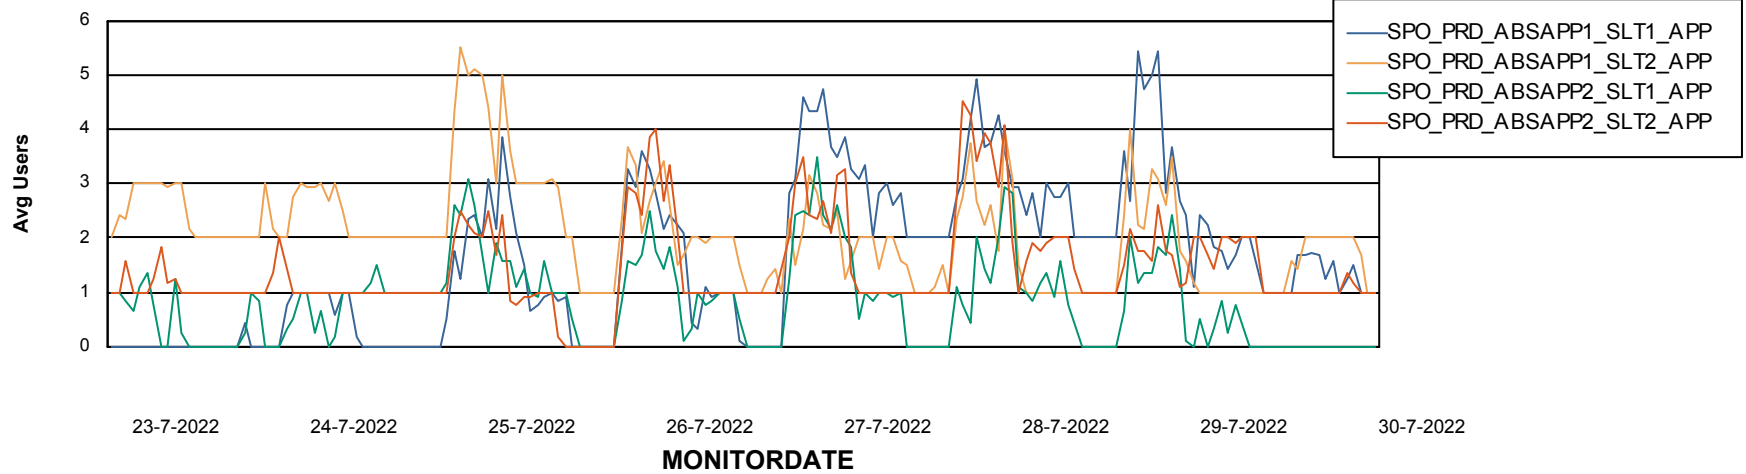

Avg users per day per ABS server