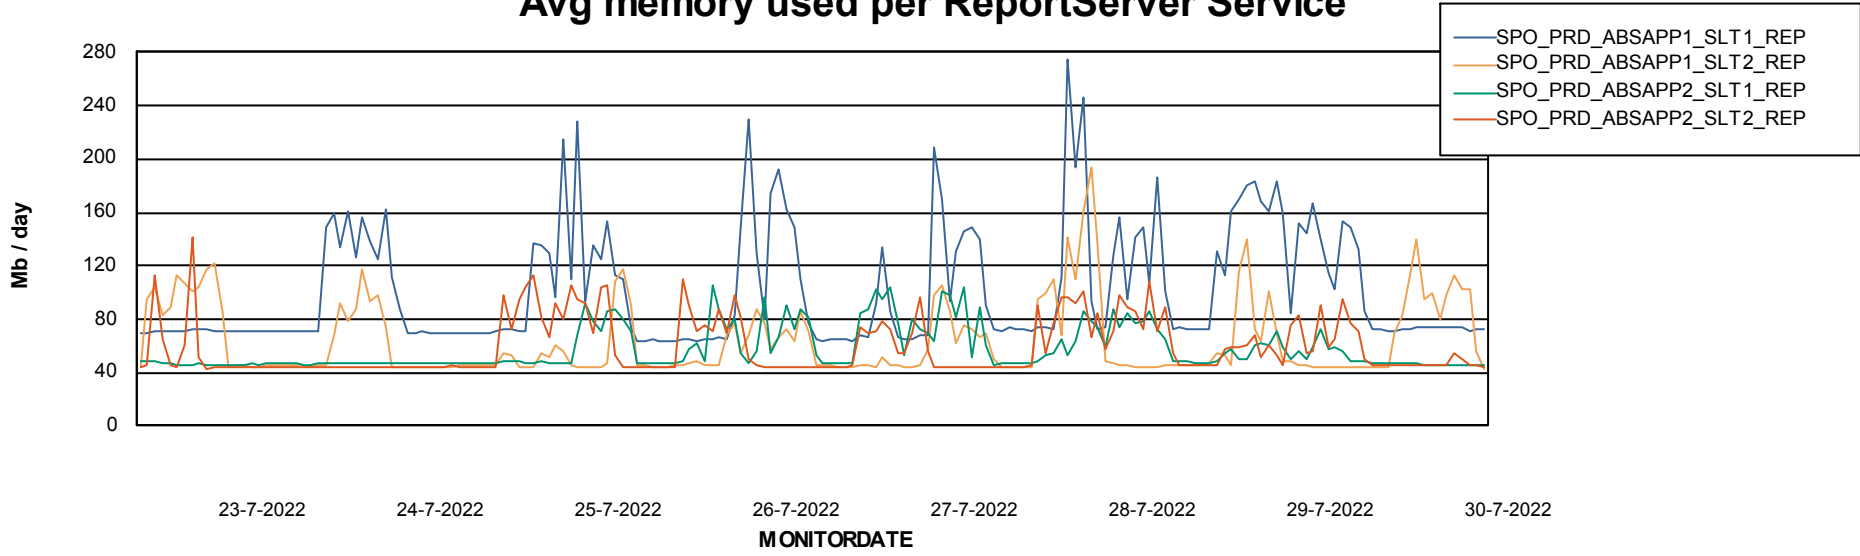

Avg users per day per ABS server

Weekly SLA Customer Report

Customer SPO_Production Silver
Database ID 57

ABSSolute Application ReportServer Services

Avg memory used per ReportServer Service

Weekly SLA Customer Report