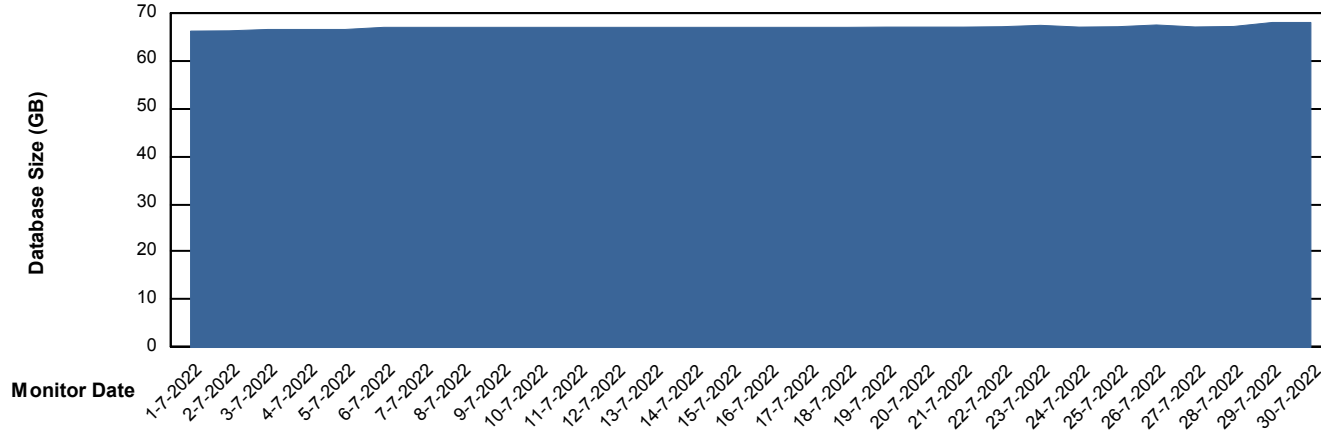

Weekly SLA Customer Report

Customer SPO_Production Silver
Database ID 57

Database Performance SPODB_BI

DB Processes Max 500
DB Sessions Max 772

Weekly SLA Customer Report

Customer SPO_Production Silver
Database ID 57

Database Performance SPODB_Production

DB Processes Max 300
DB Sessions Max 472

Weekly SLA Customer Report

Customer SPO_Production Silver
Database ID 57

Database Performance SPODB_Standby

DB Processes Max 300
DB Sessions Max 472

Weekly SLA Customer Report

Customer SPO_Production Silver
Database ID 57

DATABASE SIZE SPODB_BI

Database growth over last month

DATABASE SIZE SPODB_Production

Database growth over last month

Weekly SLA Customer Report