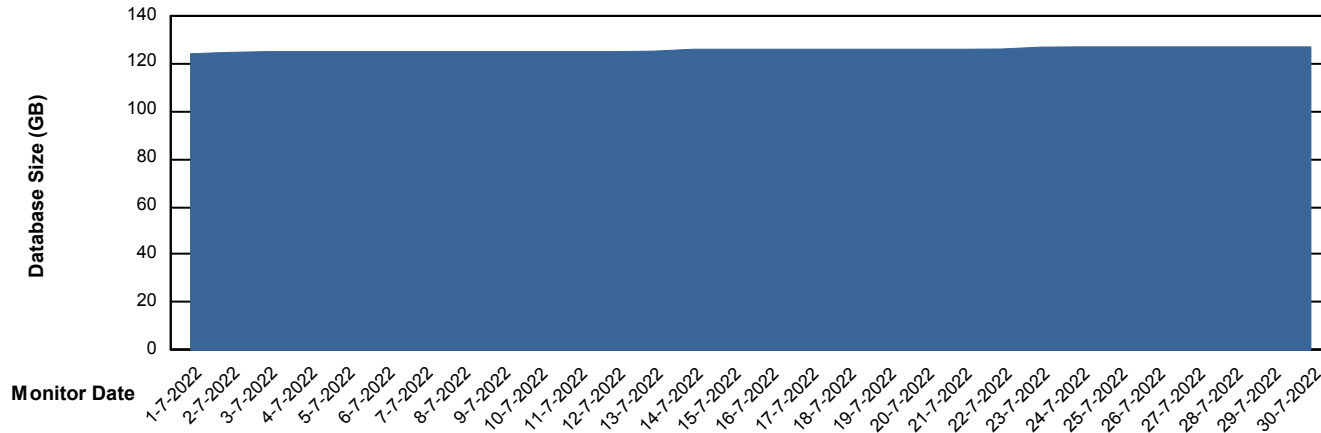

Weekly SLA Customer Report

Customer SPO_Production Silver
Database ID 57

DATABASE SIZE SPODB_BI

Database growth over last month

DATABASE SIZE SPODB_Production

Database growth over last month

Weekly SLA Customer Report

Customer SPO_Production Silver
Database ID 57

Database Tablespace SPODB_BI

Date	Tablespace Name	Filesize (Gb)	Usedsize (Gb)	Percentage free
30-7-2022	ABSDATA	34	28	18
	INDX	80	37	54
29-7-2022	ABSDATA	34	28	18
	INDX	80	37	54
28-7-2022	ABSDATA	34	28	18
	INDX	80	37	54
27-7-2022	ABSDATA	34	28	18
	INDX	80	37	54
26-7-2022	ABSDATA	34	28	18
	INDX	80	37	54
25-7-2022	ABSDATA	34	28	18
	INDX	80	37	54
24-7-2022	ABSDATA	34	28	18
	INDX	80	37	54