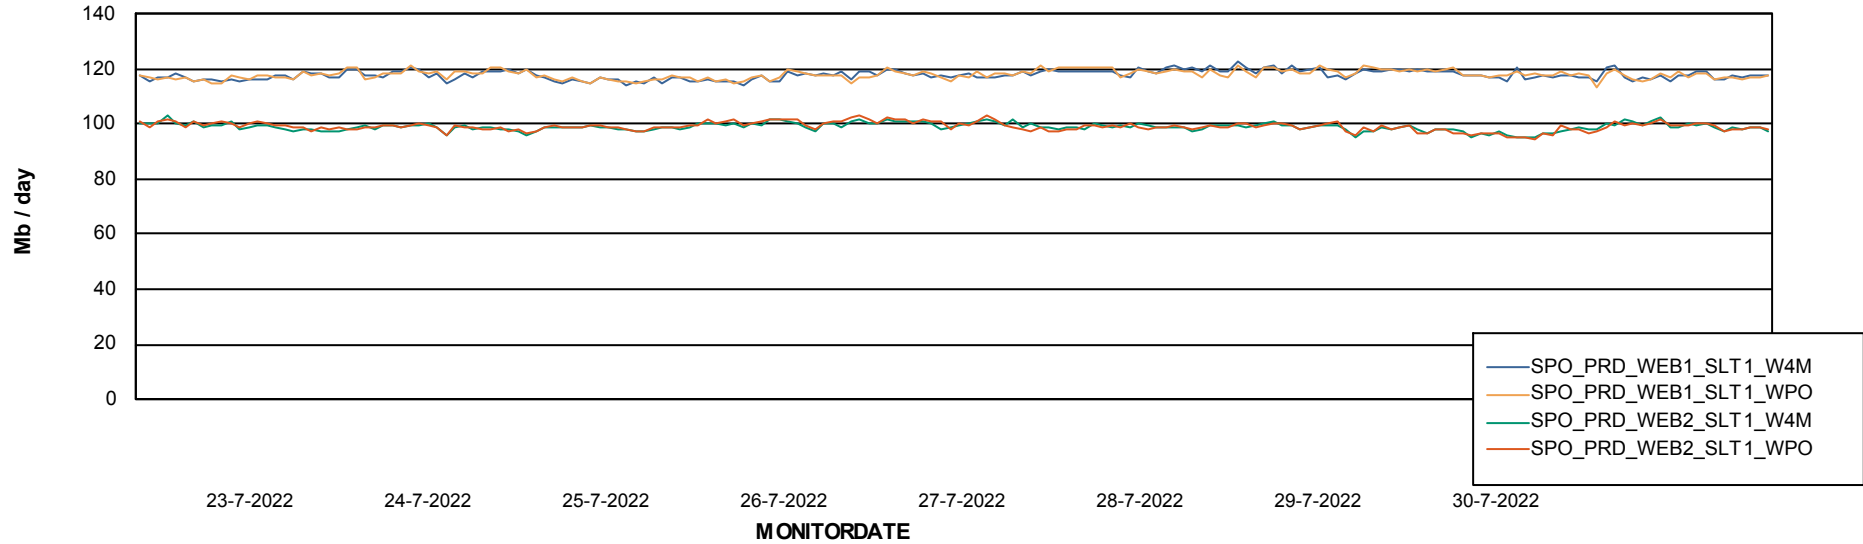

ABSSolute Web Component Services

Avg memory used per ABS Web component