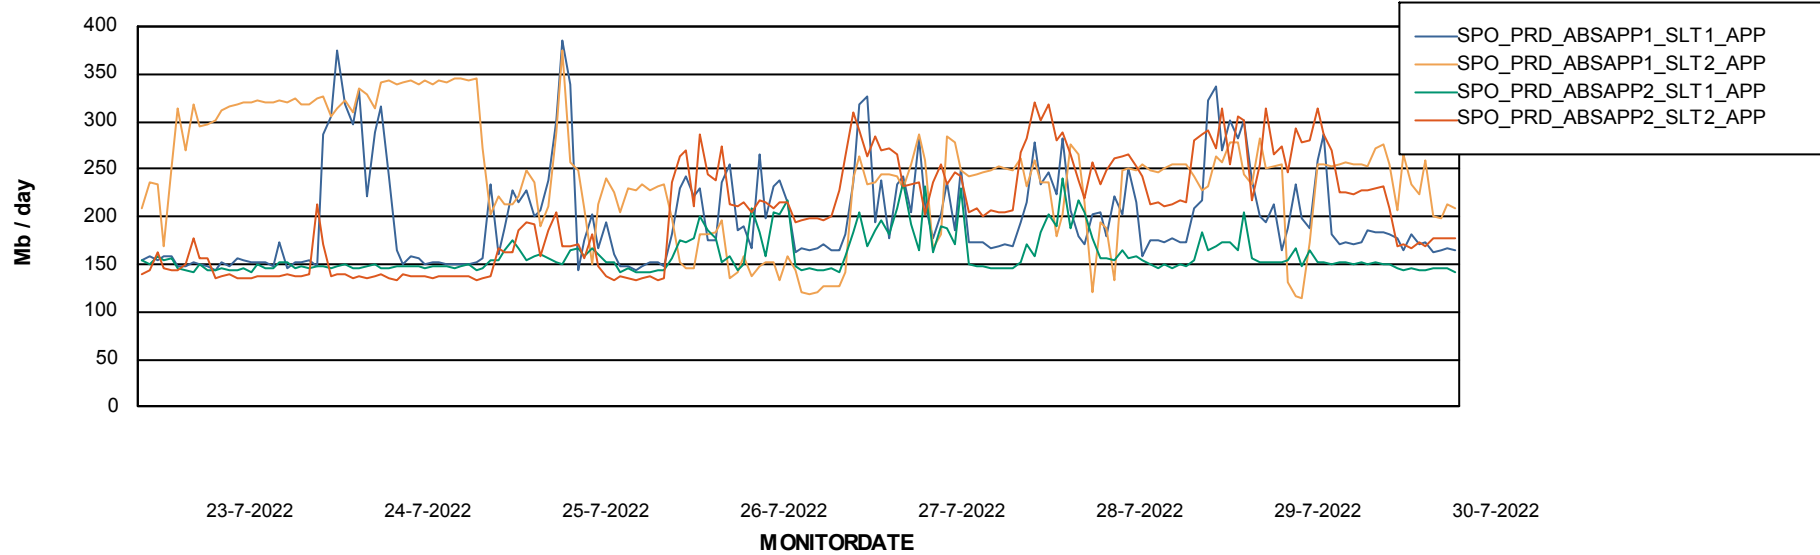

Standby Database Health SPO_Production Silver

Recovery lag for last 7 days

Weekly SLA Customer Report

Customer SPO_Production Silver
Database ID 57

ABSSolute Application Server Services

Avg memory used per ABS Server Service