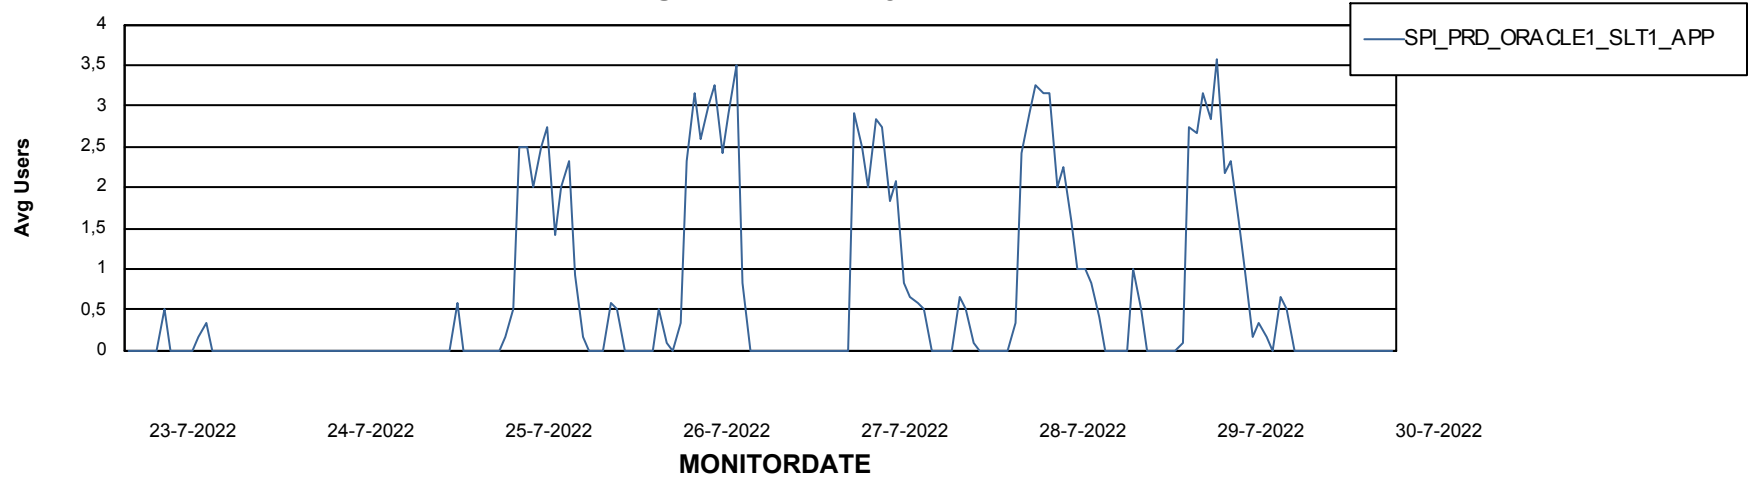

Weekly SLA Customer Report

Customer SPI_Production
Database ID 49

ABSSolute Application Server Services

Avg memory used per ABS Server Service

Avg users per day per ABS server

Weekly SLA Customer Report

Customer SPI_Production
Database ID 49