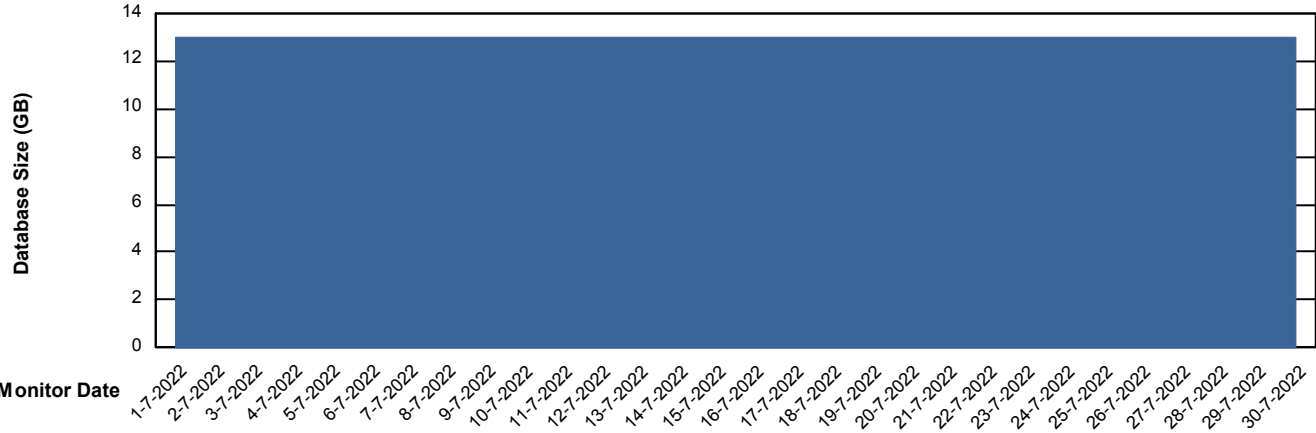

DB Processes Max 500

Weekly SLA Customer Report

Customer SPI_Production
 Database ID 49

DATABASE SIZE SPIDB_Production

Database growth over last month

Database Tablespace SPIDB_Production

Date	Tablespace Name	Filesize (Gb)	Usedsize (Gb)	Percentage free
30-7-2022	ABSDATA	5	2	51
	INDX	8	4	49
29-7-2022	ABSDATA	5	2	51
	INDX	8	4	49
28-7-2022	ABSDATA	5	2	51
	INDX	8	4	49
27-7-2022	ABSDATA	5	2	51
	INDX	8	4	49
26-7-2022	ABSDATA	5	2	51
	INDX	8	4	49
25-7-2022	ABSDATA	5	2	51
	INDX	8	4	49
24-7-2022	ABSDATA	5	2	51
	INDX	8	4	49