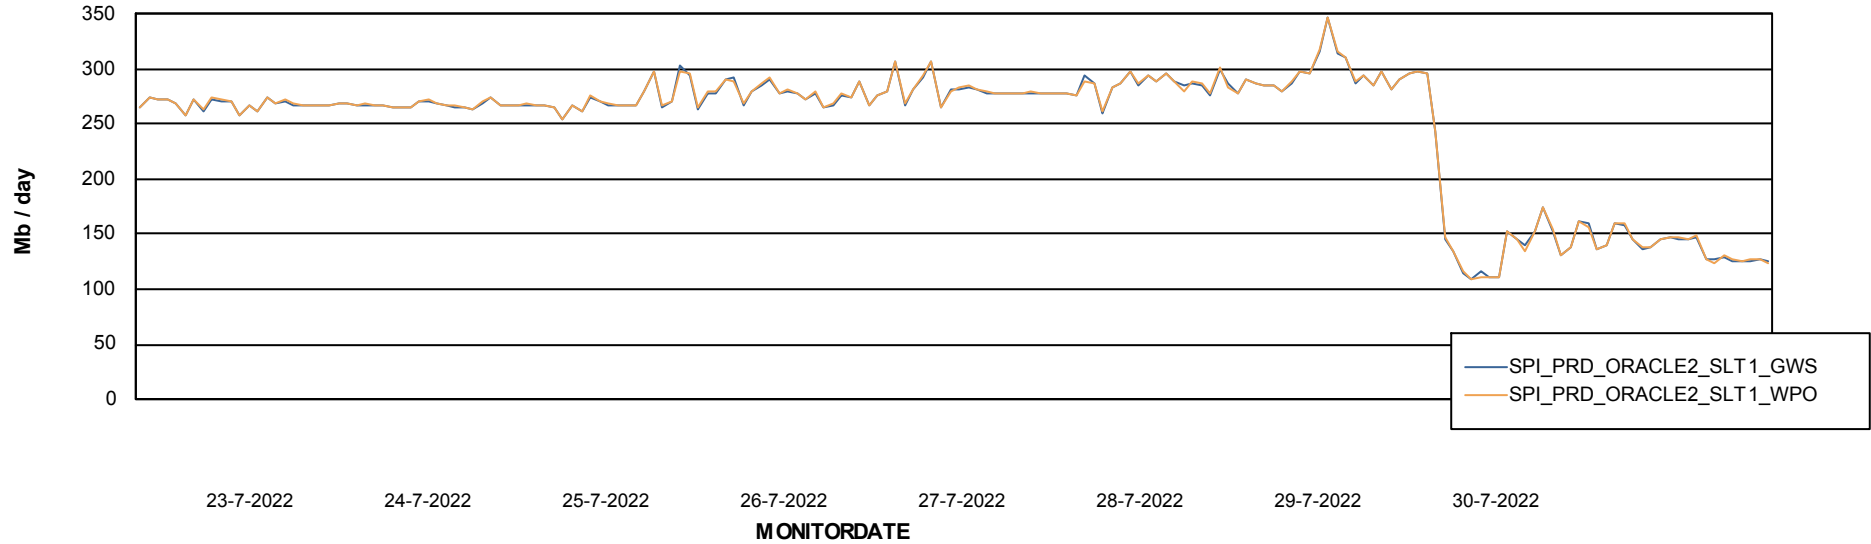

ABSSolute Application ReportServer Services

Avg memory used per ReportServer Service

Weekly SLA Customer Report

Customer SPI_Production
Database ID 49

ABSSolute Web Component Services

Avg memory used per ABS Web component