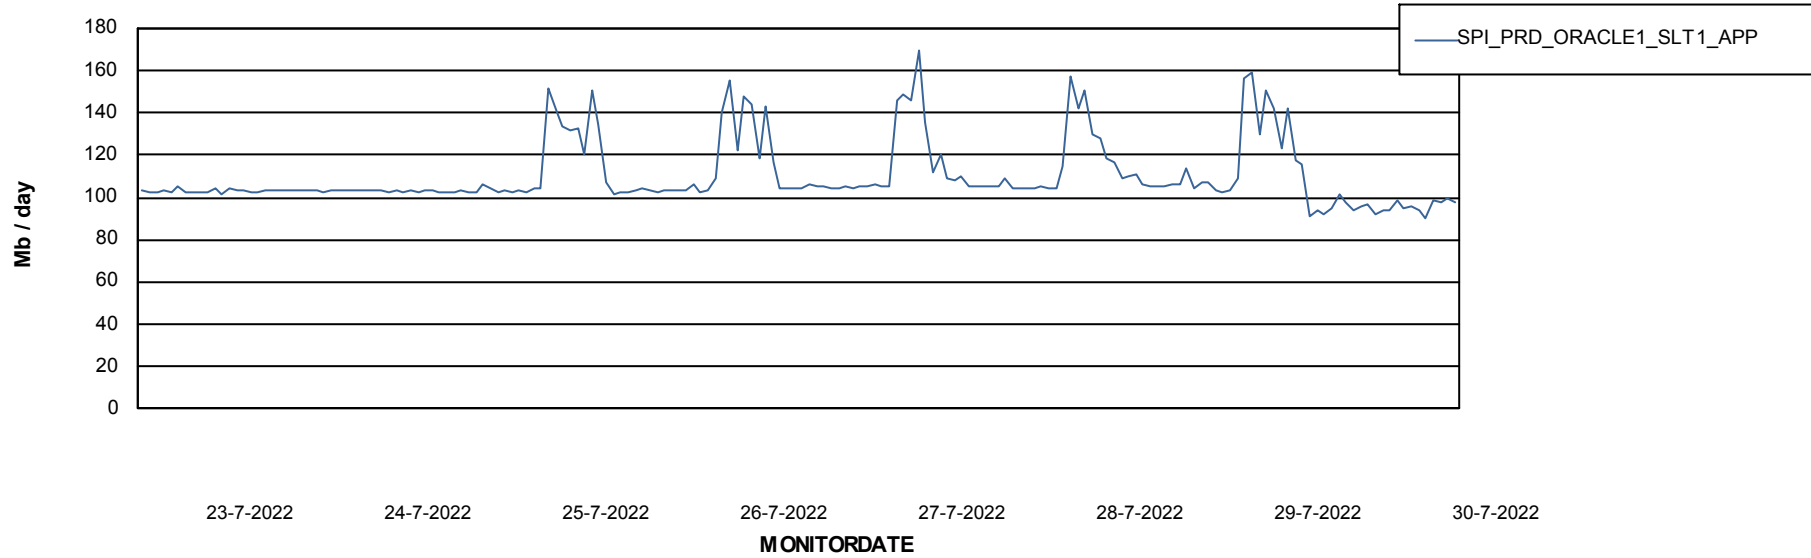

Weekly SLA Customer Report

Customer SPI_Production
Database ID 49

Database Performance SPIDB_Production

DB Processes Max 500

Weekly SLA Customer Report

Customer SPI_Production
Database ID 49

Database Performance SPIDB_Standby

DB Processes Max 500

Weekly SLA Customer Report

Customer SPI_Production
 Database ID 49

DATABASE SIZE SPIDB_Production

Database growth over last month

Database Tablespace SPIDB_Production

Date	Tablespace Name	Filesize (Gb)	Usedsize (Gb)	Percentage free
30-7-2022	ABSDATA	5	2	51
	INDX	8	4	49
29-7-2022	ABSDATA	5	2	51
	INDX	8	4	49
28-7-2022	ABSDATA	5	2	51
	INDX	8	4	49
27-7-2022	ABSDATA	5	2	51
	INDX	8	4	49
26-7-2022	ABSDATA	5	2	51
	INDX	8	4	49
25-7-2022	ABSDATA	5	2	51
	INDX	8	4	49
24-7-2022	ABSDATA	5	2	51
	INDX	8	4	49

Weekly SLA Customer Report

Customer SPI_Production
Database ID 49

ABSSolute Application Server Services

Avg memory used per ABS Server Service

Avg users per day per ABS server

Weekly SLA Customer Report

Customer SPI_Production
Database ID 49