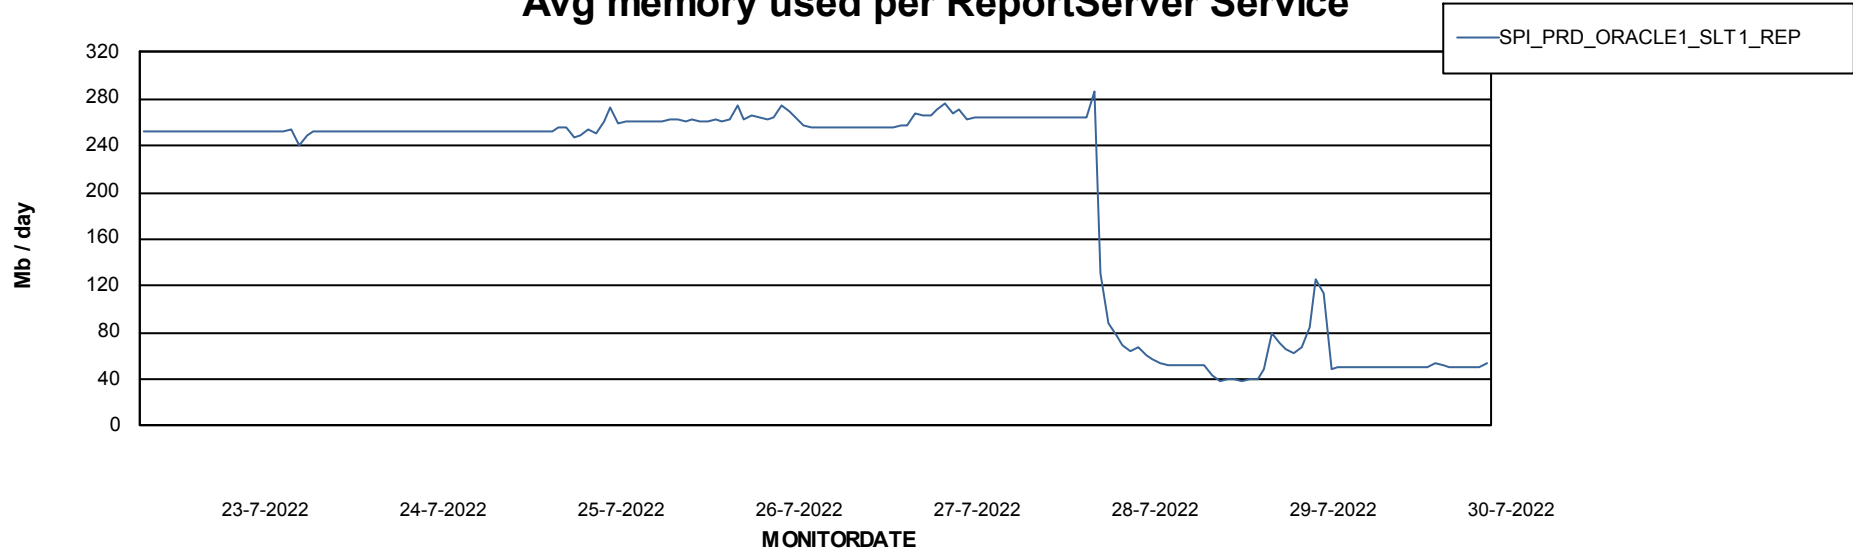

ABSSolute Application ReportServer Services

Avg memory used per ReportServer Service