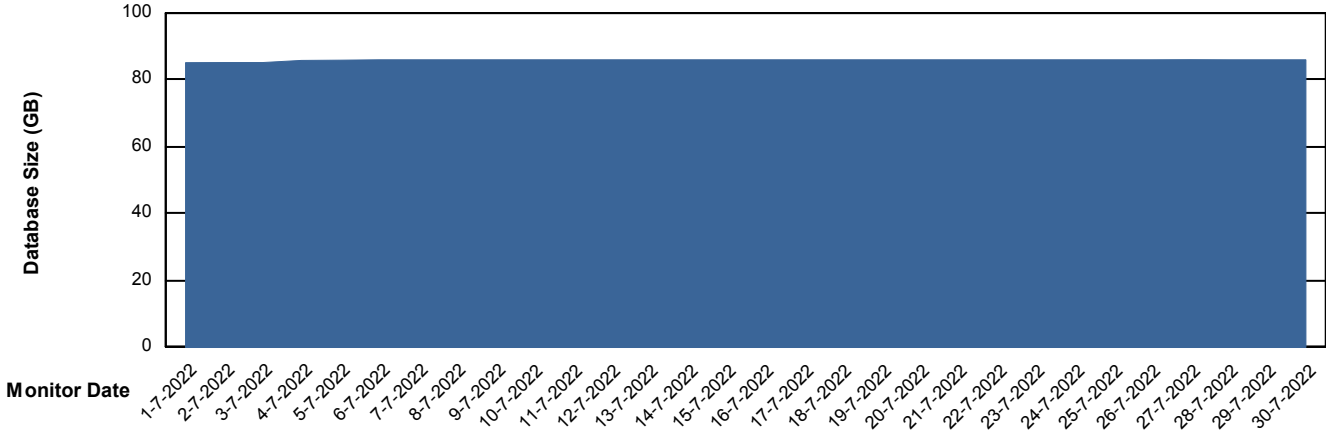

Database Performance RSS_DB_Standby (2020)

DB Processes Max 300
DB Sessions Max 472

Weekly SLA Customer Report

Customer RSS Production
 Database ID 52

DATABASE SIZE RSS_DB_Primary (2020)

Database growth over last month

Database Tablespace RSS_DB_Primary (2020)

Date	Tablespace Name	Filesize (Gb)	Usedsize (Gb)	Percentage free
30-7-2022	ABSDATA	47	39	17
	INDX	55	45	18
29-7-2022	ABSDATA	47	39	17
	INDX	55	45	18
28-7-2022	ABSDATA	47	39	17
	INDX	55	45	18
27-7-2022	ABSDATA	47	39	17
	INDX	55	45	18
26-7-2022	ABSDATA	47	39	17
	INDX	55	45	18
25-7-2022	ABSDATA	47	39	17
	INDX	55	45	18
24-7-2022	ABSDATA	47	39	17
	INDX	55	45	18