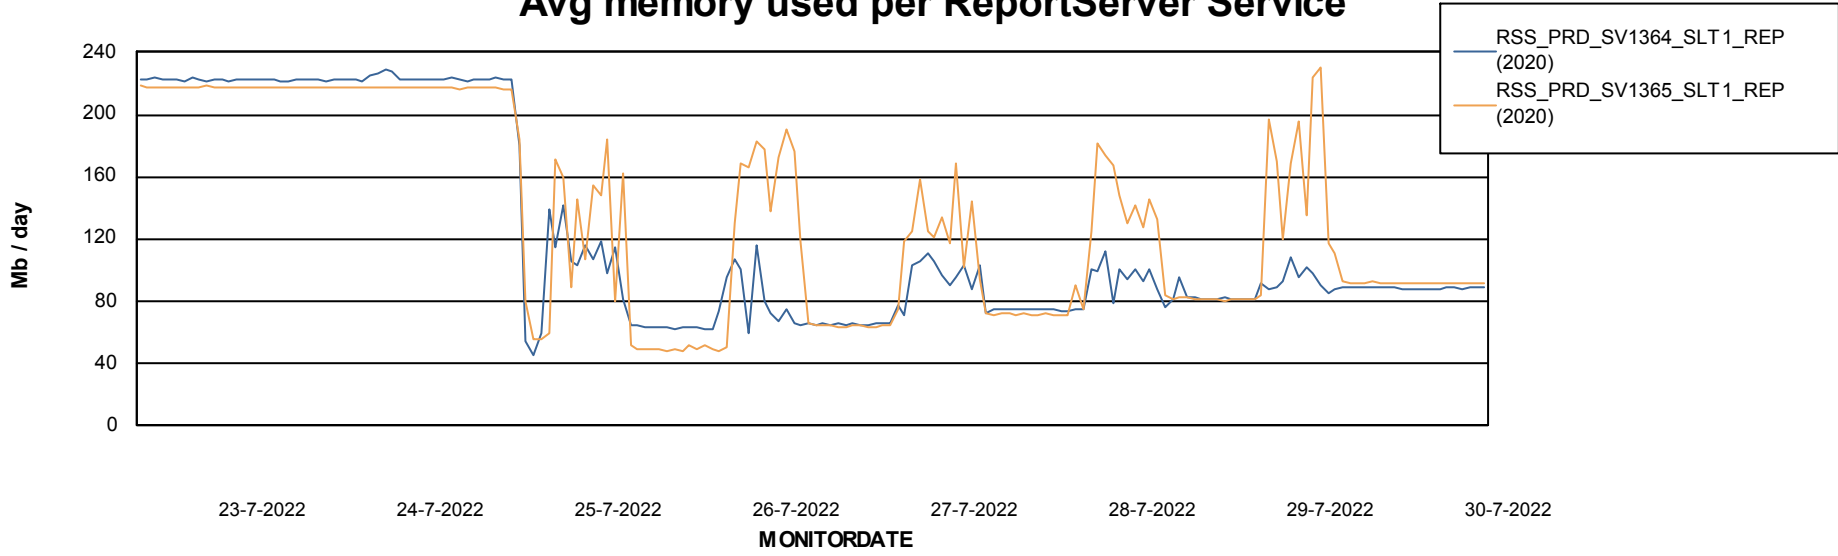

Avg memory used per ABS Server Service

Avg users per day per ABS server

Weekly SLA Customer Report

Customer RSS Production
Database ID 52

ABSSolute Application ReportServer Services

Avg memory used per ReportServer Service