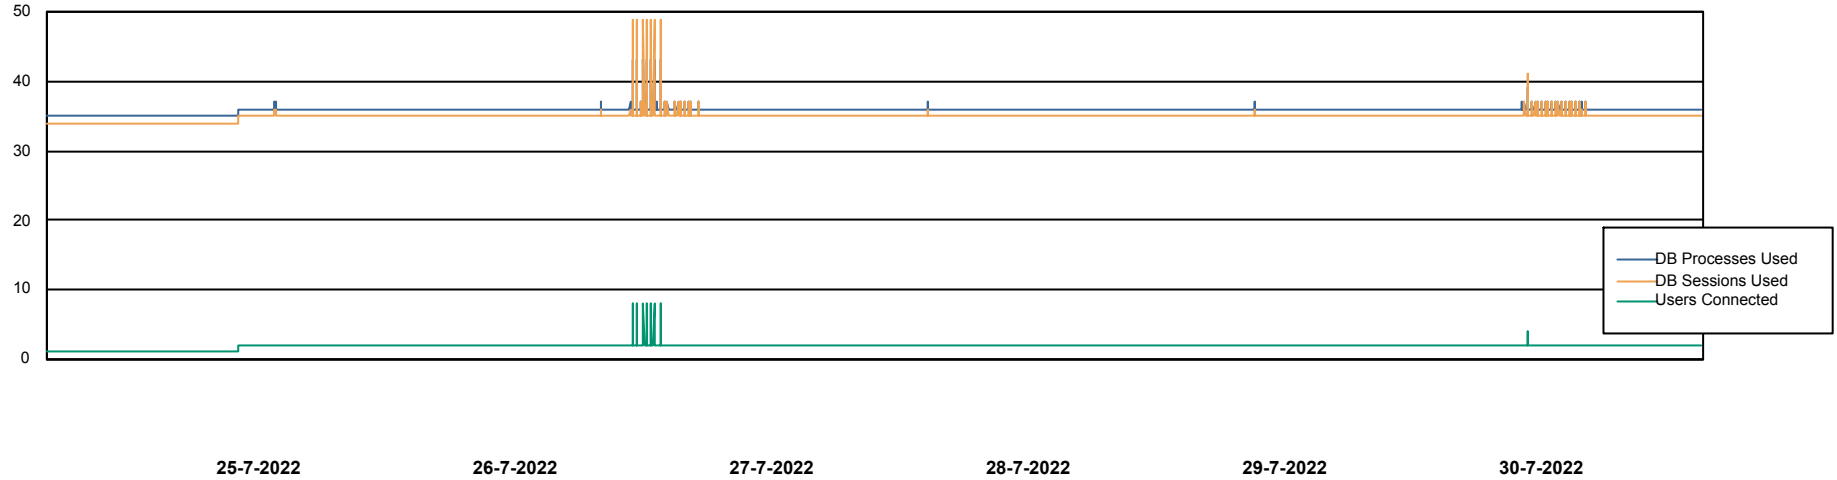

Database Performance RSS_DB_Standby (2020)

DB Processes Max 300
DB Sessions Max 472