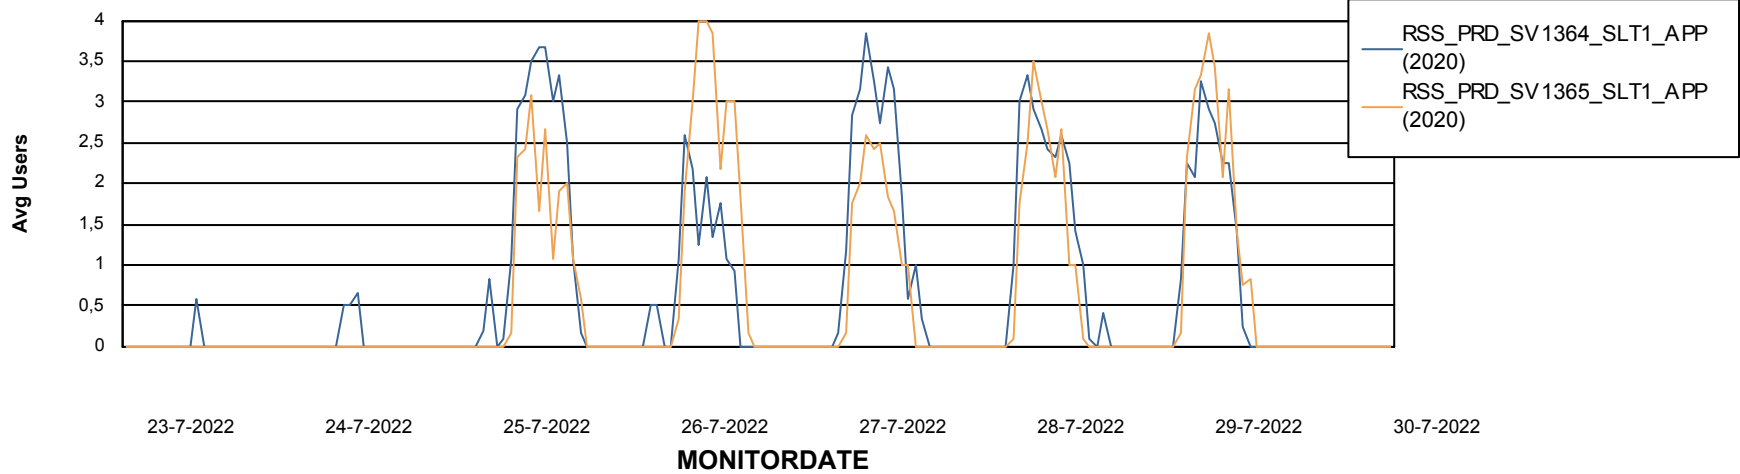

Avg users per day per ABS server