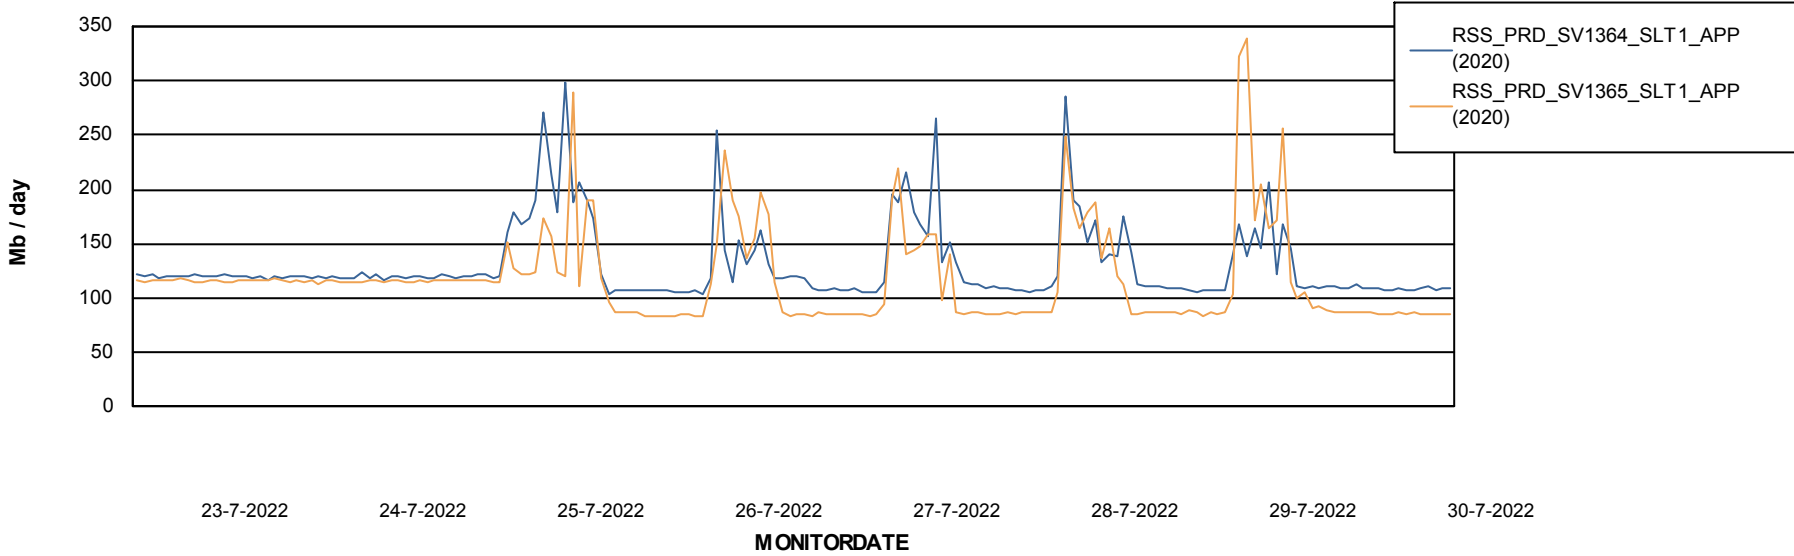

ABSSolute Application Server Services

Avg memory used per ABS Server Service