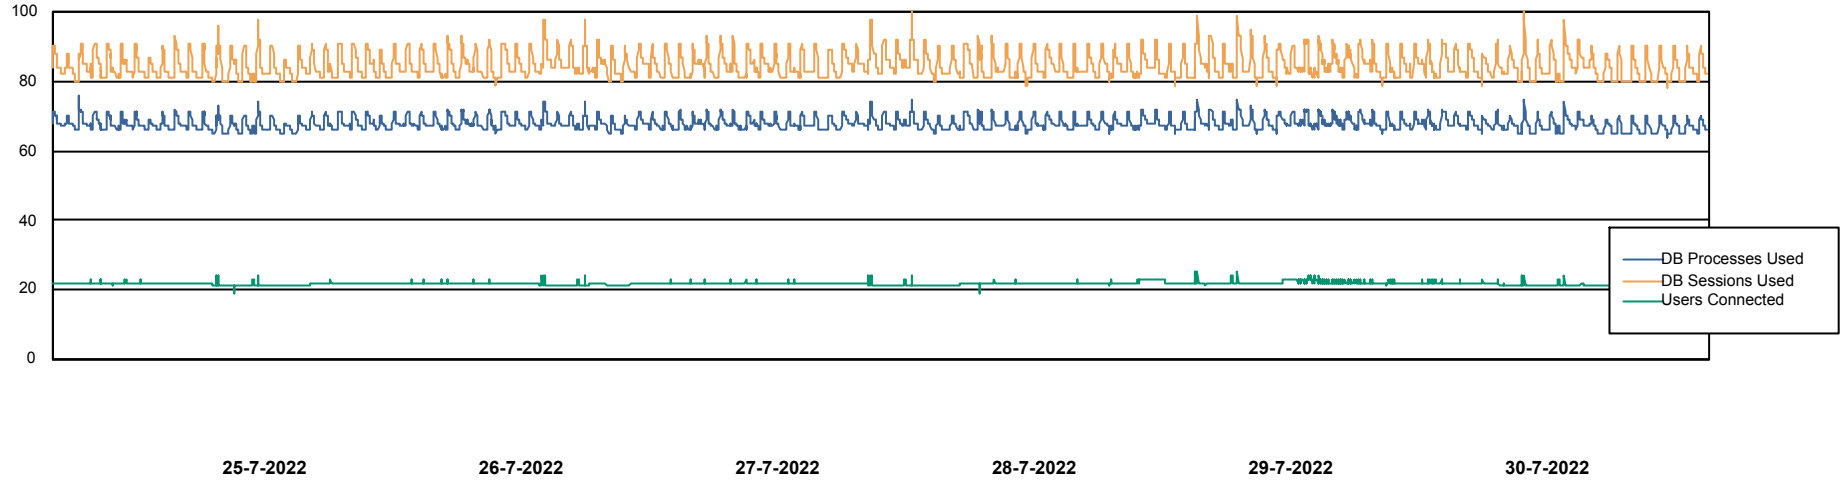

Database Performance RSS_DB_Primary (2020)

DB Processes Max 300
DB Sessions Max 472