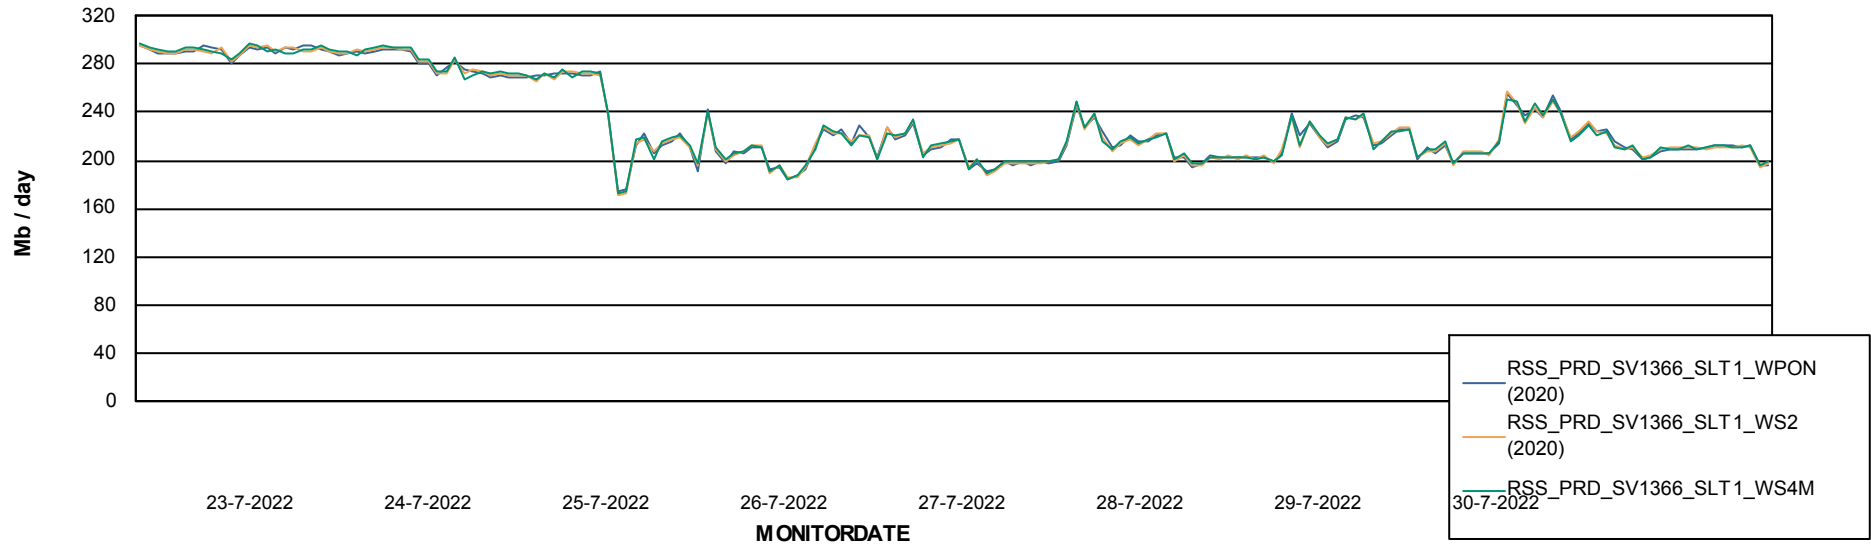

ABSSolute Web Component Services

Avg memory used per ABS Web component