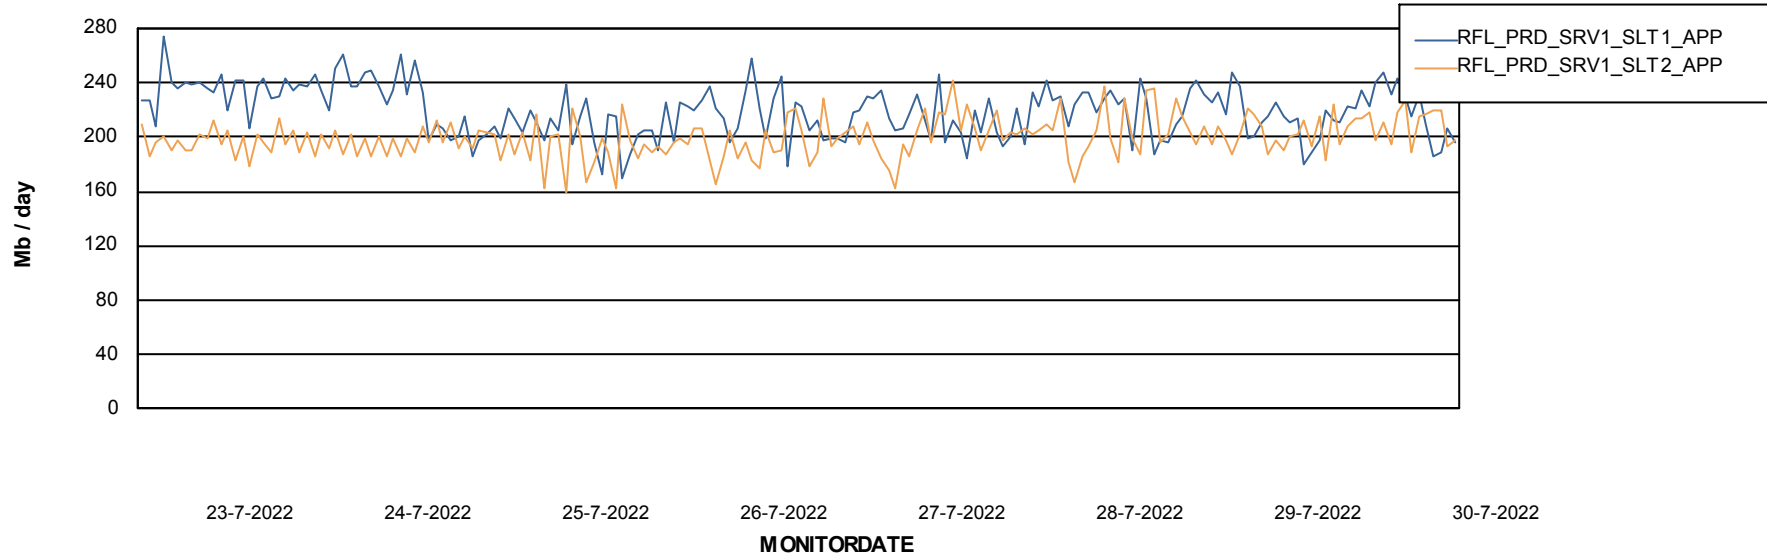

ABSSolute Application Server Services

Avg memory used per ABS Server Service