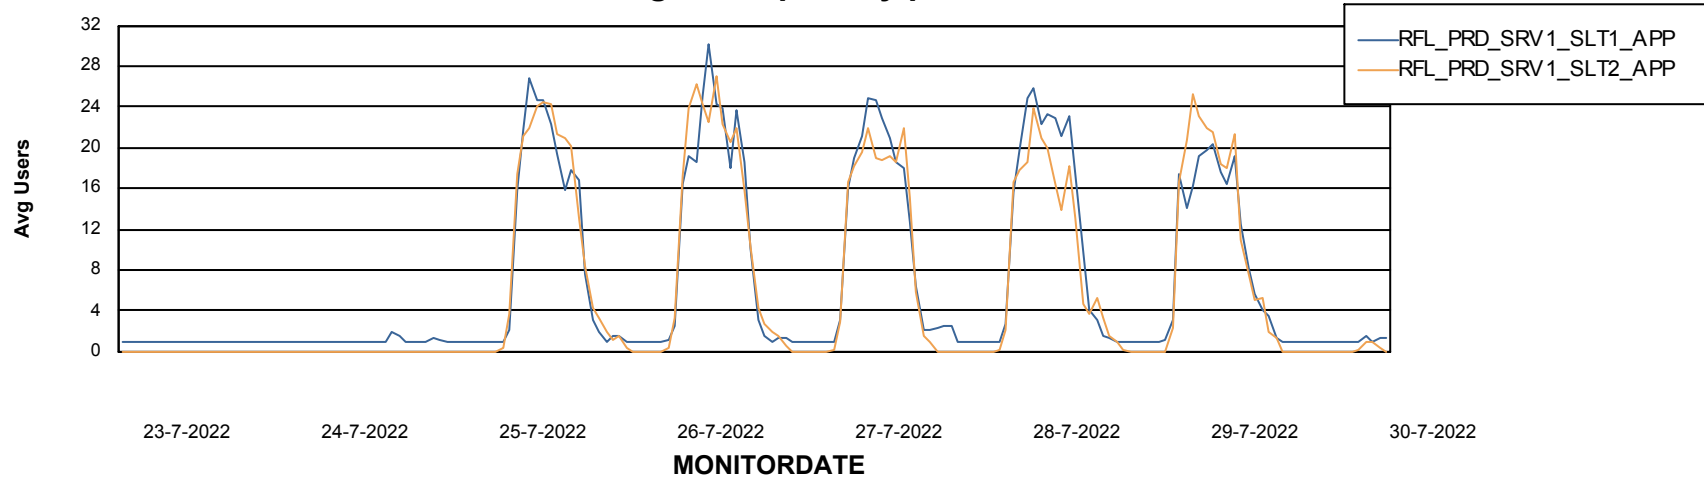

Avg users per day per ABS server