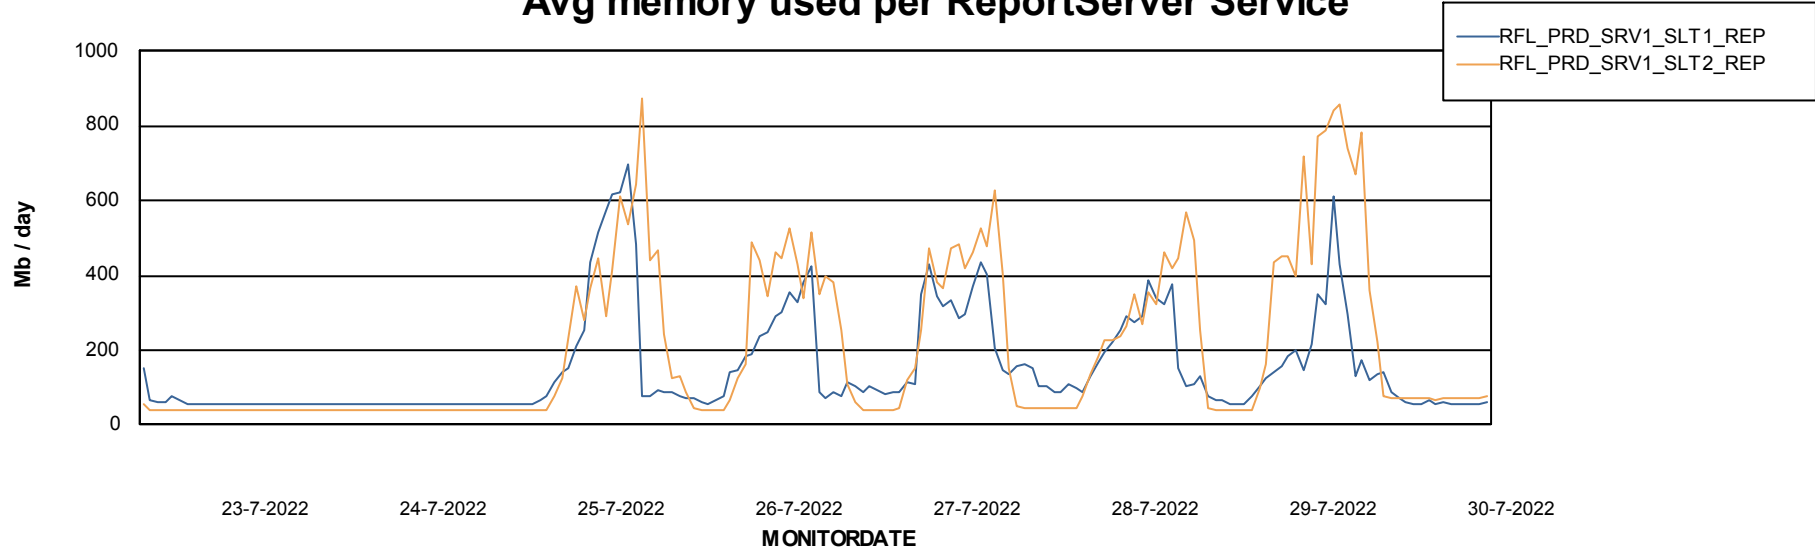

Avg memory used per ABS Server Service

Avg users per day per ABS server

Weekly SLA Customer Report

Customer RFL_Production
Database ID 36

ABSSolute Application ReportServer Services

Avg memory used per ReportServer Service