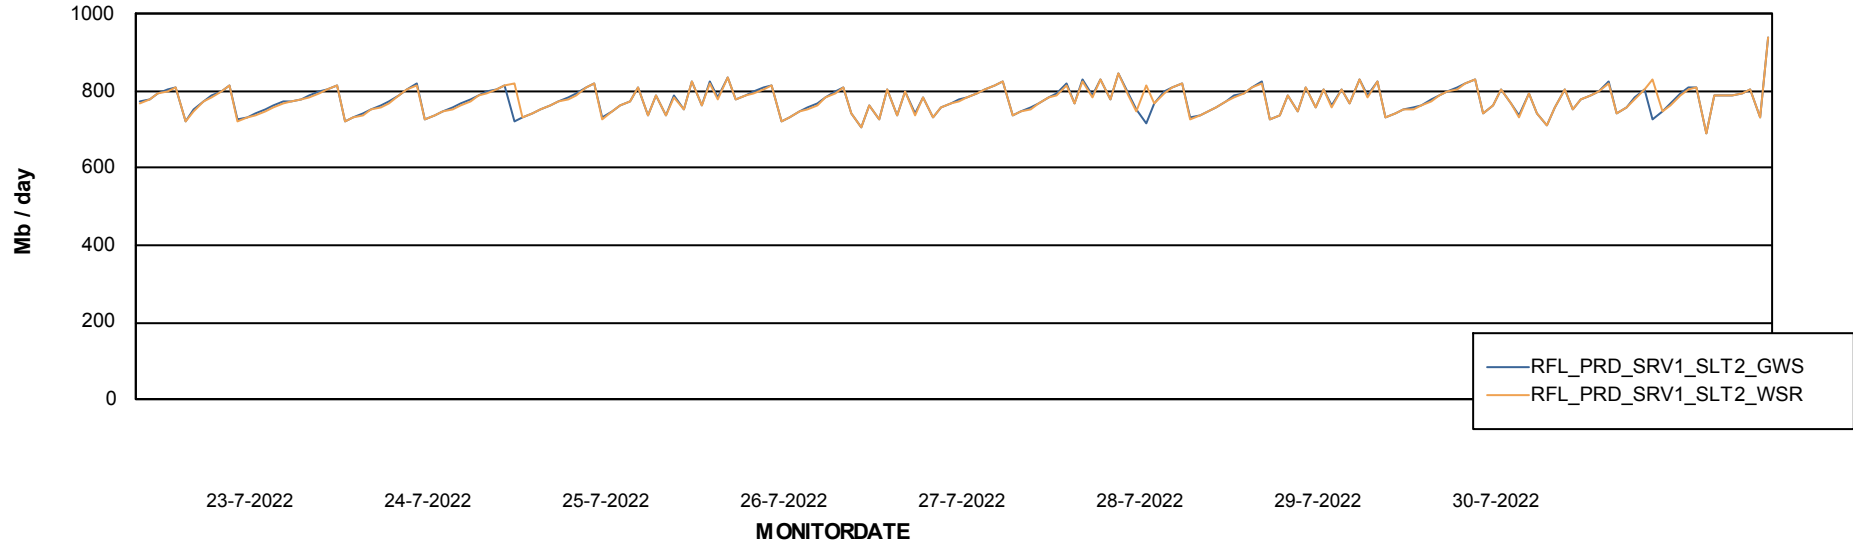

ABSSolute Web Component Services

Avg memory used per ABS Web component