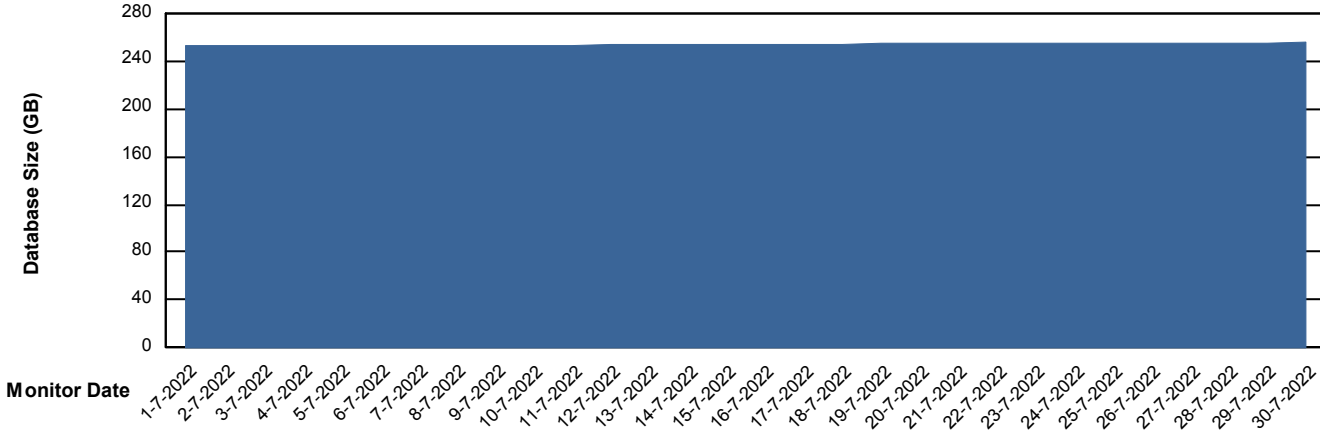

Weekly SLA Customer Report

Customer RFL_Production
Database ID 36

Database Performance RFLDB_Production

Weekly SLA Customer Report

Customer RFL_Production
Database ID 36

Database Performance RFLDB_Standby

DB Processes Max 1,000

Weekly SLA Customer Report

Customer RFL_Production
 Database ID 36

DATABASE SIZE RFLDB_Production

Database growth over last month

Database Tablespace RFLDB_Production

Date	Tablespace Name	Filesize (Gb)	Usedsize (Gb)	Percentage free
30-7-2022	ABSDATA	90	69	23
	INDX	216	177	18
29-7-2022	ABSDATA	90	69	23
	INDX	216	177	18
28-7-2022	ABSDATA	90	69	23
	INDX	216	177	18
27-7-2022	ABSDATA	90	69	23
	INDX	216	177	18
26-7-2022	ABSDATA	90	69	24
	INDX	216	177	18
25-7-2022	ABSDATA	90	69	24
	INDX	216	177	18
24-7-2022	ABSDATA	90	69	24
	INDX	216	176	18