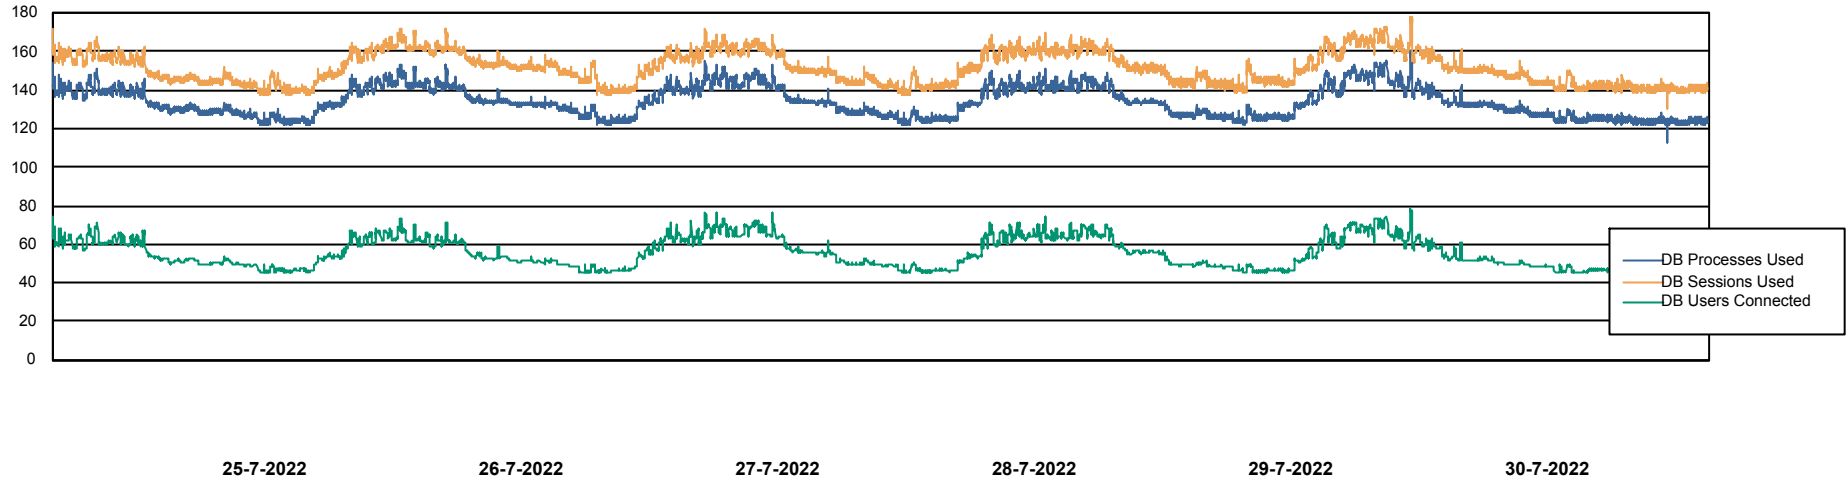

Weekly SLA Customer Report

Customer RFL_Production
Database ID 36

Harddisk Usage RFL_WEB

	Free disk space on C: (%)	Total disk space on C: (Gb)	Used disk space on C: (Gb)
30-7-2022	41	40	23
29-7-2022	41	40	23
28-7-2022	41	40	23
27-7-2022	41	40	23
26-7-2022	41	40	23
25-7-2022	41	40	23
24-7-2022	41	40	23

Weekly SLA Customer Report

Customer RFL_Production
Database ID 36

Database Performance RFLDB_Production

Weekly SLA Customer Report

Customer RFL_Production
Database ID 36

Database Performance RFLDB_Standby

DB Processes Max 1,000