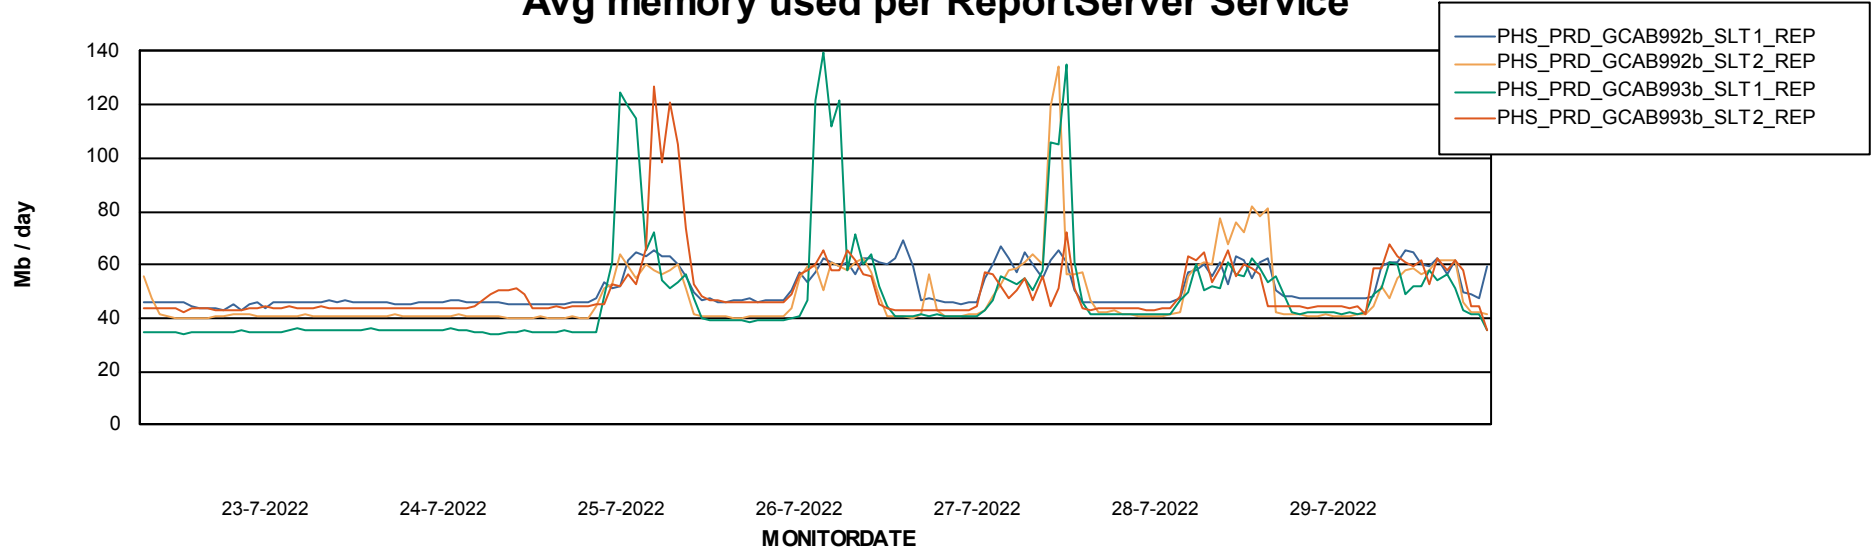

ABSSolute Application ReportServer Services

Avg memory used per ReportServer Service