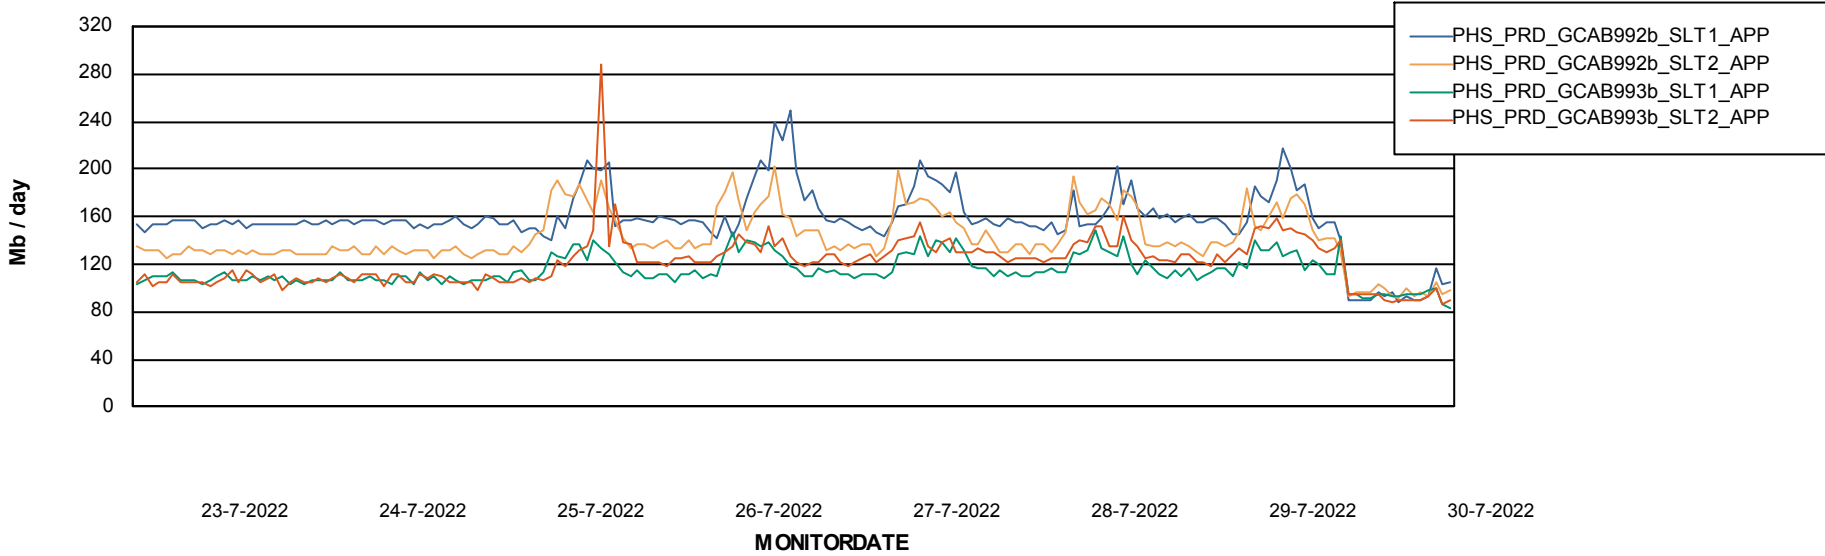

ABSSolute Application Server Services

Avg memory used per ABS Server Service