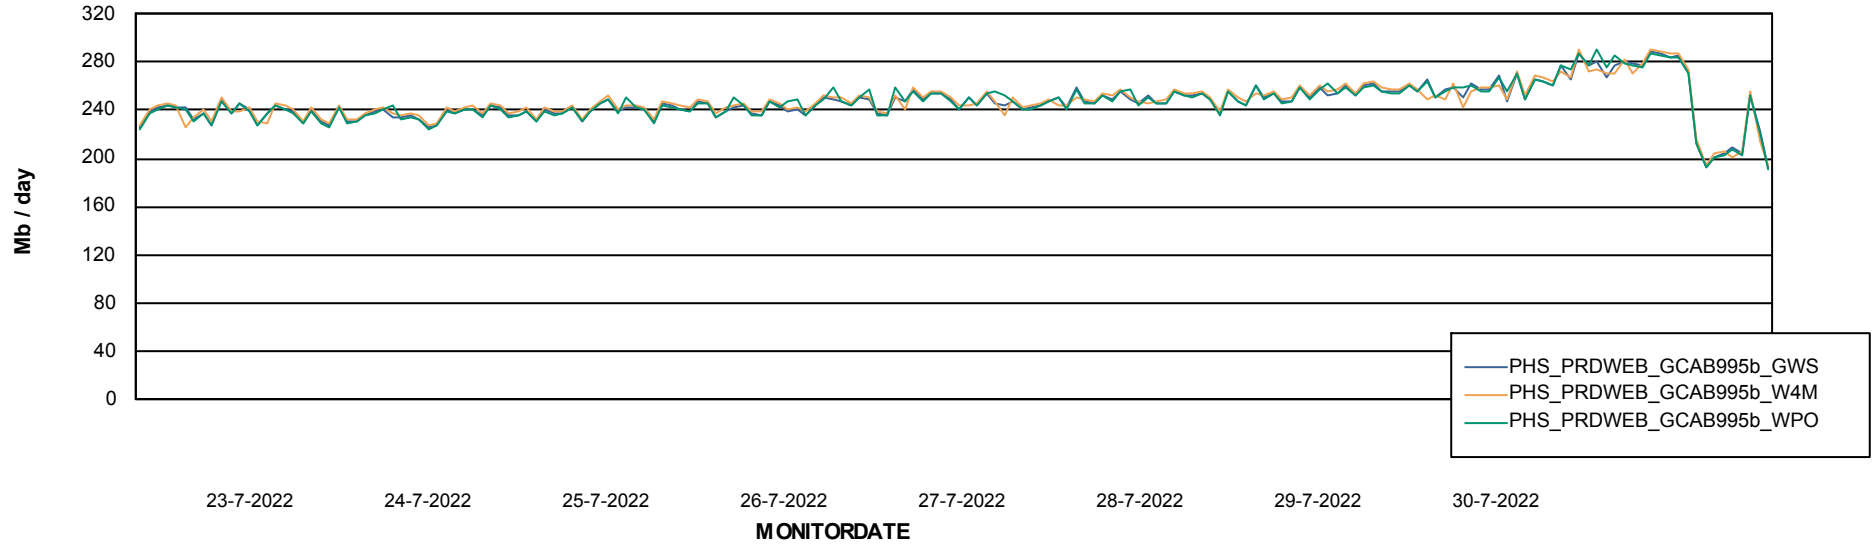

ABSSolute Application ReportServer Services

Avg memory used per ReportServer Service

Weekly SLA Customer Report

Customer PHS_Production
Database ID 47

ABSSolute Web Component Services

Avg memory used per ABS Web component