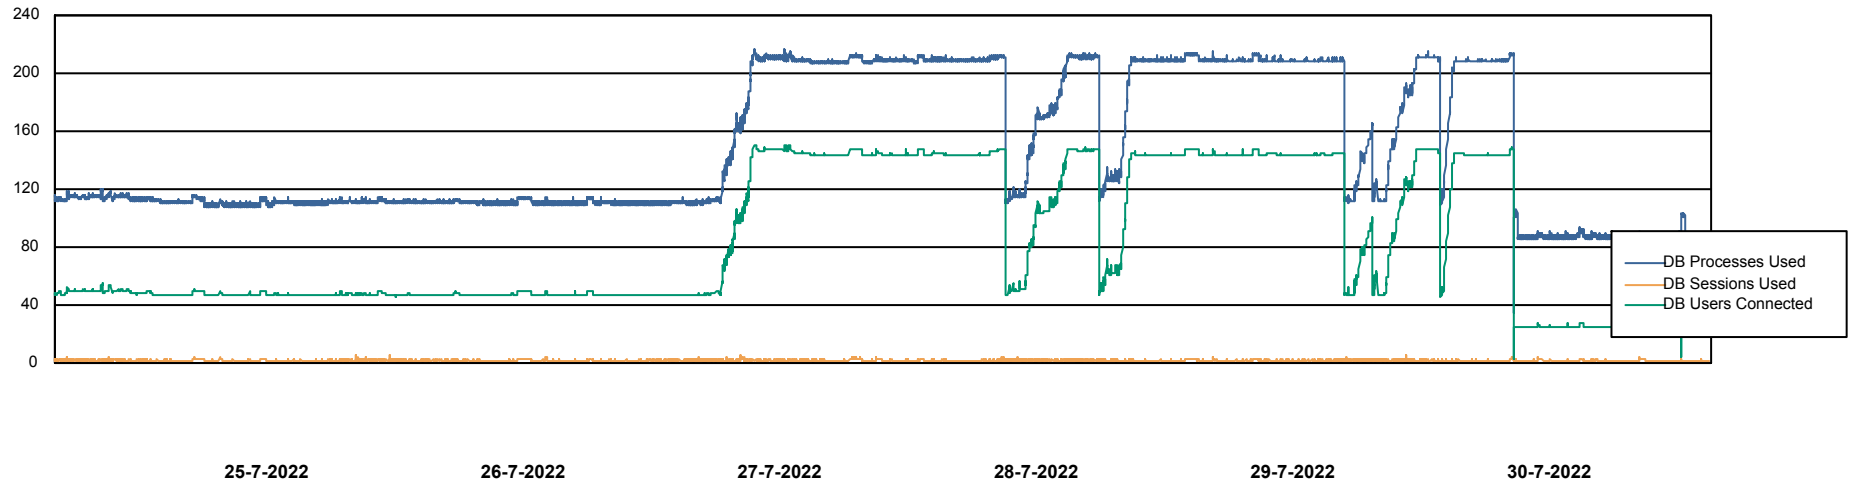

Harddisk Usage PHS_PRD_GCAB995b

	Free disk space on C: (%)	Total disk space on C: (Gb)	Used disk space on C: (Gb)
30-7-2022	40	49	30
29-7-2022	40	49	30
28-7-2022	40	49	30
27-7-2022	40	49	30
26-7-2022	40	49	29
25-7-2022	40	49	30
24-7-2022	40	49	30

Weekly SLA Customer Report

Customer PHS_Production
Database ID 47

Database Performance PHSDB_Production

DB Processes Max 1,000

Weekly SLA Customer Report

Customer PHS_Production
Database ID 47

Database Performance PHSDB_Standby