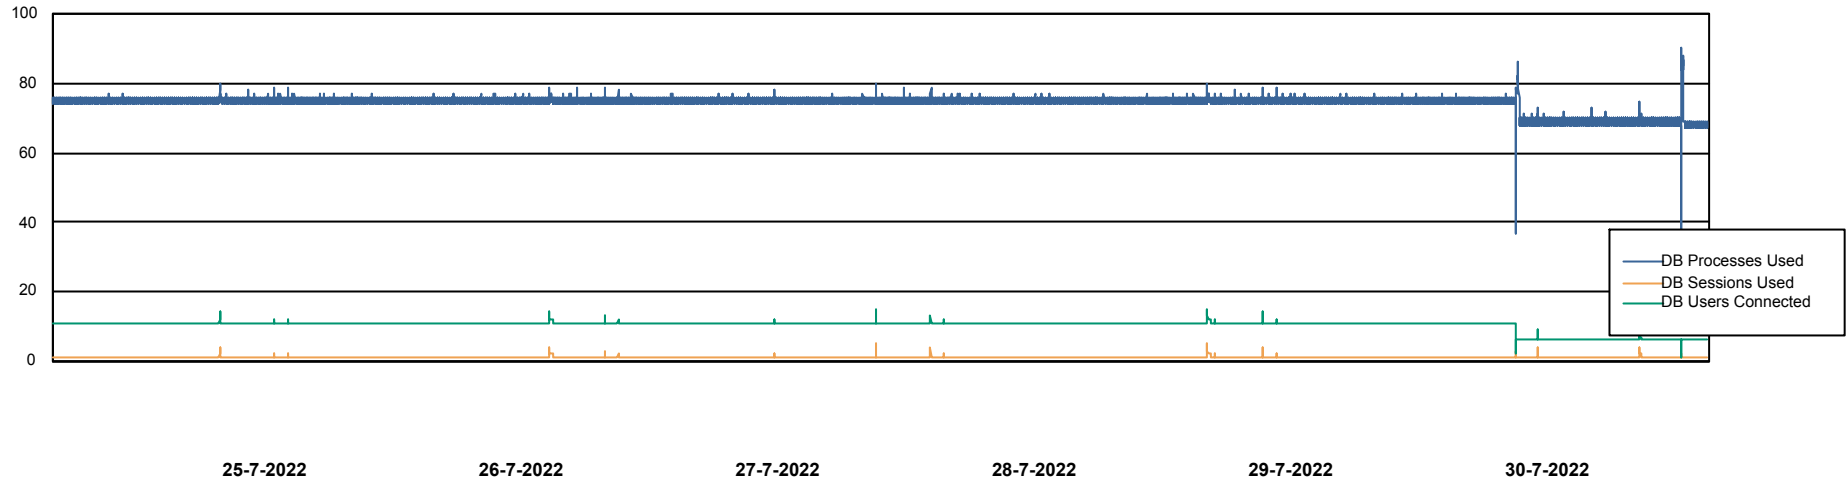

DB Processes Max 1,000

Weekly SLA Customer Report

Customer PHS_Production
Database ID 47

Database Performance PHSDB_Test

DB Processes Max 1,000

Weekly SLA Customer Report

Customer PHS_Production
Database ID 47