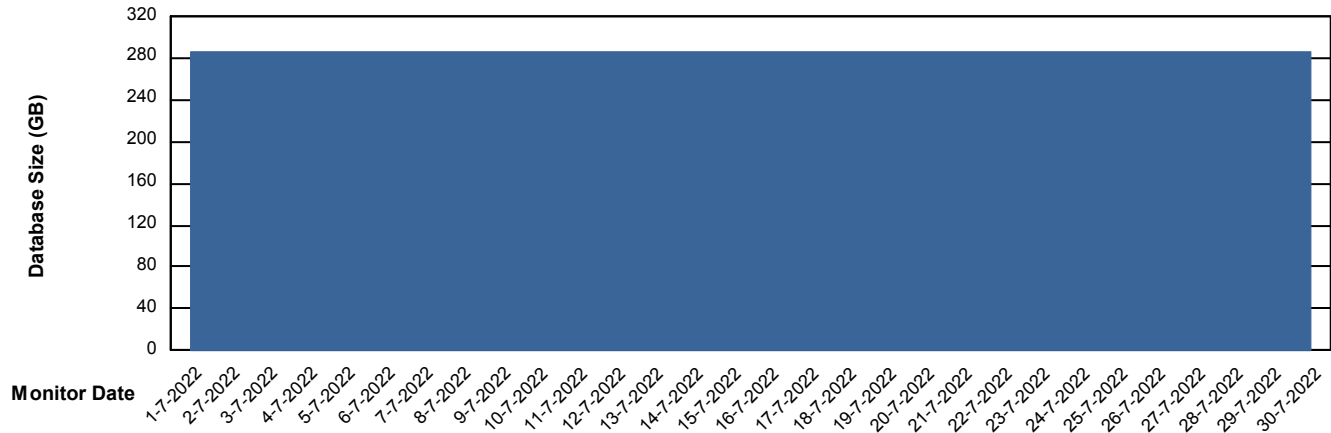

DATABASE SIZE PHSDB_Test

Database growth over last month