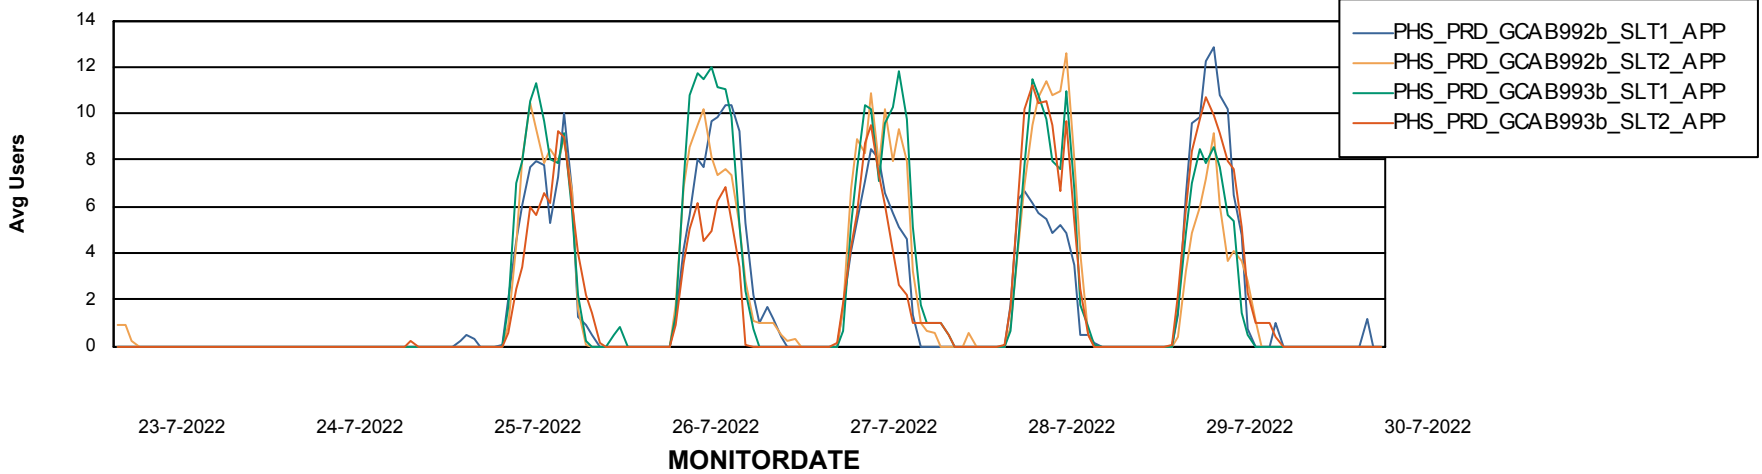

Weekly SLA Customer Report

Customer PHS_Production
Database ID 47

ABSSolute Application Server Services

Avg memory used per ABS Server Service

Avg users per day per ABS server

Weekly SLA Customer Report

Customer PHS_Production
Database ID 47