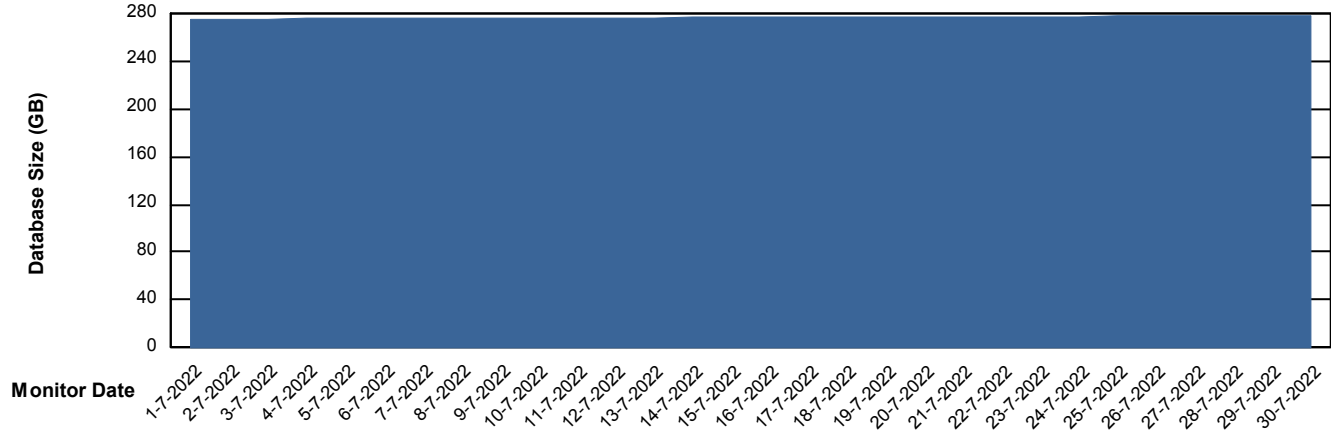

DATABASE SIZE PHSDB_Production

Database growth over last month