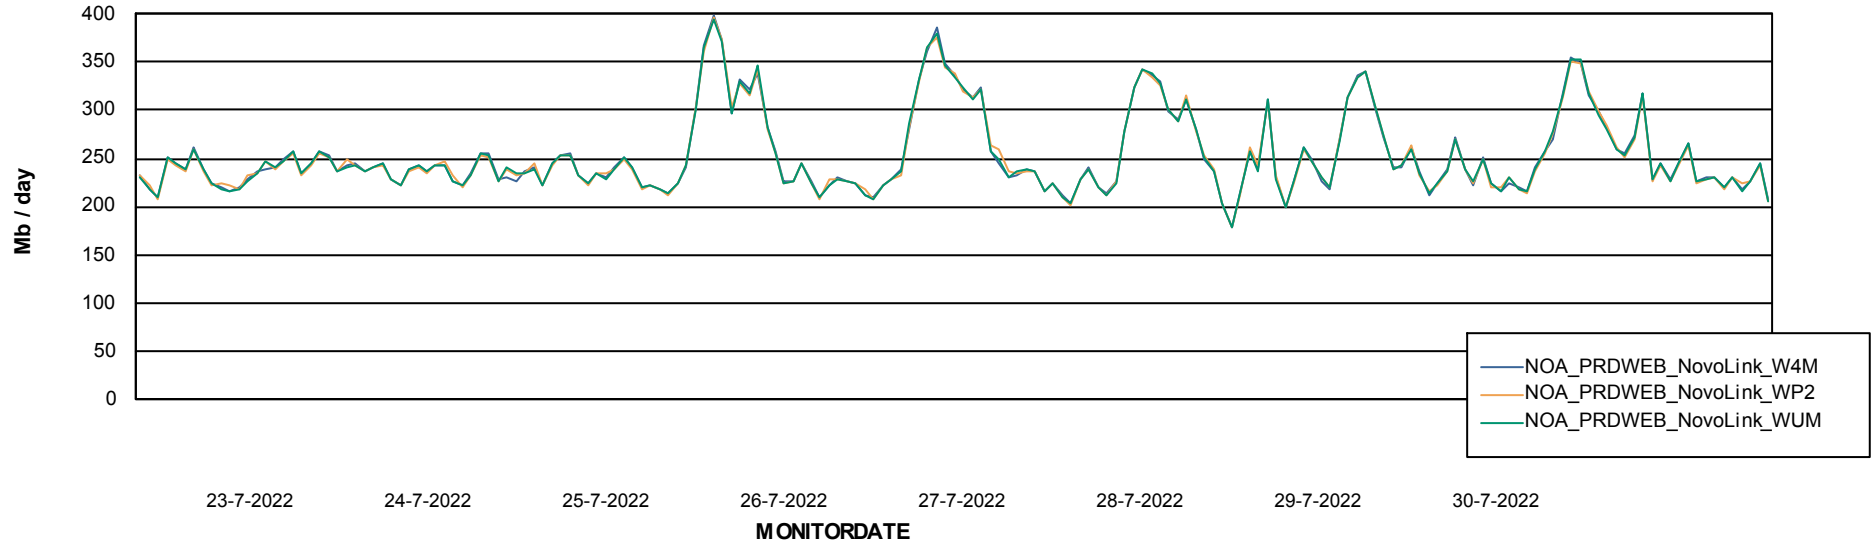

ABSSolute Application ReportServer Services

Avg memory used per ReportServer Service

Weekly SLA Customer Report

Customer NOA_Production
Database ID 116

ABSSolute Web Component Services

Avg memory used per ABS Web component