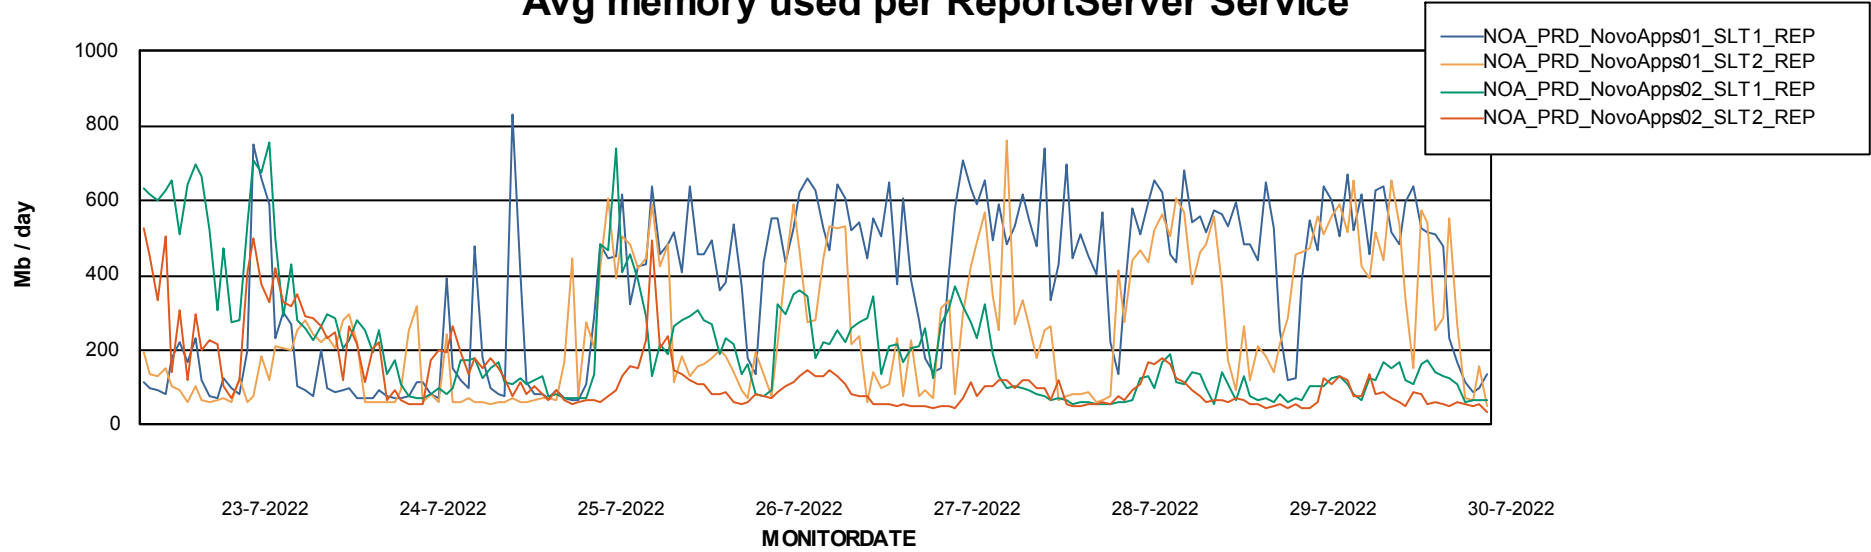

ABSSolute Application ReportServer Services

Avg memory used per ReportServer Service