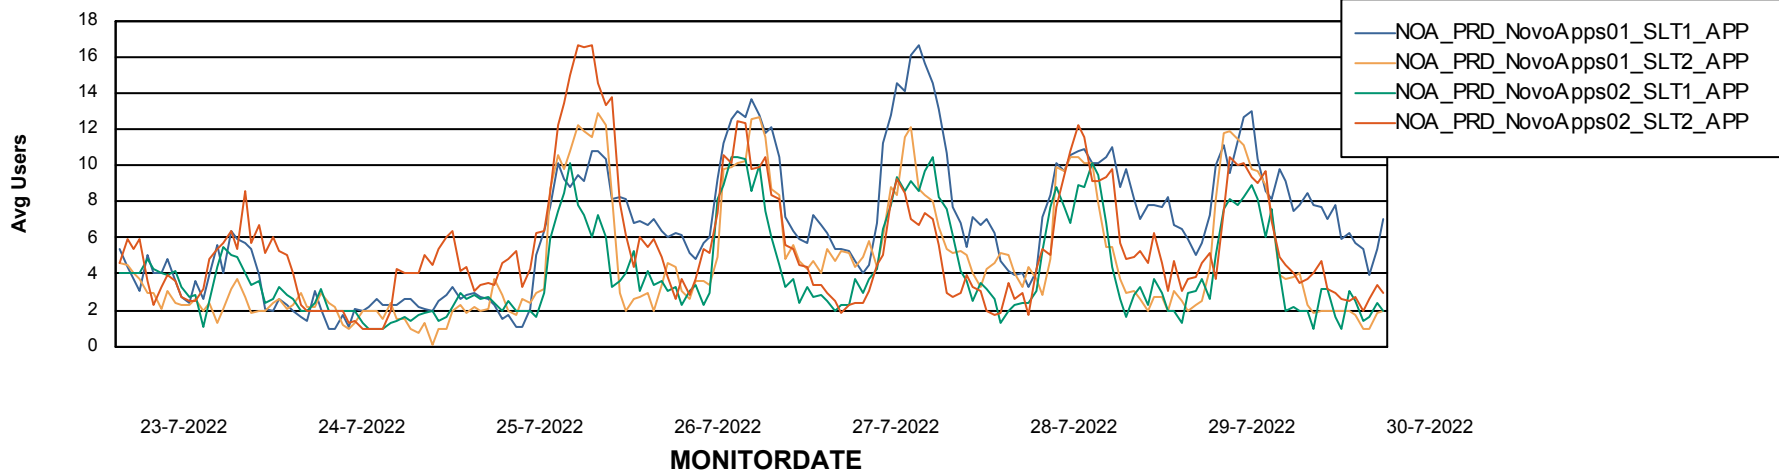

Weekly SLA Customer Report

Customer NOA_Production
Database ID 116

ABSSolute Application Server Services

Avg memory used per ABS Server Service

Avg users per day per ABS server

Weekly SLA Customer Report

Customer NOA_Production
Database ID 116