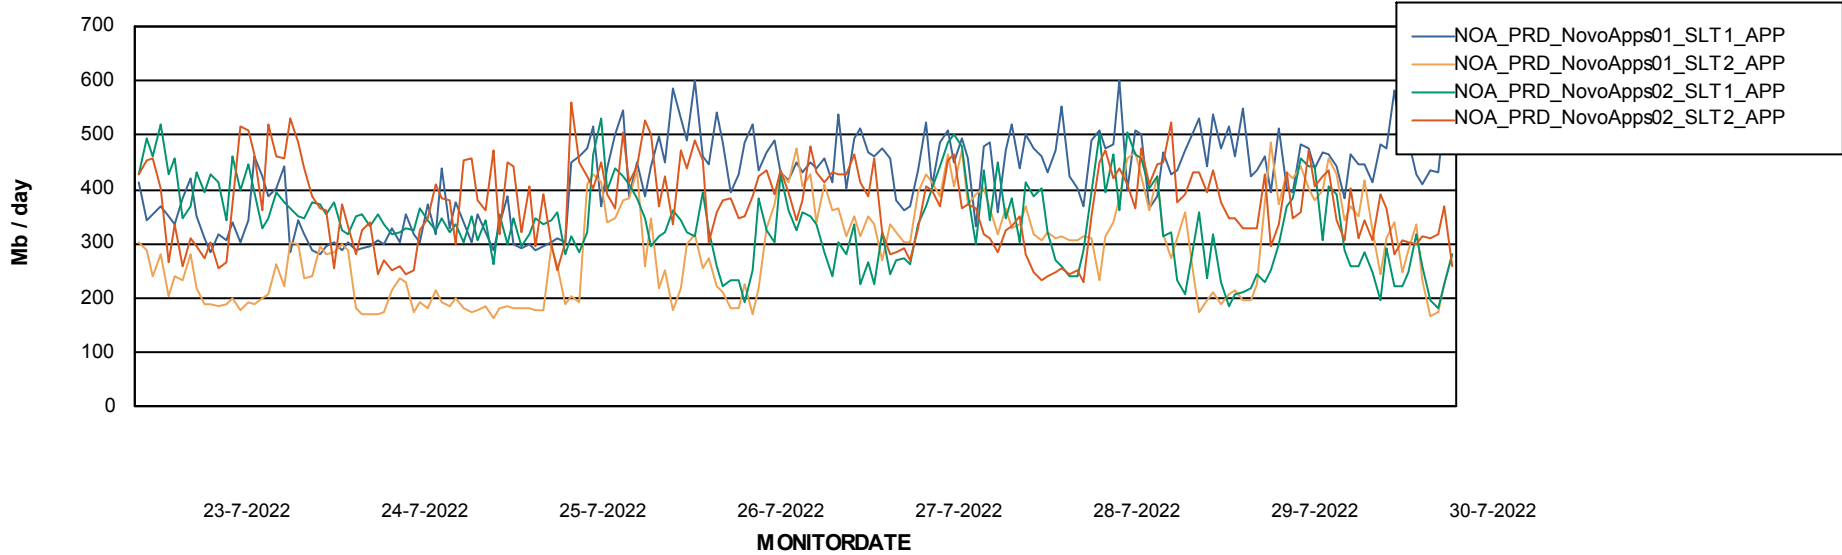

Weekly SLA Customer Report

Customer NOA_Production
Database ID 116

Database Performance NOA_PRD_NovoABS01_DB

DB Processes Max 300

Weekly SLA Customer Report

Customer NOA_Production
Database ID 116

Database Performance NOA_STB_NovoABS03_DB

DB Processes Max 300

Weekly SLA Customer Report

Customer NOA_Production
 Database ID 116

DATABASE SIZE NOA_PRD_NovoABS01_DB

Database growth over last month

Database Tablespace NOA_PRD_NovoABS01_DB

Date	Tablespace Name	Filesize (Gb)	Usedsize (Gb)	Percentage free
30-7-2022	ABSDATA	148	114	23
	INDX	192	160	17
29-7-2022	ABSDATA	148	114	23
	INDX	192	160	17
28-7-2022	ABSDATA	148	114	23
	INDX	192	159	17
27-7-2022	ABSDATA	148	114	23
	INDX	192	159	17
26-7-2022	ABSDATA	148	114	23
	INDX	192	159	17
25-7-2022	ABSDATA	148	113	23
	INDX	192	159	17
24-7-2022	ABSDATA	148	114	23
	INDX	192	159	17

Weekly SLA Customer Report

Customer NOA_Production
Database ID 116

ABSSolute Application Server Services

Avg memory used per ABS Server Service

Avg users per day per ABS server

Weekly SLA Customer Report

Customer NOA_Production
Database ID 116