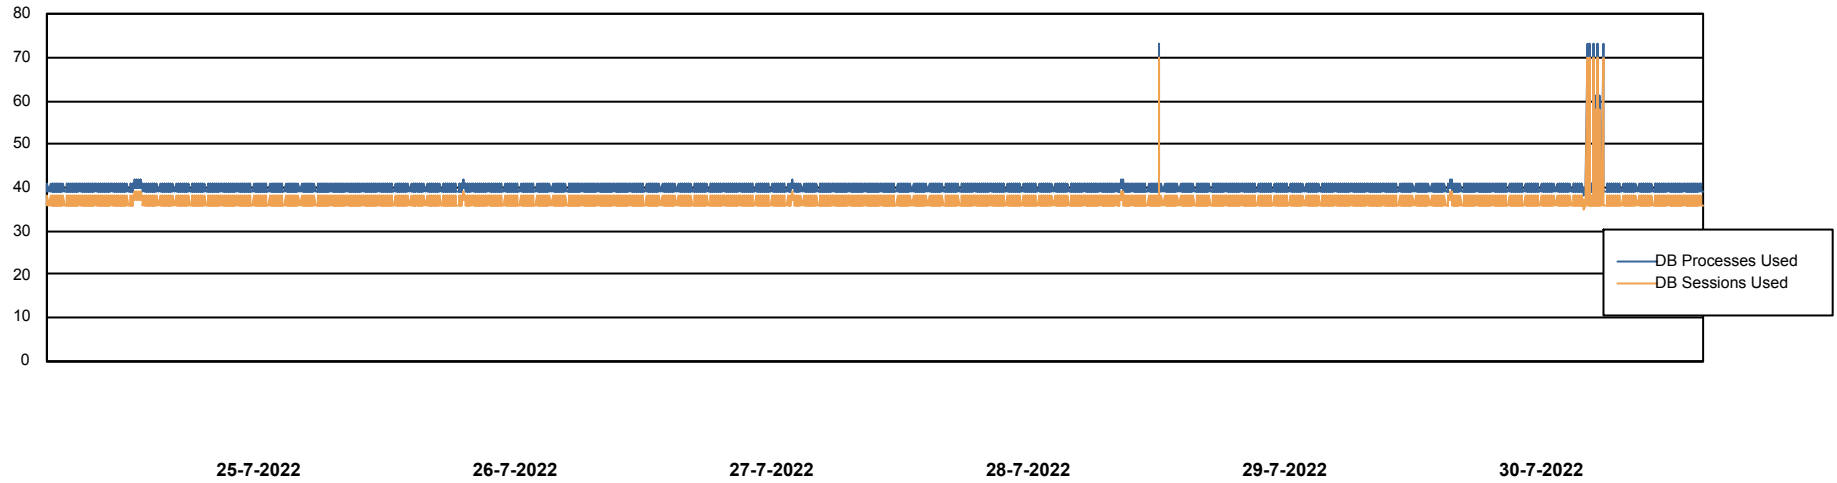

Database Performance NIXDB_Standby

DB Processes Max 300