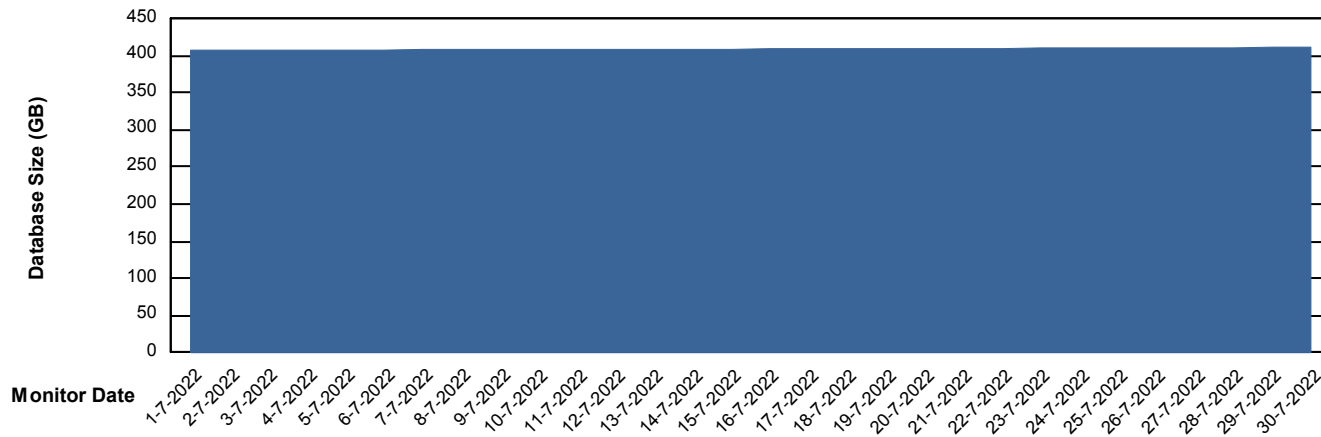

Weekly SLA Customer Report

Customer NIX_Production
Database ID 51

Database Performance NIXDB_BI

Weekly SLA Customer Report

Customer NIX_Production
Database ID 51

Database Performance NIXDB_Production

Weekly SLA Customer Report

Customer NIX_Production
Database ID 51

Database Performance NIXDB_Standby

DB Processes Max 300

Weekly SLA Customer Report

Customer NIX_Production
Database ID 51

DATABASE SIZE NIXDB_BI

Database growth over last month

DATABASE SIZE NIXDB_Production

Database growth over last month

Weekly SLA Customer Report

Customer NIX_Production
 Database ID 51

Database Tablespace NIXDB_BI

Date	Tablespace Name	Filesize (Gb)	Usedsize (Gb)	Percentage free
30-7-2022	ABSDATA	89	74	17
	INDX	124	103	17
29-7-2022	ABSDATA	89	74	17
	INDX	124	103	17
28-7-2022	ABSDATA	89	74	17
	INDX	124	103	17
27-7-2022	ABSDATA	89	74	17
	INDX	124	103	17
26-7-2022	ABSDATA	89	74	17
	INDX	124	103	17
25-7-2022	ABSDATA	89	74	17
	INDX	124	103	17
24-7-2022	ABSDATA	89	74	17
	INDX	124	103	17