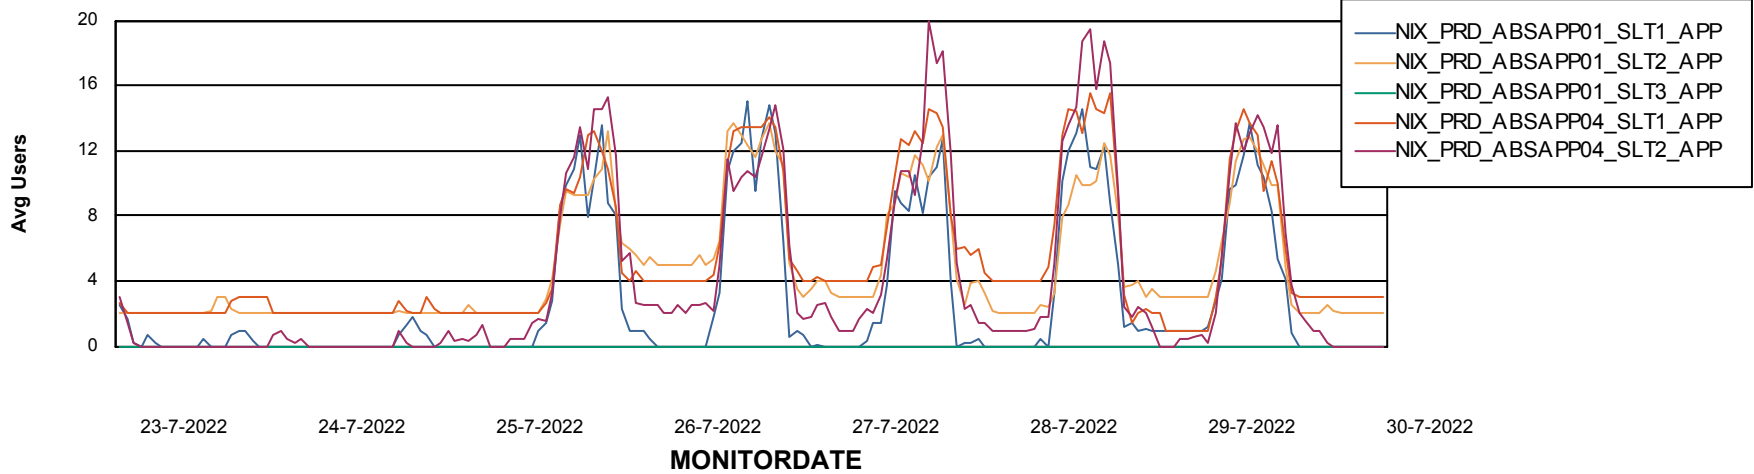

Avg users per day per ABS server