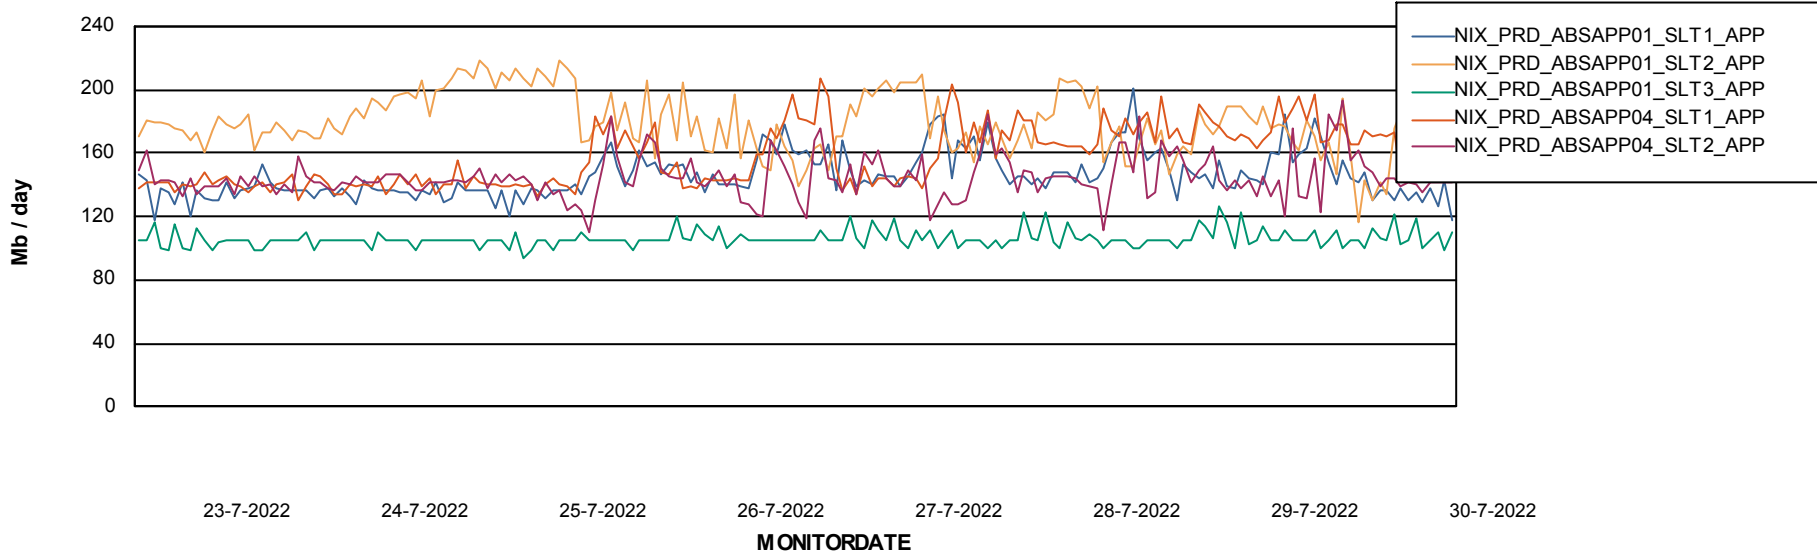

Standby Database Health NIX_Production

Recovery lag for last 7 days

Weekly SLA Customer Report

Customer NIX_Production
Database ID 51

ABSolute Application Server Services

Avg memory used per ABS Server Service