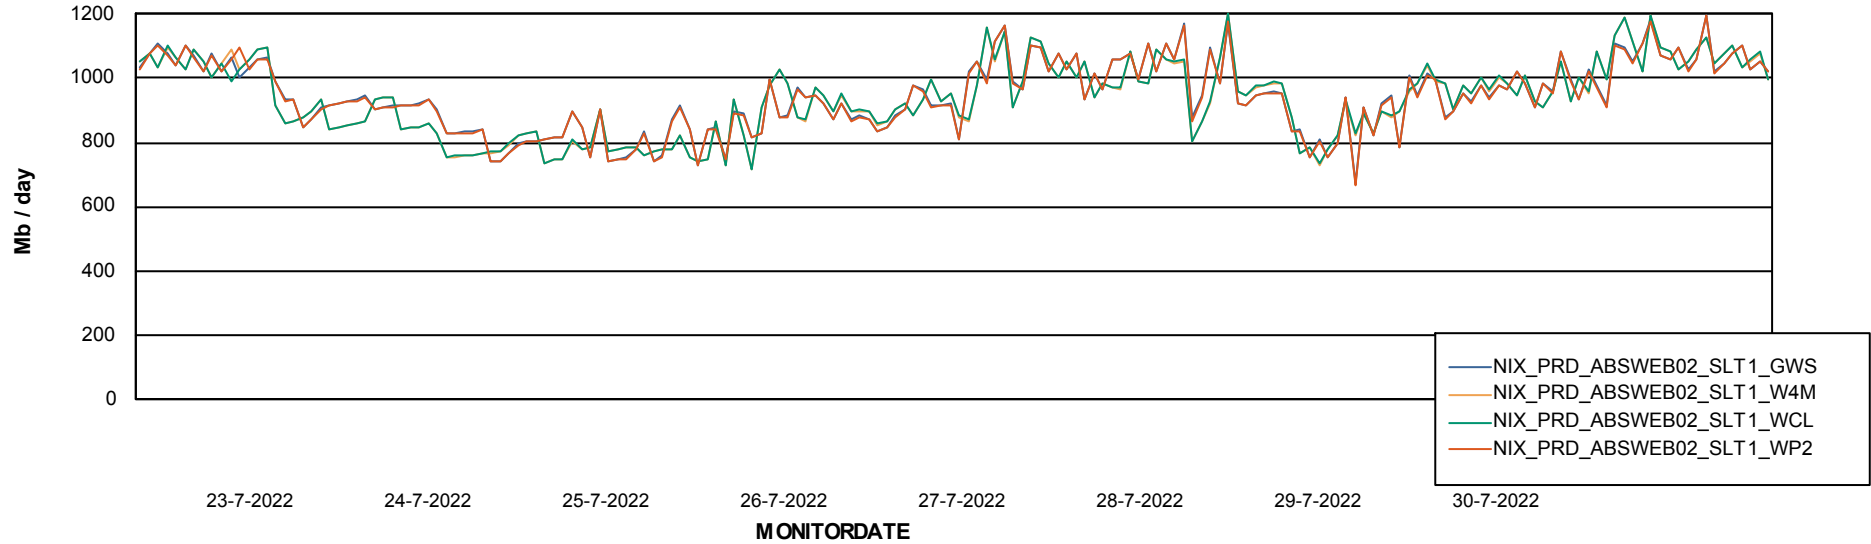

ABSSolute Web Component Services

Avg memory used per ABS Web component