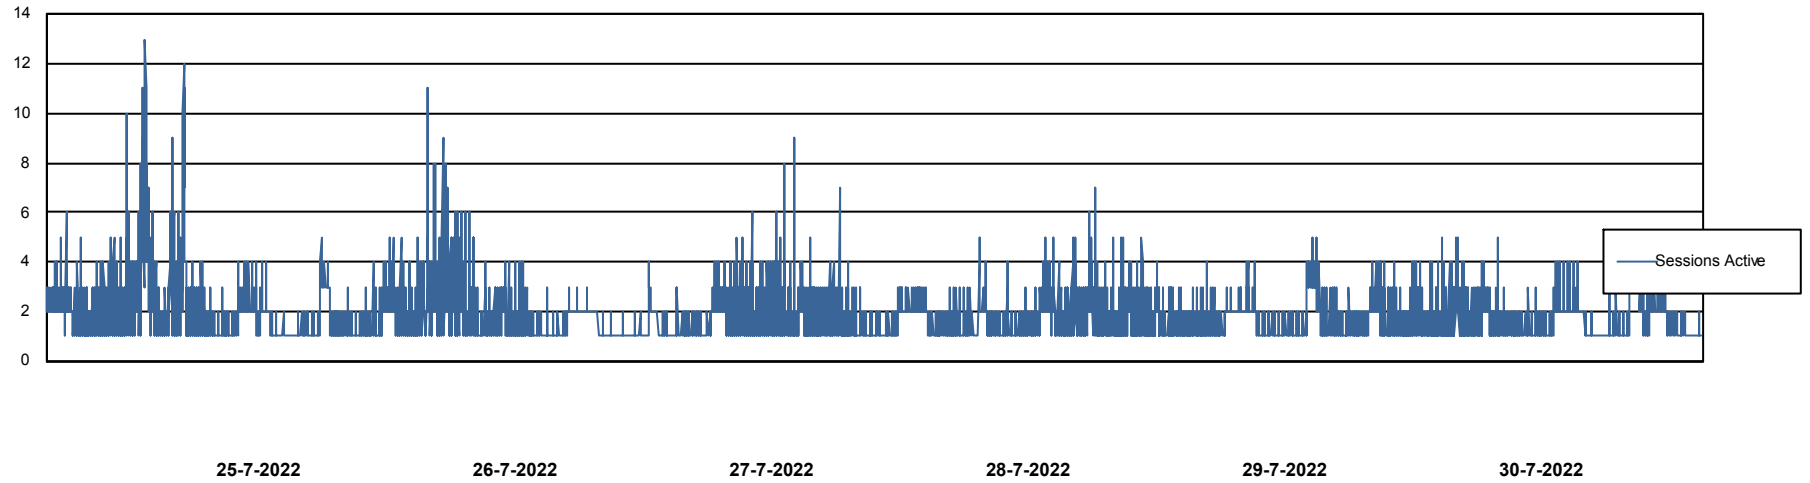

Weekly SLA Customer Report

Customer NIX_Production
Database ID 51

Database Performance NIXDB_BI

Weekly SLA Customer Report

Customer NIX_Production
Database ID 51

Database Performance NIXDB_Production

Weekly SLA Customer Report