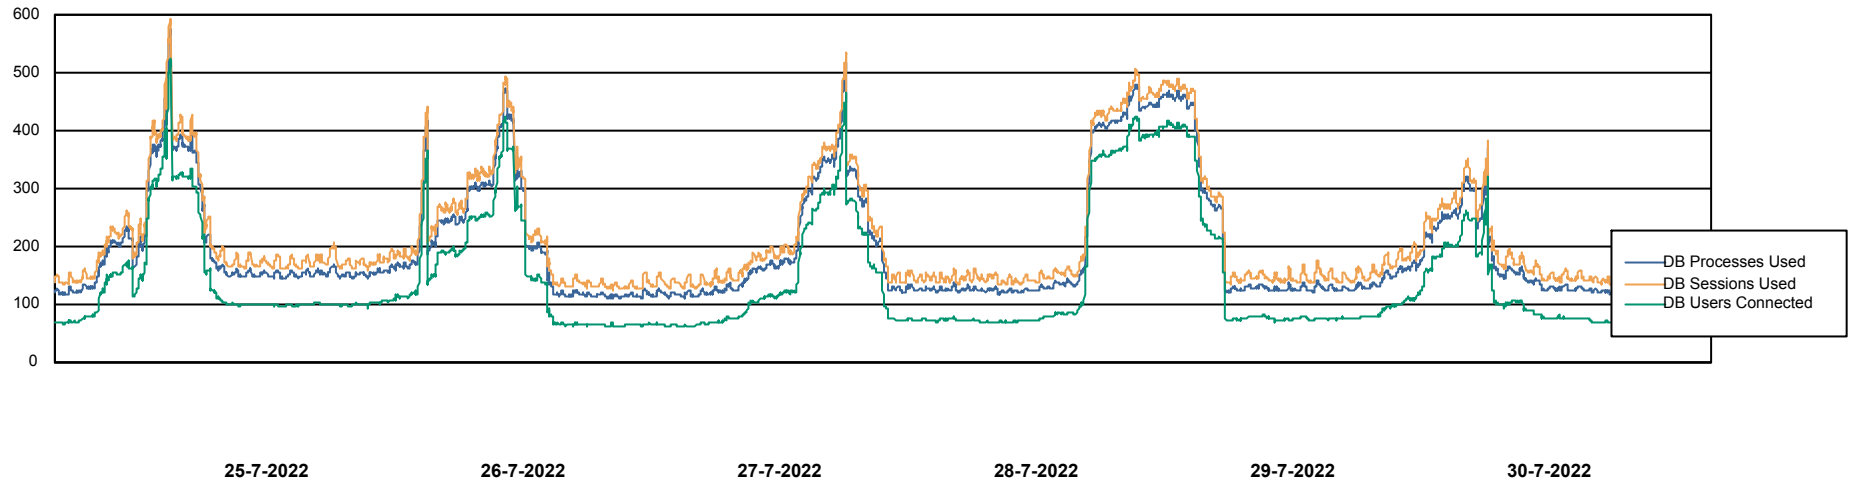

Weekly SLA Customer Report

Customer NIX_Production
Database ID 51

Database Performance NIXDB_BI

Weekly SLA Customer Report

Customer NIX_Production
Database ID 51

Database Performance NIXDB_Production

Weekly SLA Customer Report

Customer NIX_Production
Database ID 51

Database Performance NIXDB_Standby

DB Processes Max 300

Weekly SLA Customer Report

Customer NIX_Production
Database ID 51

DATABASE SIZE NIXDB_BI

Database growth over last month