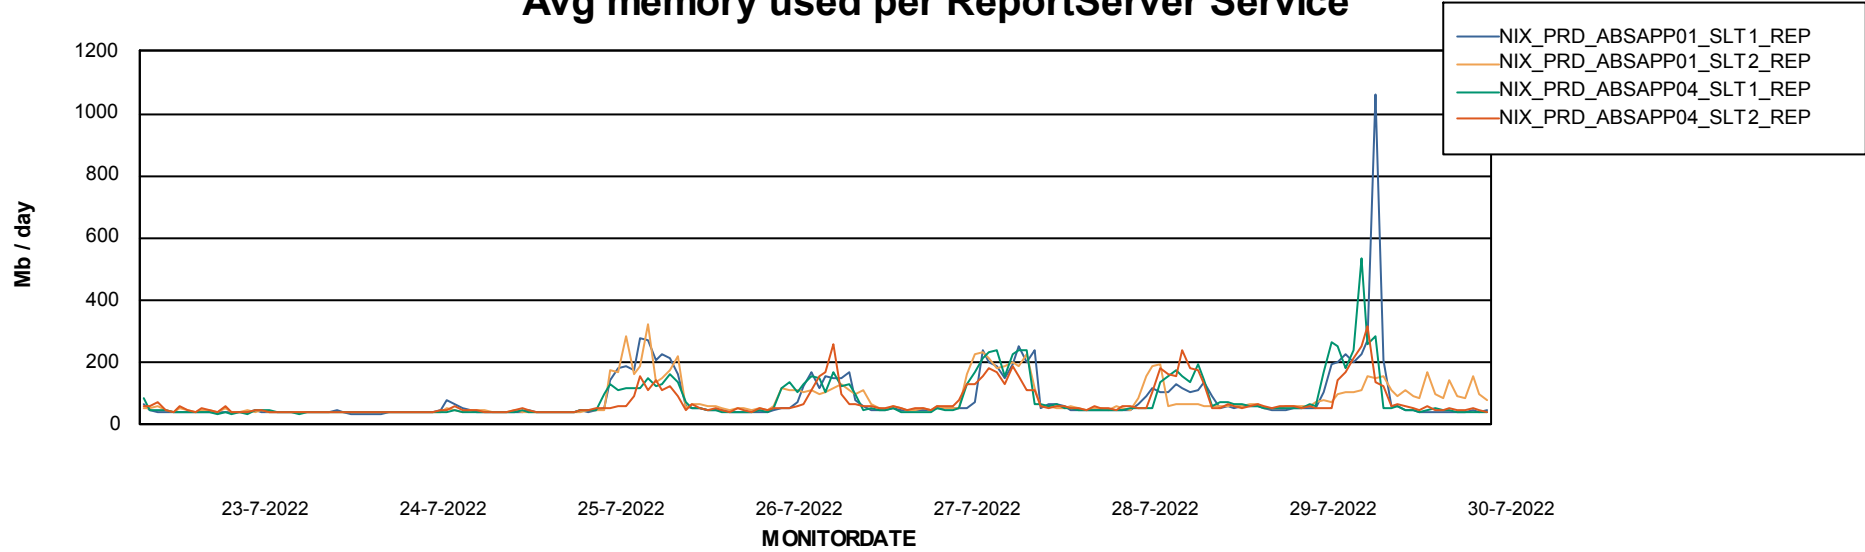

Avg users per day per ABS server

Weekly SLA Customer Report

Customer NIX_Production
Database ID 51

ABSSolute Application ReportServer Services

Avg memory used per ReportServer Service

Weekly SLA Customer Report