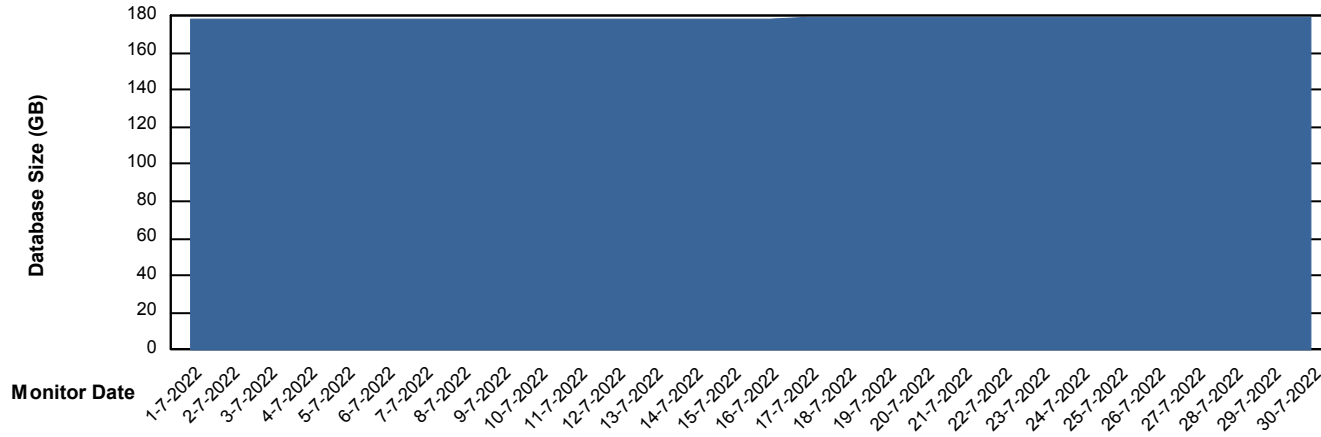

Customer NIX_Production
Database ID 51

Database Performance NIXDB_Standby

DB Processes Max 300

Weekly SLA Customer Report

Customer NIX_Production
Database ID 51

DATABASE SIZE NIXDB_BI

Database growth over last month