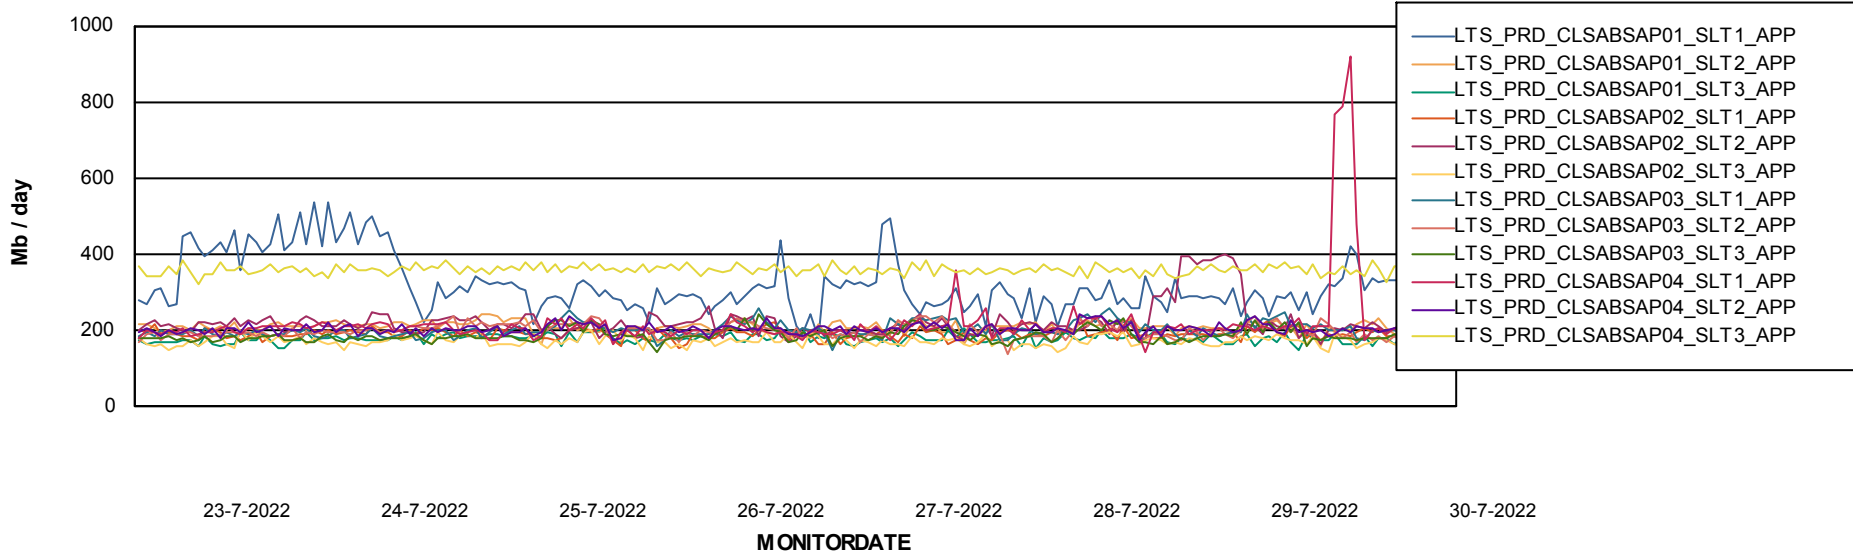

ABSSolute Application Server Services

Avg memory used per ABS Server Service