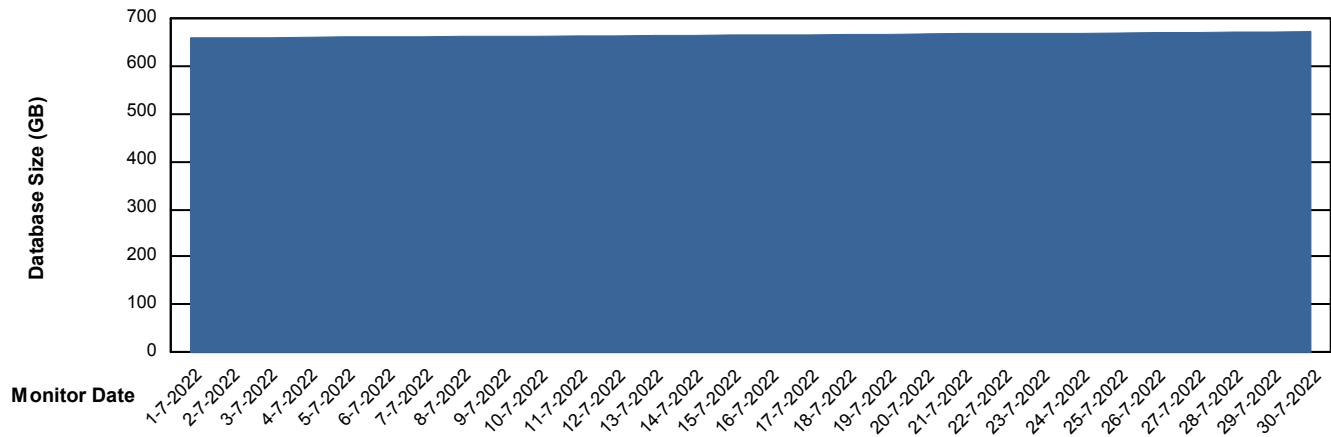

Customer LTS(CleanLease)_Production
Database ID 126

DATABASE SIZE LTS_PROD_CLSABSBI01_BI

Database growth over last month

DATABASE SIZE LTS_PROD_CLSABSDB01_PRDB

Database growth over last month

Weekly SLA Customer Report