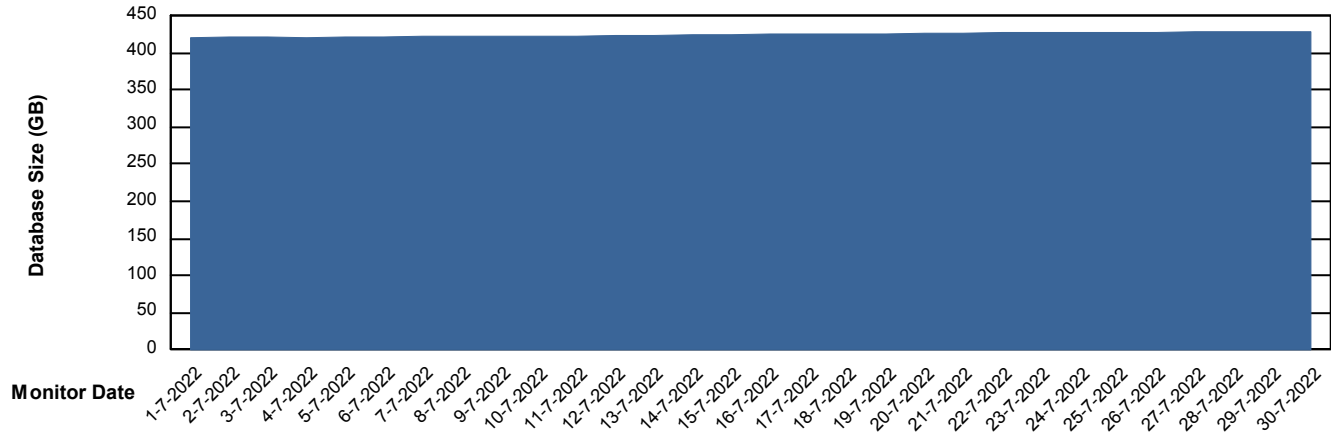

DATABASE SIZE LTS_PROD_CLSABSBI01_BI

Database growth over last month