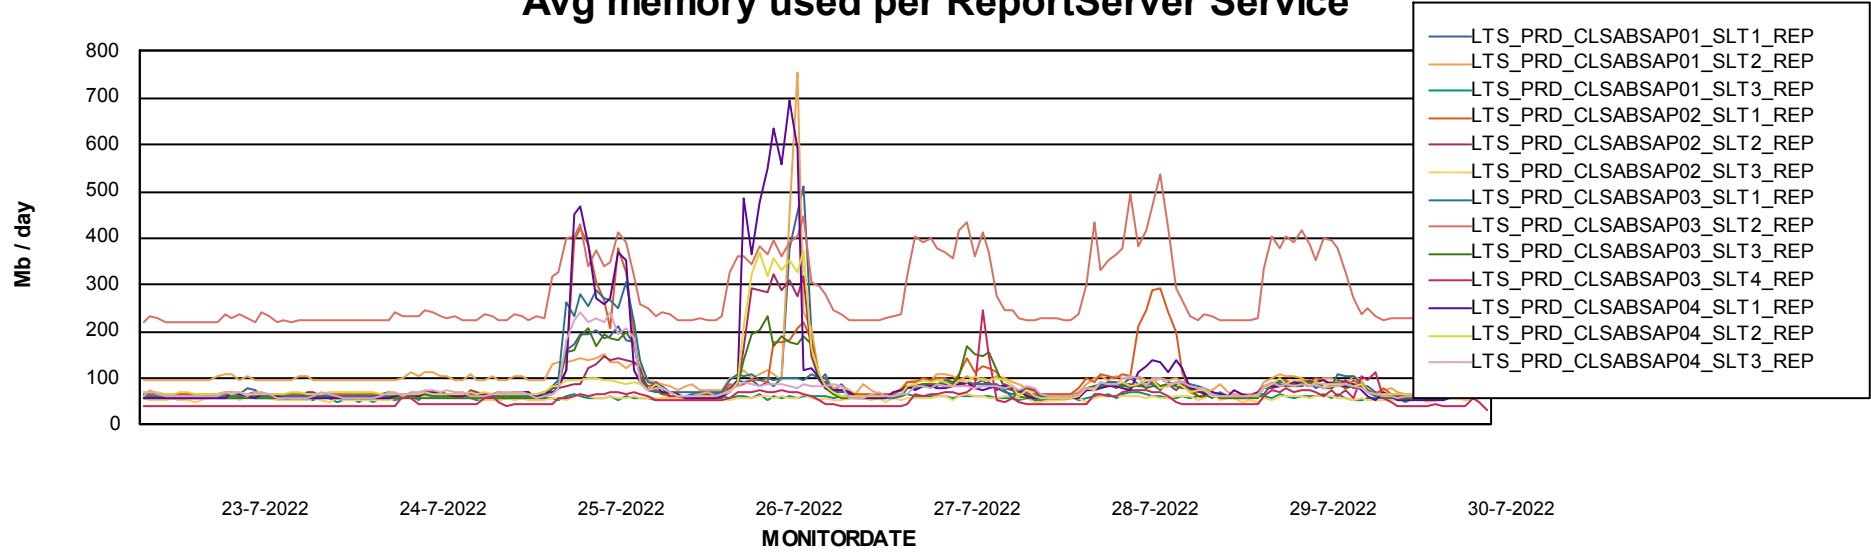

ABSSolute Application ReportServer Services

Avg memory used per ReportServer Service