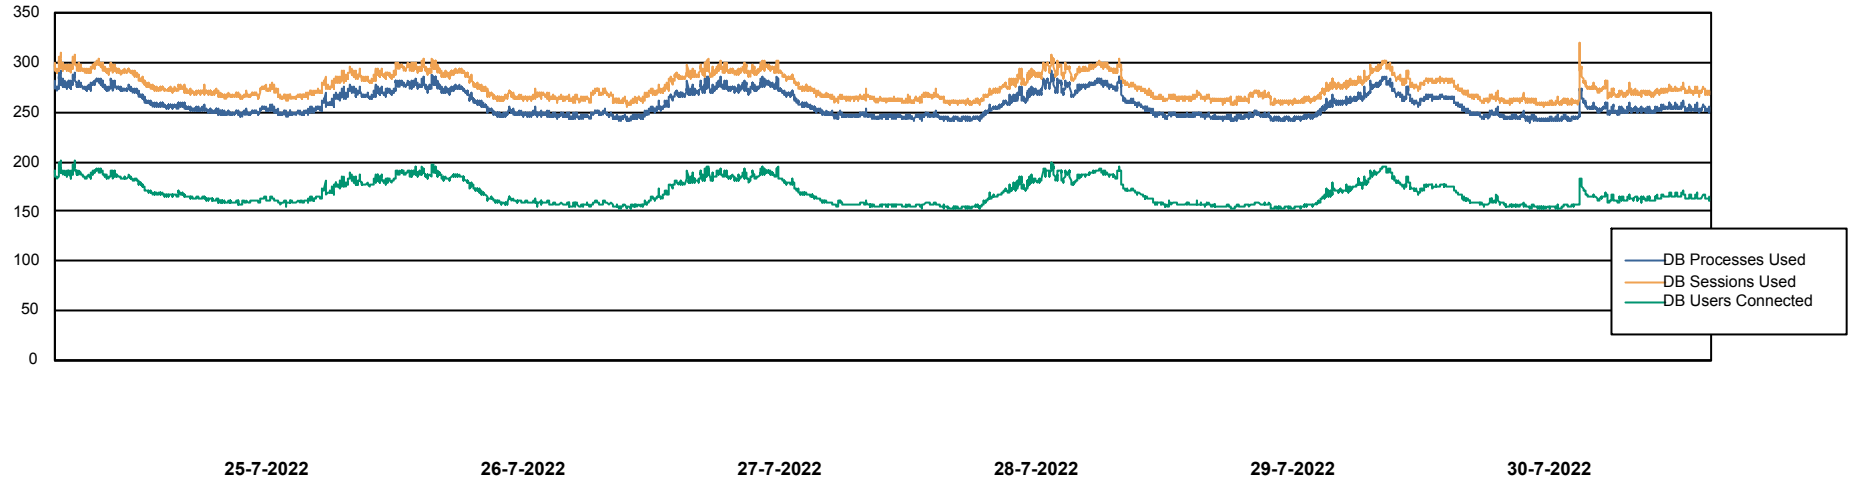

Weekly SLA Customer Report

Customer LTS(CleanLease)_Production
Database ID 126

Database Performance LTS_PROD_CLSABSBI01_BI

Weekly SLA Customer Report

Customer LTS(CleanLease)_Production
Database ID 126

Database Performance LTS_PROD_CLSABSD01_PRDB