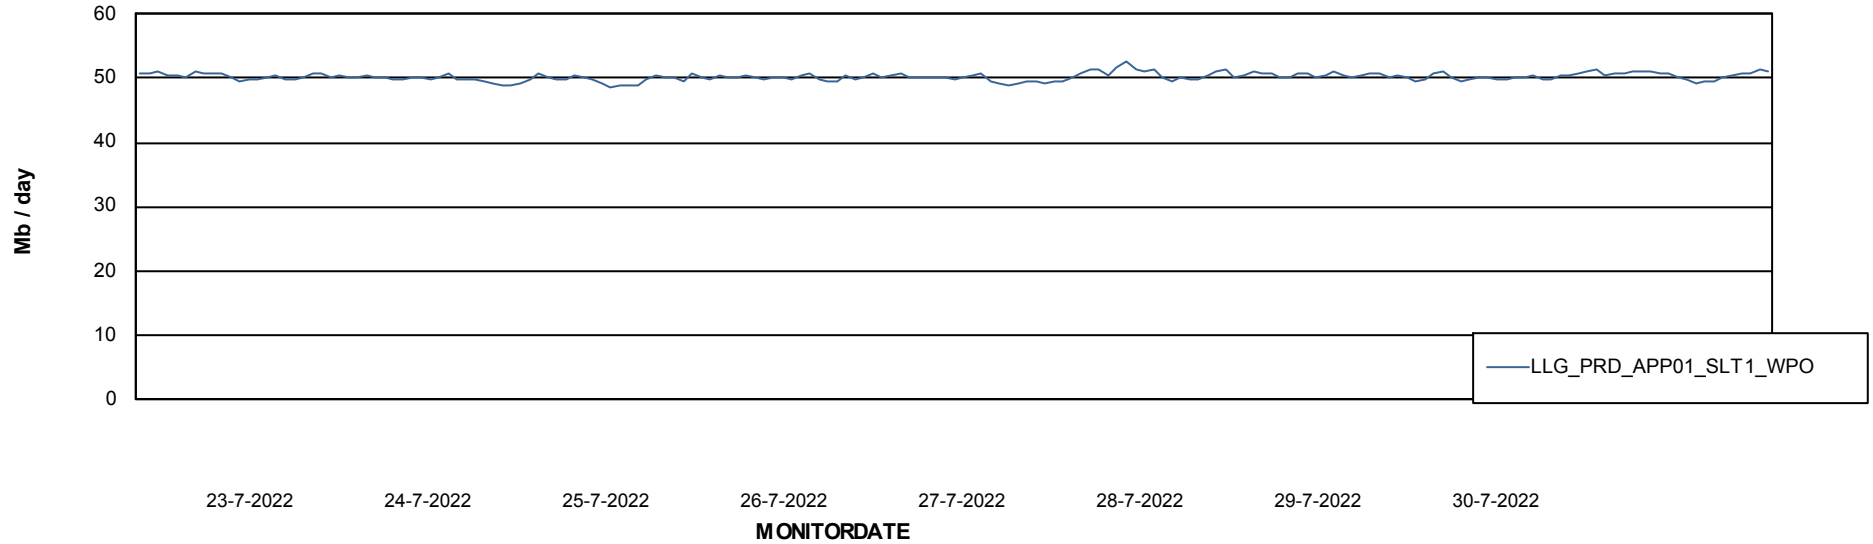

ABSSolute Application Server Services

Avg memory used per ABS Web component