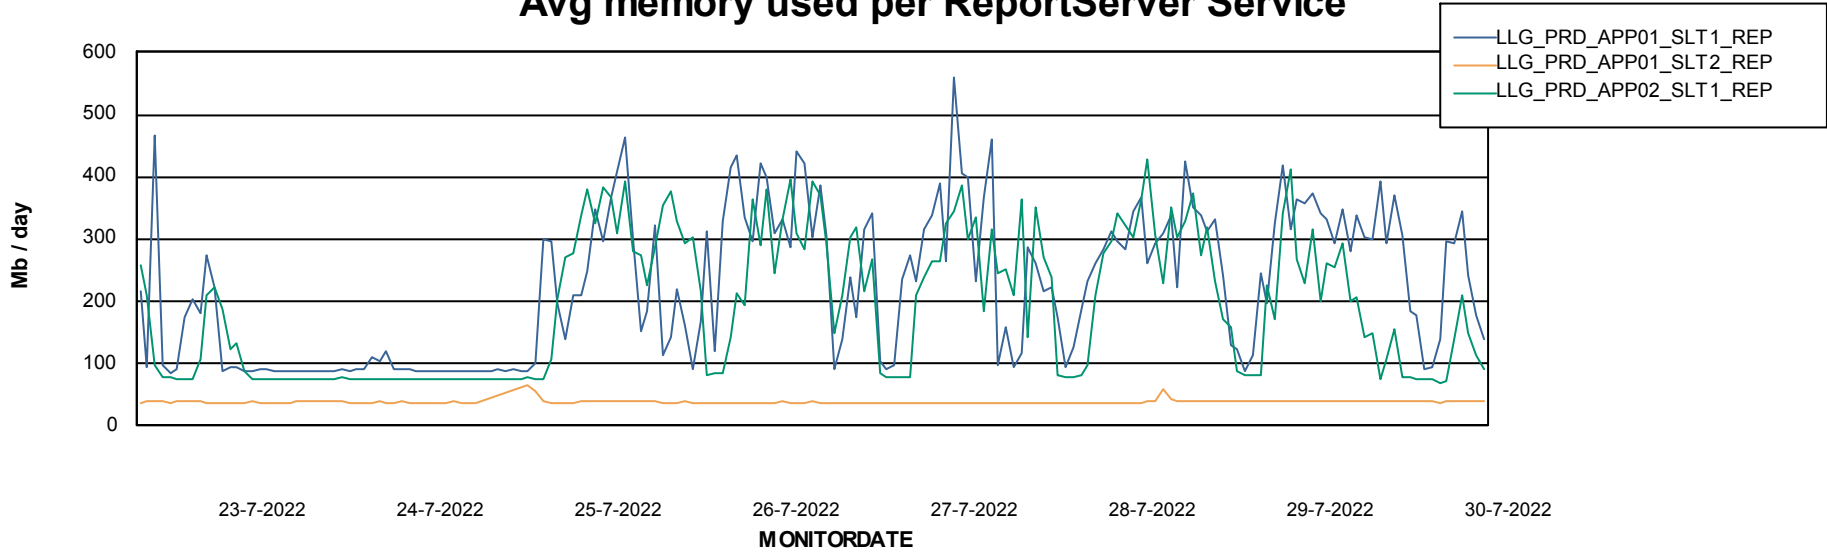

ABSolute Application Server Services

Avg memory used per ReportServer Service