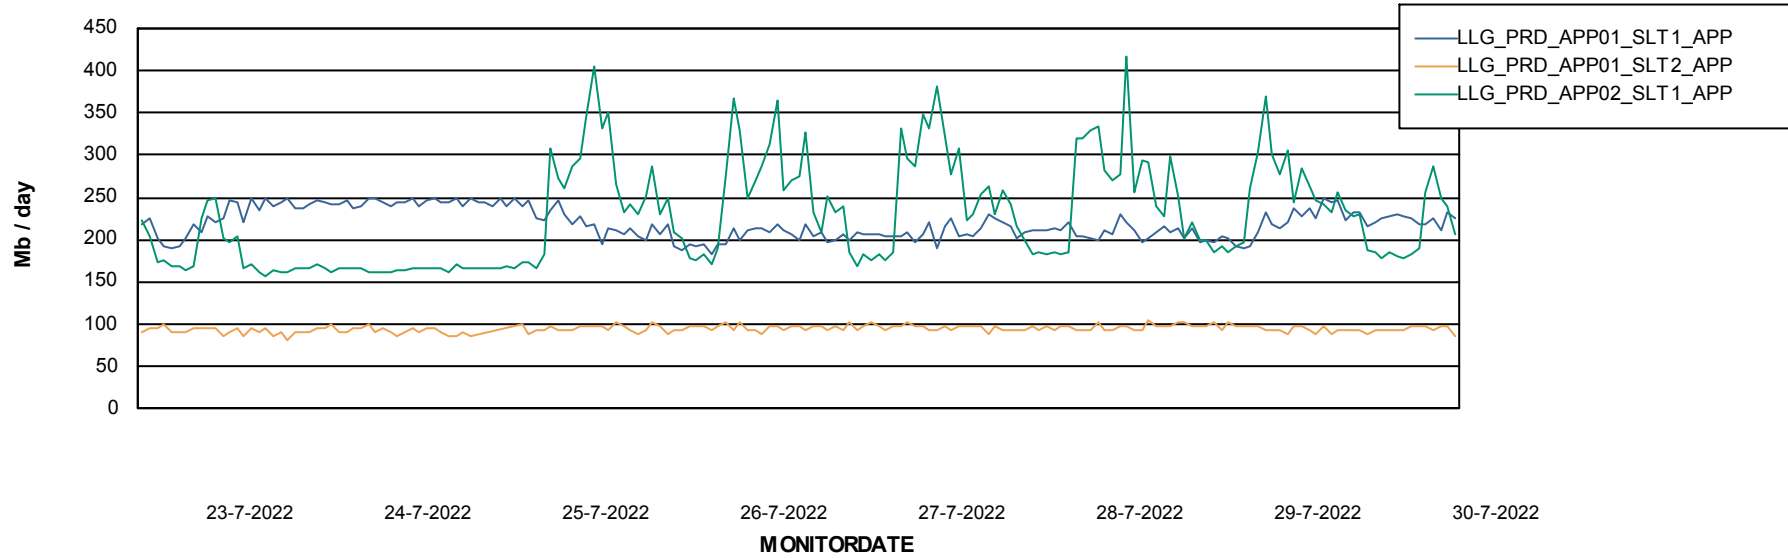

ABSSolute Application Server Services

Avg memory used per ABS Server Service