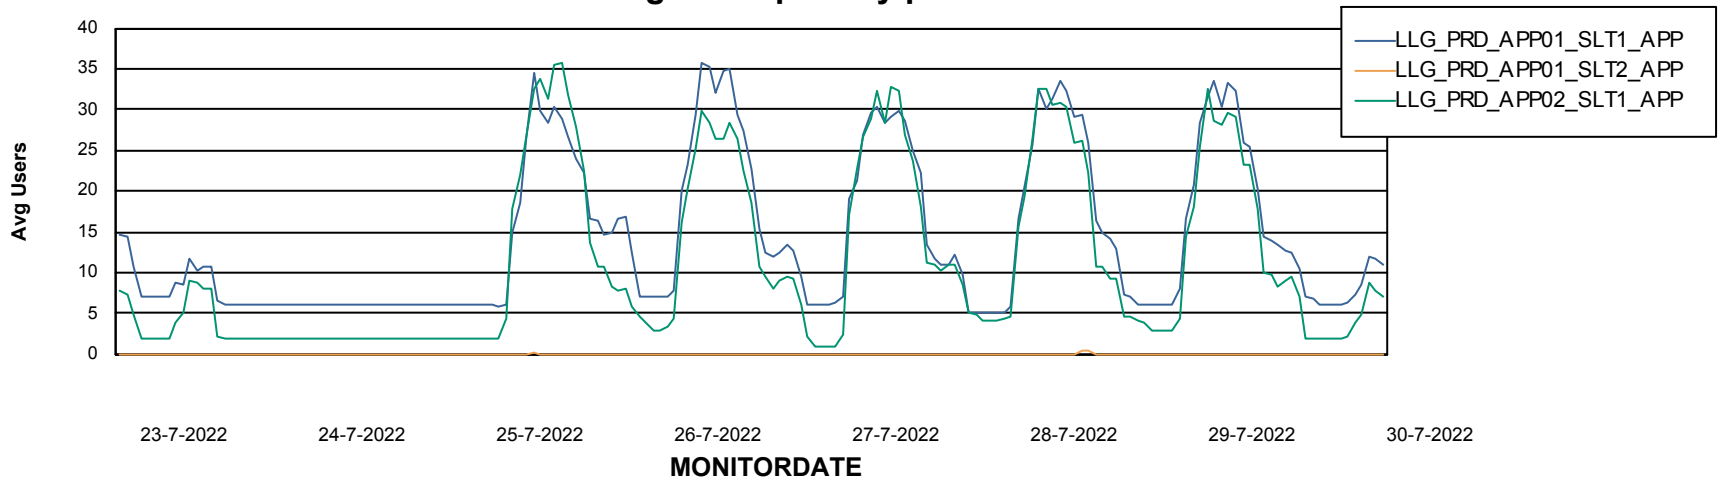

Avg users per day per ABS server