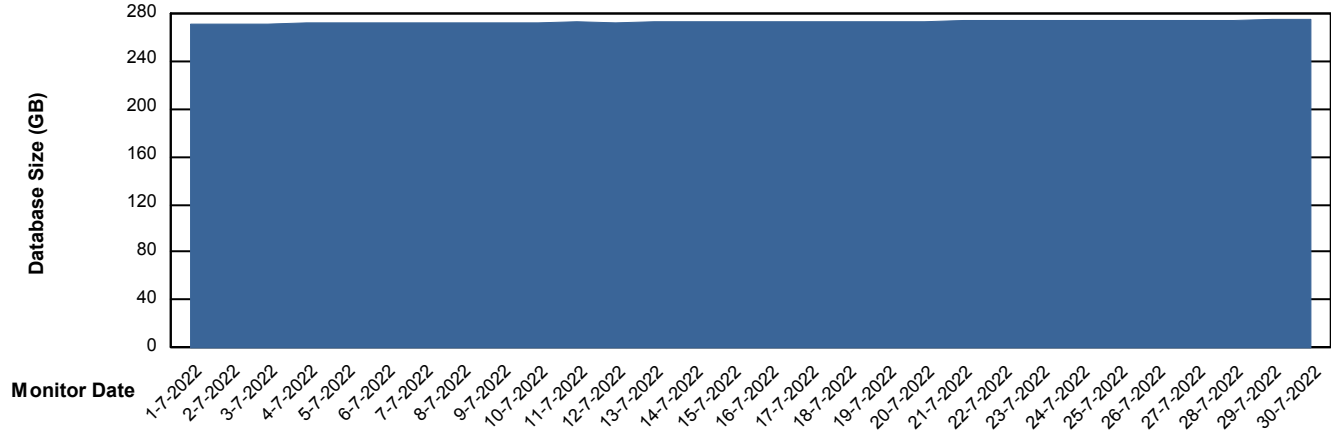

DATABASE SIZE LLGDB_Production

Database growth over last month