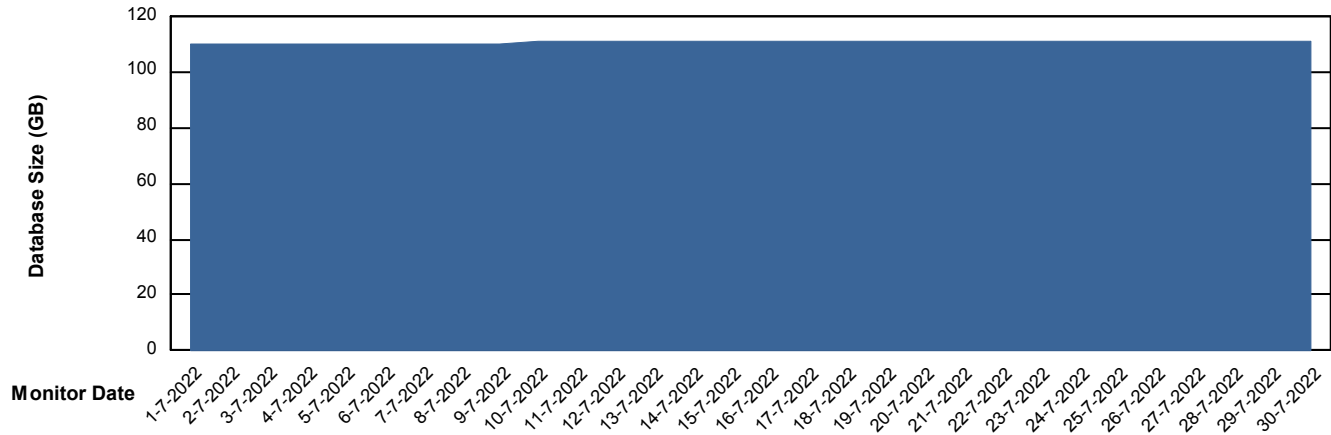

# Weekly SLA Customer Report

Customer LLG\_Production  
Database ID 53

DATABASE SIZE LLGDB\_Production

### Database growth over last month

DATABASE SIZE LLGDBBI\_Production

### Database growth over last month