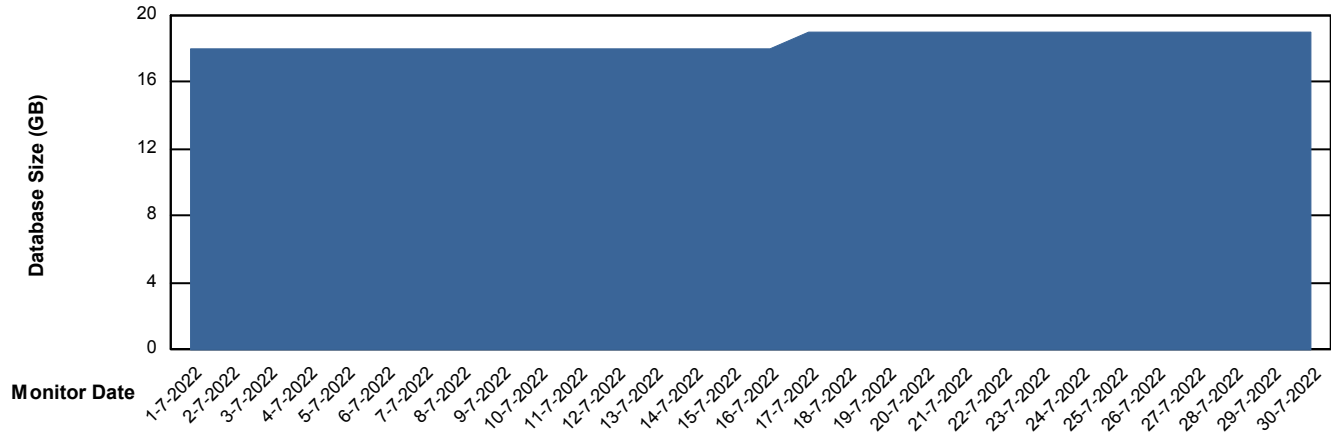

DATABASE SIZE HUE_PRD_S-ORABI_DB

Database growth over last month