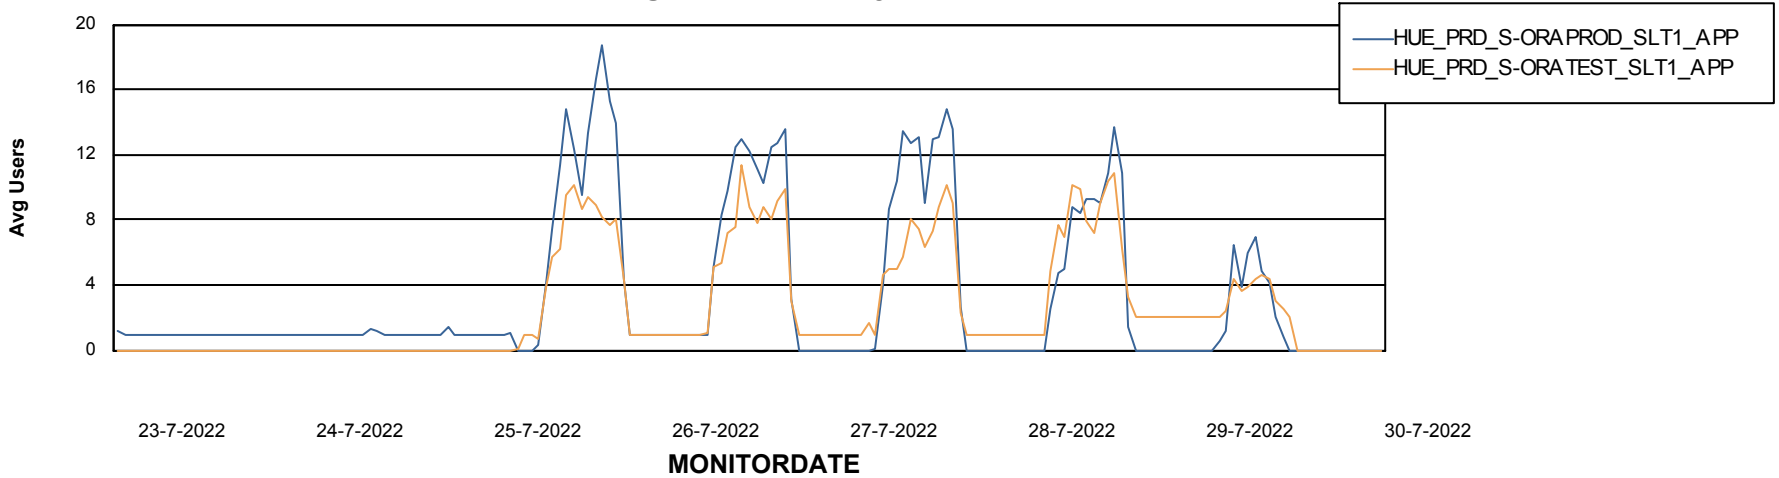

Avg users per day per ABS server