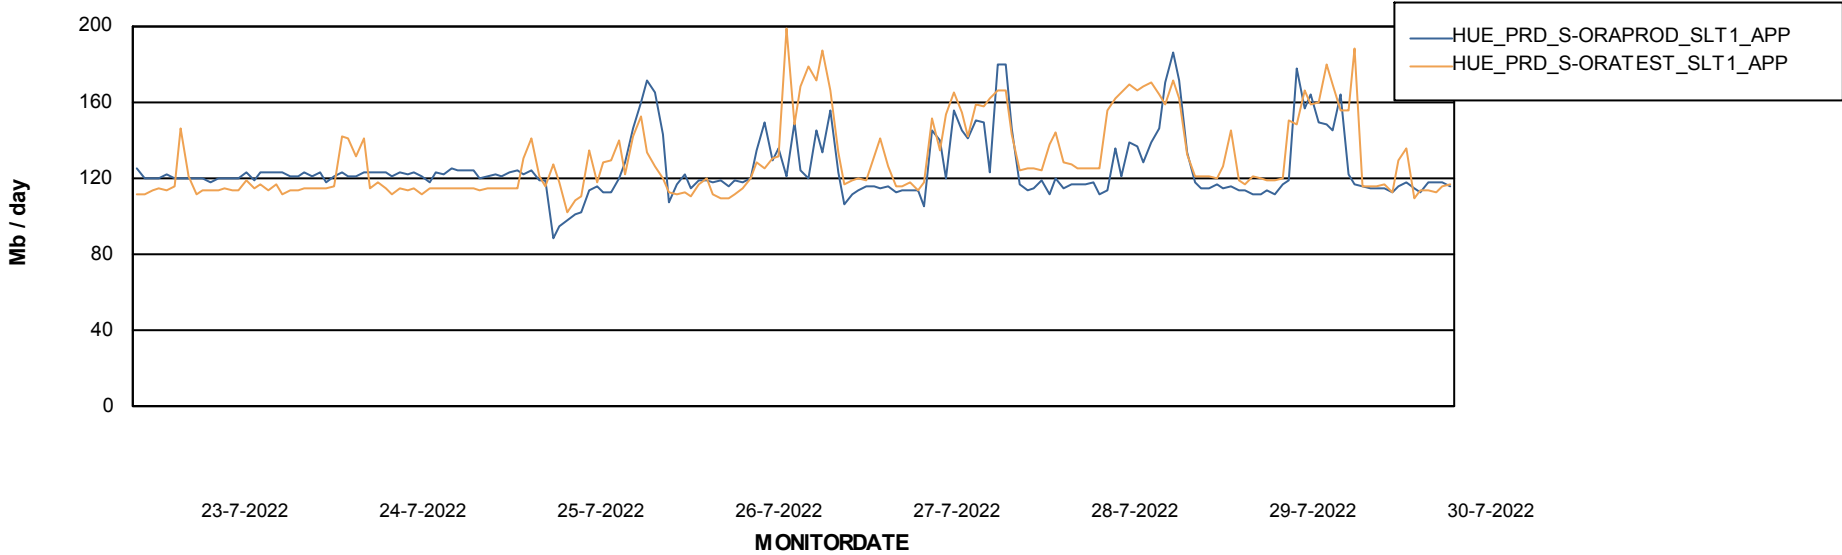

Standby Database Health HUE_Production

Recovery lag for last 7 days

Weekly SLA Customer Report

Customer HUE_Production
Database ID 104

ABSSolute Application Server Services

Avg memory used per ABS Server Service