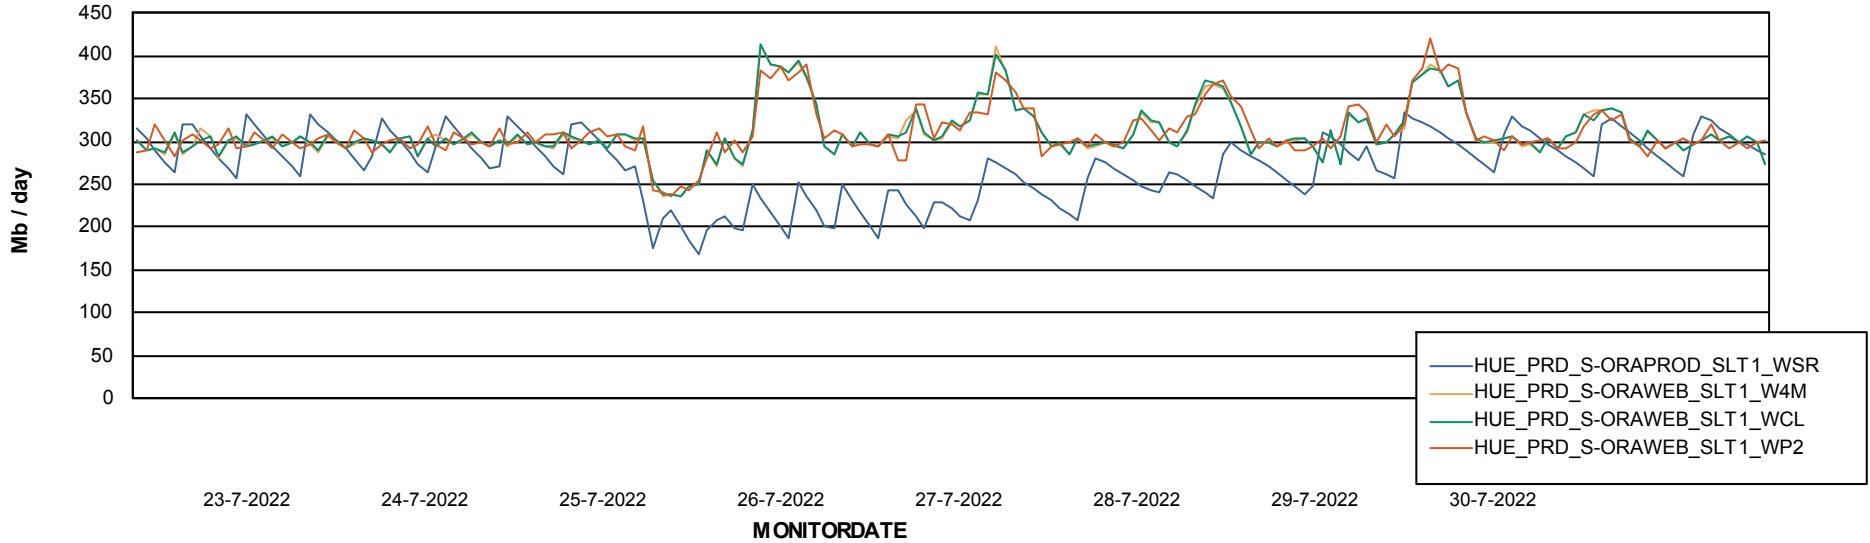

ABSSolute Web Component Services

Avg memory used per ABS Web component