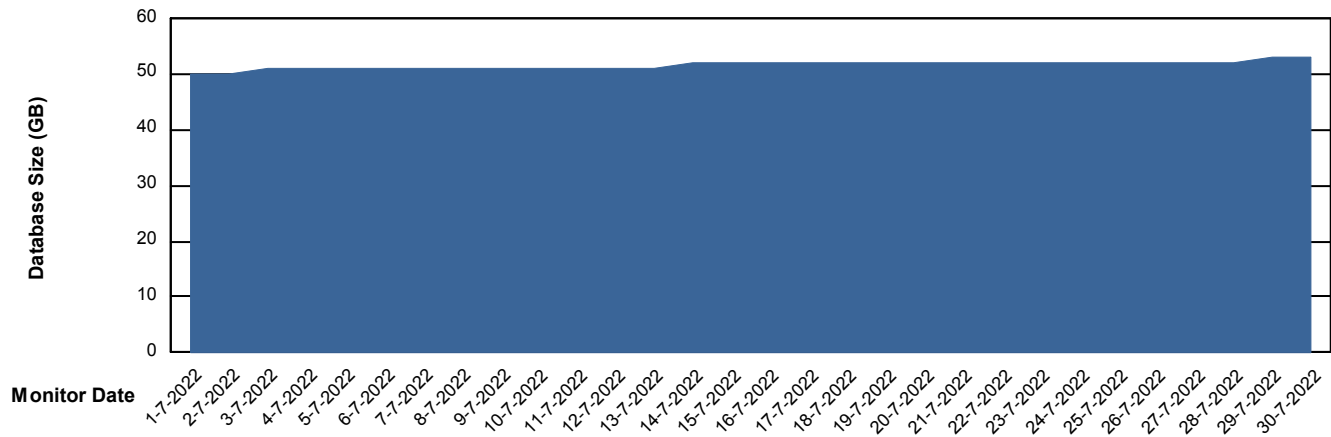

DATABASE SIZE HUE_PRD_S-ORAPROD_DB

Database growth over last month