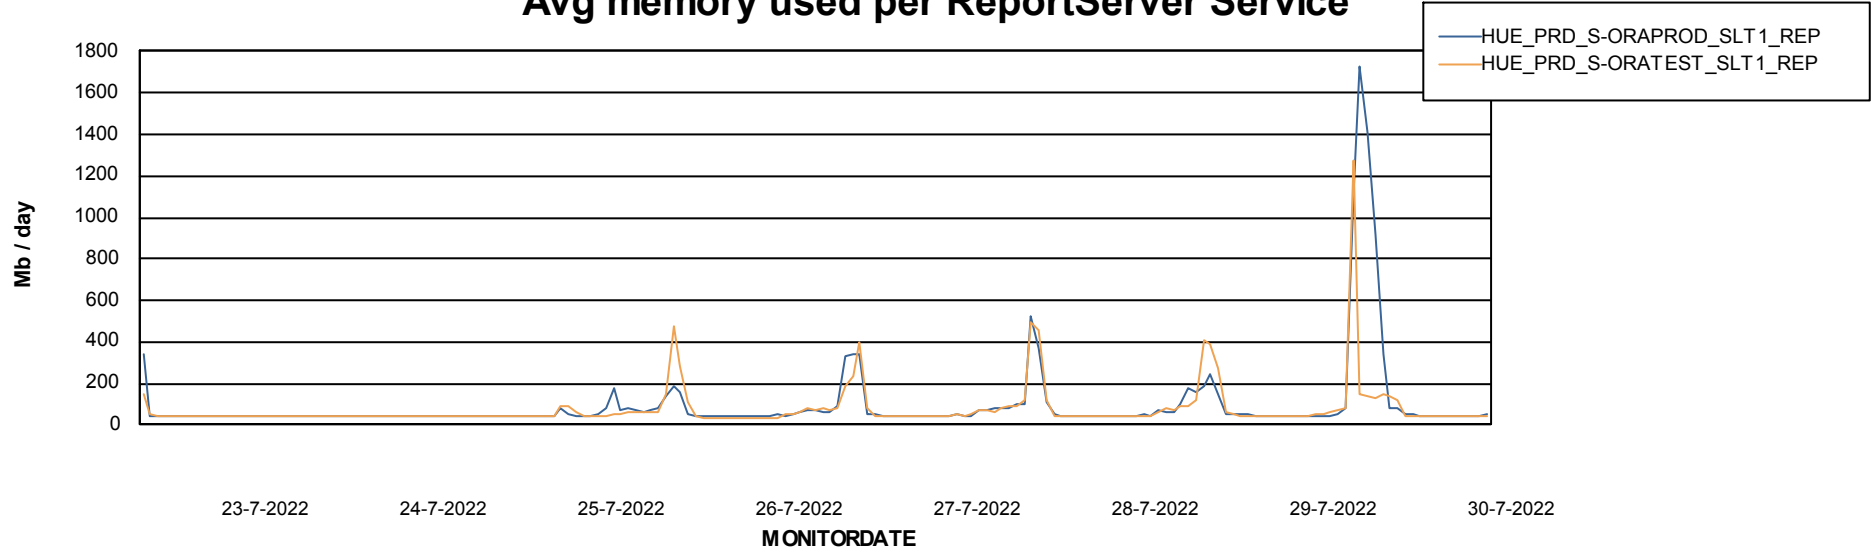

Avg users per day per ABS server

Weekly SLA Customer Report

Customer HUE_Production
Database ID 104

ABSSolute Application ReportServer Services

Avg memory used per ReportServer Service

Weekly SLA Customer Report