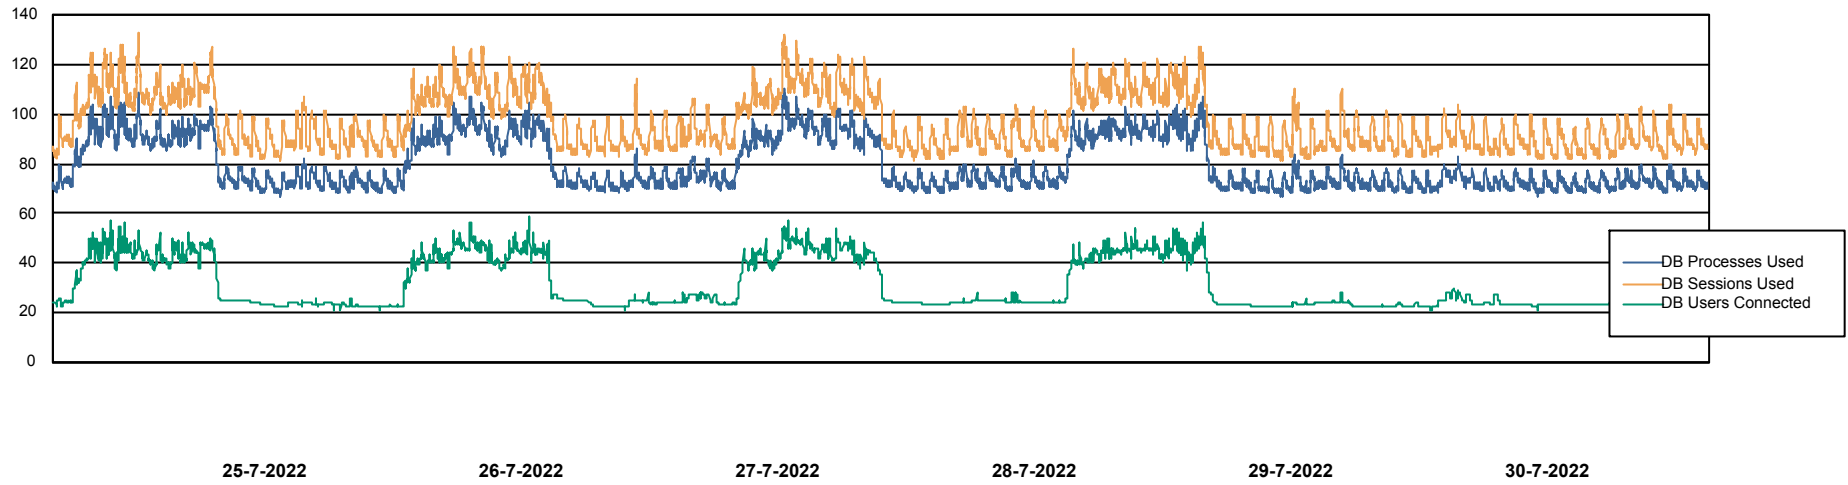

Weekly SLA Customer Report

Customer HUE_Production
Database ID 104

Database Performance HUE_PRD_S-ORABI_DB

Weekly SLA Customer Report

Customer HUE_Production
Database ID 104

Database Performance HUE_PRD_S-ORAPROD_DB