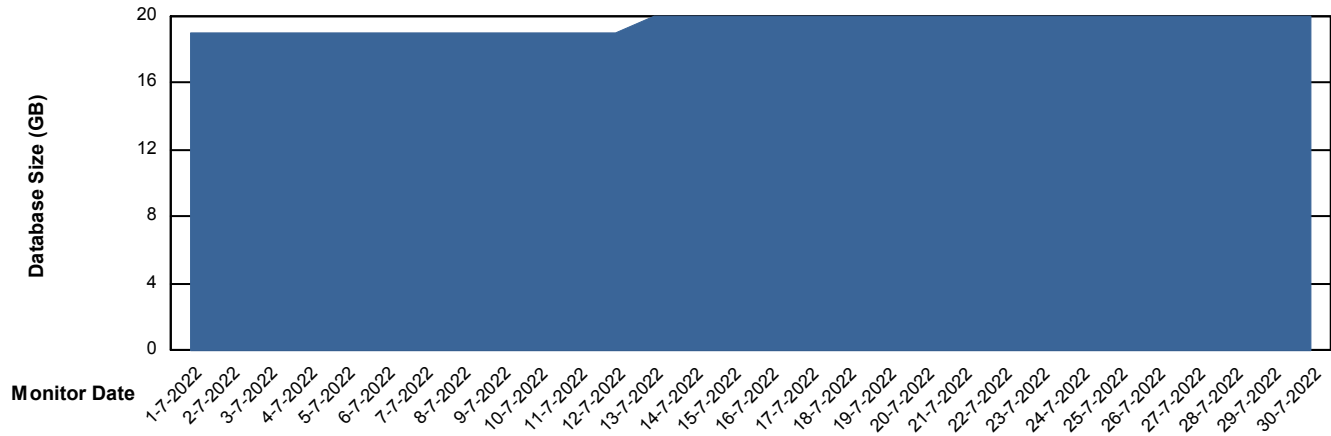

DATABASE SIZE EUT_URM_PRD_URVINA26_DB

Database growth over last month