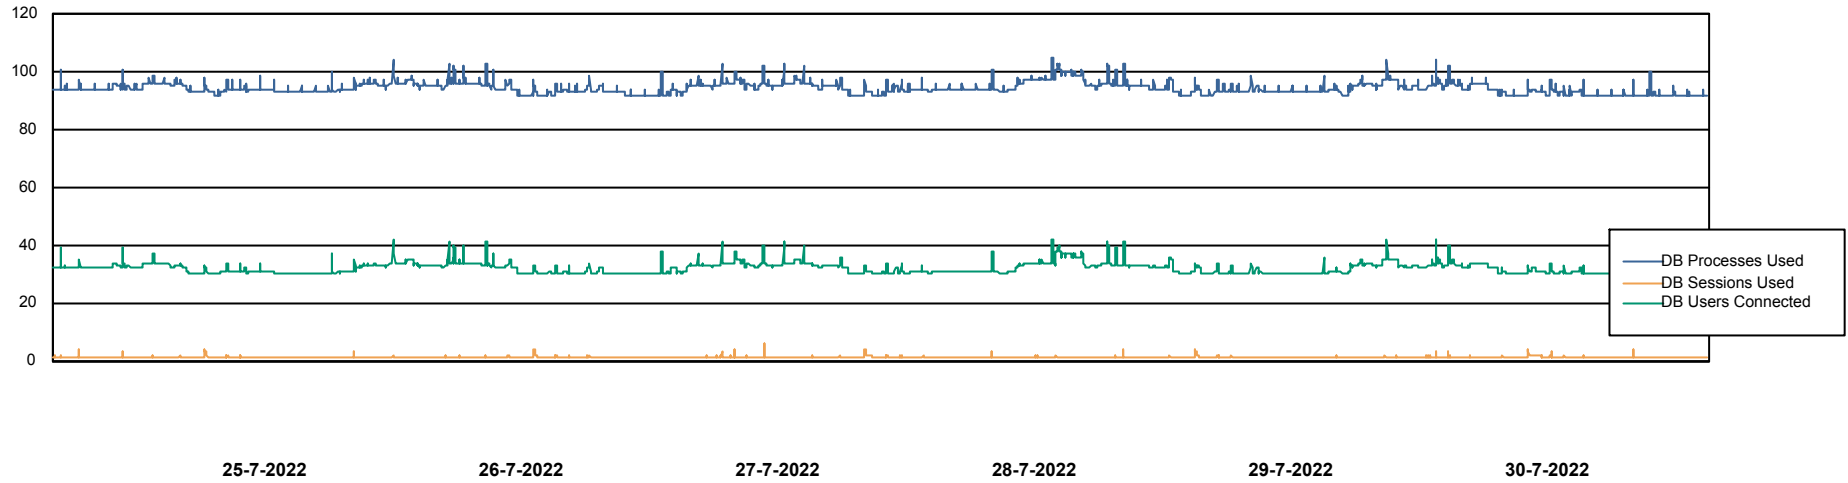

Database Performance EUT_URM_PRD_URVINA26_DB

DB Processes Max 1,000