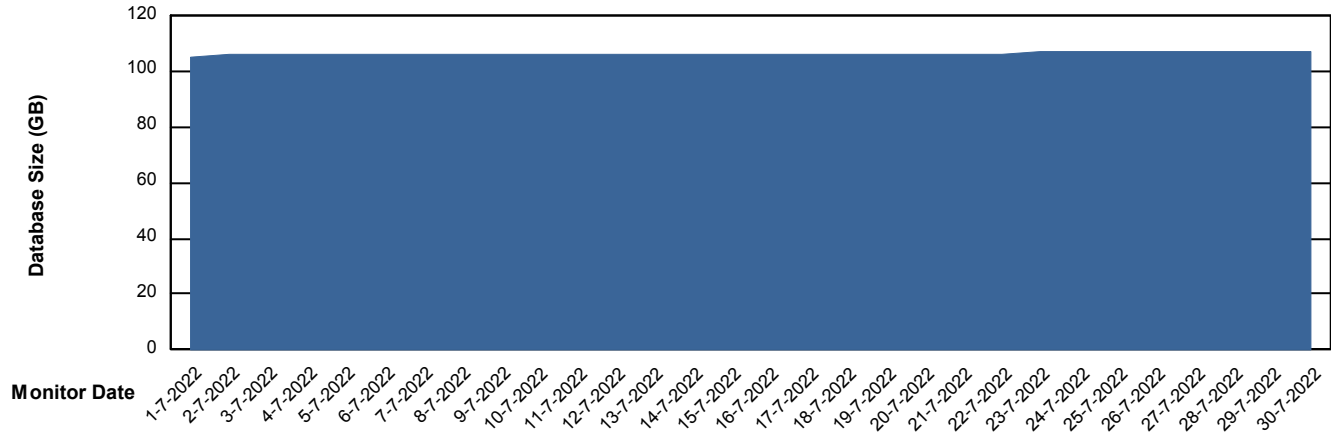

DATABASE SIZE EUT_EUP_PRD_URVINA22T_DB

Database growth over last month