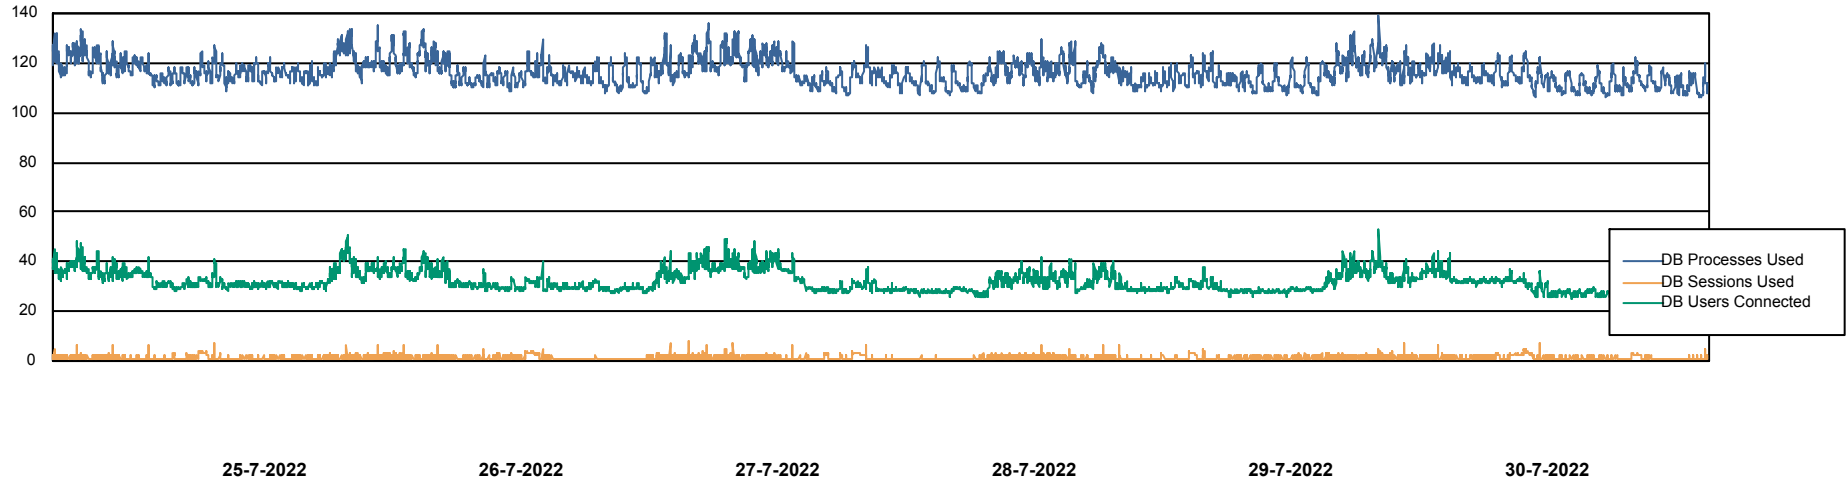

Database Performance EUT_EUP_PRD_URVINA22T_DB

DB Processes Max 500