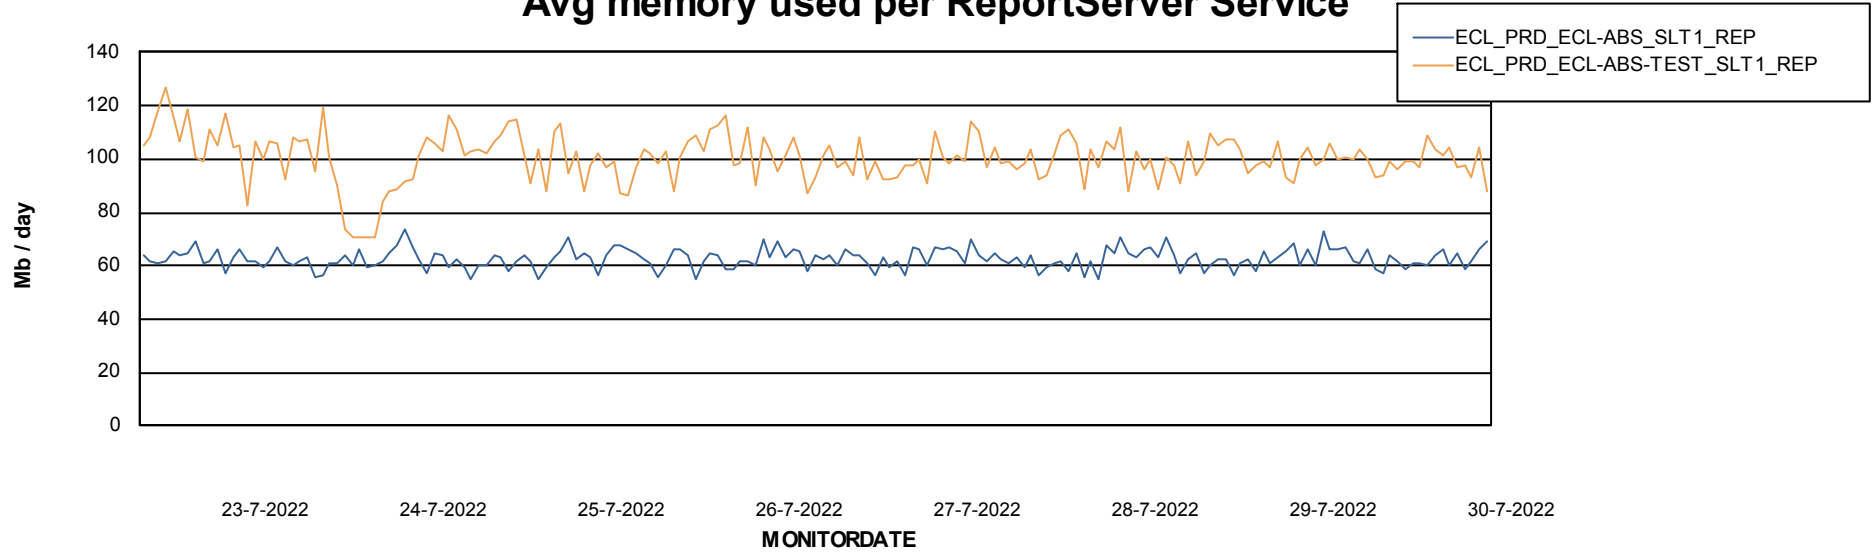

ABSSolute Application ReportServer Services

Avg memory used per ReportServer Service