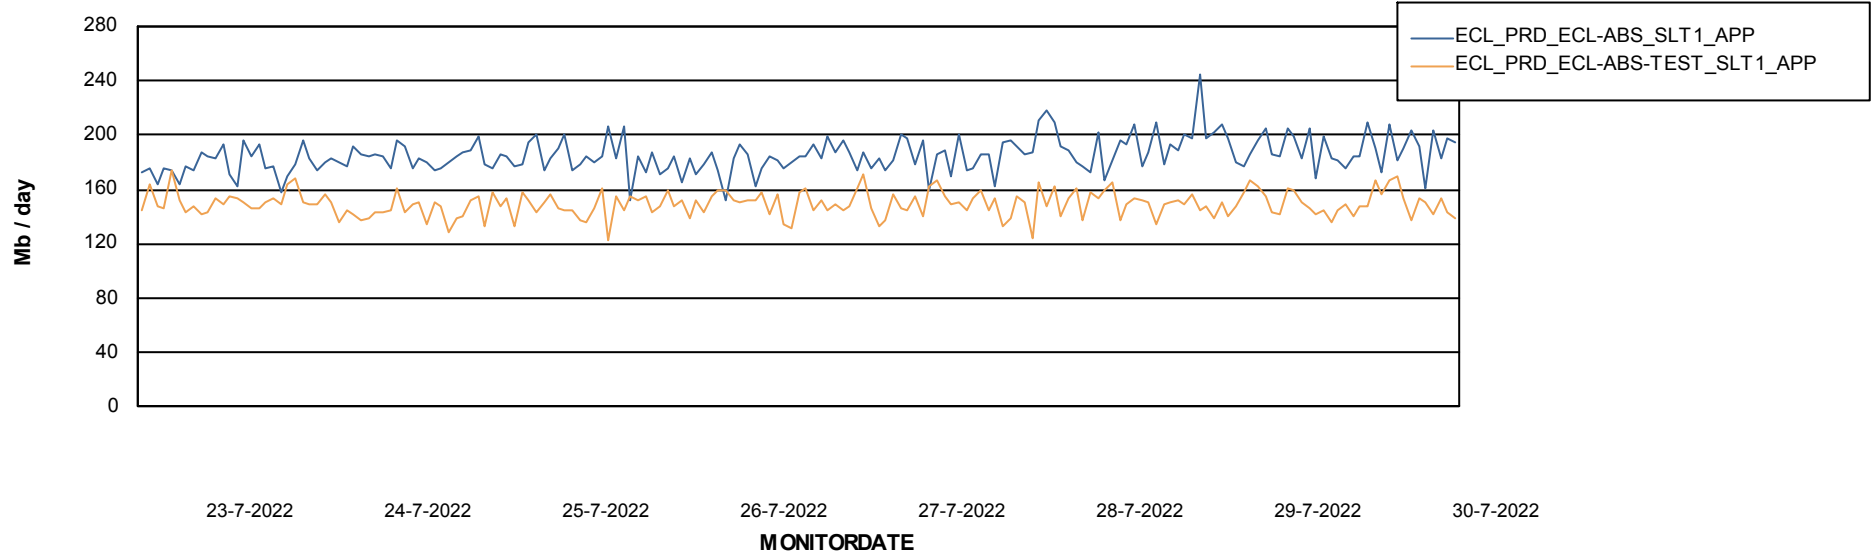

Weekly SLA Customer Report

Customer ECL_Production
Database ID 77

Database Performance ECLDB_Production

Weekly SLA Customer Report

Customer ECL_Production
Database ID 77

Database Performance ECLDB_Standby

DATABASE SIZE ECLDB_Production

Database growth over last month

Weekly SLA Customer Report

Customer ECL_Production
Database ID 77

Database Tablespace ECLDB_Production

Date	Tablespace Name	Filesize (Gb)	Usedsize (Gb)	Percentage free
30-7-2022	ABSDATA	80	60	25
	INDX	8	5	41
29-7-2022	ABSDATA	80	60	25
	INDX	8	5	41
28-7-2022	ABSDATA	80	60	25
	INDX	8	5	41
27-7-2022	ABSDATA	80	60	25
	INDX	8	5	41
26-7-2022	ABSDATA	80	60	25
	INDX	8	5	41
25-7-2022	ABSDATA	80	60	26
	INDX	8	5	41
24-7-2022	ABSDATA	80	59	26
	INDX	8	5	41

Weekly SLA Customer Report

Customer ECL_Production
Database ID 77

ABSSolute Application Server Services

Avg memory used per ABS Server Service

Avg users per day per ABS server

Weekly SLA Customer Report

Customer ECL_Production
Database ID 77