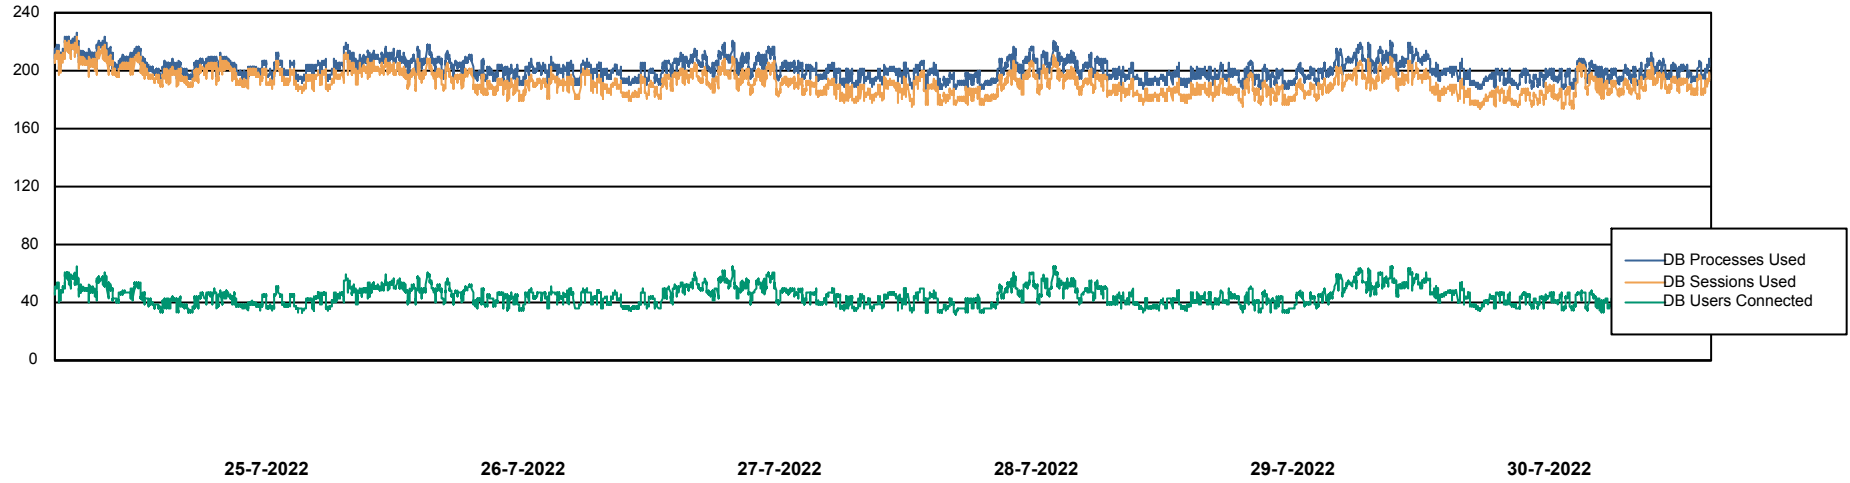

Weekly SLA Customer Report

Customer ECL_Production
Database ID 77

Harddisk Usage ECL_PRD_ECL-ABS-WEB

	Free disk space on C: (%)	Total disk space on C: (Gb)	Used disk space on C: (Gb)
30-7-2022	44	127	71
29-7-2022	44	127	71
28-7-2022	44	127	71
27-7-2022	44	127	71
26-7-2022	44	127	71
25-7-2022	44	127	71
24-7-2022	44	127	71

Weekly SLA Customer Report

Customer ECL_Production
Database ID 77

Database Performance ECLDB_Production

Weekly SLA Customer Report

Customer ECL_Production
Database ID 77

Database Performance ECLDB_Standby

DATABASE SIZE ECLDB_Production