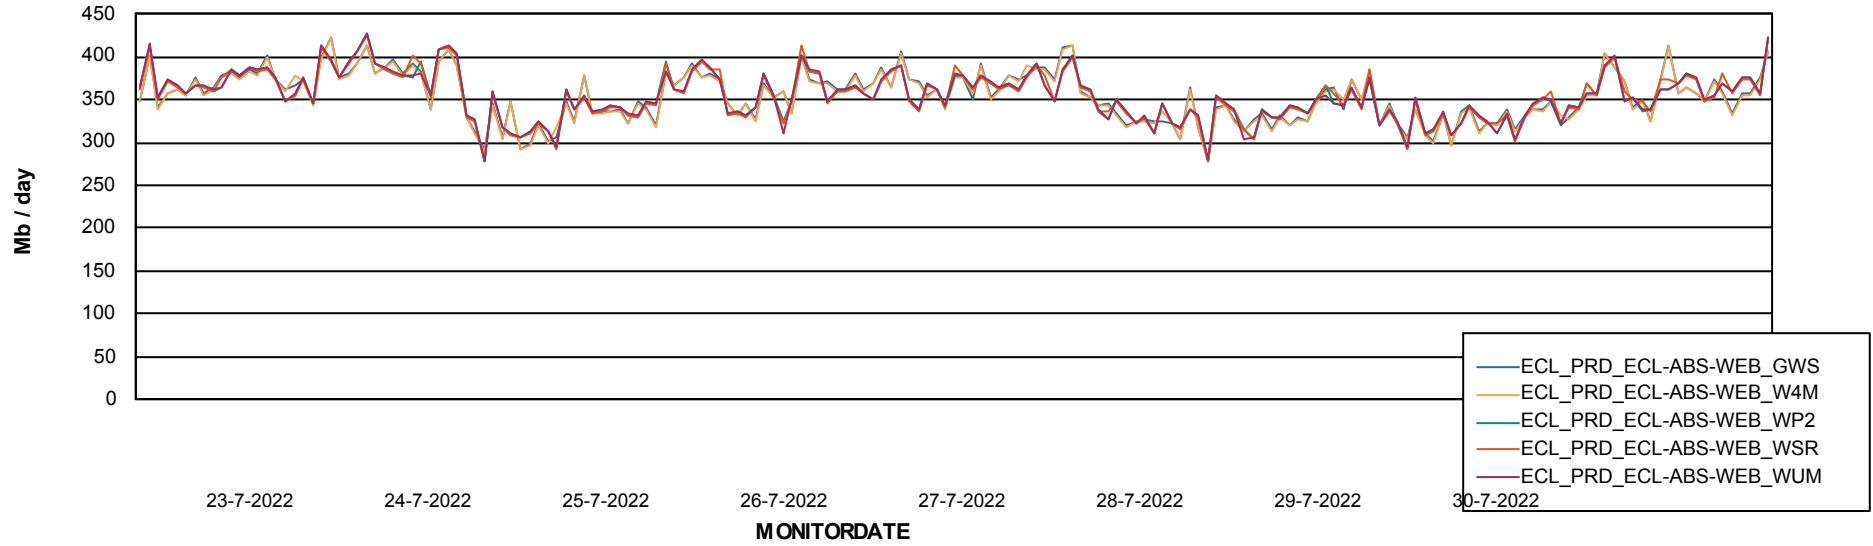

ABSSolute Application ReportServer Services

Avg memory used per ReportServer Service

Weekly SLA Customer Report

Customer ECL_Production
Database ID 77

ABSolute Web Component Services

Avg memory used per ABS Web component