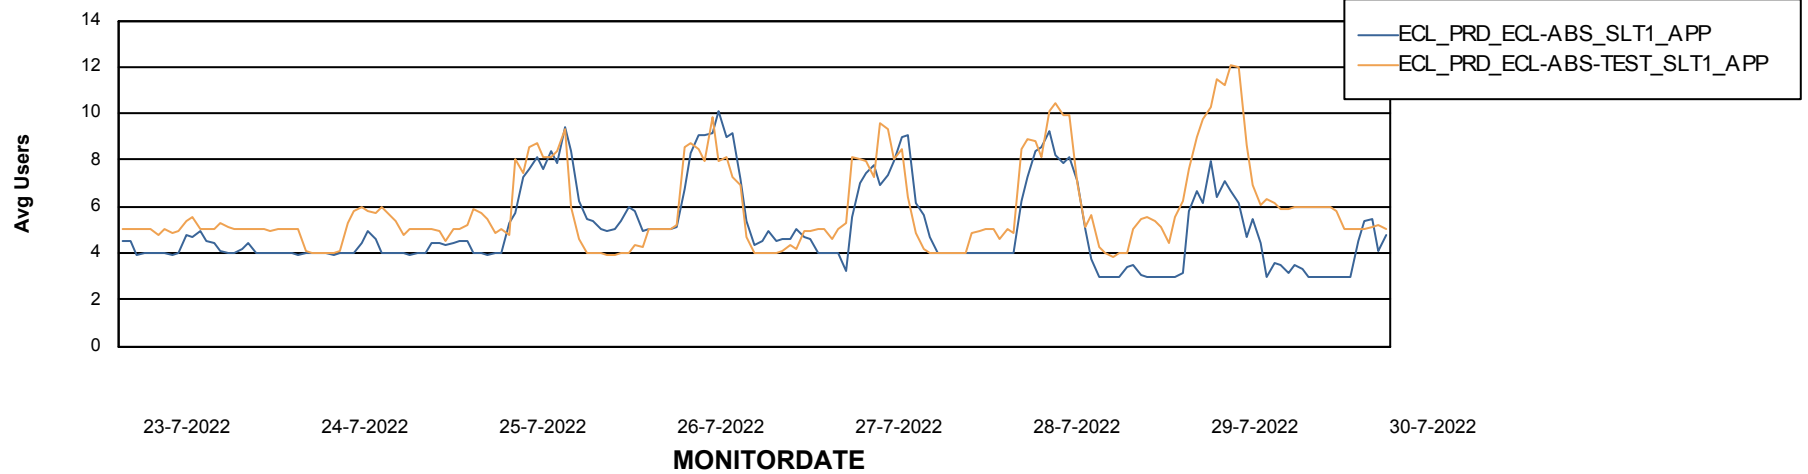

Weekly SLA Customer Report

Customer ECL_Production
Database ID 77

ABSSolute Application Server Services

Avg memory used per ABS Server Service

Avg users per day per ABS server

Weekly SLA Customer Report

Customer ECL_Production
Database ID 77