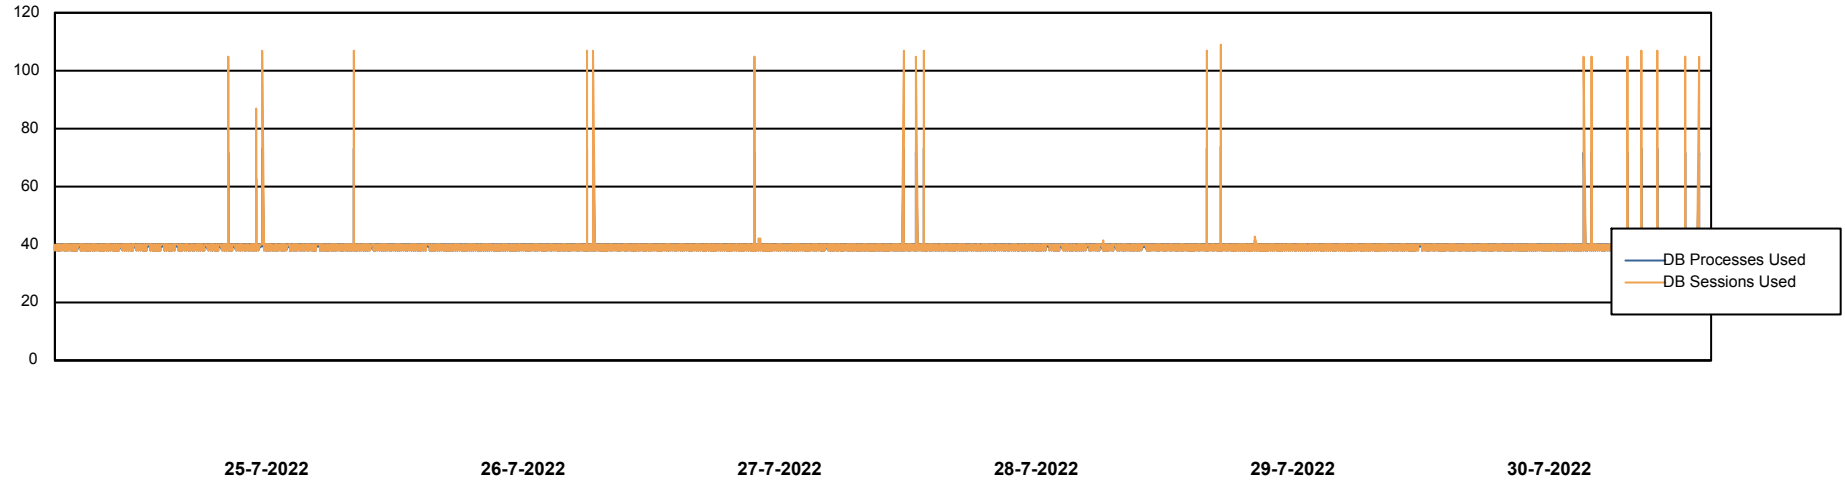

Weekly SLA Customer Report

Customer ECL_Production
Database ID 77

Database Performance ECLDB_Production

Weekly SLA Customer Report

Customer ECL_Production
Database ID 77

Database Performance ECLDB_Standby

DATABASE SIZE ECLDB_Production