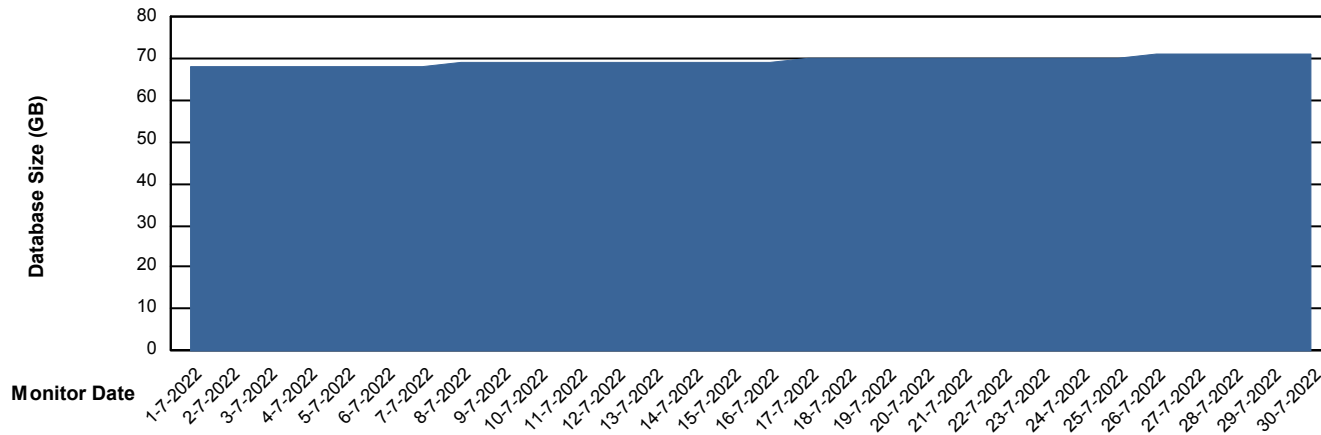

Weekly SLA Customer Report

Customer ECL_Production
Database ID 77

Database Performance ECLDB_Production

Weekly SLA Customer Report

Customer ECL_Production
Database ID 77

Database Performance ECLDB_Standby

DATABASE SIZE ECLDB_Production

Database growth over last month

Weekly SLA Customer Report

Customer ECL_Production
Database ID 77

Database Tablespace ECLDB_Production

Date	Tablespace Name	Filesize (Gb)	Usedsize (Gb)	Percentage free
30-7-2022	ABSDATA	80	60	25
	INDX	8	5	41
29-7-2022	ABSDATA	80	60	25
	INDX	8	5	41
28-7-2022	ABSDATA	80	60	25
	INDX	8	5	41
27-7-2022	ABSDATA	80	60	25
	INDX	8	5	41
26-7-2022	ABSDATA	80	60	25
	INDX	8	5	41
25-7-2022	ABSDATA	80	60	26
	INDX	8	5	41
24-7-2022	ABSDATA	80	59	26
	INDX	8	5	41