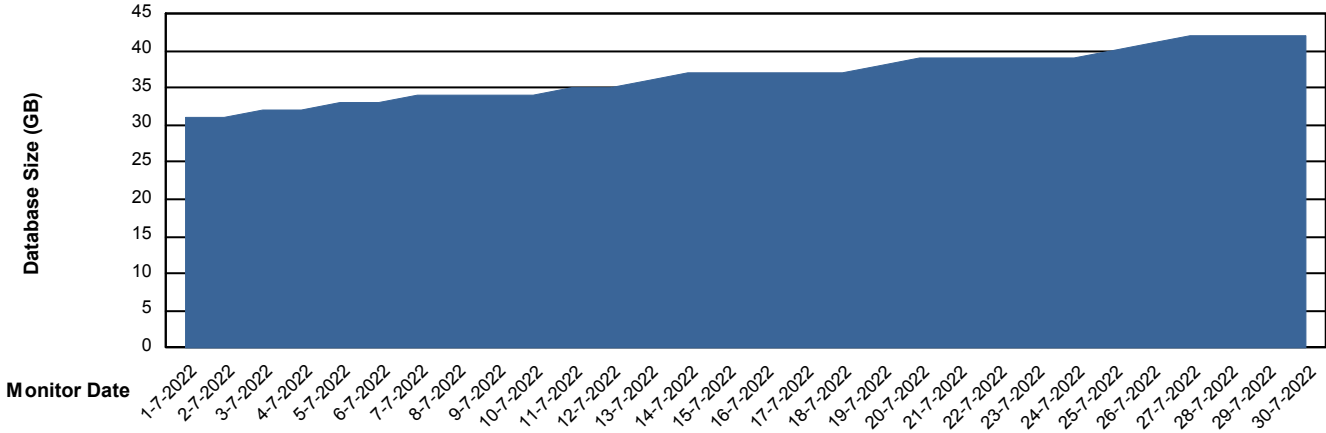

DATABASE SIZE DFDDDB_Production

Database growth over last month