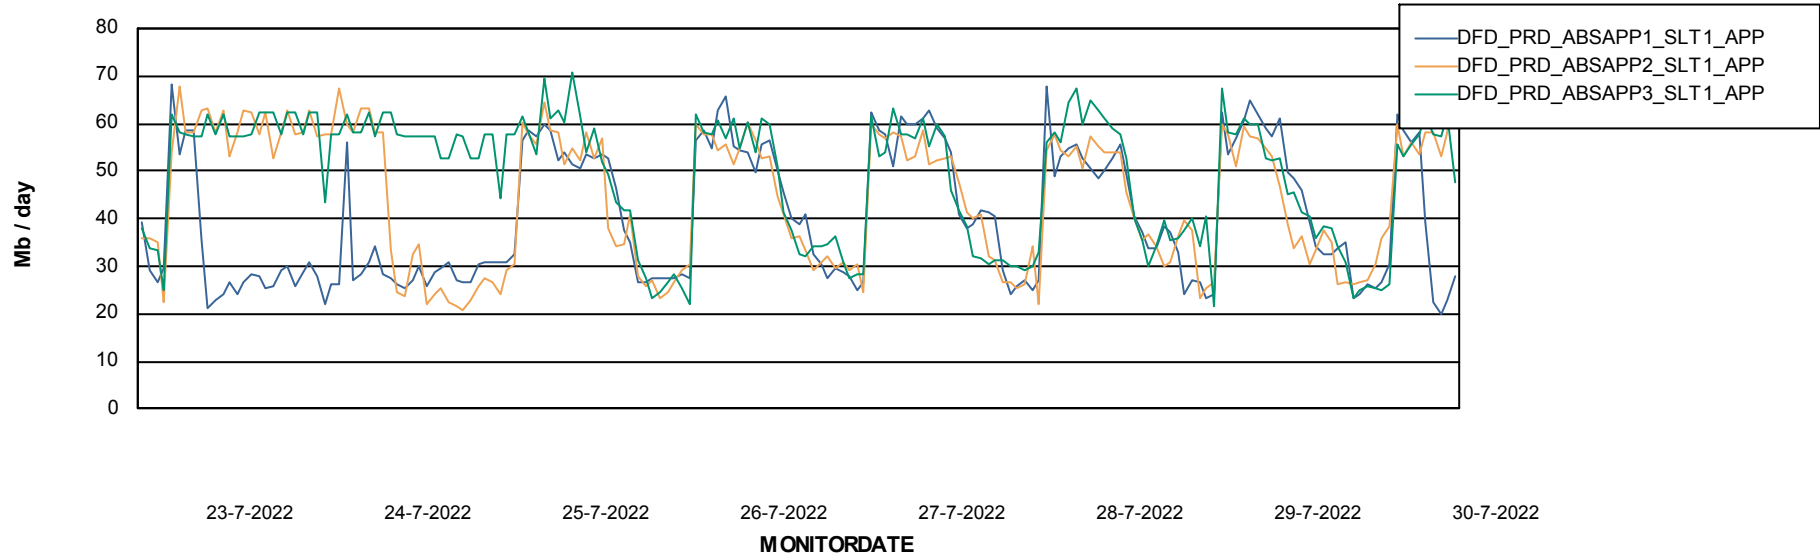

ABSSolute Application Server Services

Avg memory used per ABS Server Service