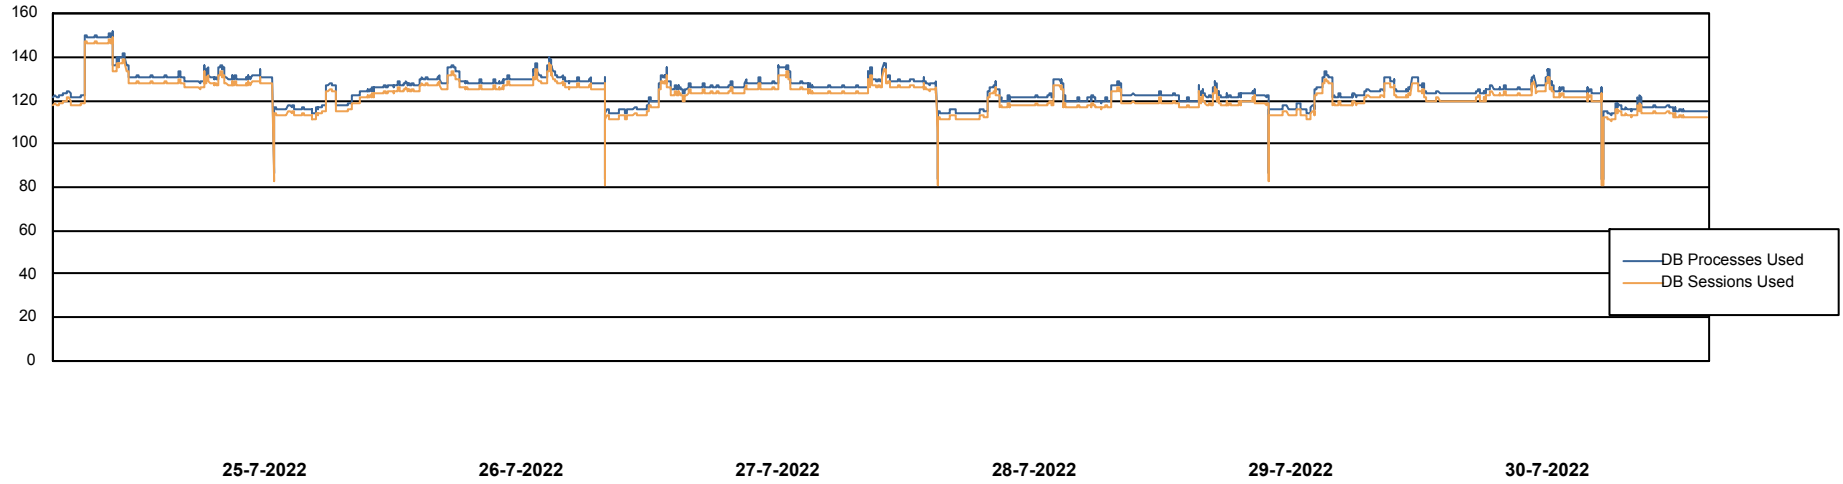

Database Performance DFDDB_Production

DB Processes Max 600
DB Sessions Max 4