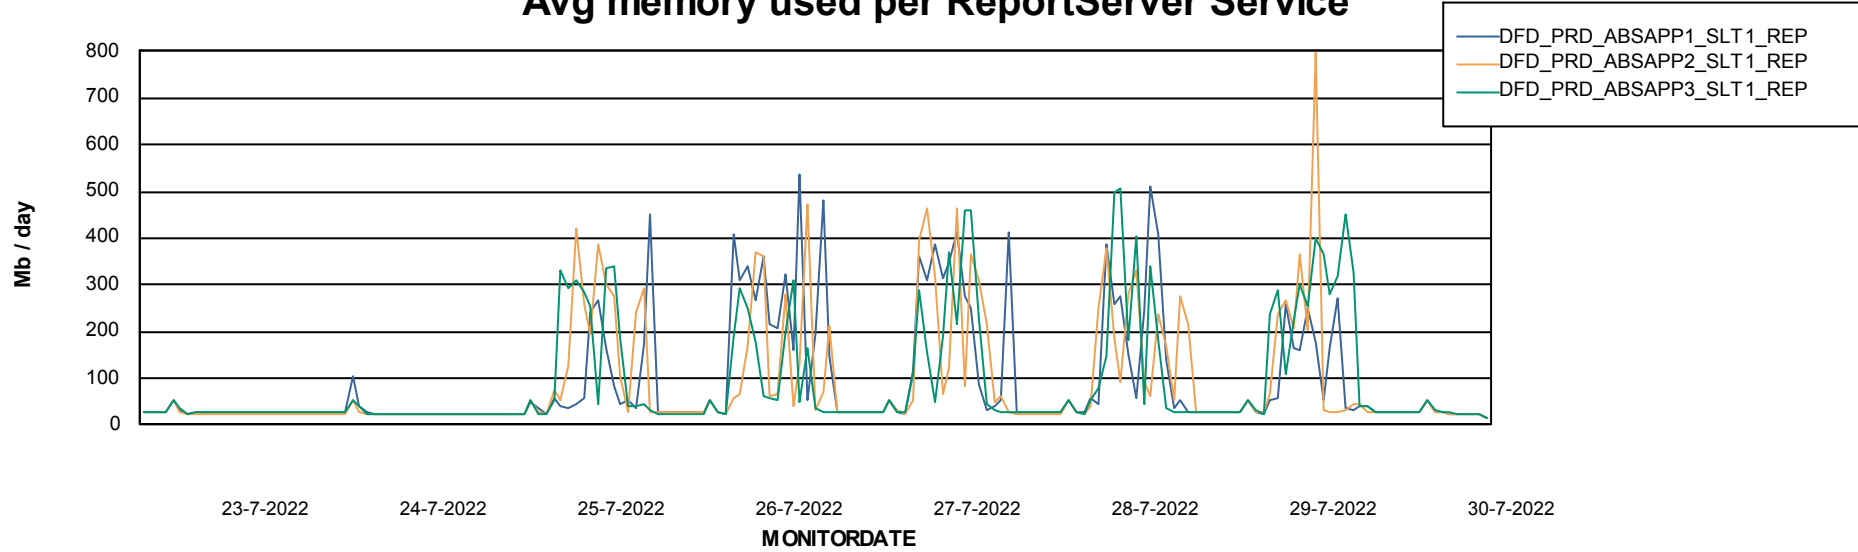

ABSSolute Application ReportServer Services

Avg memory used per ReportServer Service