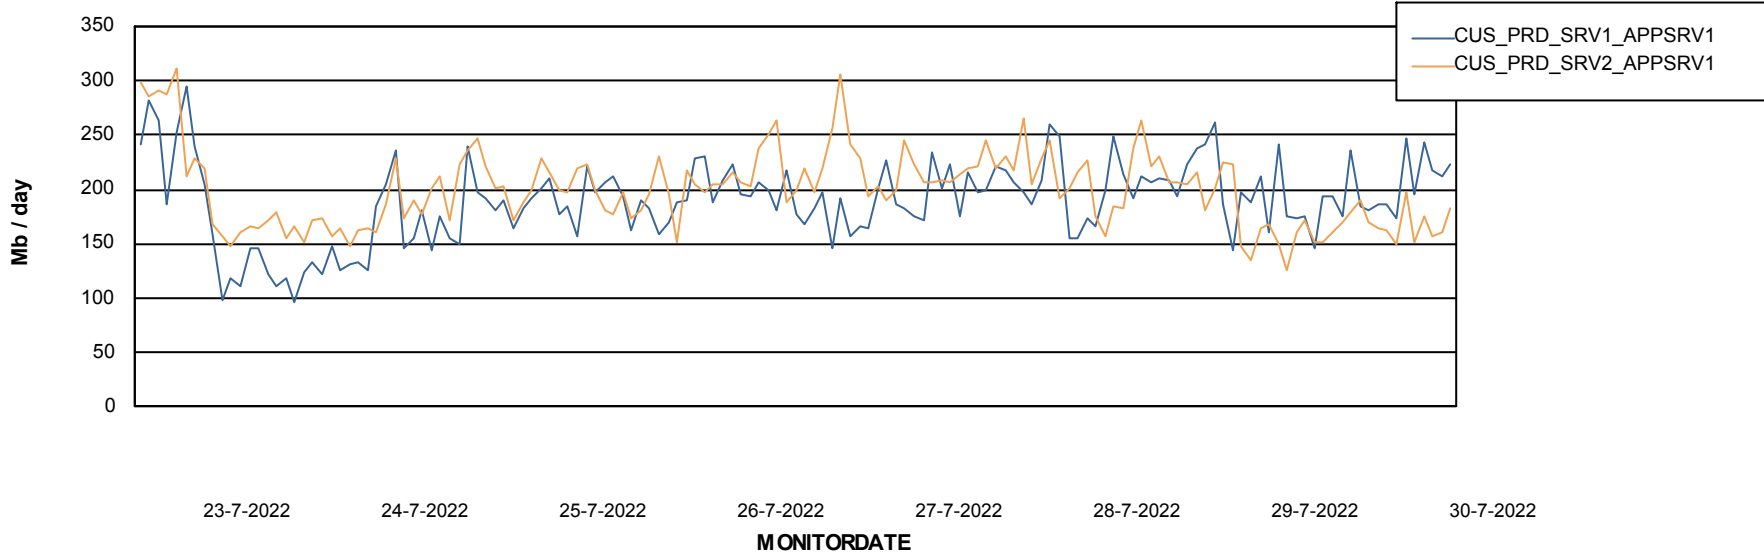

Standby Database Health CUS_Production

Recovery lag for last 7 days

Weekly SLA Customer Report

Customer CUS_Production
Database ID 131

ABSSolute Application Server Services

Avg memory used per ABS Server Service