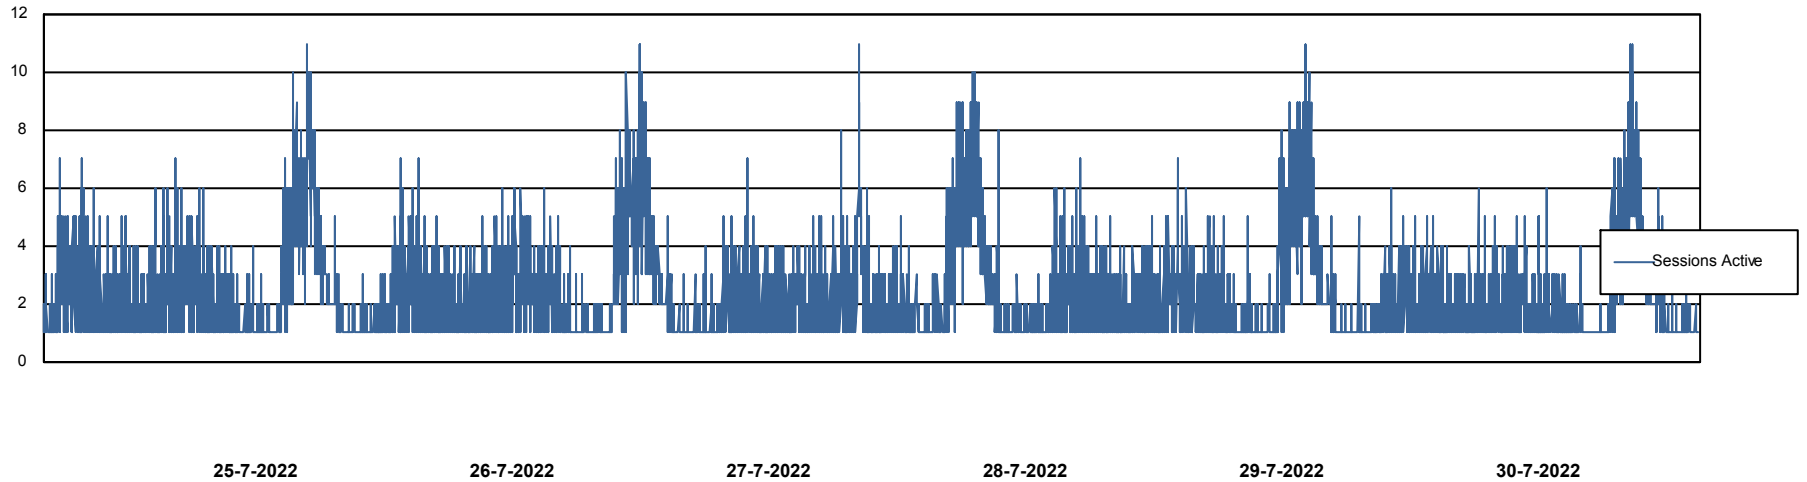

Harddisk Usage CUS_StandByDBSrv_ABSD2

	Free disk space on C: (%)	Total disk space on C: (Gb)	Used disk space on C: (Gb)	Free disk space on D: (%)	Total disk space on D: (Gb)	Used disk space on D: (Gb)
30-7-2022	68	199	64	22	1,024	800
29-7-2022	68	199	64	22	1,024	799
28-7-2022	68	199	64	22	1,024	801
27-7-2022	68	199	64	22	1,024	800
26-7-2022	68	199	64	22	1,024	798
25-7-2022	68	199	64	23	1,024	790
24-7-2022	68	199	63	23	1,024	792

Weekly SLA Customer Report

Customer CUS_Production
Database ID 131

Database Performance CUS_ProdDB_Primary

Weekly SLA Customer Report

Customer CUS_Production
Database ID 131

Database Performance CUS_ProdDB_Standby