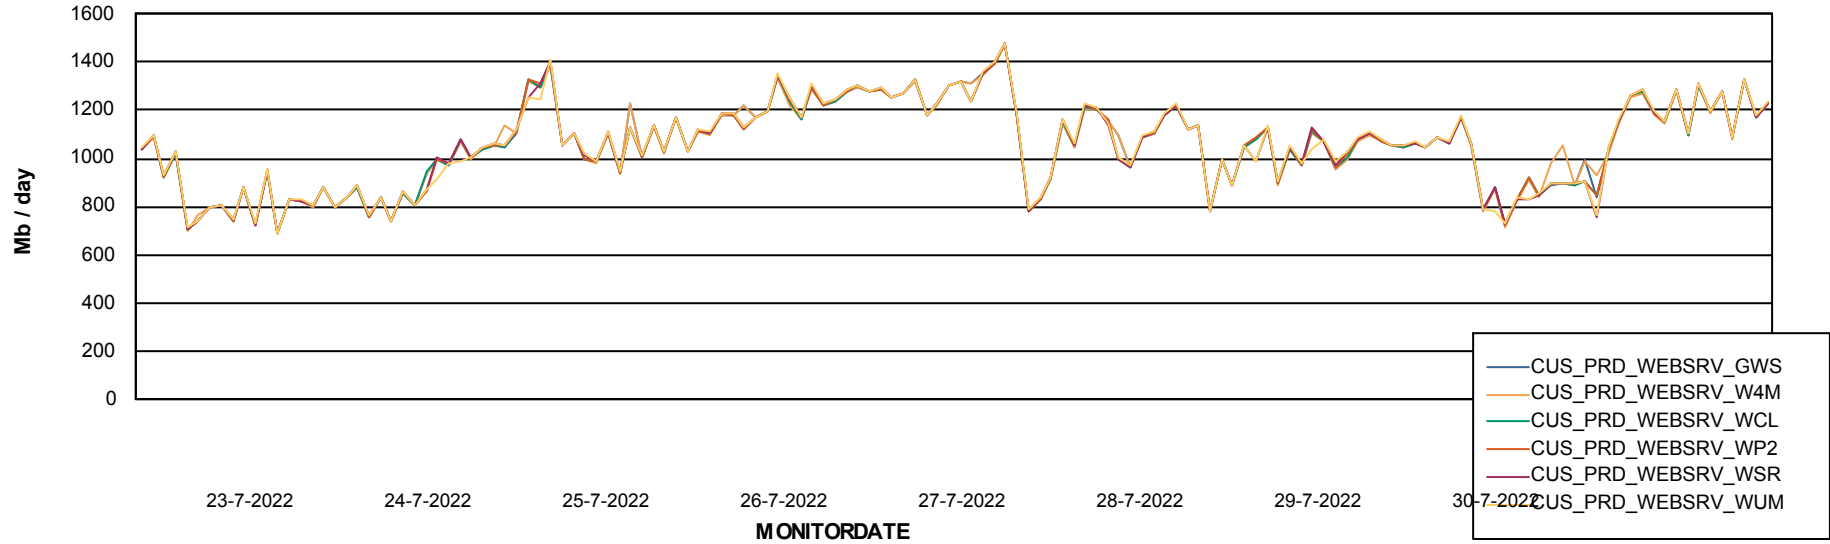

ABSSolute Web Component Services

Avg memory used per ABS Web component