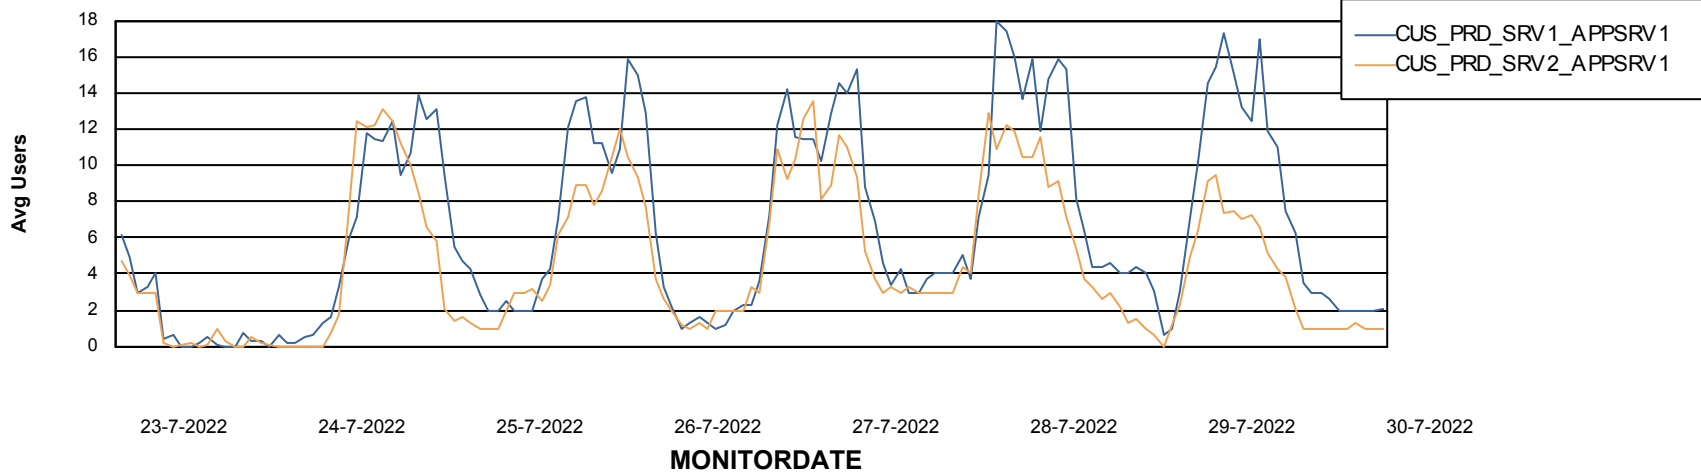

Avg users per day per ABS server