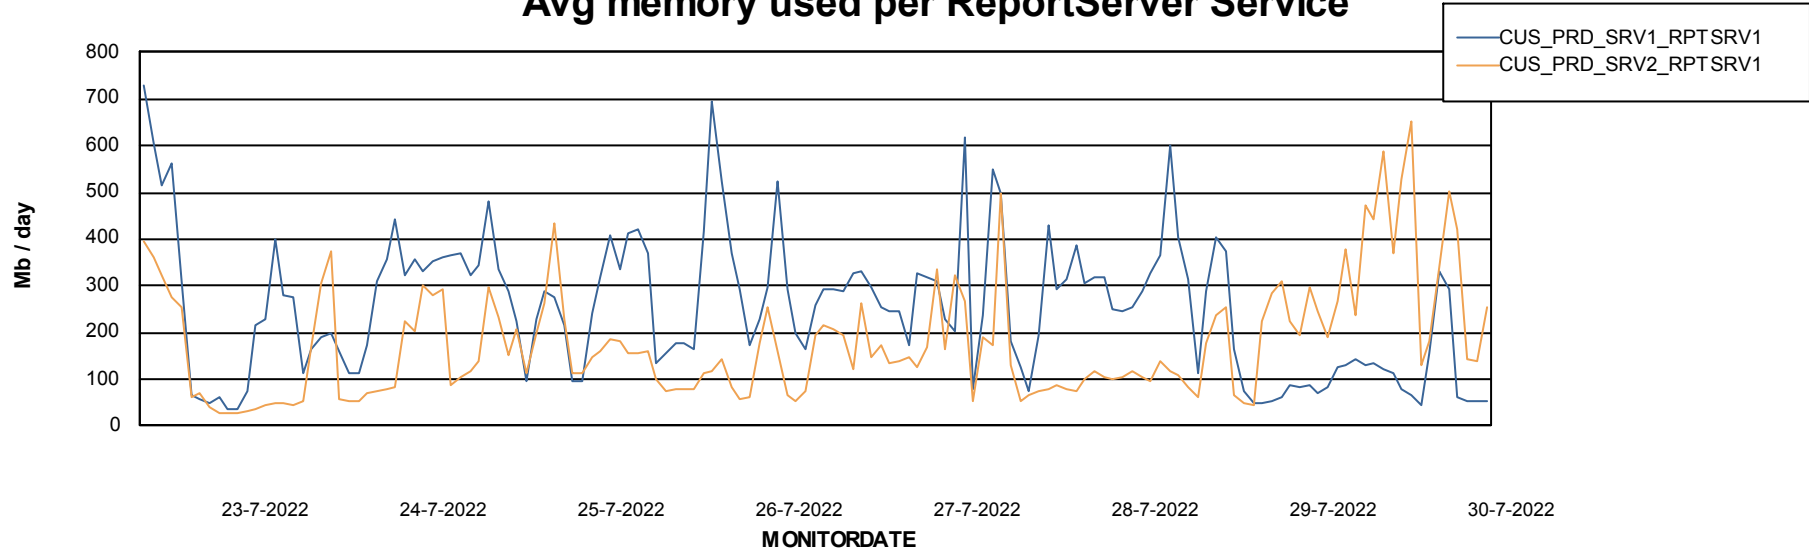

Avg users per day per ABS server

Weekly SLA Customer Report

Customer CUS_Production
Database ID 131

ABSSolute Web Component Services

Avg memory used per ReportServer Service

Weekly SLA Customer Report

Customer CUS_Production
Database ID 131