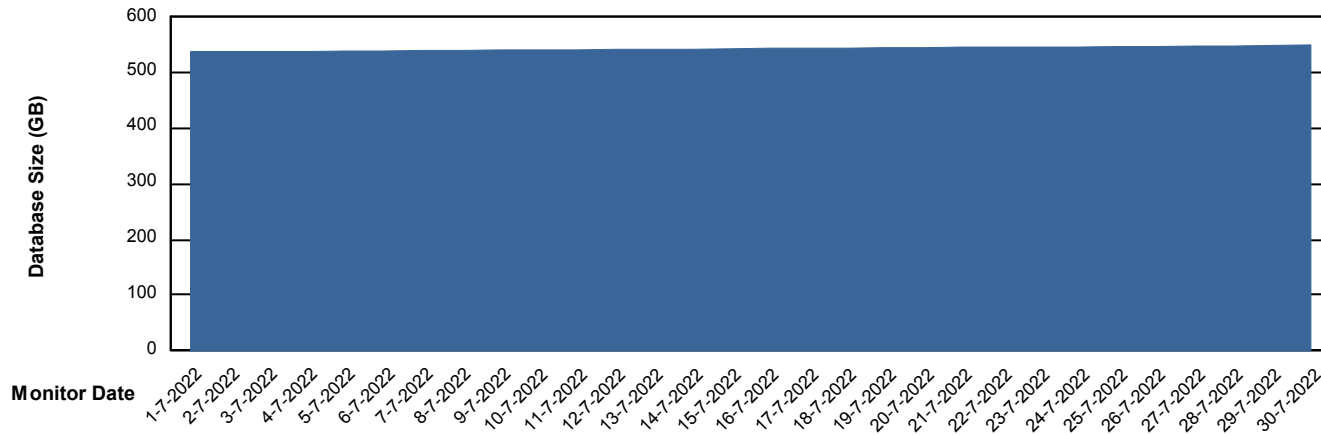

DATABASE SIZE CUS_ProdDB_Primary

Database growth over last month