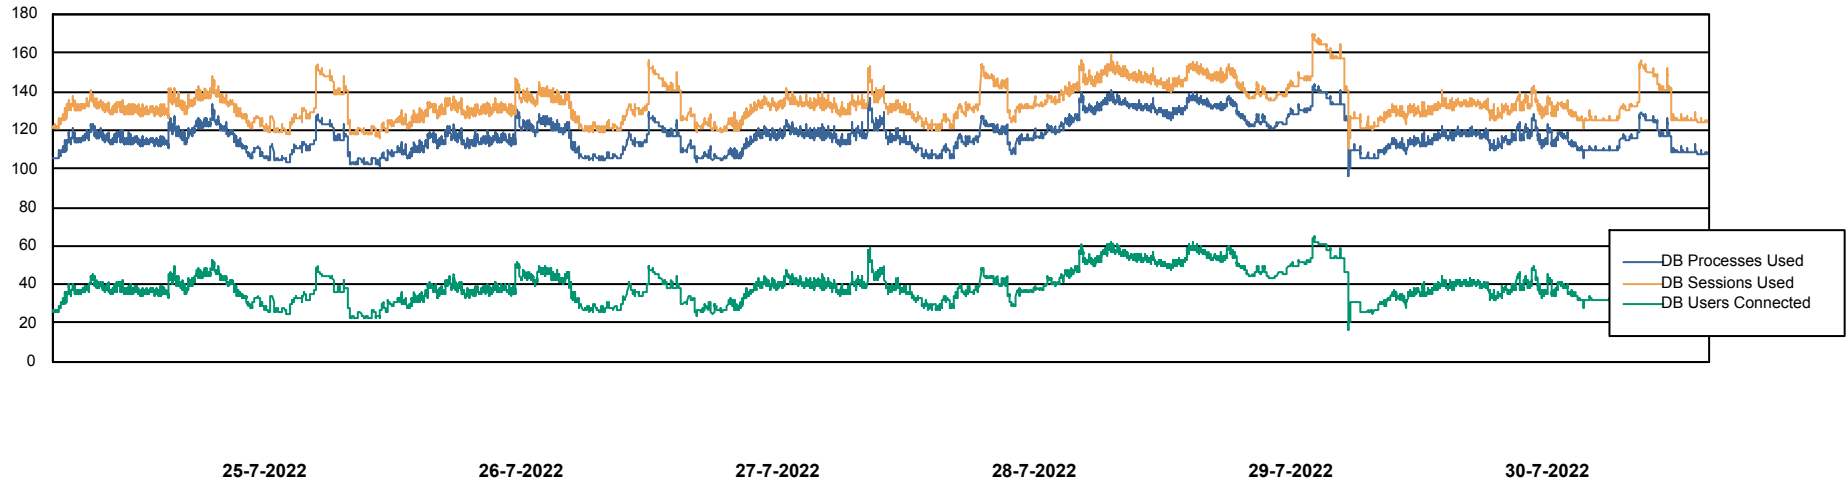

Harddisk Usage CUS_StandByDBSrv_ABSD2

	Free disk space on C: (%)	Total disk space on C: (Gb)	Used disk space on C: (Gb)	Free disk space on D: (%)	Total disk space on D: (Gb)	Used disk space on D: (Gb)
30-7-2022	68	199	64	22	1,024	800
29-7-2022	68	199	64	22	1,024	799
28-7-2022	68	199	64	22	1,024	801
27-7-2022	68	199	64	22	1,024	800
26-7-2022	68	199	64	22	1,024	798
25-7-2022	68	199	64	23	1,024	790
24-7-2022	68	199	63	23	1,024	792

Weekly SLA Customer Report

Customer CUS_Production
Database ID 131

Database Performance CUS_ProdDB_Primary

Weekly SLA Customer Report

Customer CUS_Production
Database ID 131

Database Performance CUS_ProdDB_Standby