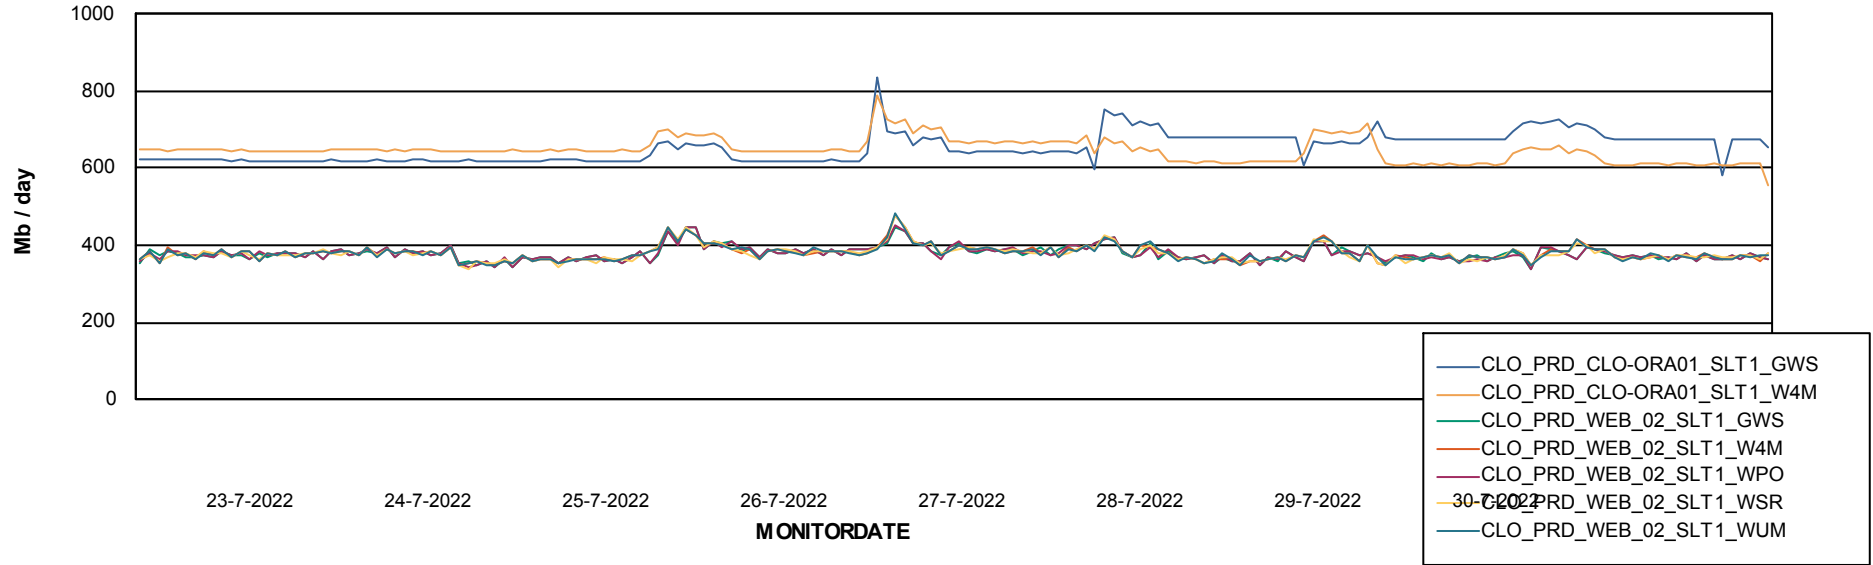

ABSSolute Application ReportServer Services

Avg memory used per ReportServer Service

Weekly SLA Customer Report

Customer CLO Production
Database ID 38

ABSSolute Web Component Services

Avg memory used per ABS Web component