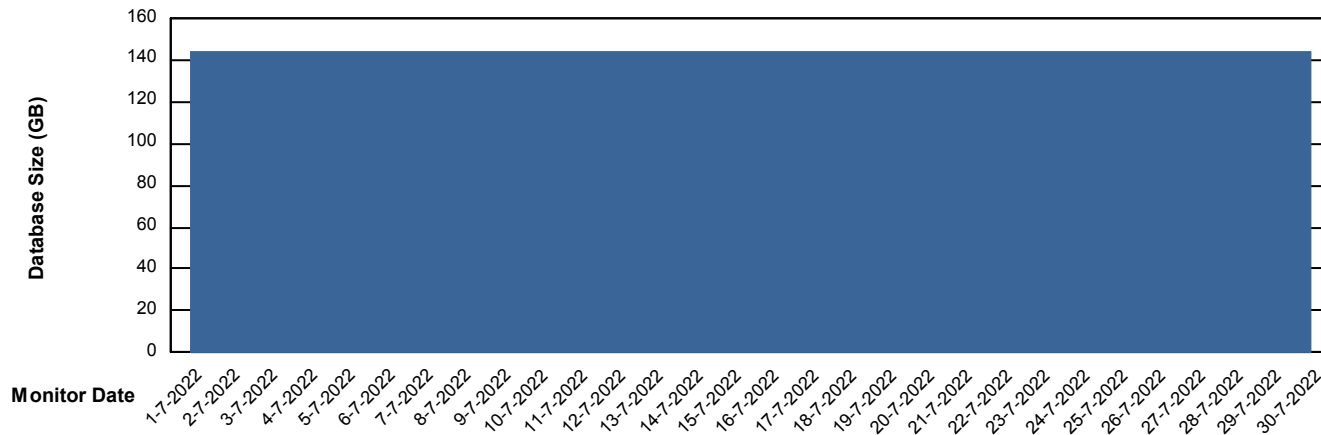

DATABASE SIZE CLODB_TEST_CLO-ORA02

Database growth over last month