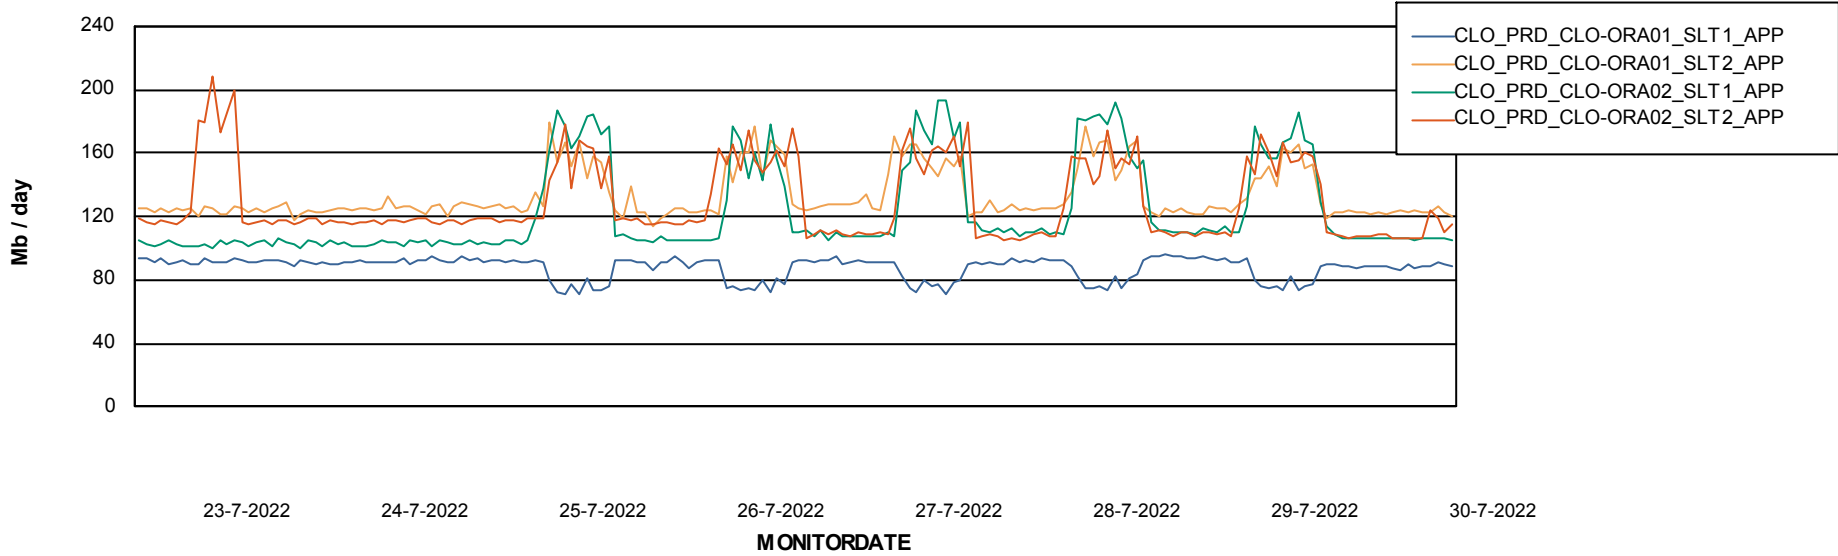

Weekly SLA Customer Report

Customer CLO Production
Database ID 38

Database Tablespace CLODB_TEST_CLO-ORA02

Date	Tablespace Name	Filesize (Gb)	Usedsize (Gb)	Percentage free
30-7-2022	ABSDATA	88	47	47
	INDX	112	94	16
29-7-2022	ABSDATA	88	47	47
	INDX	112	94	16
28-7-2022	ABSDATA	88	47	47
	INDX	112	94	16
27-7-2022	ABSDATA	88	47	47
	INDX	112	94	16
26-7-2022	ABSDATA	88	47	47
	INDX	112	94	16
25-7-2022	ABSDATA	88	47	47
	INDX	112	94	16
24-7-2022	ABSDATA	88	47	47
	INDX	112	94	16

Weekly SLA Customer Report

Customer CLO Production
Database ID 38

ABSSolute Application Server Services

Avg memory used per ABS Server Service

Avg users per day per ABS server

Weekly SLA Customer Report

Customer CLO Production
Database ID 38