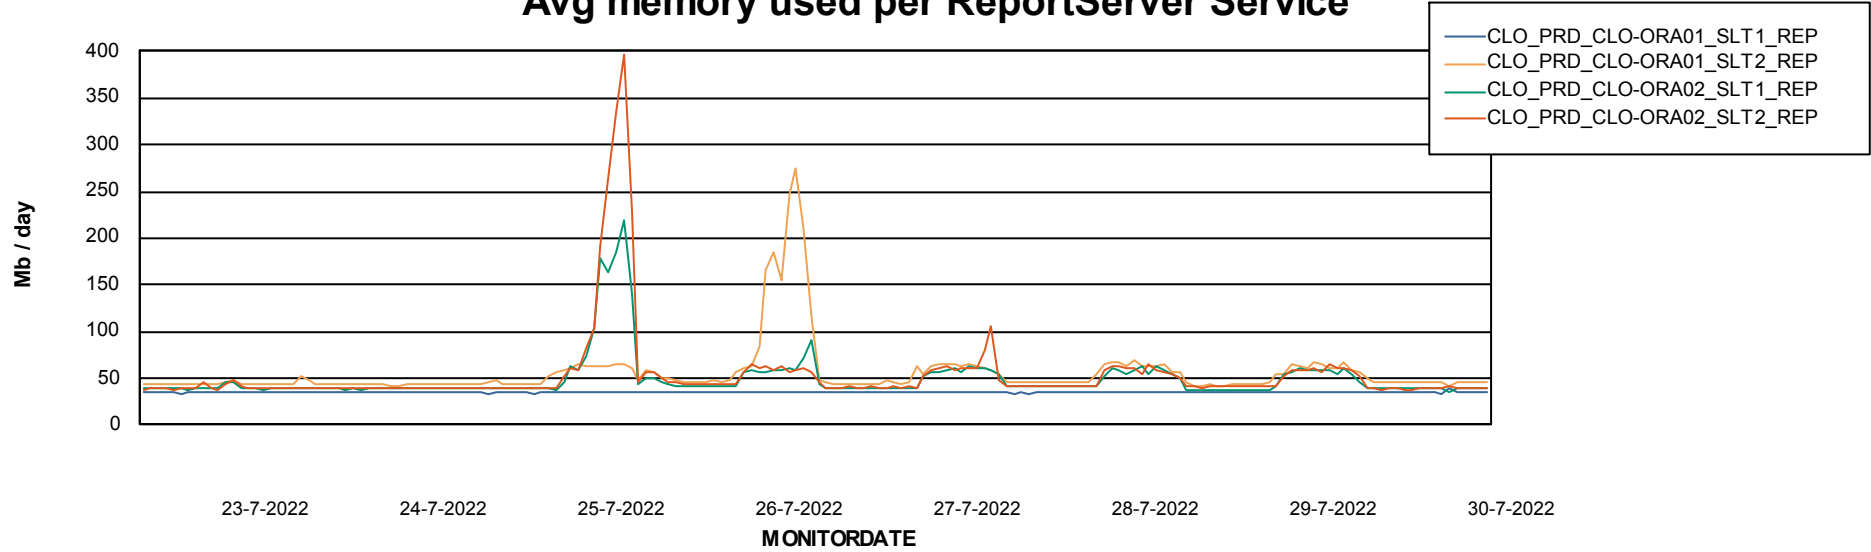

ABSSolute Application ReportServer Services

Avg memory used per ReportServer Service