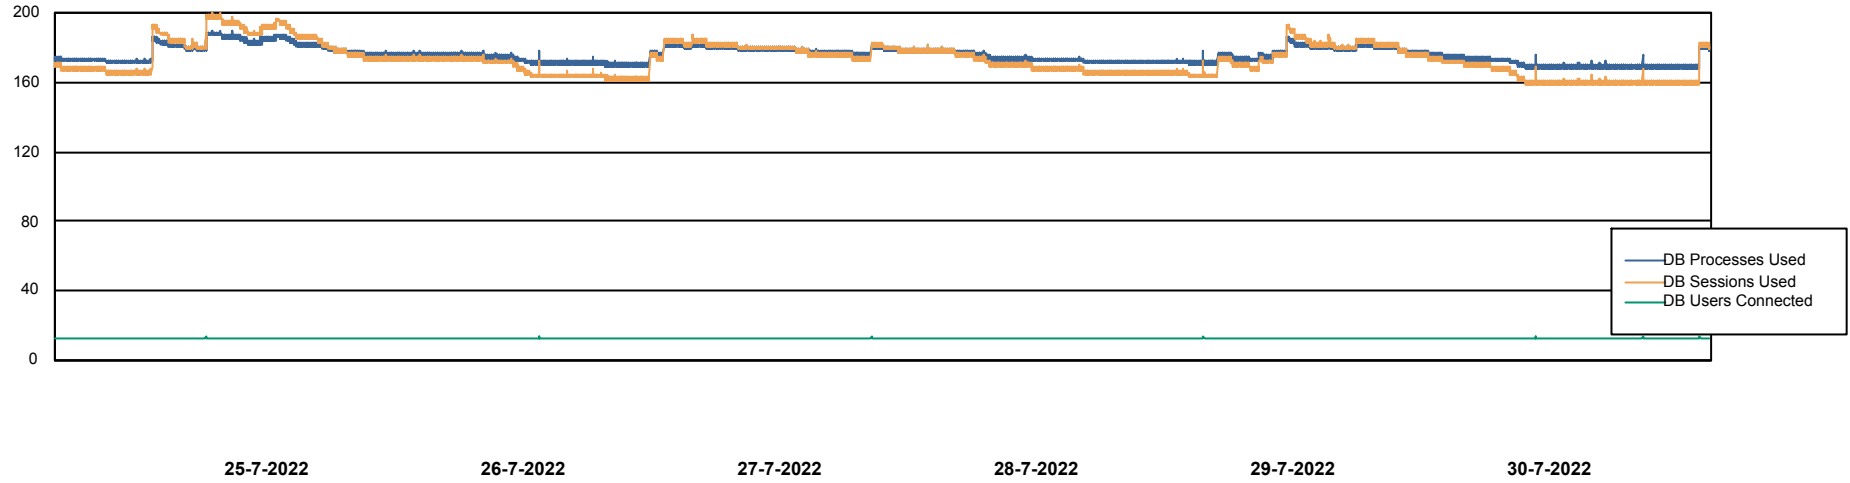

Database Performance CLODB_TEST_CLO-ORA02