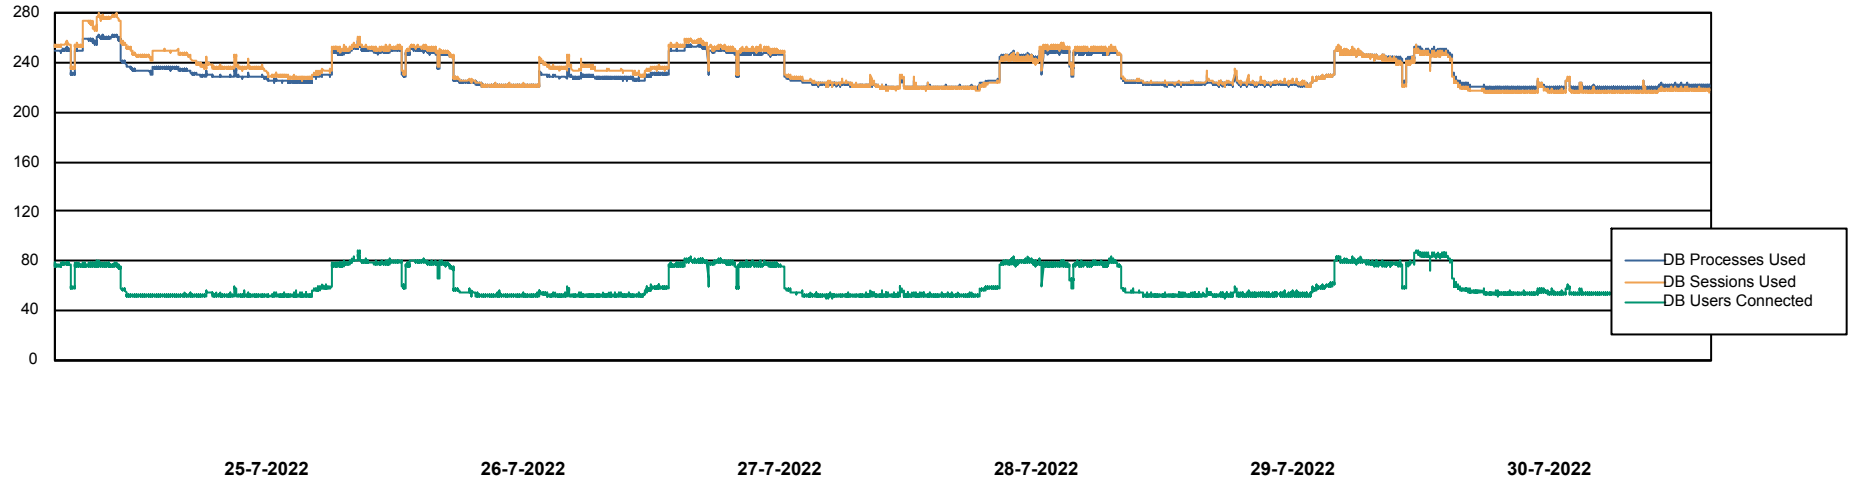

Database Performance CLODB_PRD_CLO-ORA01