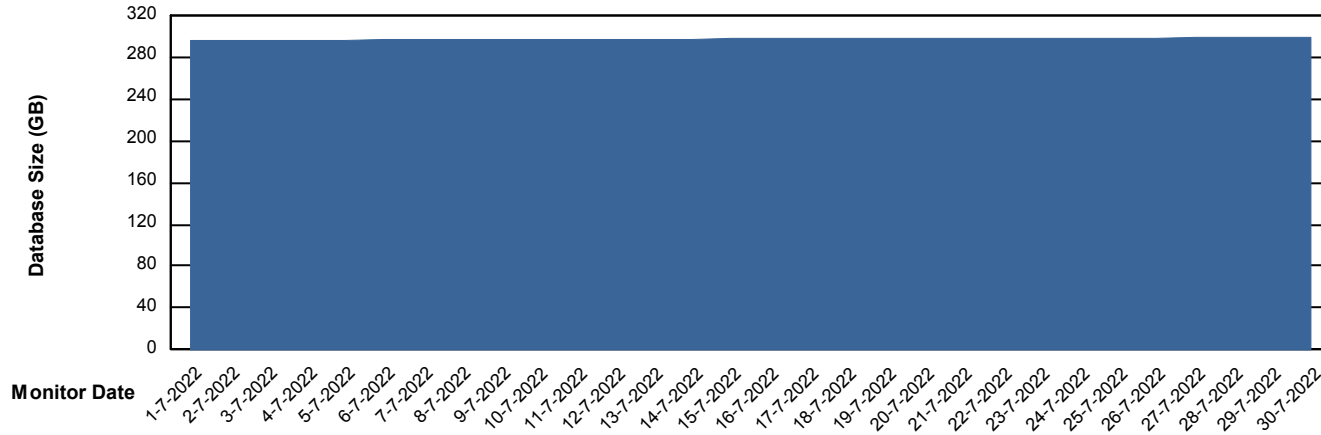

DATABASE SIZE CLODB_PRD_CLO-ORA01

Database growth over last month