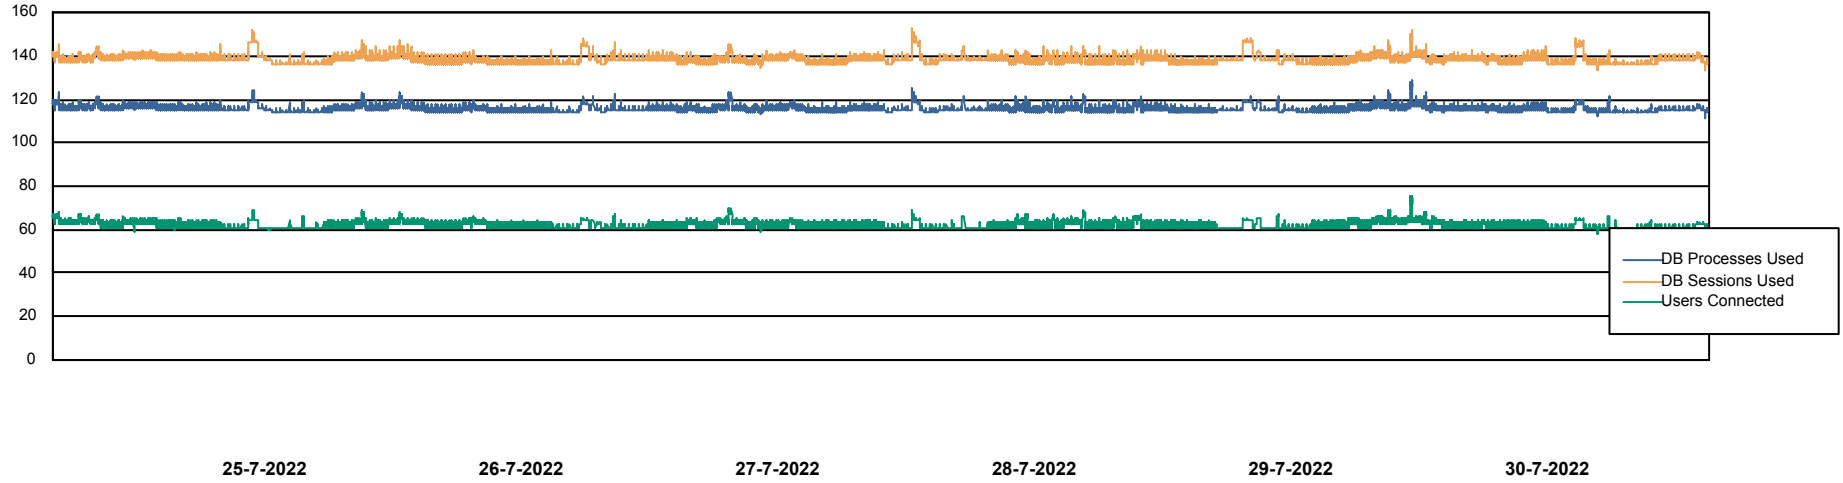

Database Performance CIWDB_Production