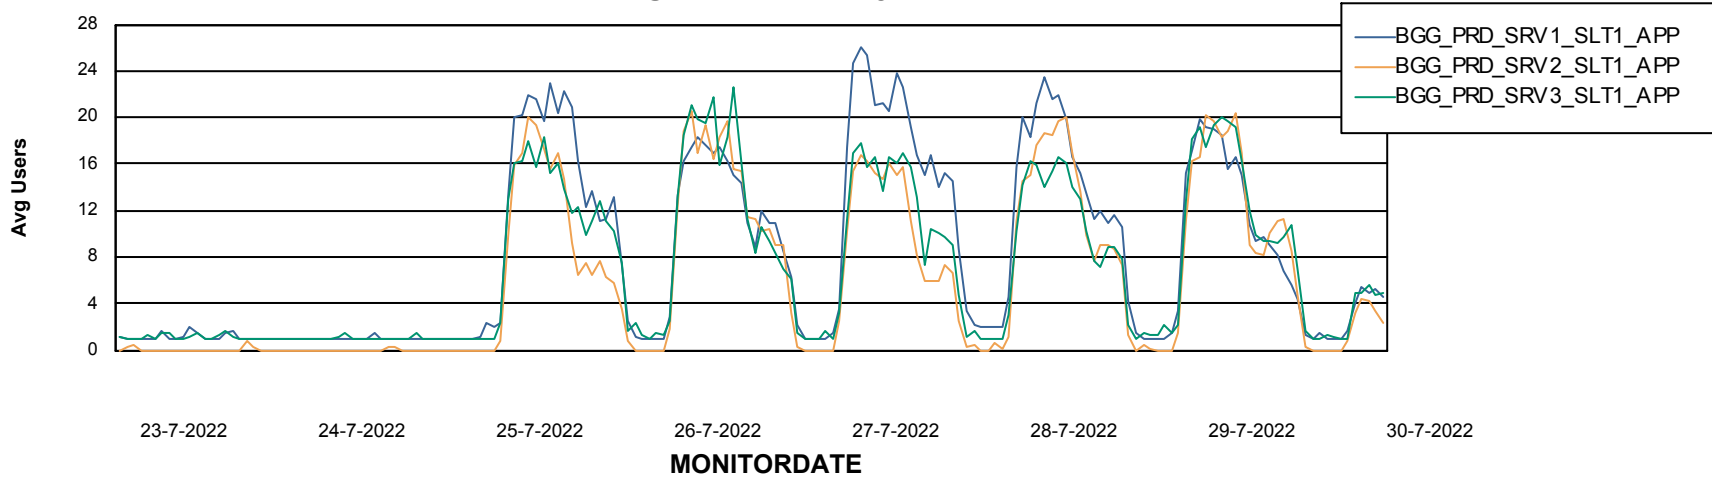

Avg users per day per ABS server