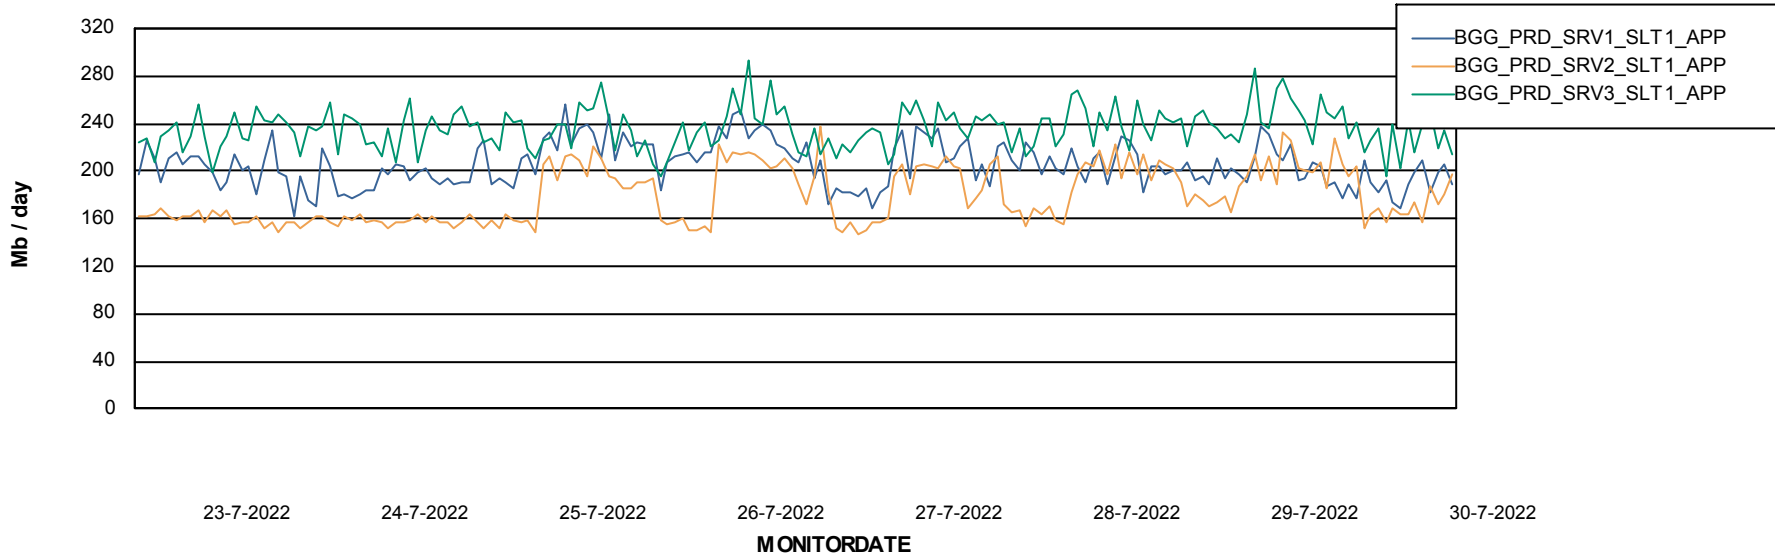

ABSSolute Application Server Services

Avg memory used per ABS Server Service