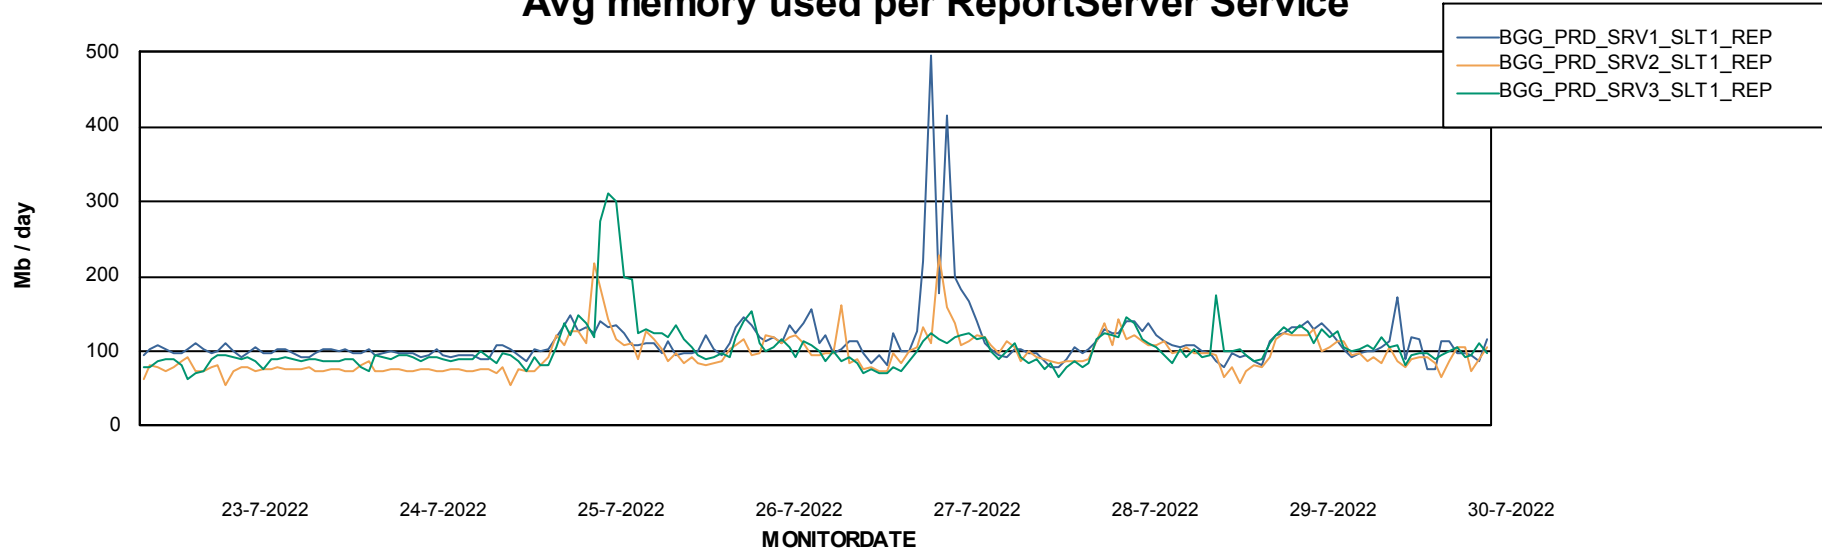

Avg memory used per ABS Server Service

Avg users per day per ABS server

Weekly SLA Customer Report

Customer BGG_Production
Database ID 58

ABSSolute Application ReportServer Services

Avg memory used per ReportServer Service