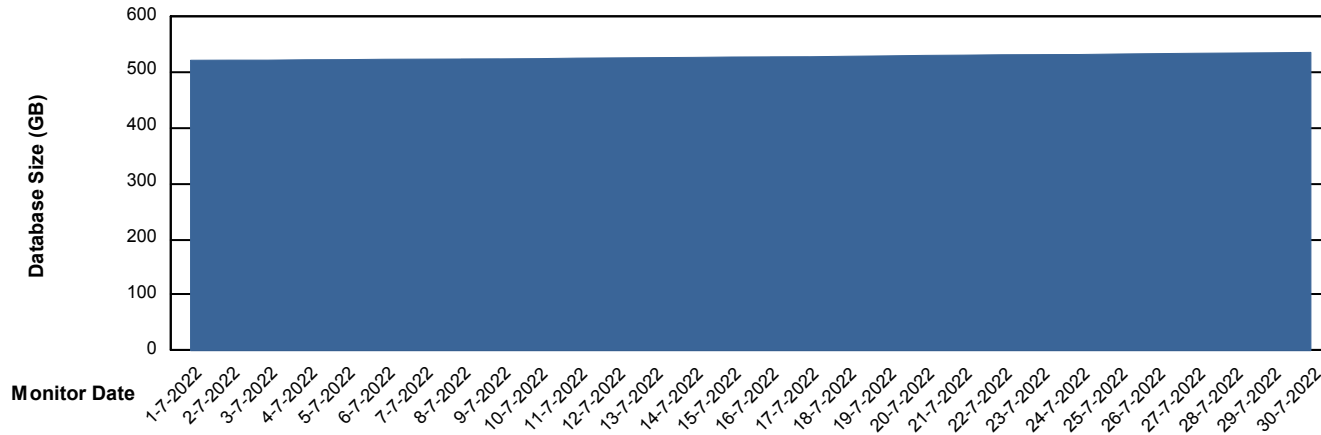

Weekly SLA Customer Report

Customer BGG_Production
Database ID 58

Database Performance BGGDB_BI

Weekly SLA Customer Report

Customer BGG_Production
Database ID 58

Database Performance BGGDB_Production

Weekly SLA Customer Report

Customer BGG_Production
Database ID 58

Database Performance BGGDB_Standby

Weekly SLA Customer Report

Customer BGG_Production
Database ID 58

DATABASE SIZE BGGDB_BI

Database growth over last month

DATABASE SIZE BGGDB_Production

Database growth over last month

Weekly SLA Customer Report

Customer BGG_Production
 Database ID 58

Database Tablespace BGGDB_BI

Date	Tablespace Name	Filesize (Gb)	Usedsize (Gb)	Percentage free
30-7-2022	ABSDATA	176	145	18
	INDX	220	180	18
29-7-2022	ABSDATA	176	145	18
	INDX	220	180	18
28-7-2022	ABSDATA	176	145	18
	INDX	220	180	18
27-7-2022	ABSDATA	176	144	18
	INDX	220	179	19
26-7-2022	ABSDATA	176	144	18
	INDX	220	179	19
25-7-2022	ABSDATA	176	144	18
	INDX	220	179	19
24-7-2022	ABSDATA	170	144	15
	INDX	212	179	16