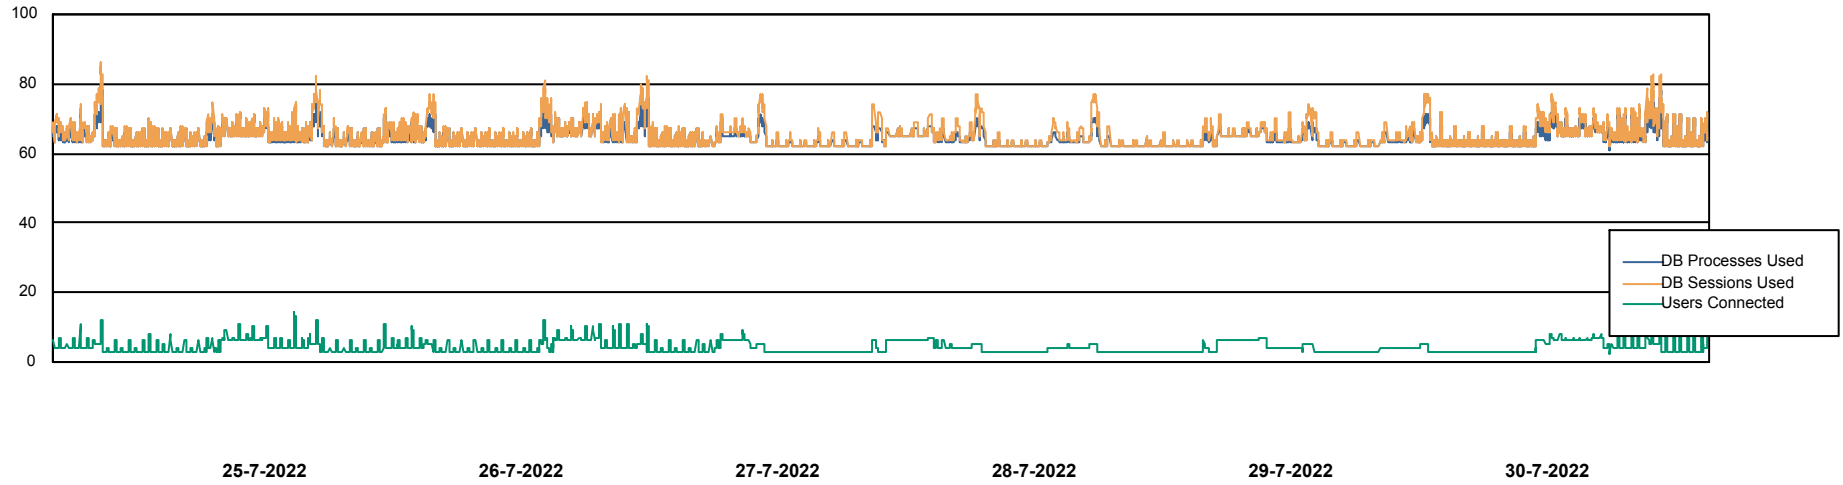

Harddisk Usage BGG_PRD_SRV4

	Free disk space on / (%)	Total disk space on / (Gb)	Used disk space on / (Gb)	Free disk space on /abs (%)	Free disk space on /home (%)	Free disk space on /opt (%)	Total disk space on /opt (Gb)	Used disk space on /opt (Gb)	Free disk space on /opt/abs (%)	Total disk space on /opt/abs
30-7-2022	27	1	1	43	97	30	1	1	43	15
29-7-2022	27	1	1	43	97	31	1	1	43	15
28-7-2022	27	1	1	43	97	31	1	1	43	15
27-7-2022	27	1	1	43	97	30	1	1	43	15
26-7-2022	27	1	1	43	97	30	1	1	43	15
25-7-2022	27	1	1	43	97	30	1	1	43	15
24-7-2022	27	1	1	43	97	31	1	1	43	15

Weekly SLA Customer Report

Customer BGG_Production
Database ID 58

Database Performance BGGDB_BI

Weekly SLA Customer Report

Customer BGG_Production
Database ID 58

Database Performance BGGDB_Production

Weekly SLA Customer Report