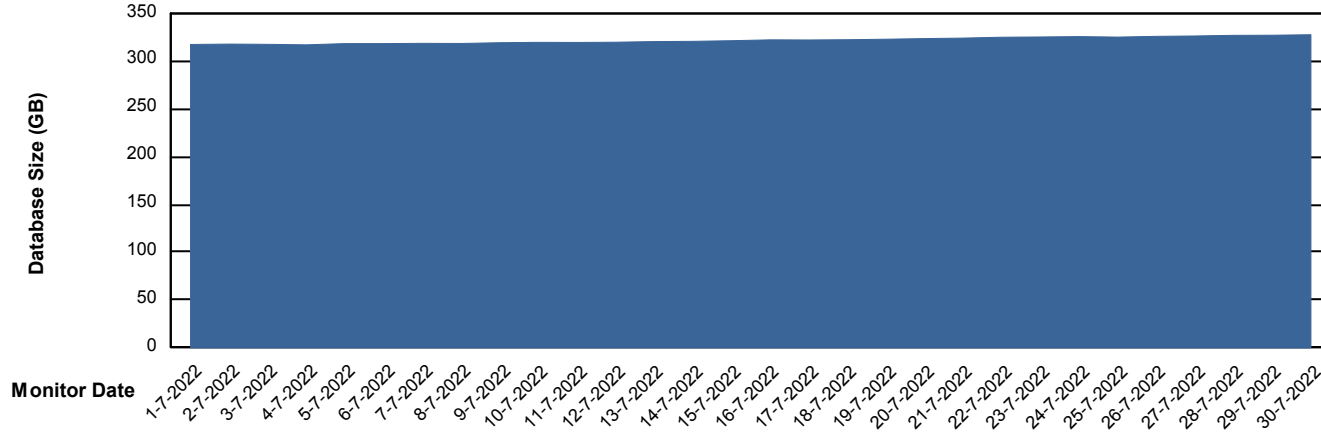

Customer BGG_Production
Database ID 58

Database Performance BGGDB_Standby

Weekly SLA Customer Report

Customer BGG_Production
Database ID 58

DATABASE SIZE BGGDB_BI

Database growth over last month

DATABASE SIZE BGGDB_Production

Database growth over last month

Weekly SLA Customer Report

Customer BGG_Production
 Database ID 58

Database Tablespace BGGDB_BI

Date	Tablespace Name	Filesize (Gb)	Usedsize (Gb)	Percentage free
30-7-2022	ABSDATA	176	145	18
	INDX	220	180	18
29-7-2022	ABSDATA	176	145	18
	INDX	220	180	18
28-7-2022	ABSDATA	176	145	18
	INDX	220	180	18
27-7-2022	ABSDATA	176	144	18
	INDX	220	179	19
26-7-2022	ABSDATA	176	144	18
	INDX	220	179	19
25-7-2022	ABSDATA	176	144	18
	INDX	220	179	19
24-7-2022	ABSDATA	170	144	15
	INDX	212	179	16