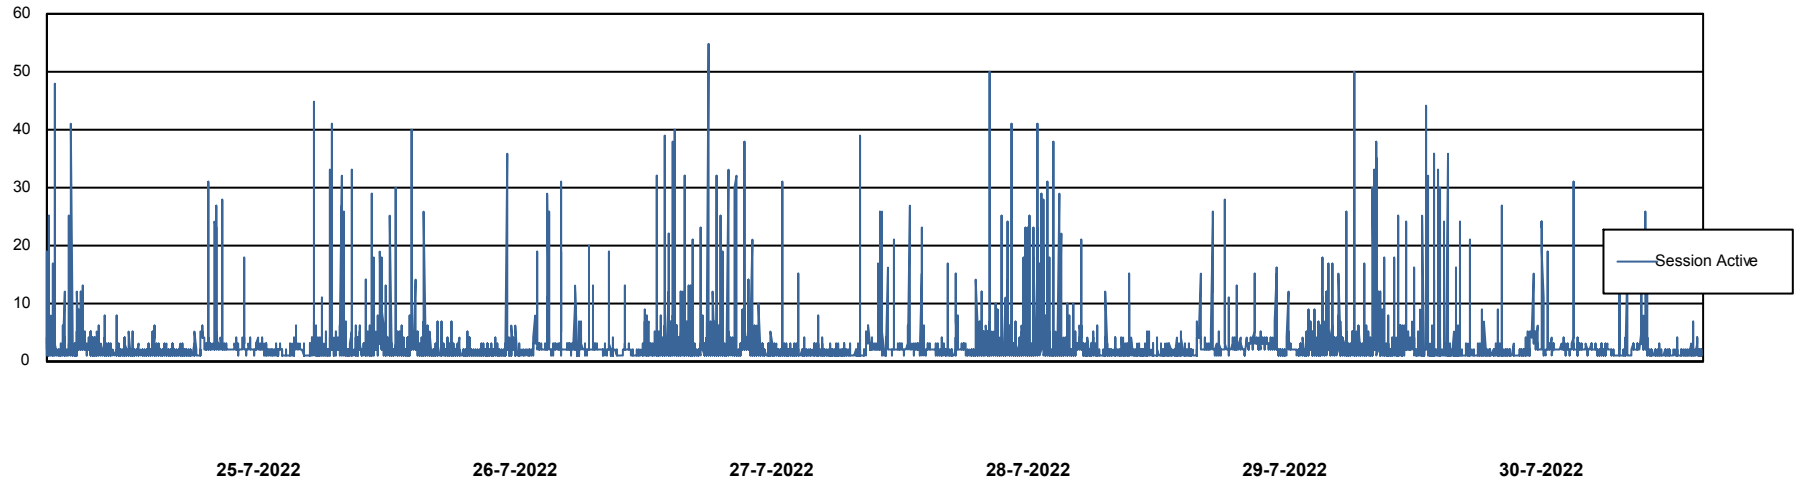

Weekly SLA Customer Report

Customer BGG_Production
Database ID 58

Database Performance BGGDB_BI

Weekly SLA Customer Report

Customer BGG_Production
Database ID 58

Database Performance BGGDB_Production

Weekly SLA Customer Report