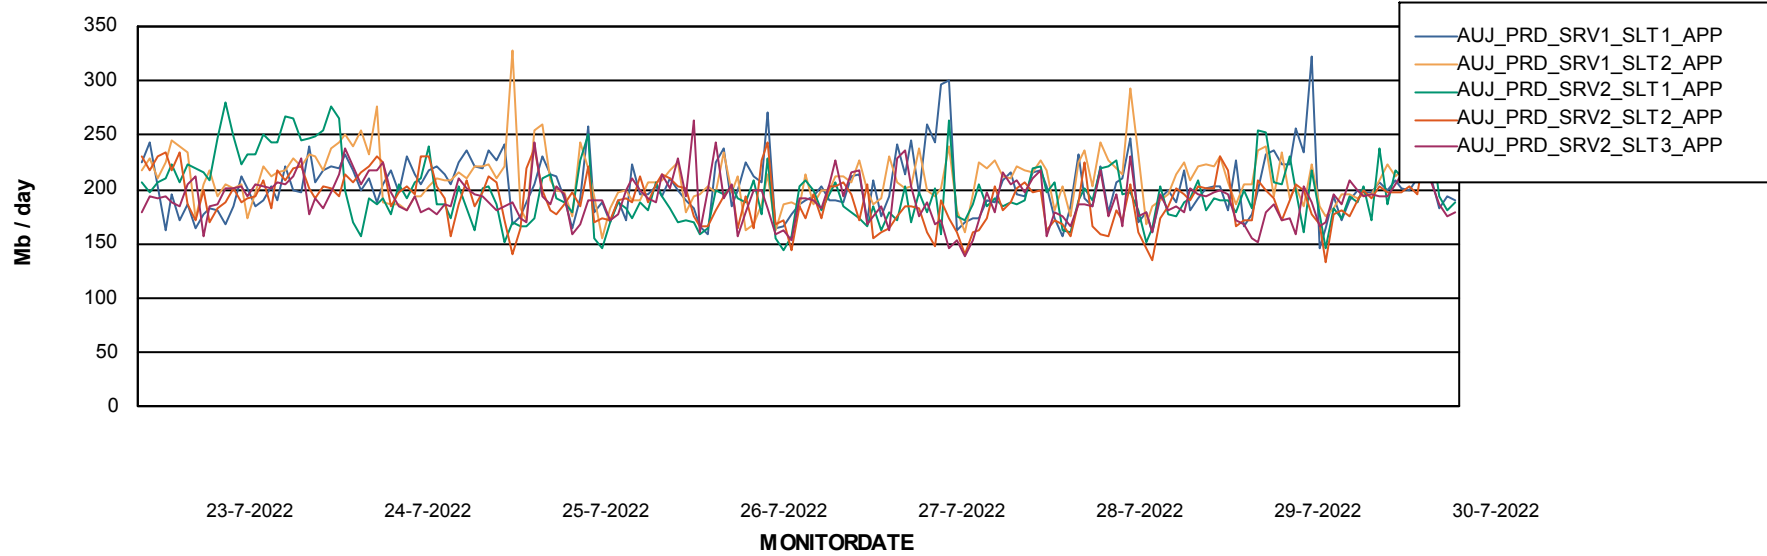

ABSolute Application Server Services

Avg memory used per ABS Server Service