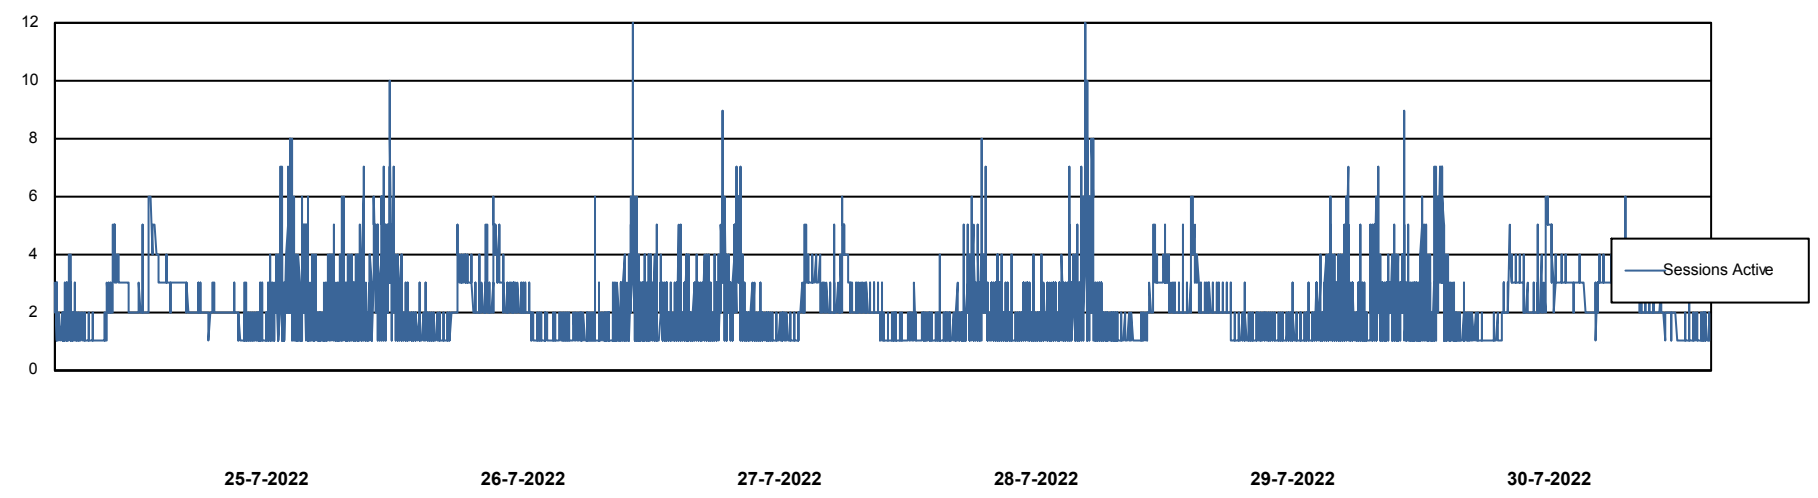

Database Performance AUJ_DB1_Primary