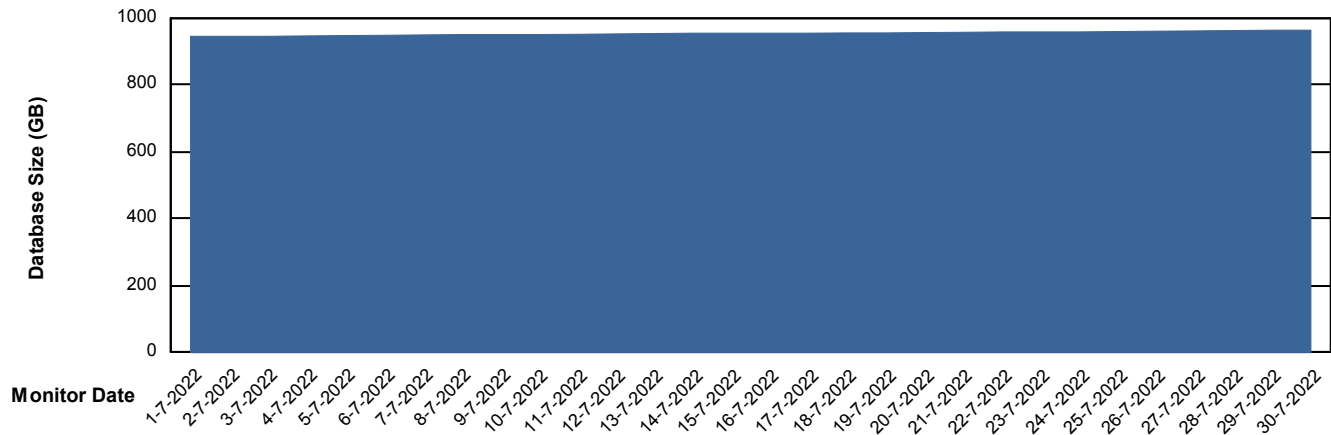

# Weekly SLA Customer Report

Customer AUJ Production  
Database ID 41

DATABASE SIZE AUJ Prod. BI DB (PABSBI1 server)

### Database growth over last month

DATABASE SIZE AUJ\_DB1\_Primary

### Database growth over last month