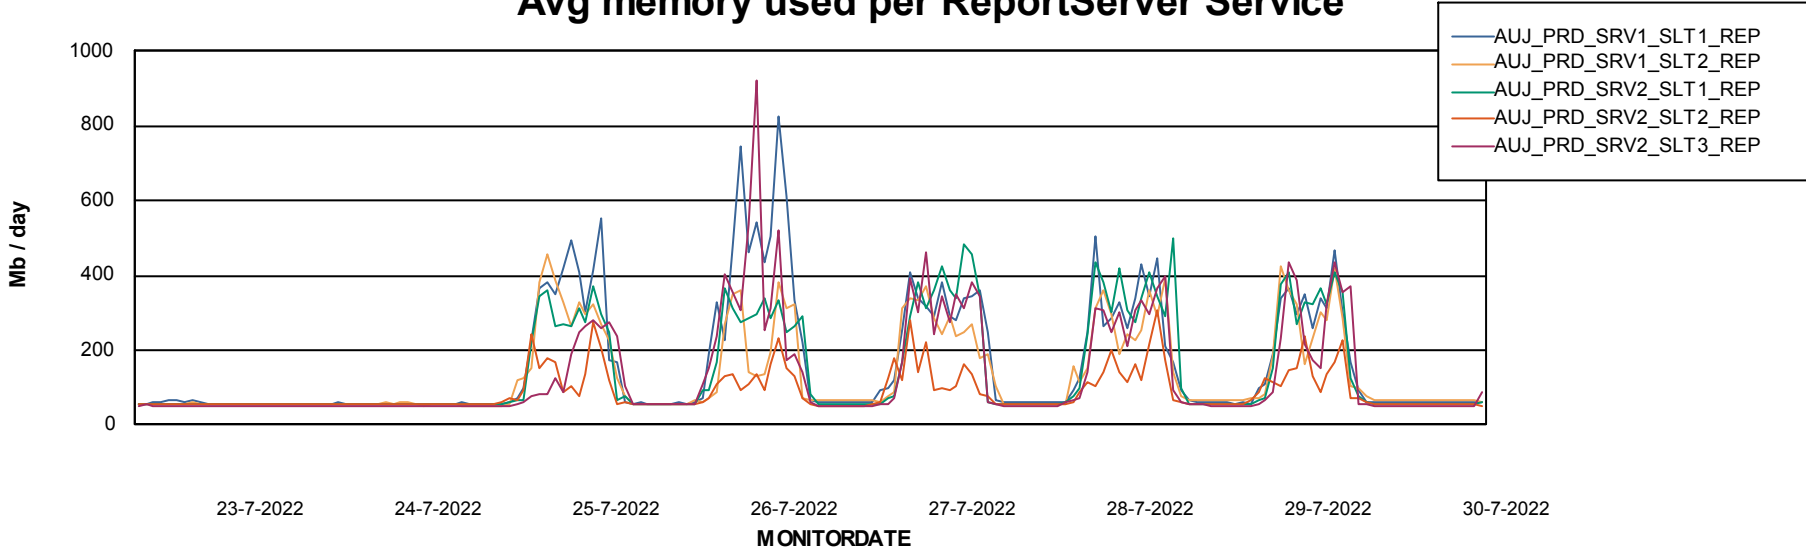

ABSSolute Application ReportServer Services

Avg memory used per ReportServer Service