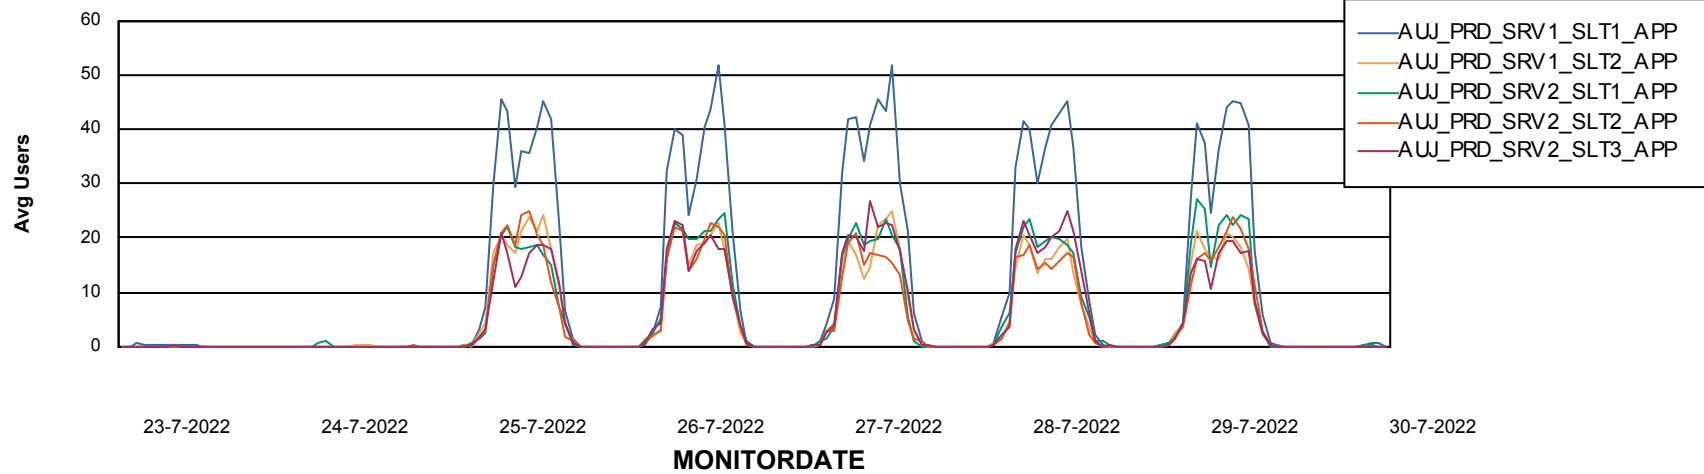

Avg users per day per ABS server