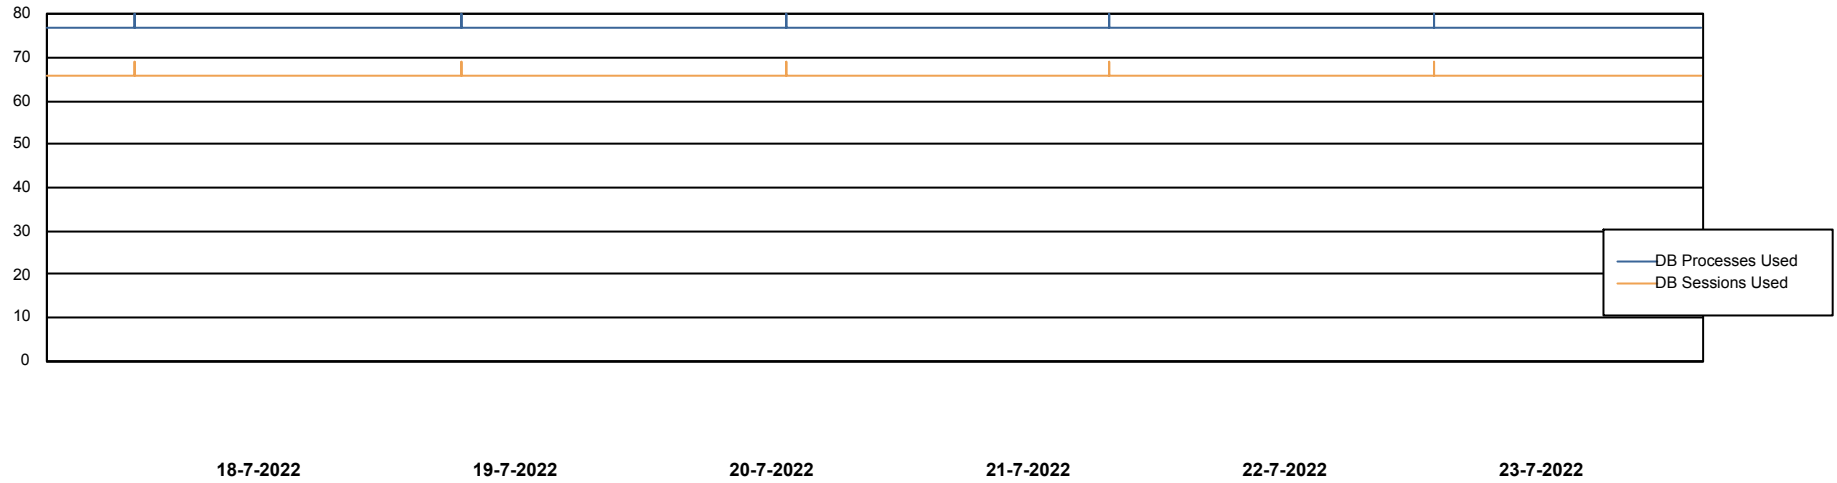

Database Performance XMX_PROD_ABSDB02_SBDB

DB Processes Max 4
DB Processes Max 1,000
DB Processes Max 0