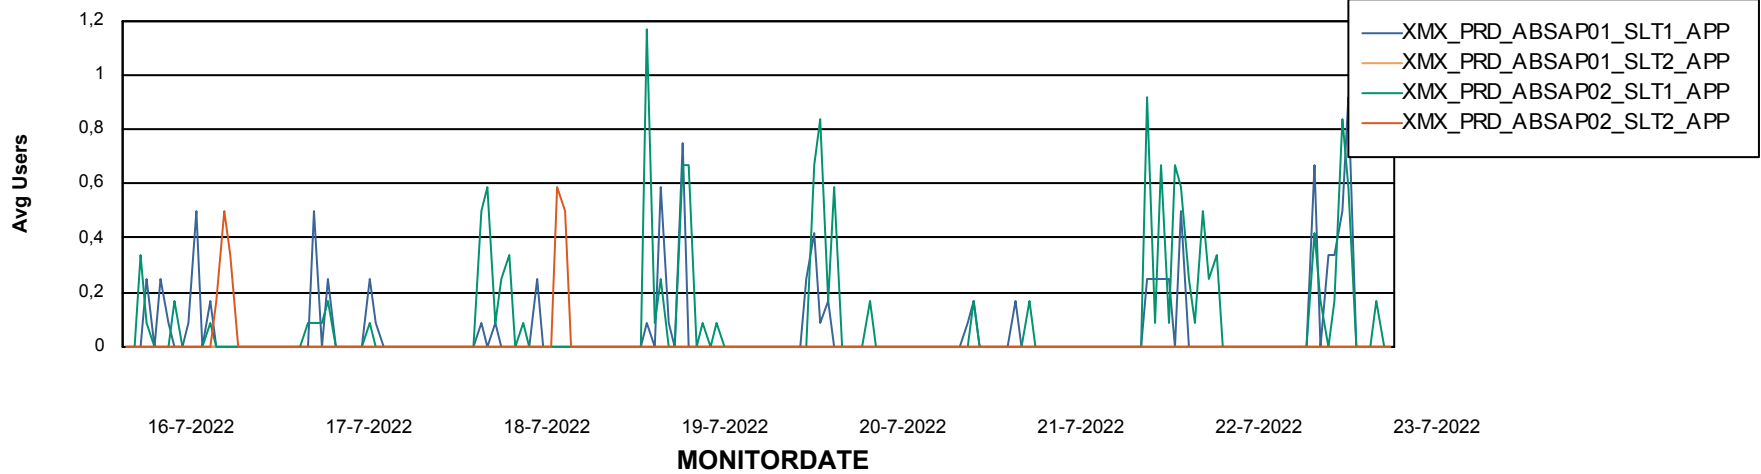

Avg users per day per ABS server