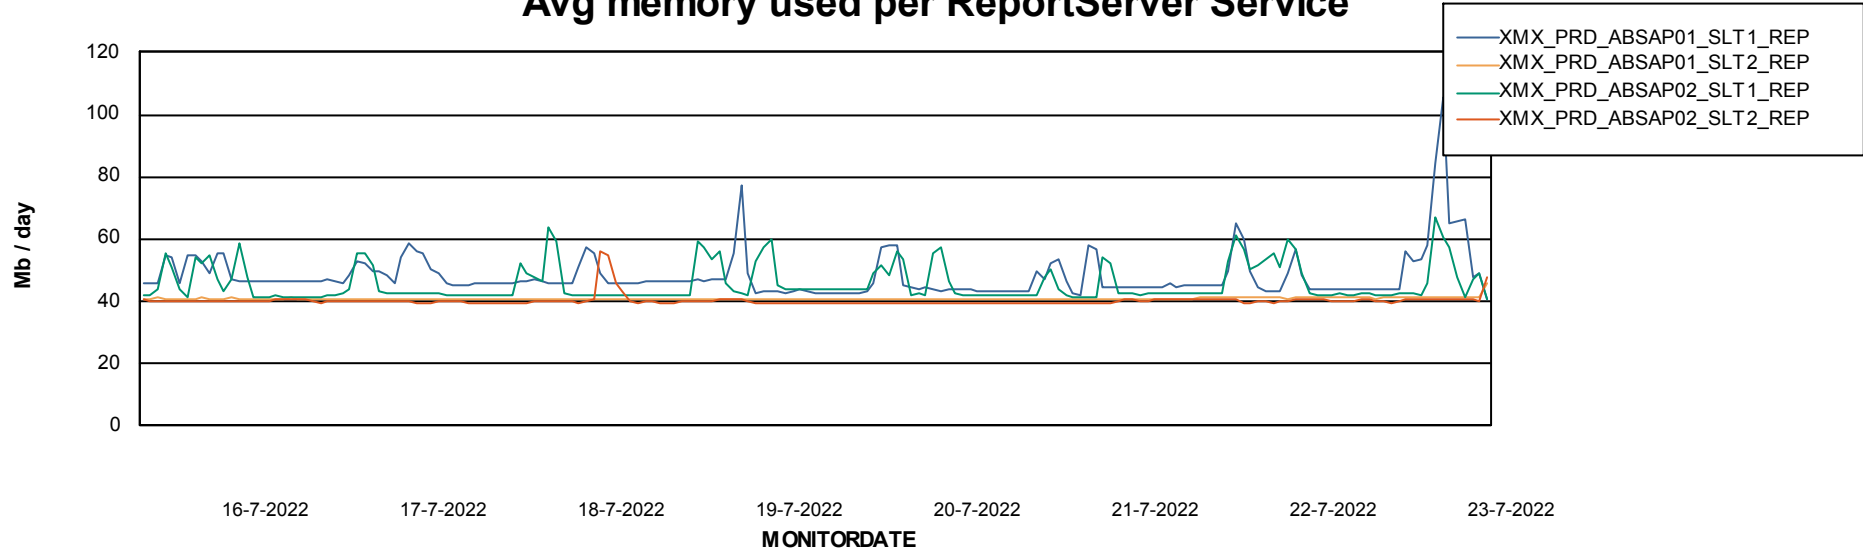

Weekly SLA Customer Report

Customer XMX Production
Database ID 146

Standby Database Health XMX Production

Recovery lag for last 7 days

Weekly SLA Customer Report

Customer XMX Production
Database ID 146

ABSSolute Application Server Services

Avg memory used per ABS Server Service

Avg users per day per ABS server

Weekly SLA Customer Report

Customer XMX Production
Database ID 146

ABSSolute Application ReportServer Services

Avg memory used per ReportServer Service

Weekly SLA Customer Report

Customer XMX Production
Database ID 146

ABSSolute Web Component Services

Avg memory used per ABS Web component

Weekly SLA Customer Report

Customer XMX Production
Database ID 146

Disaster per ABS component