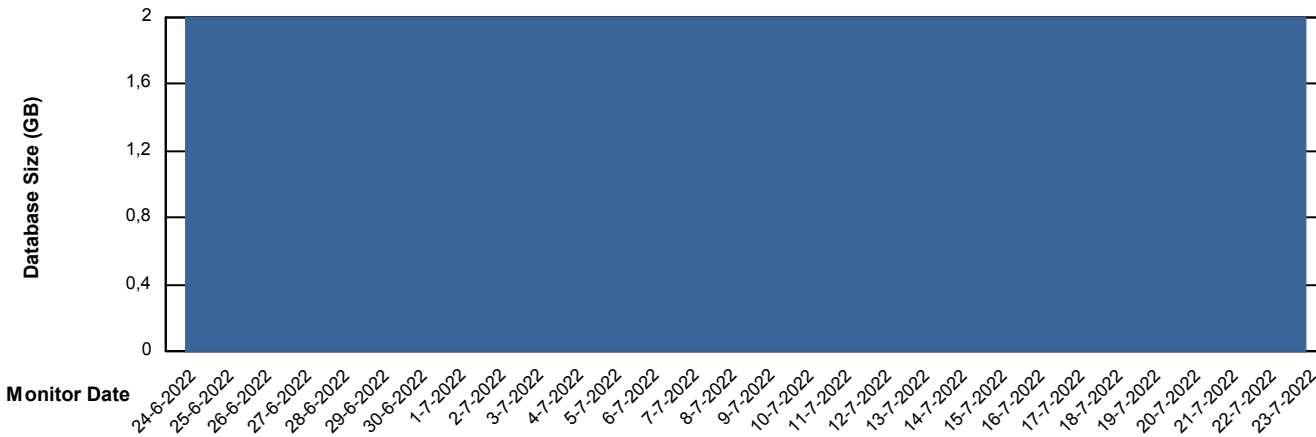

DB Processes Max 4
DB Processes Max 1,000
DB Processes Max 0

Weekly SLA Customer Report

Customer XMX Production
 Database ID 146

DATABASE SIZE XMX_PROD_ABSDB01_PRDB

Database growth over last month

Database Tablespace XMX_PROD_ABSDB01_PRDB