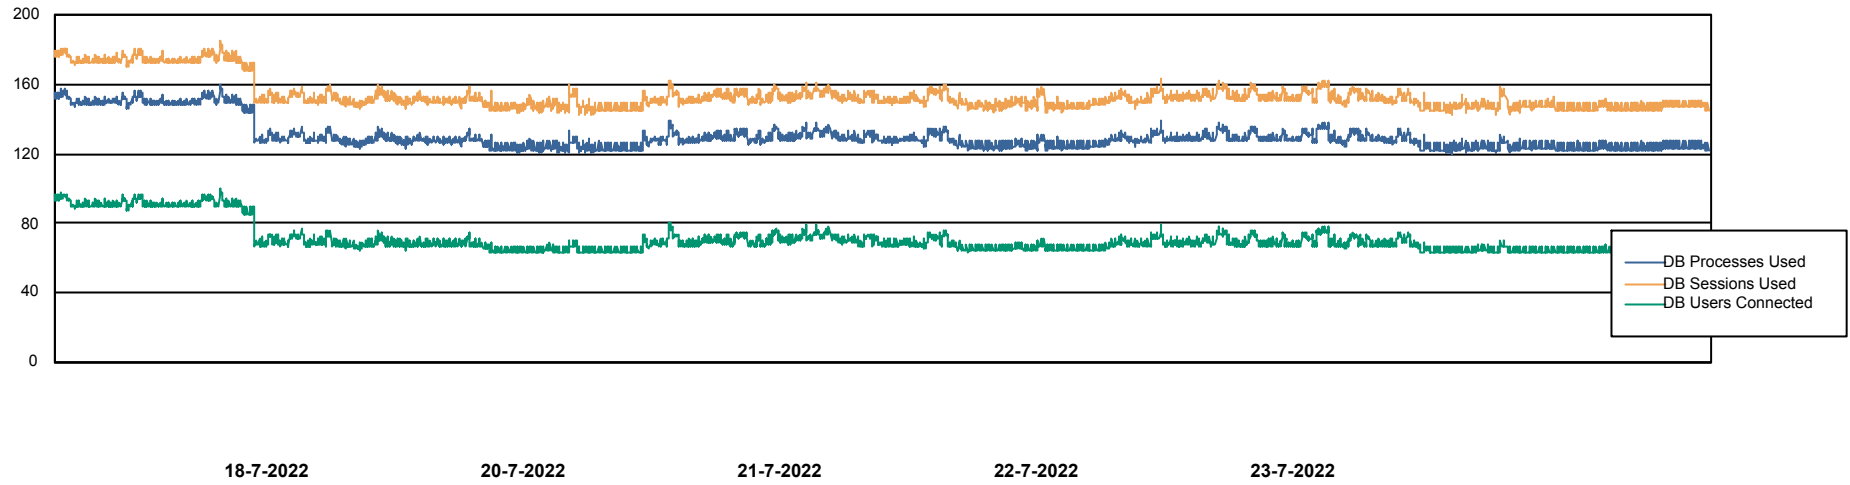

Weekly SLA Customer Report

Customer VOS_Production
Database ID 143

Database Performance VOSDB_BI

Weekly SLA Customer Report

Customer VOS_Production
Database ID 143

Database Performance VOSDB_Production

Weekly SLA Customer Report