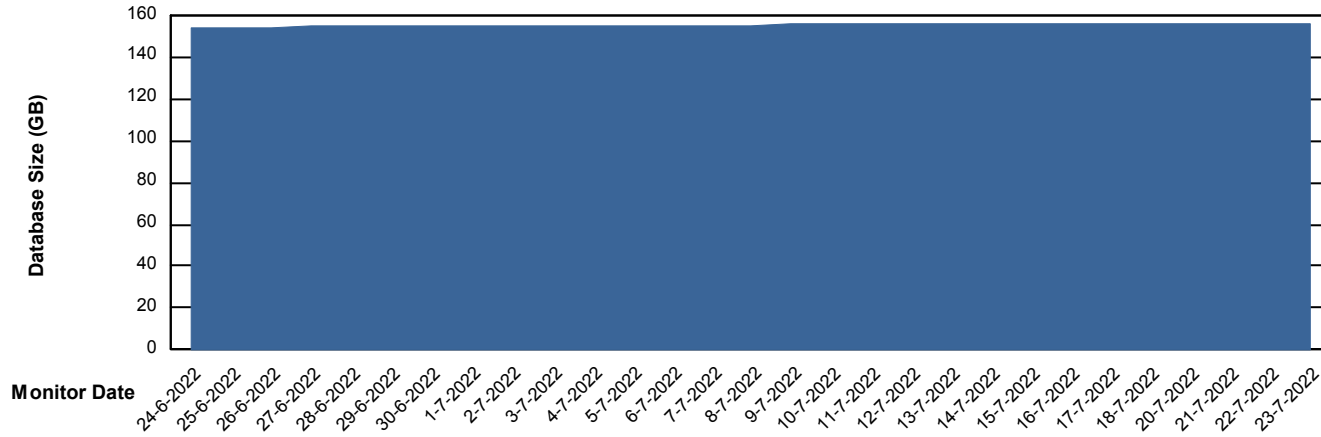

Customer VOS_Production
Database ID 143

Database Performance VOSDB_Standby

DB Processes Max 1,000

Weekly SLA Customer Report

Customer VOS_Production
Database ID 143

DATABASE SIZE VOSDB_BI

Database growth over last month