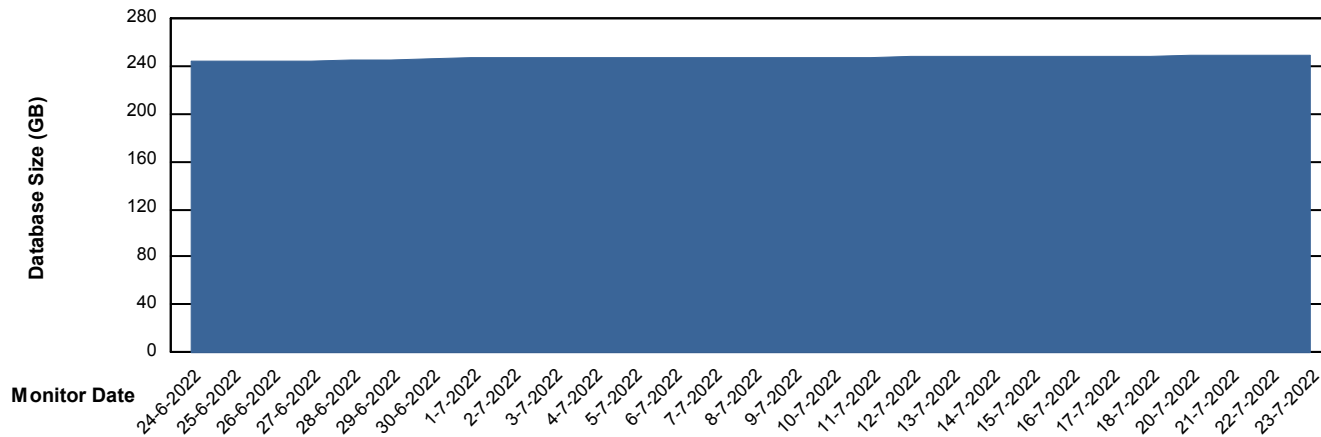

DATABASE SIZE VOSDB_Production

Database growth over last month