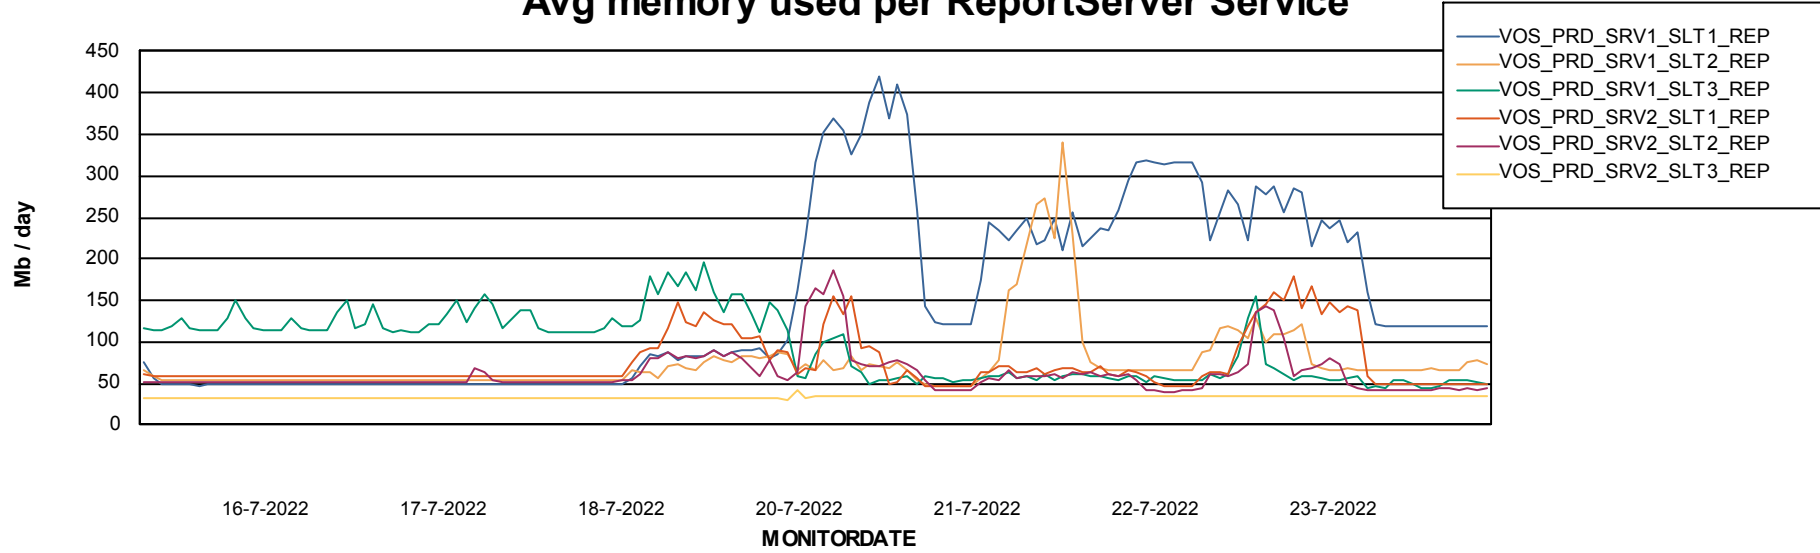

Avg users per day per ABS server

Weekly SLA Customer Report

Customer VOS_Production
Database ID 143

ABSSolute Application ReportServer Services

Avg memory used per ReportServer Service

Weekly SLA Customer Report