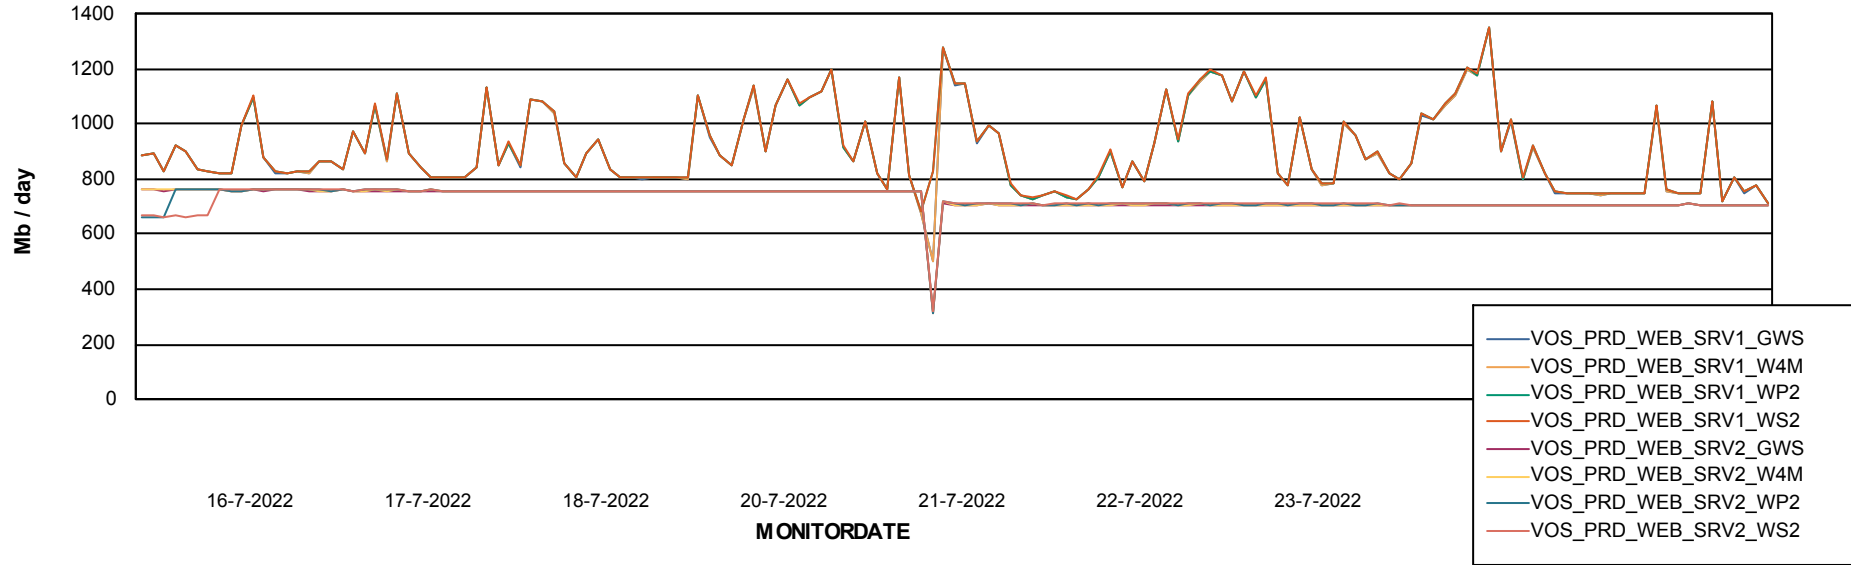

ABSSolute Web Component Services

Avg memory used per ABS Web component