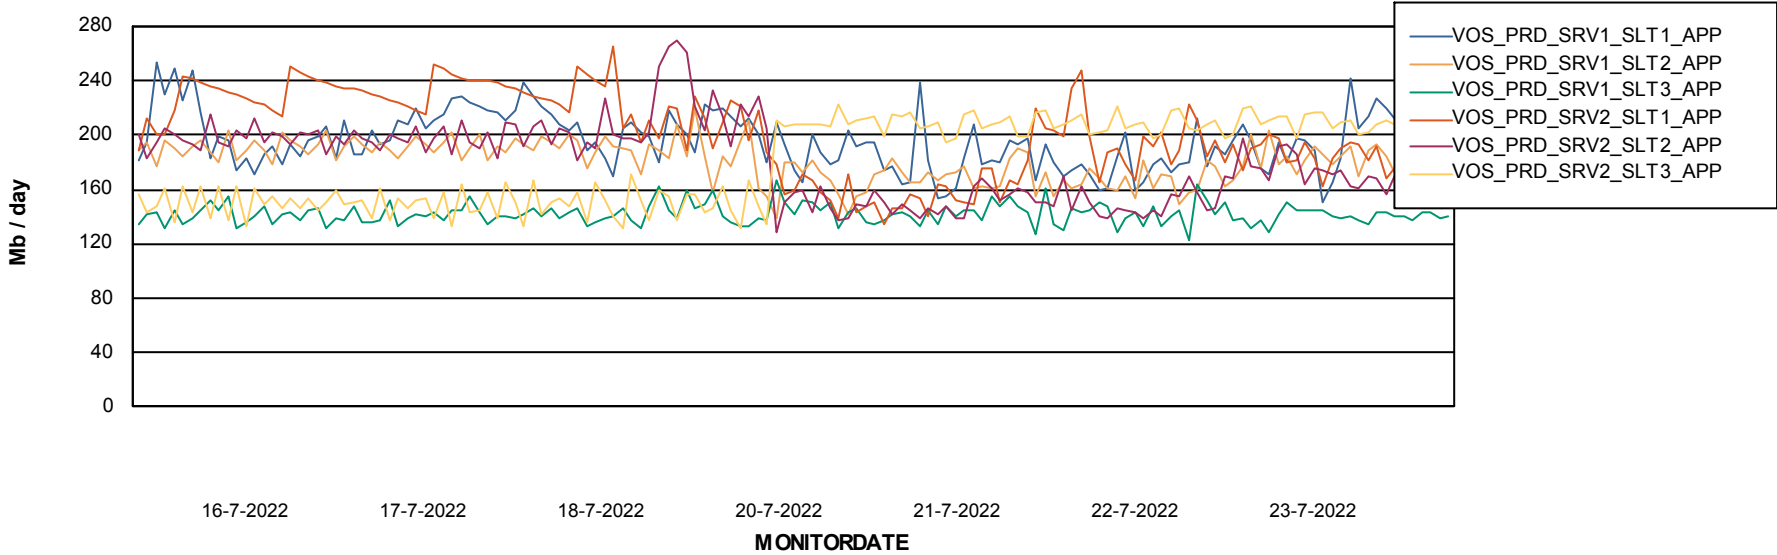

Standby Database Health VOS_Production

Recovery lag for last 7 days

Weekly SLA Customer Report

Customer VOS_Production
Database ID 143

ABSolute Application Server Services

Avg memory used per ABS Server Service