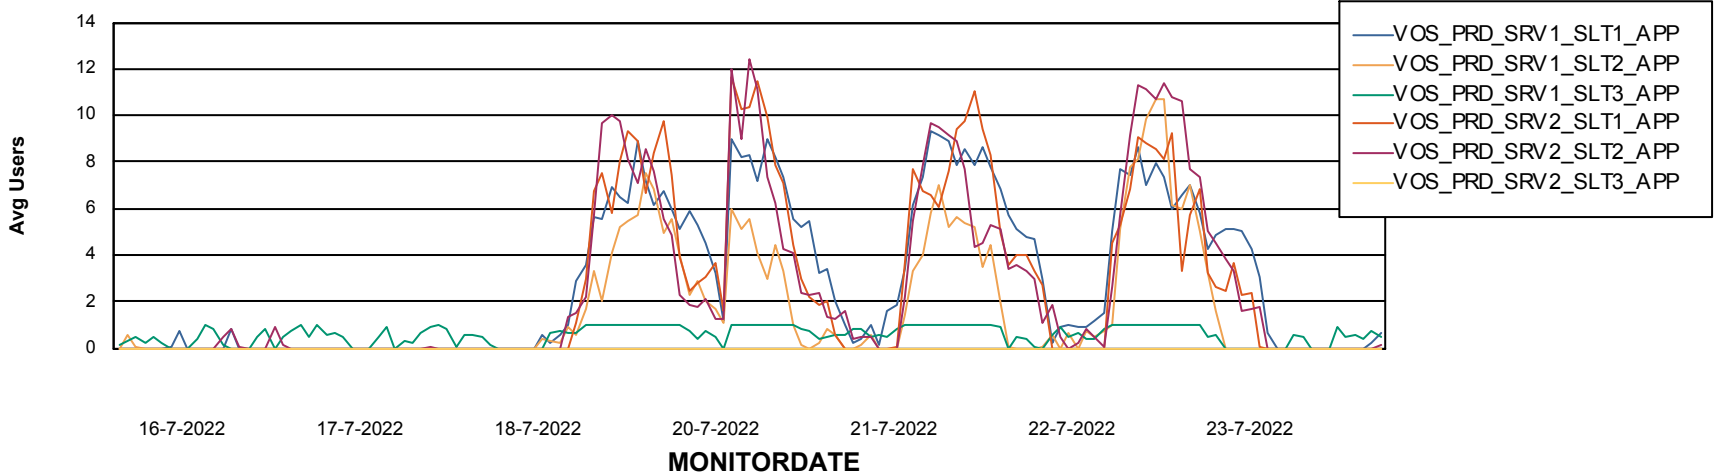

Avg users per day per ABS server