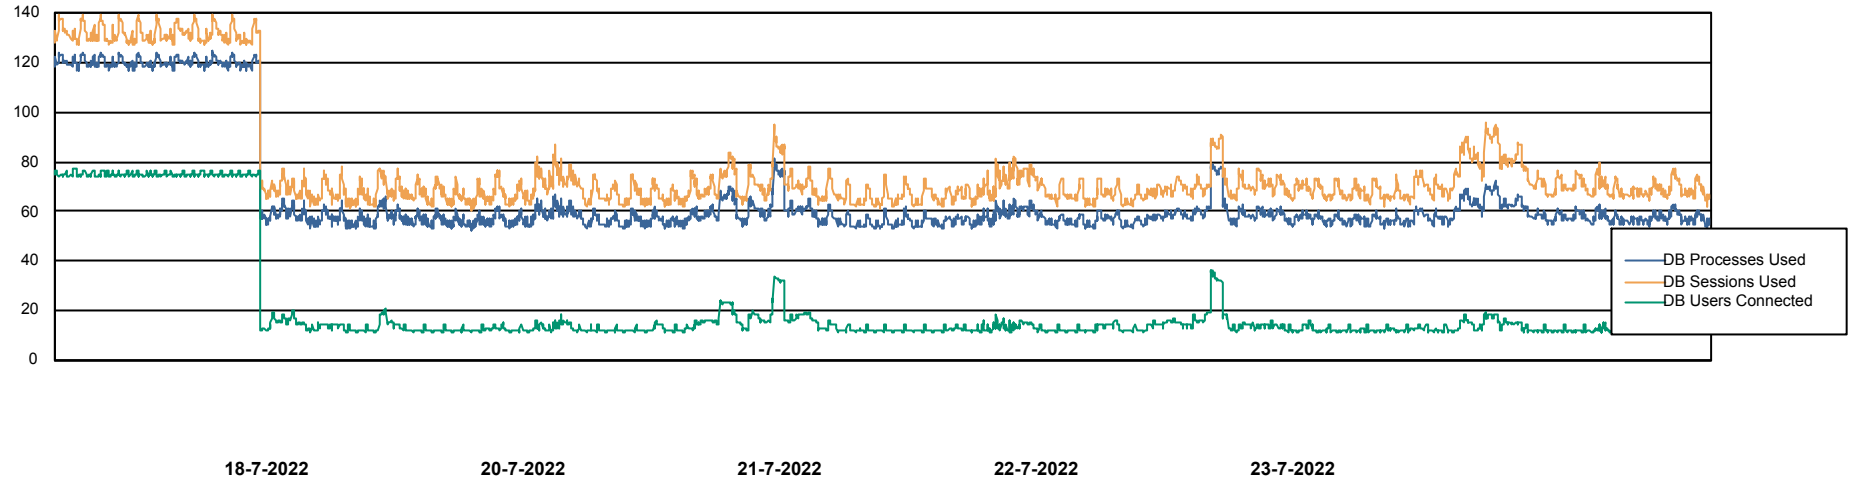

Database Performance VOSDB_BI