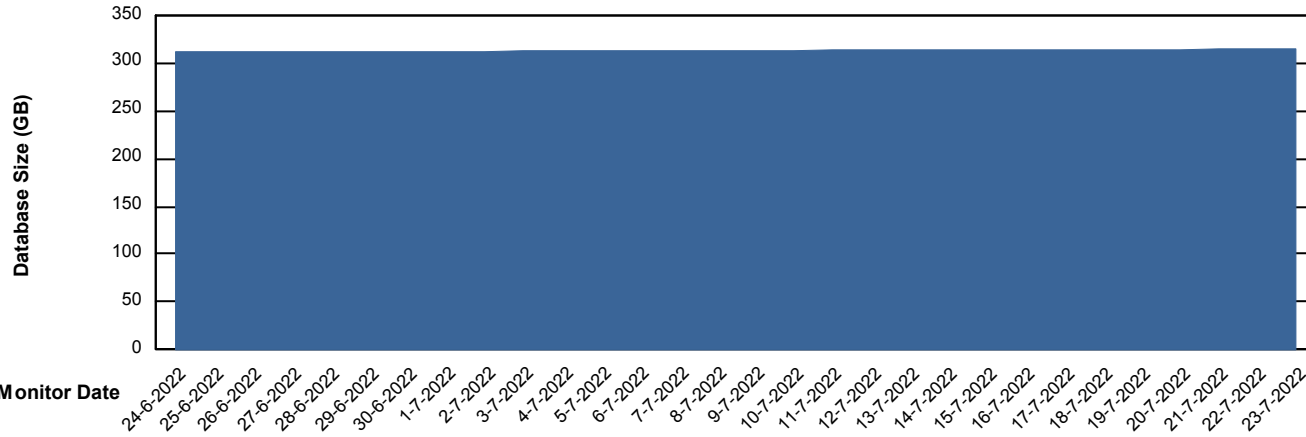

Weekly SLA Customer Report

Customer VEN_Production
Database ID 35

Database Performance VENDB_Production

Weekly SLA Customer Report

Customer VEN_Production
Database ID 35

Database Performance VENDB_Standby

DB Processes Max 300

Weekly SLA Customer Report

Customer VEN_Production
 Database ID 35

DATABASE SIZE VENDB_Production

Database growth over last month

Database Tablespace VENDB_Production

Date	Tablespace Name	Filesize (Gb)	Usedsize (Gb)	Percentage free
23-7-2022	ABSDATA	192	159	17
	INDX	177	146	17
22-7-2022	ABSDATA	192	159	17
	INDX	177	146	17
21-7-2022	ABSDATA	192	159	17
	INDX	177	146	17
20-7-2022	ABSDATA	192	159	17
	INDX	177	146	17
19-7-2022	ABSDATA	192	159	17
	INDX	177	146	18
18-7-2022	ABSDATA	192	159	17
	INDX	177	146	18
17-7-2022	ABSDATA	192	159	17
	INDX	177	146	18