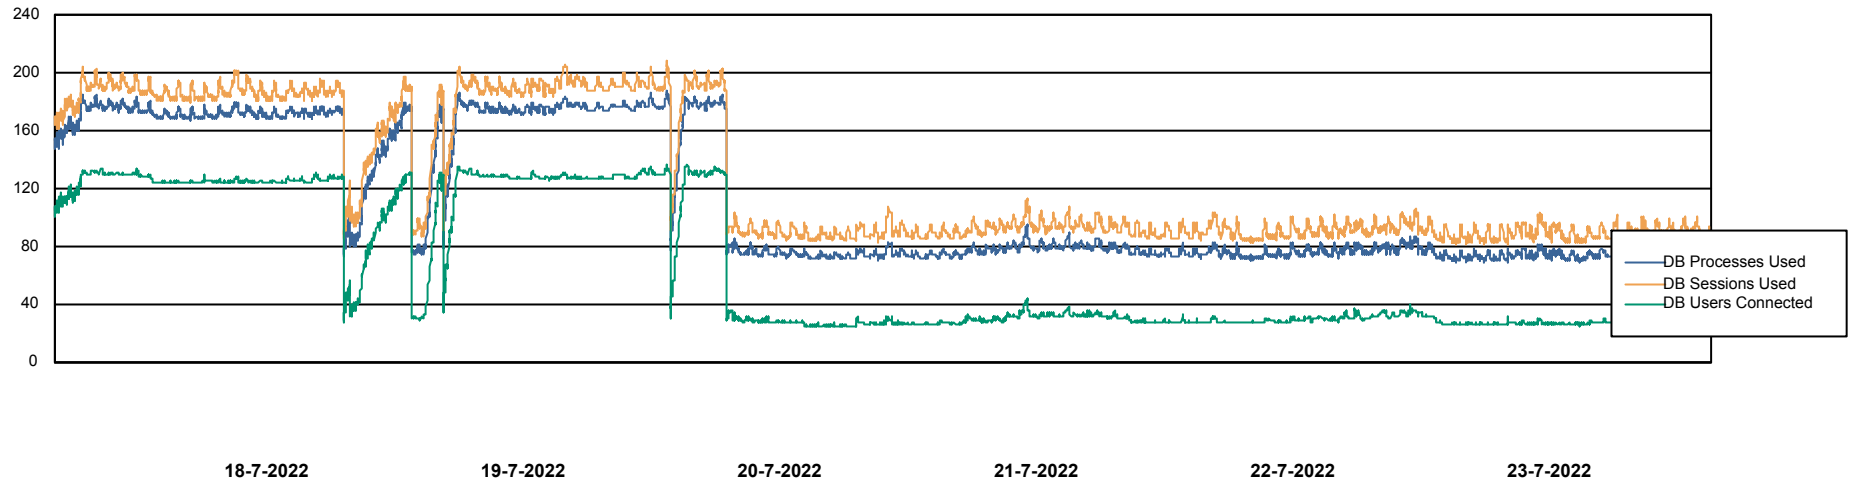

Weekly SLA Customer Report

Customer VEN_Production
Database ID 35

Harddisk Usage VEN_PRD_VENABS08_BI

	Free disk space on C: (%)	Total disk space on C: (Gb)	Used disk space on C: (Gb)	Free disk space on D: (%)	Total disk space on D: (Gb)	Used disk space on D: (Gb)
23-7-2022	43	102	58	22	601	471
22-7-2022	43	102	58	22	601	470
21-7-2022	43	102	58	22	601	470
20-7-2022	43	102	58	22	601	470
19-7-2022	43	102	58	22	601	470
18-7-2022	43	102	58	22	601	470
17-7-2022	43	102	58	22	601	470

Weekly SLA Customer Report

Customer VEN_Production
Database ID 35

Database Performance VENDB_Production

Weekly SLA Customer Report

Customer VEN_Production
Database ID 35

Database Performance VENDB_Standby

DB Processes Max 300