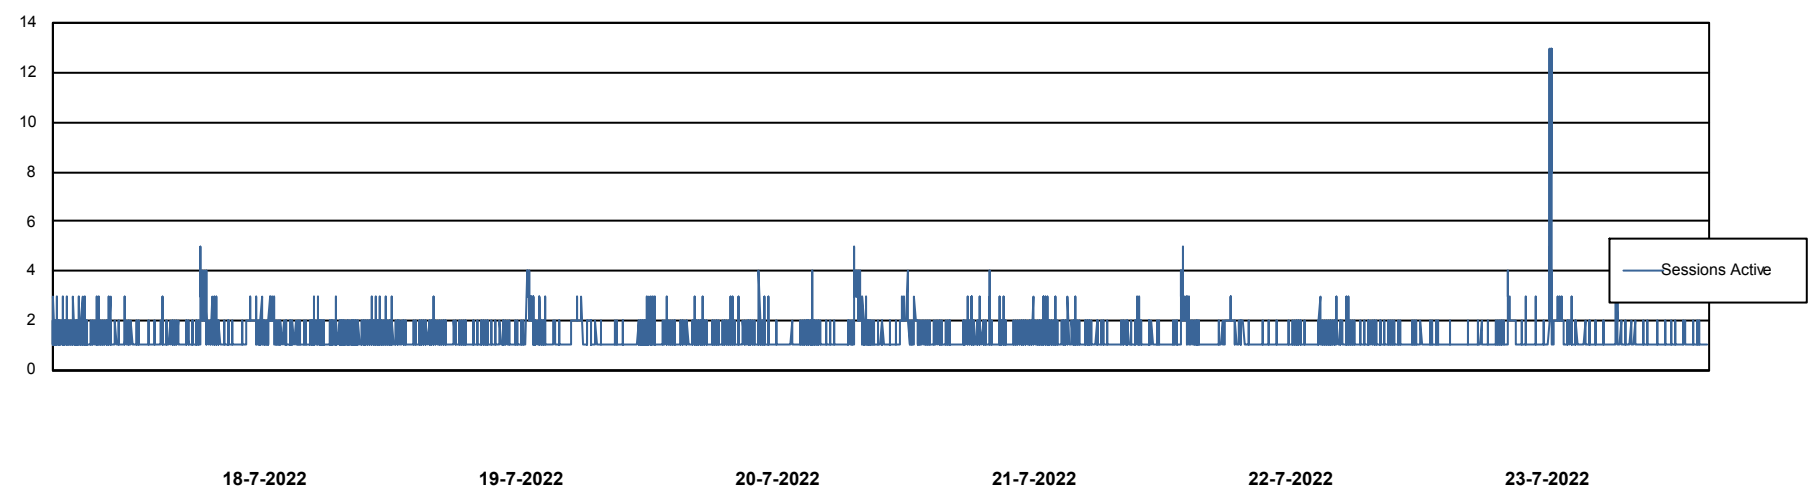

Database Performance STKDB_Production