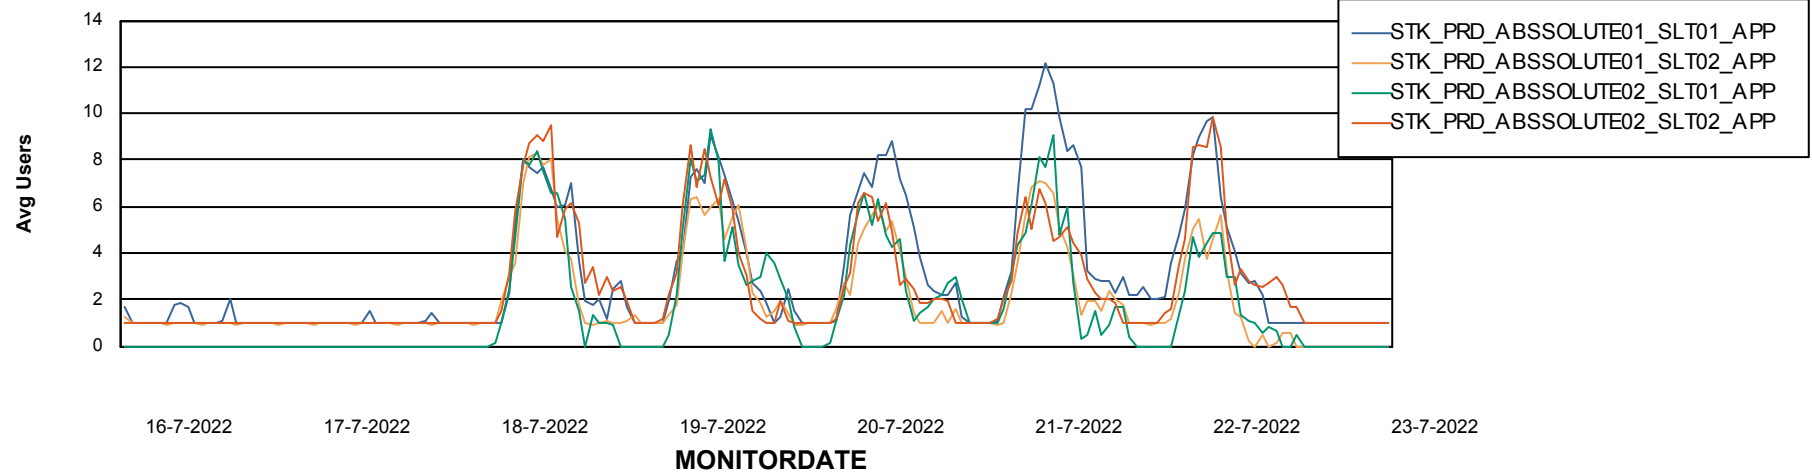

Avg users per day per ABS server