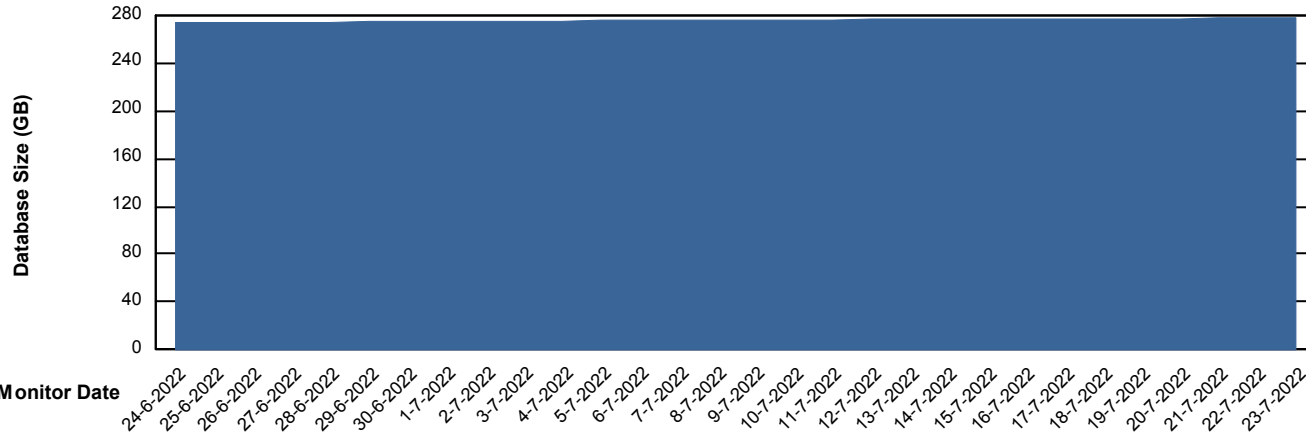

DATABASE SIZE STKDB_Production

Database growth over last month

Database Tablespace STKDB_Production

Date	Tablespace Name	Filesize (Gb)	Usedsize (Gb)	Percentage free
23-7-2022	ABSDATA	200	109	45
	INDX	200	159	21
22-7-2022	ABSDATA	200	109	45
	INDX	200	159	21
21-7-2022	ABSDATA	200	109	45
	INDX	200	159	21
20-7-2022	ABSDATA	200	109	46
	INDX	200	159	21
19-7-2022	ABSDATA	200	109	46
	INDX	200	159	21
18-7-2022	ABSDATA	200	109	46
	INDX	200	159	21
17-7-2022	ABSDATA	200	109	46
	INDX	200	158	21