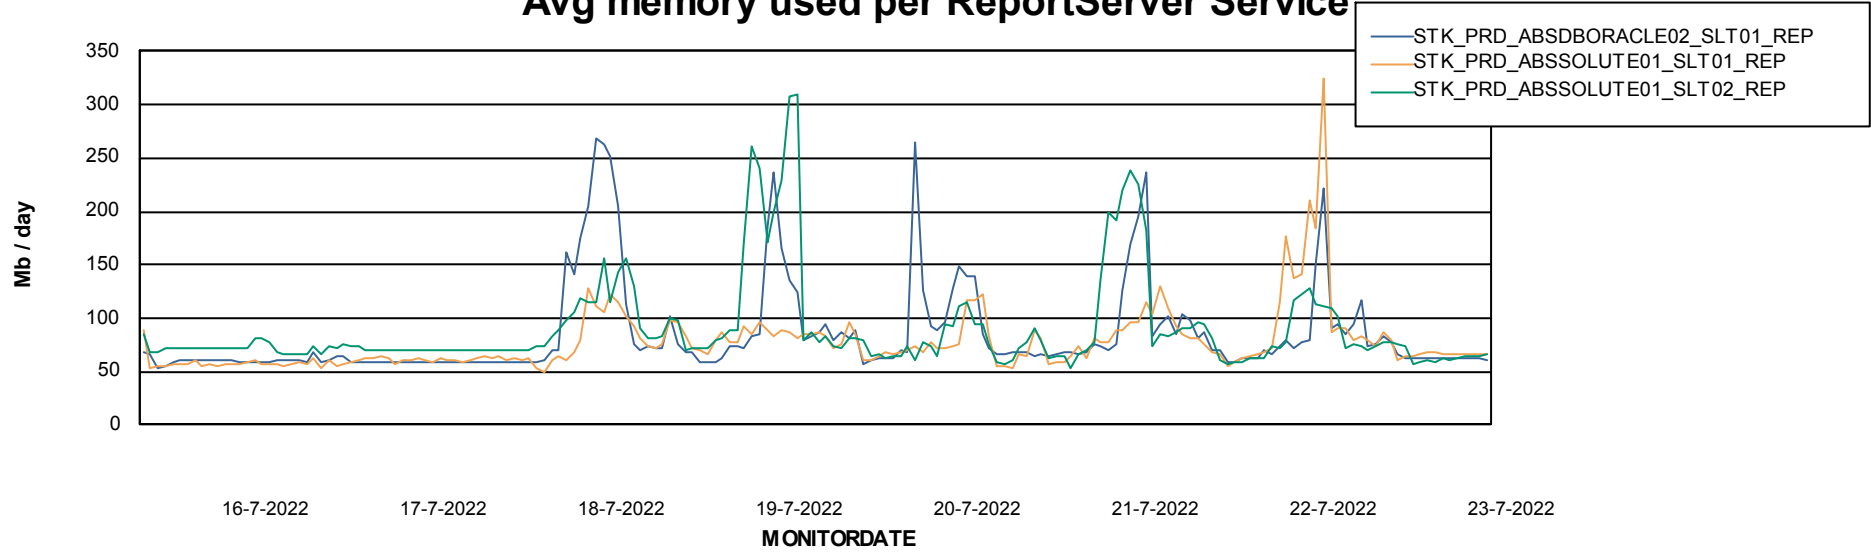

ABSSolute Application ReportServer Services

Avg memory used per ReportServer Service