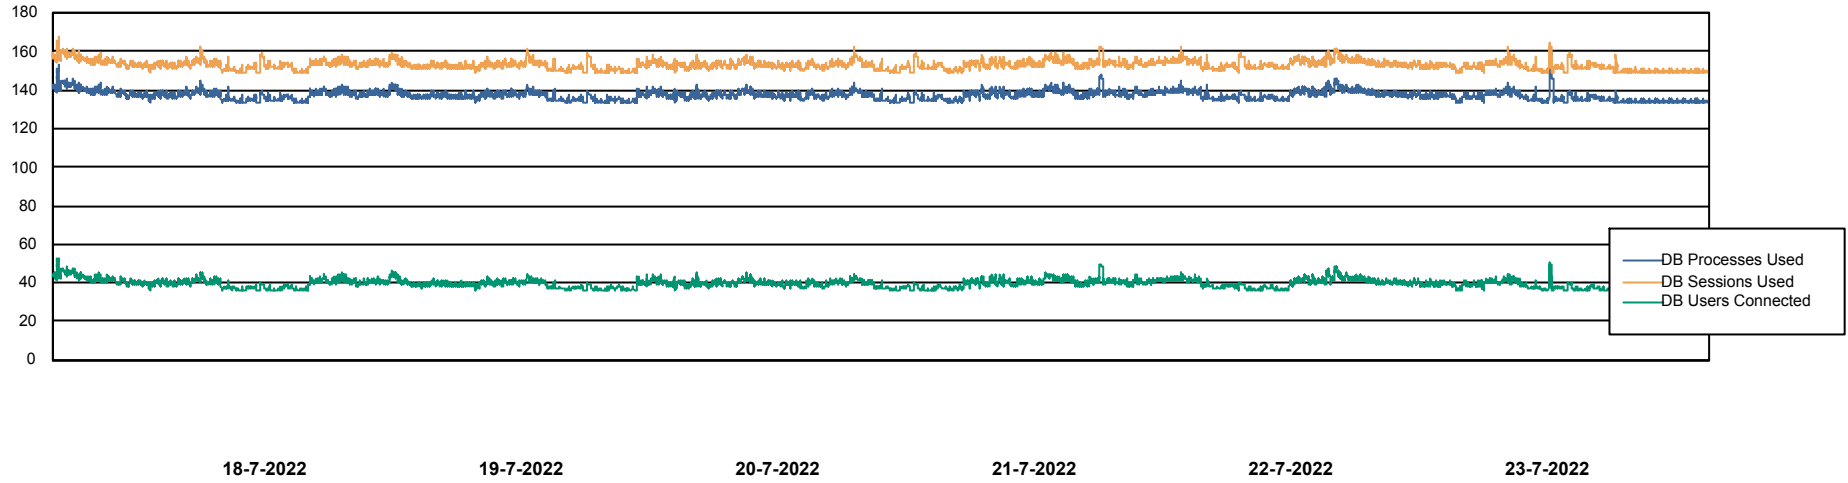

Database Performance STKDB_Production