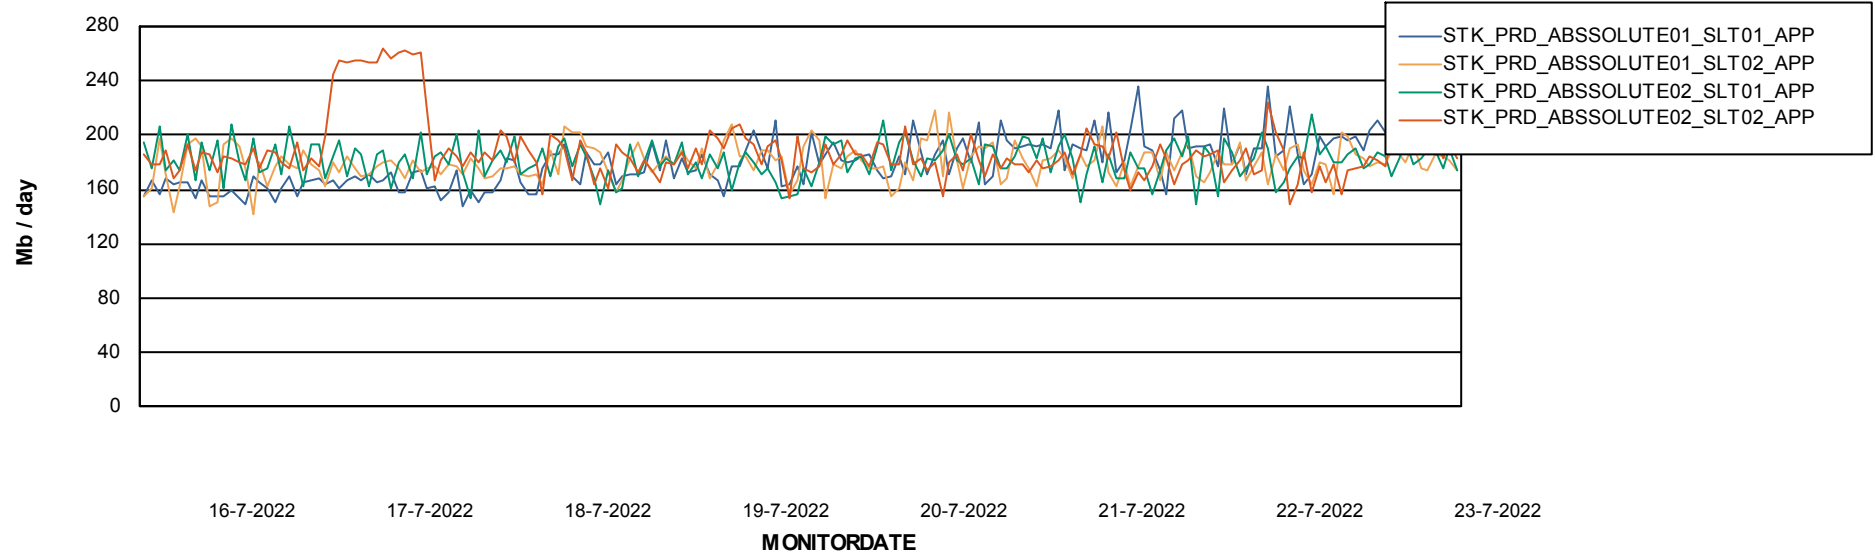

ABSSolute Application Server Services

Avg memory used per ABS Server Service