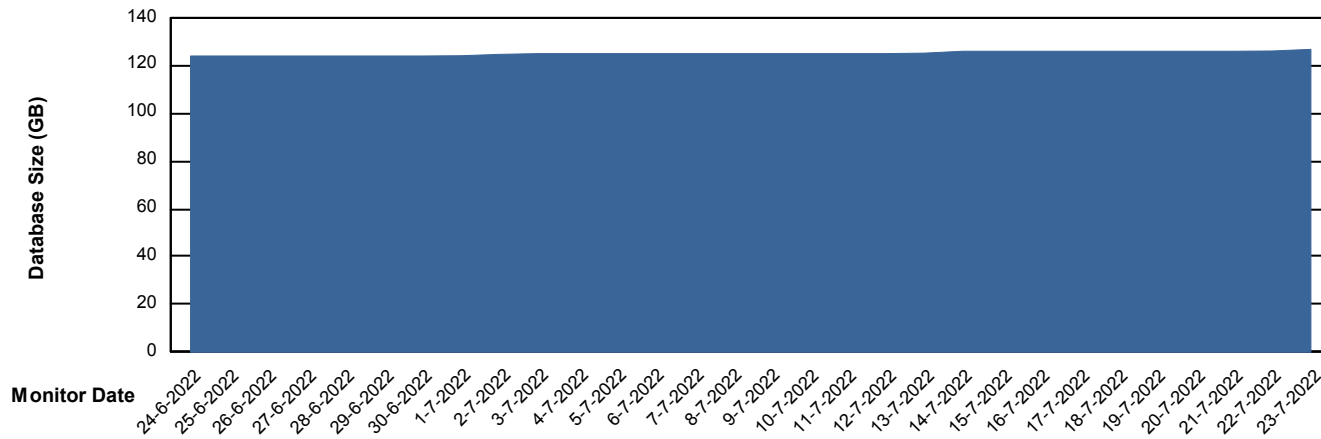

Weekly SLA Customer Report

Customer SPO_Production Silver
Database ID 57

DATABASE SIZE SPODB_BI

Database growth over last month

DATABASE SIZE SPODB_Production

Database growth over last month

Weekly SLA Customer Report

Customer SPO_Production Silver
Database ID 57

Database Tablespace SPODB_BI

Date	Tablespace Name	Filesize (Gb)	Usedsize (Gb)	Percentage free
23-7-2022	ABSDATA	34	28	18
	INDX	80	37	54
22-7-2022	ABSDATA	34	28	18
	INDX	80	37	54
21-7-2022	ABSDATA	34	28	18
	INDX	80	37	54
20-7-2022	ABSDATA	34	28	18
	INDX	80	37	54
19-7-2022	ABSDATA	34	28	18
	INDX	80	37	54
18-7-2022	ABSDATA	34	28	18
	INDX	80	37	54
17-7-2022	ABSDATA	34	28	18
	INDX	80	37	54