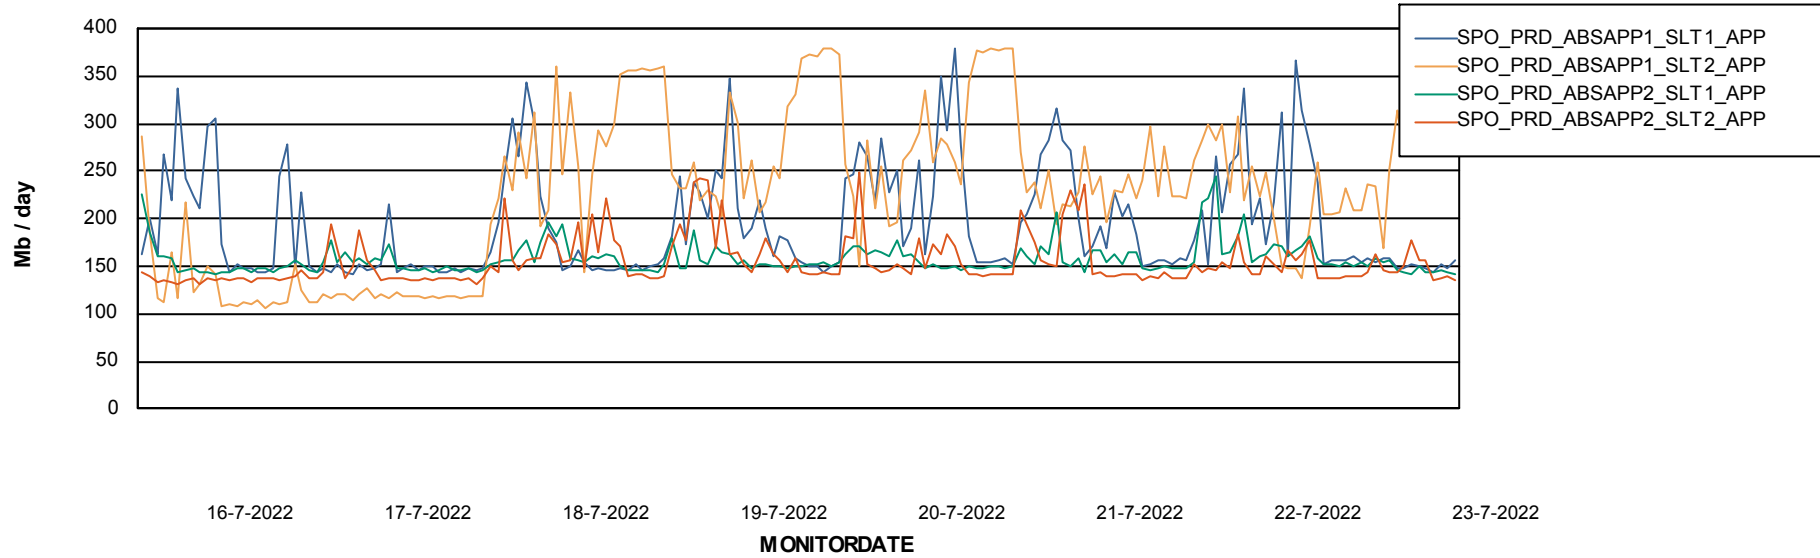

Standby Database Health SPO_Production Silver

Recovery lag for last 7 days

Weekly SLA Customer Report

Customer SPO_Production Silver
Database ID 57

ABSSolute Application Server Services

Avg memory used per ABS Server Service