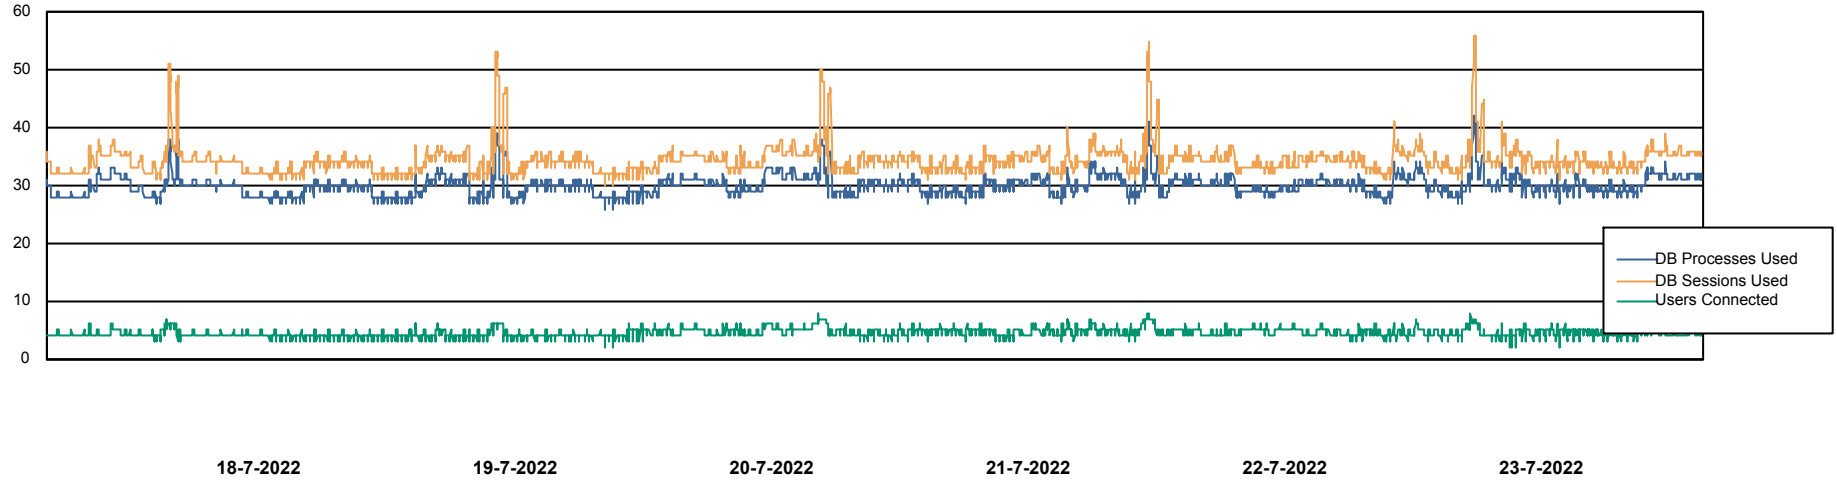

Weekly SLA Customer Report

Customer SPO_Production Silver
Database ID 57

Harddisk Usage SPO_PRD_ORACLE_BI1

	Free disk space on c: (%)	Total disk space on c: (Gb)	Free disk space on d: (%)	Total disk space on d: (Gb)	Free disk space on e: (%)	Total disk space on e: (Gb)	Free disk space on f: (%)	Total disk space on f: (Gb)
23-7-2022	21	80	23	200	100	100	100	50
22-7-2022	21	80	23	200	100	100	100	50
21-7-2022	21	80	23	200	100	100	100	50
20-7-2022	21	80	23	200	100	100	100	50
19-7-2022	21	80	23	200	100	100	100	50
18-7-2022	21	80	23	200	100	100	100	50
17-7-2022	21	80	23	200	100	100	100	50

Weekly SLA Customer Report

Customer SPO_Production Silver
Database ID 57

Database Performance SPODB_BI

DB Processes Max 500
DB Sessions Max 772

Weekly SLA Customer Report

Customer SPO_Production Silver
Database ID 57