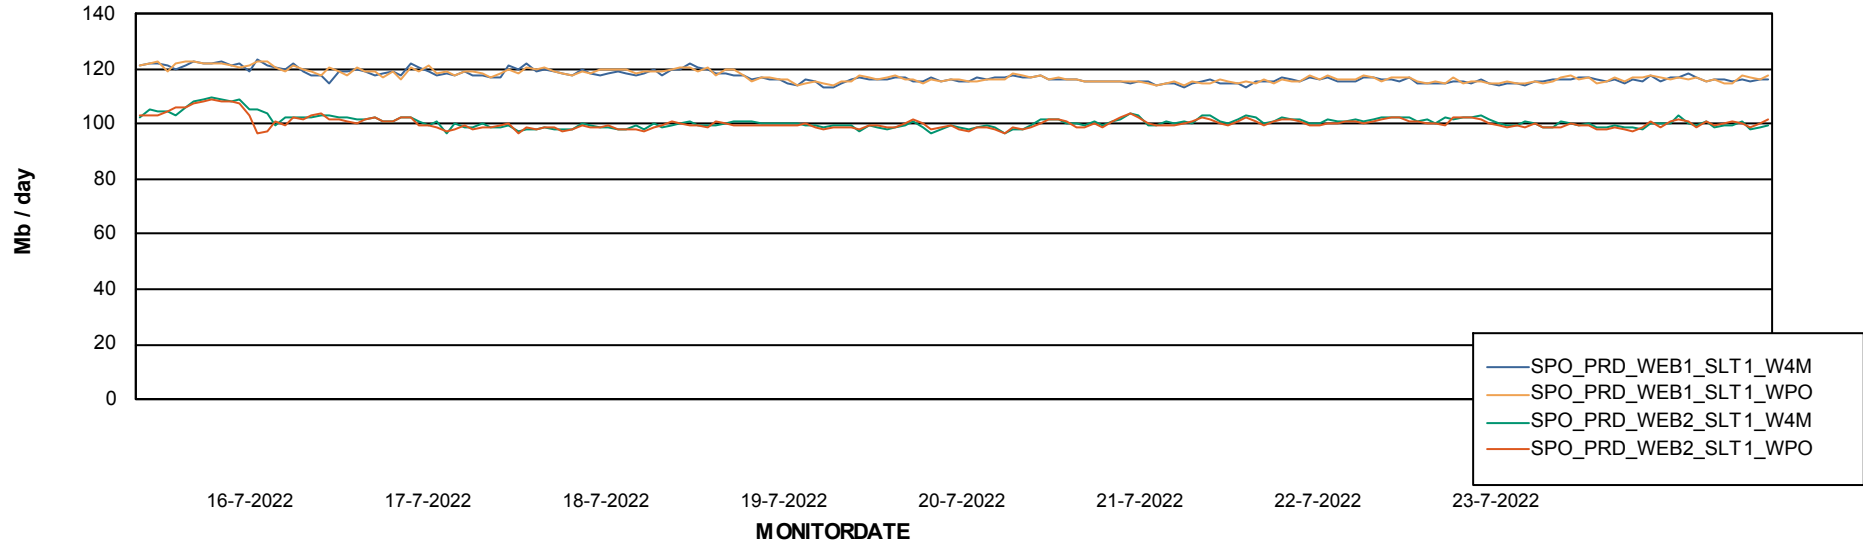

ABSSolute Web Component Services

Avg memory used per ABS Web component