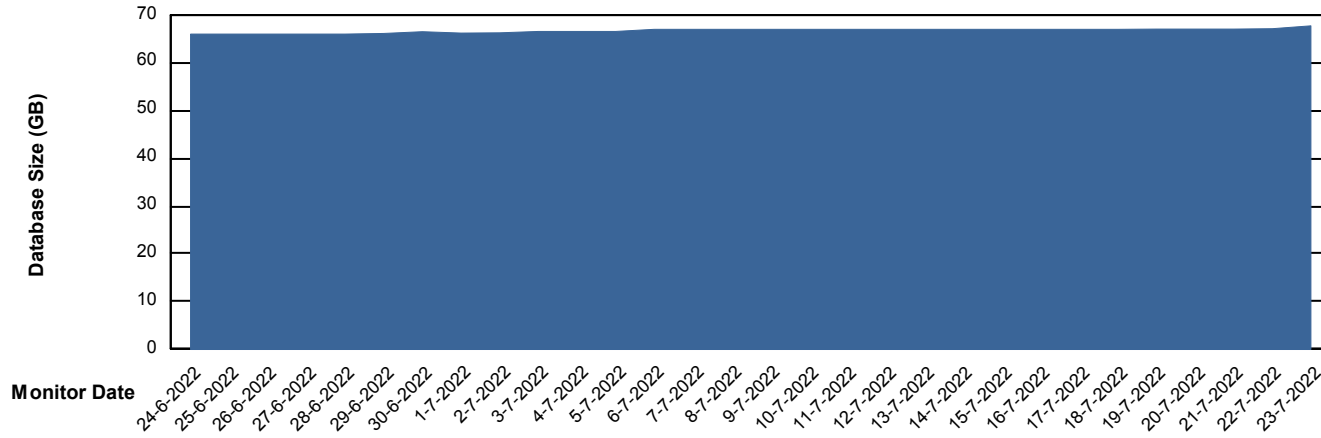

Database Performance SPODB_Production

DB Processes Max 300
DB Sessions Max 472

Weekly SLA Customer Report

Customer SPO_Production Silver
Database ID 57

Database Performance SPODB_Standby

DB Processes Max 300
DB Sessions Max 472

Weekly SLA Customer Report

Customer SPO_Production Silver
Database ID 57

DATABASE SIZE SPODB_BI

Database growth over last month

DATABASE SIZE SPODB_Production

Database growth over last month

Weekly SLA Customer Report