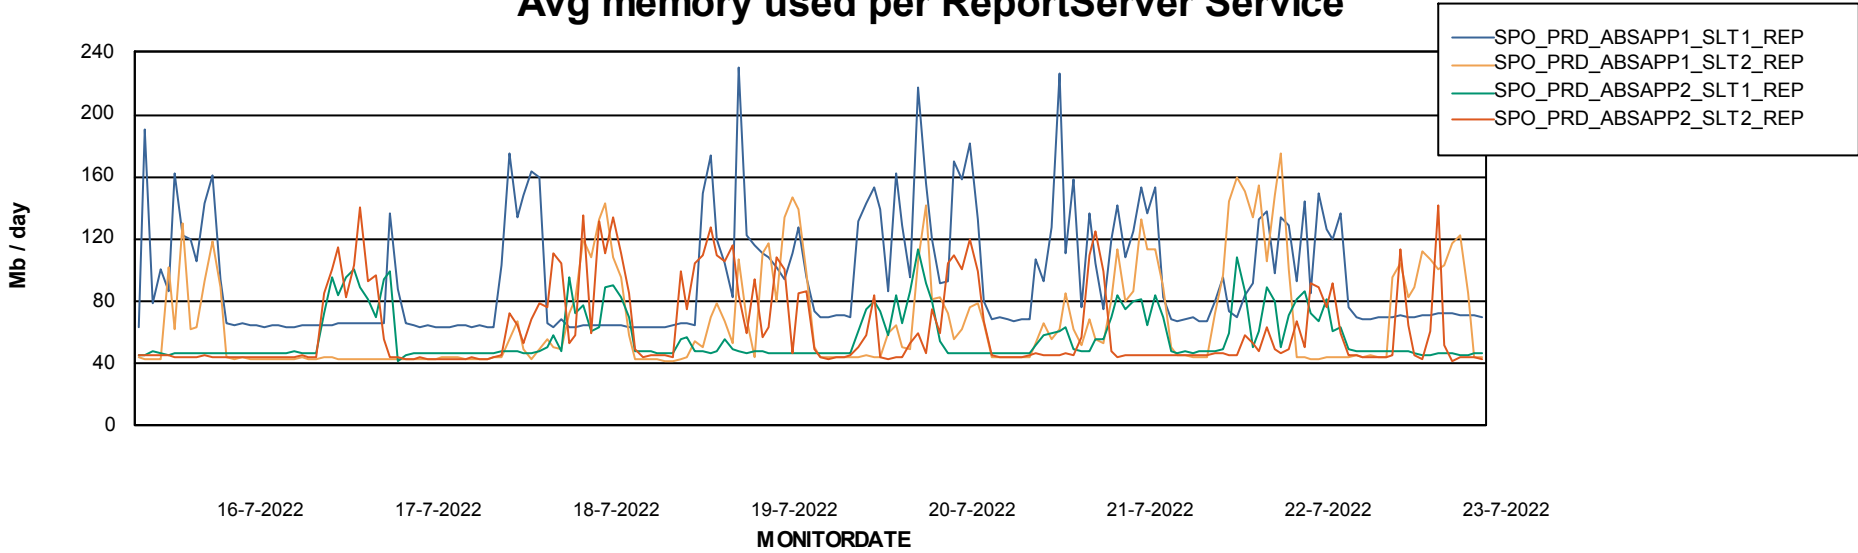

Avg users per day per ABS server

Weekly SLA Customer Report

Customer SPO_Production Silver
Database ID 57

ABSSolute Application ReportServer Services

Avg memory used per ReportServer Service

Weekly SLA Customer Report