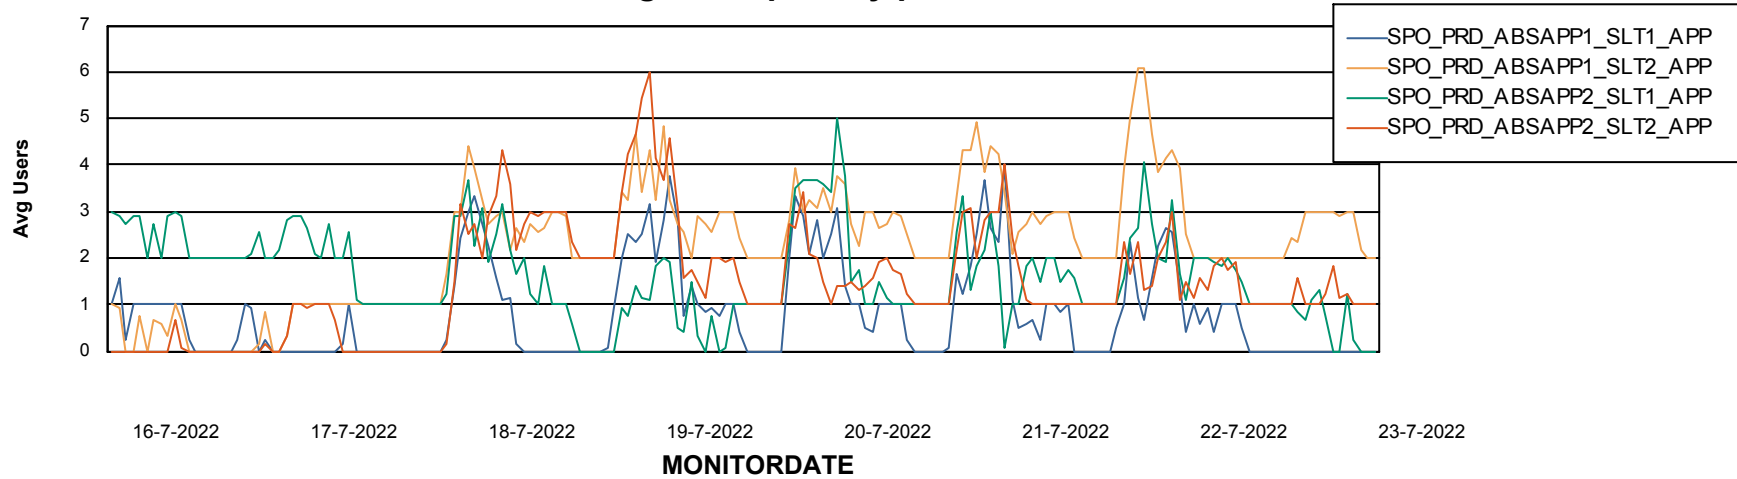

Avg users per day per ABS server