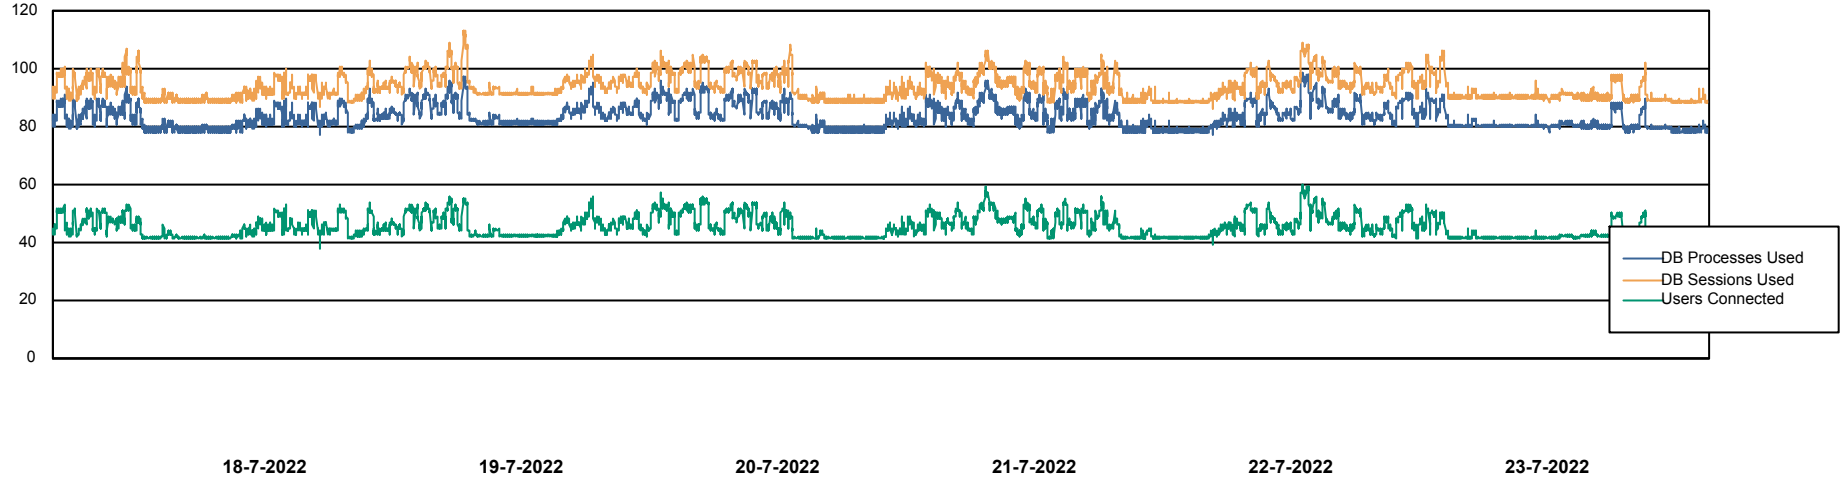

Database Performance SPODB_Production

DB Processes Max 300
DB Sessions Max 472