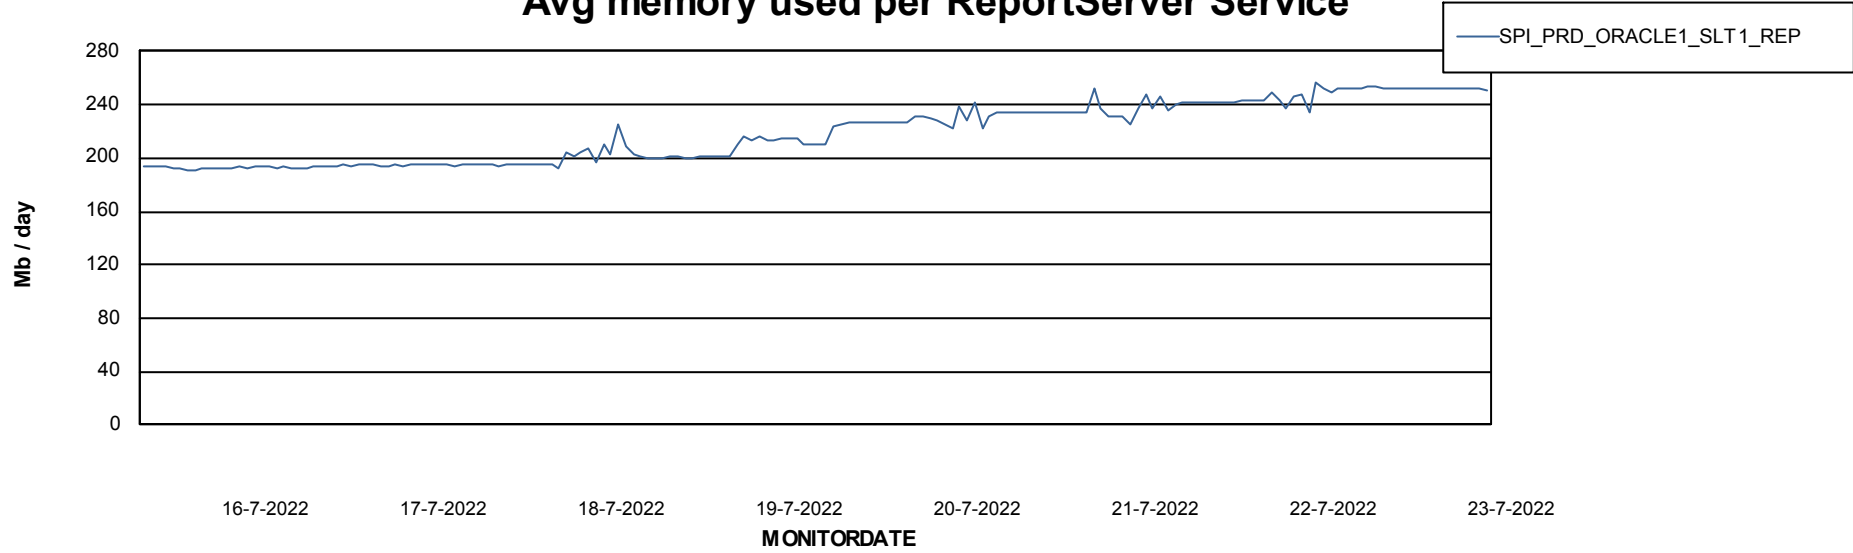

ABSSolute Application ReportServer Services

Avg memory used per ReportServer Service