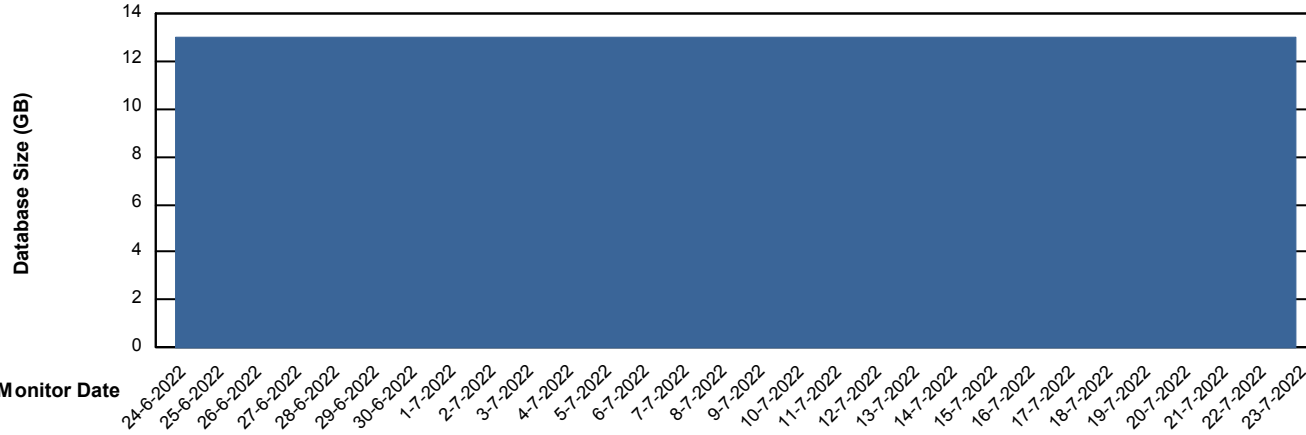

DB Processes Max 500

Weekly SLA Customer Report

Customer SPI_Production
 Database ID 49

DATABASE SIZE SPIDB_Production

Database growth over last month

Database Tablespace SPIDB_Production

Date	Tablespace Name	Filesize (Gb)	Usedsize (Gb)	Percentage free
23-7-2022	ABSDATA	5	2	51
	INDX	8	4	49
22-7-2022	ABSDATA	5	2	51
	INDX	8	4	49
21-7-2022	ABSDATA	5	2	51
	INDX	8	4	49
20-7-2022	ABSDATA	5	2	51
	INDX	8	4	49
19-7-2022	ABSDATA	5	2	51
	INDX	8	4	49
18-7-2022	ABSDATA	5	2	51
	INDX	8	4	49
17-7-2022	ABSDATA	5	2	51
	INDX	8	4	49