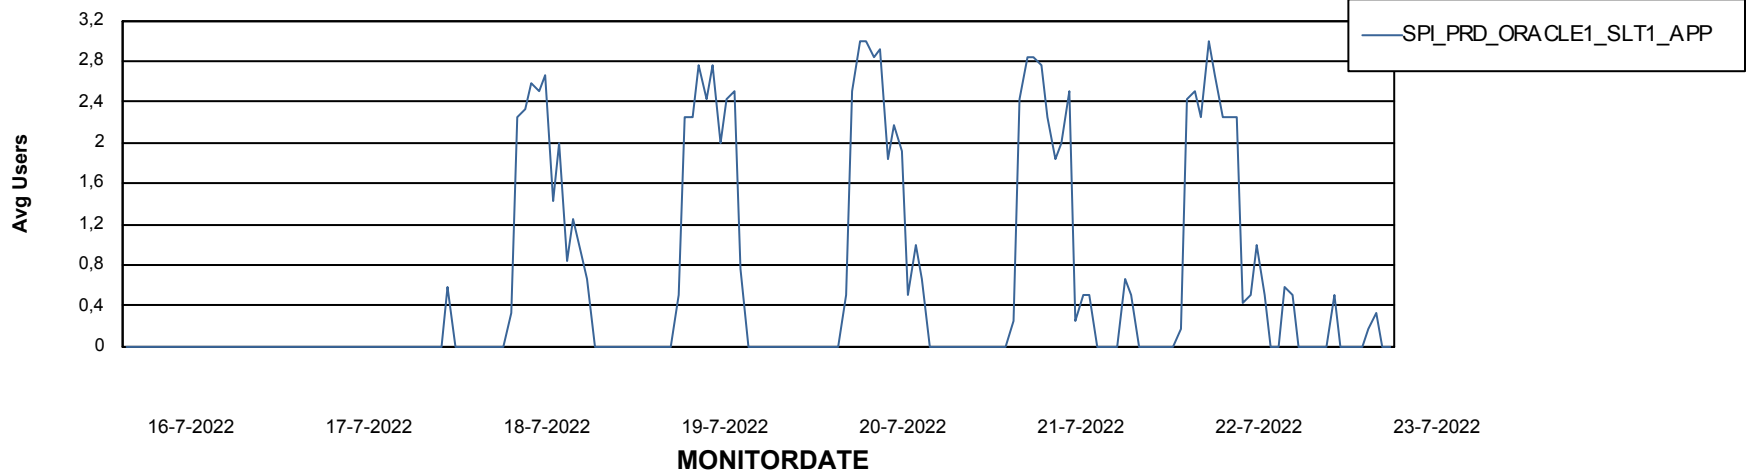

Weekly SLA Customer Report

Customer SPI_Production
Database ID 49

ABSSolute Application Server Services

Avg memory used per ABS Server Service

Avg users per day per ABS server

Weekly SLA Customer Report

Customer SPI_Production
Database ID 49