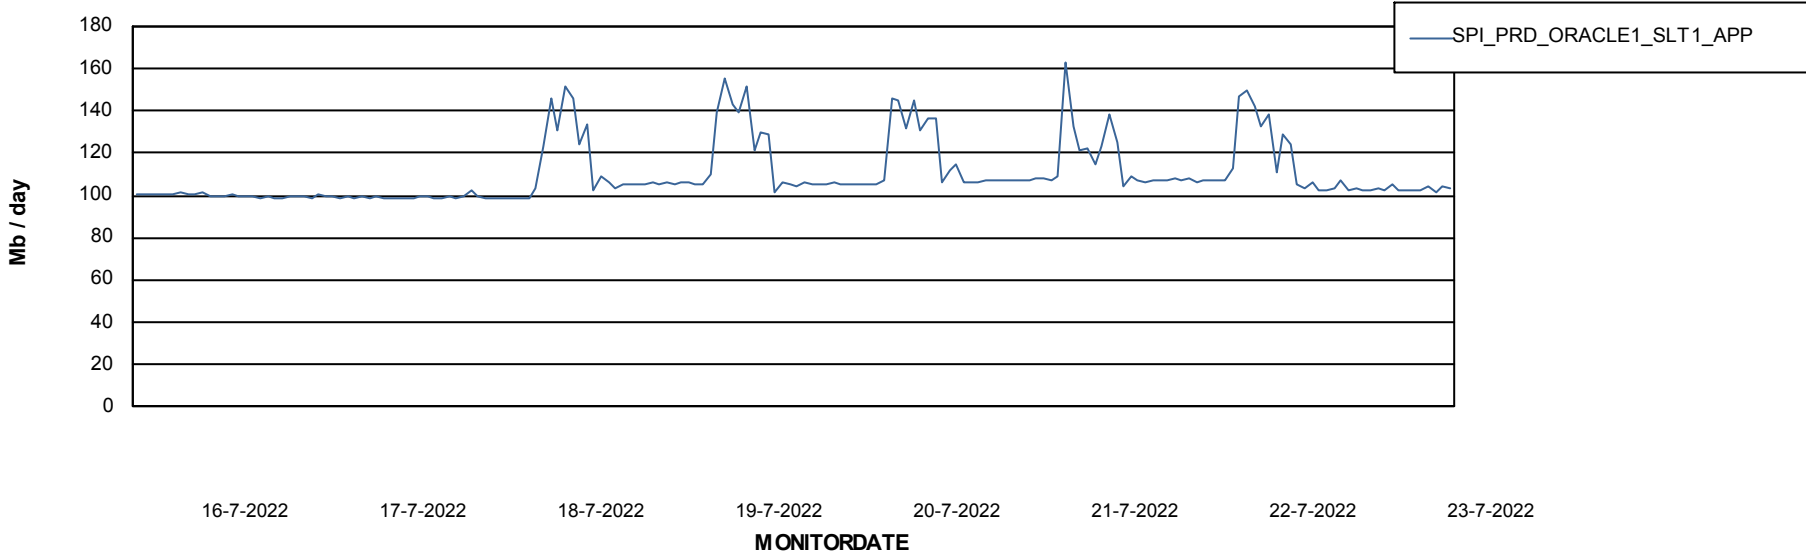

ABSSolute Application Server Services

Avg memory used per ABS Server Service