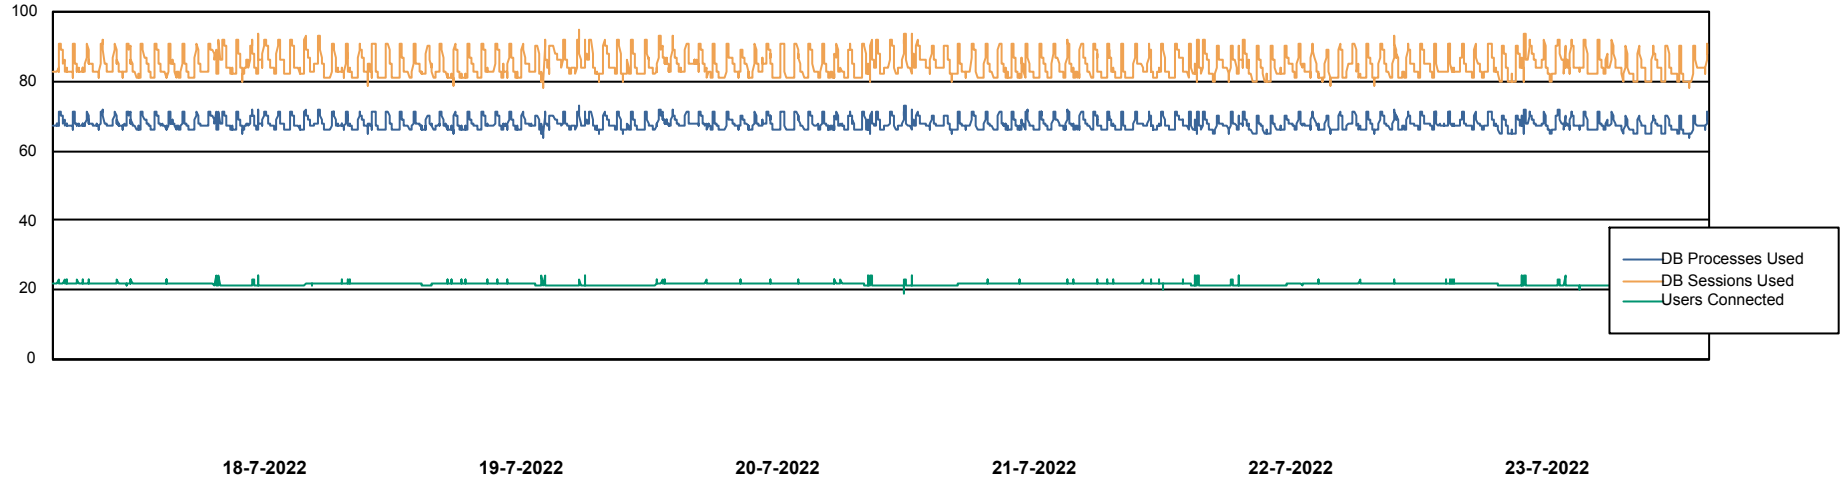

Database Performance RSS_DB_Primary (2020)

DB Processes Max 300
DB Sessions Max 472