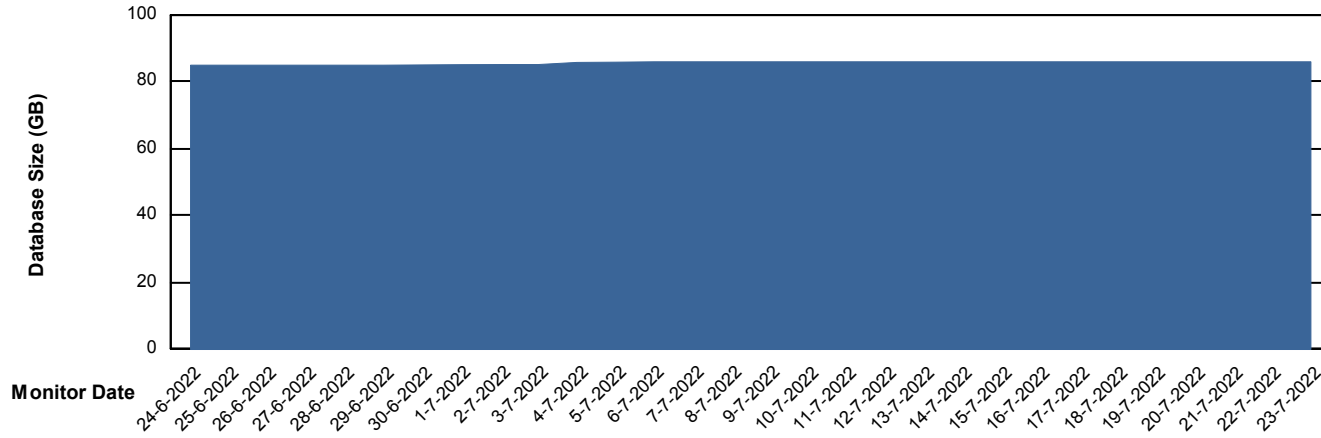

DATABASE SIZE RSS_DB_Primary (2020)

Database growth over last month

Database Tablespace RSS_DB_Primary (2020)

Date	Tablespace Name	Filesize (Gb)	Usedsize (Gb)	Percentage free
23-7-2022	ABSDATA	47	39	17
	INDX	55	45	18
22-7-2022	ABSDATA	47	39	17
	INDX	55	45	18
21-7-2022	ABSDATA	47	39	17
	INDX	55	45	18
20-7-2022	ABSDATA	47	39	17
	INDX	55	45	18
19-7-2022	ABSDATA	47	39	17
	INDX	55	45	18
18-7-2022	ABSDATA	47	39	17
	INDX	55	45	18
17-7-2022	ABSDATA	47	39	17
	INDX	55	45	18