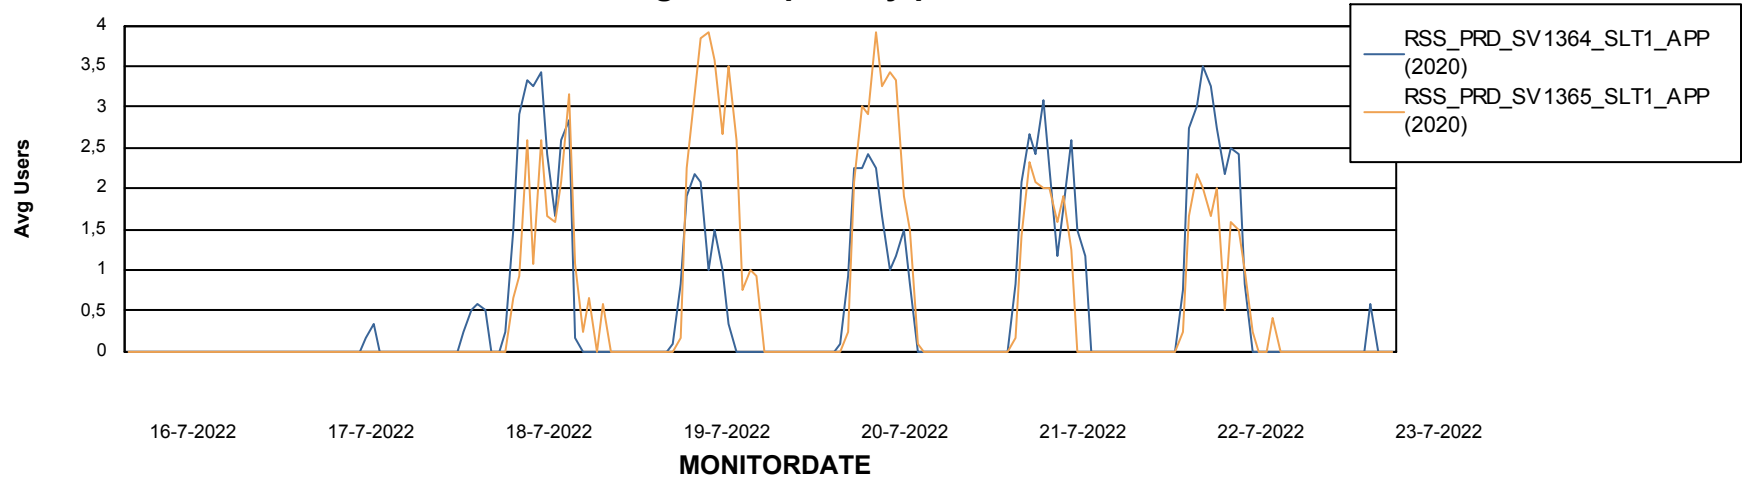

Avg users per day per ABS server