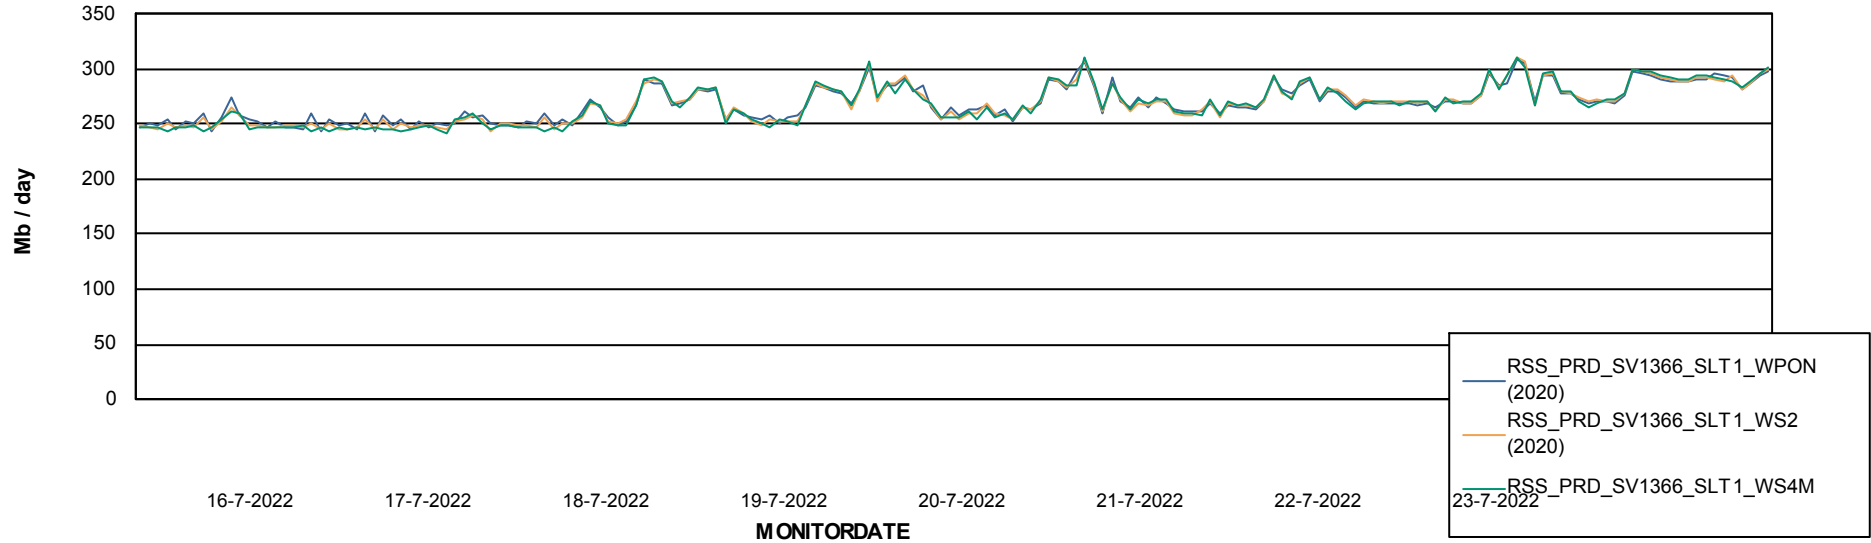

ABSSolute Web Component Services

Avg memory used per ABS Web component