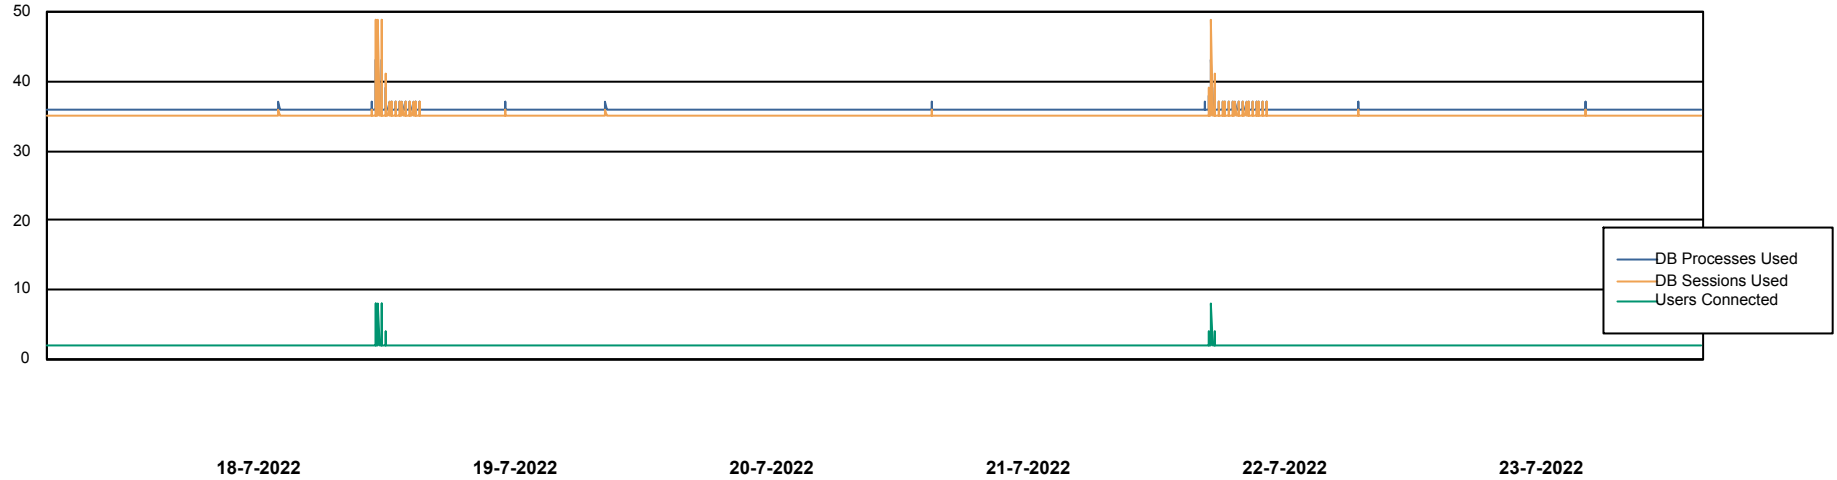

Database Performance RSS_DB_Standby (2020)

DB Processes Max 300
DB Sessions Max 472