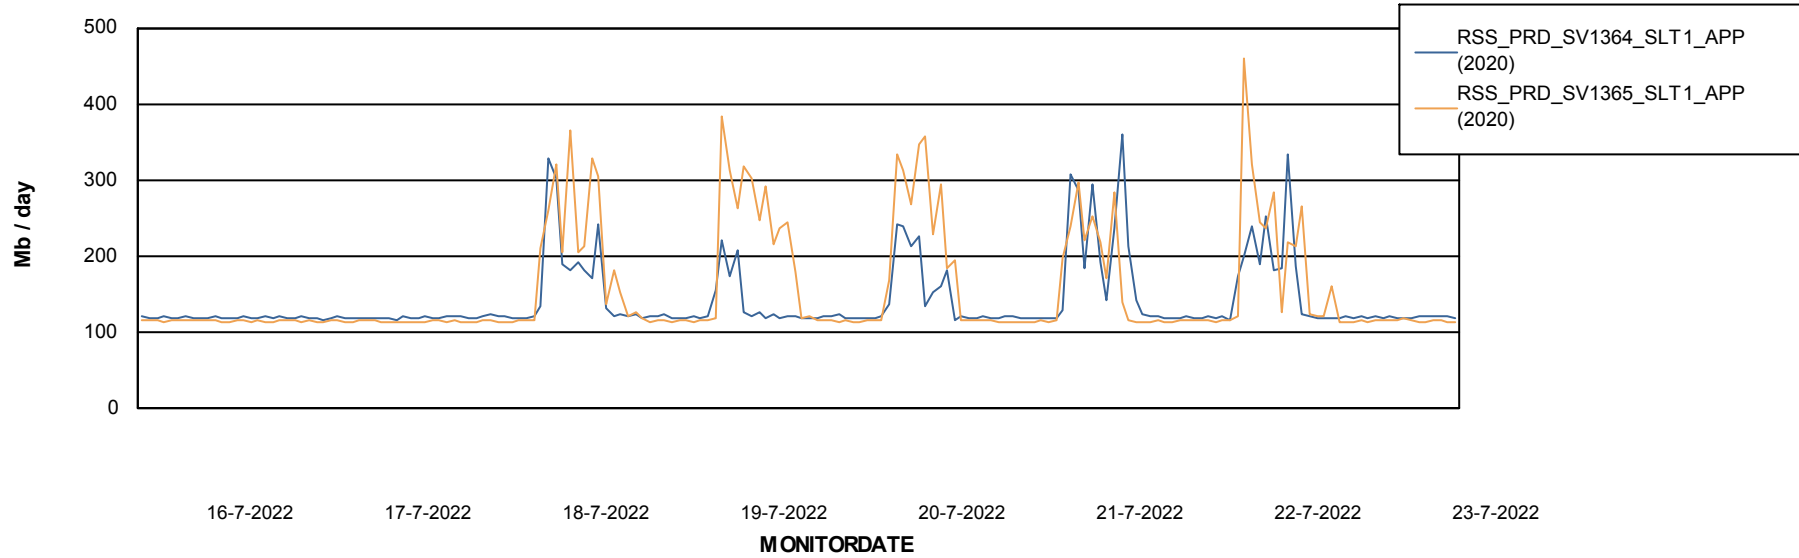

ABSSolute Application Server Services

Avg memory used per ABS Server Service