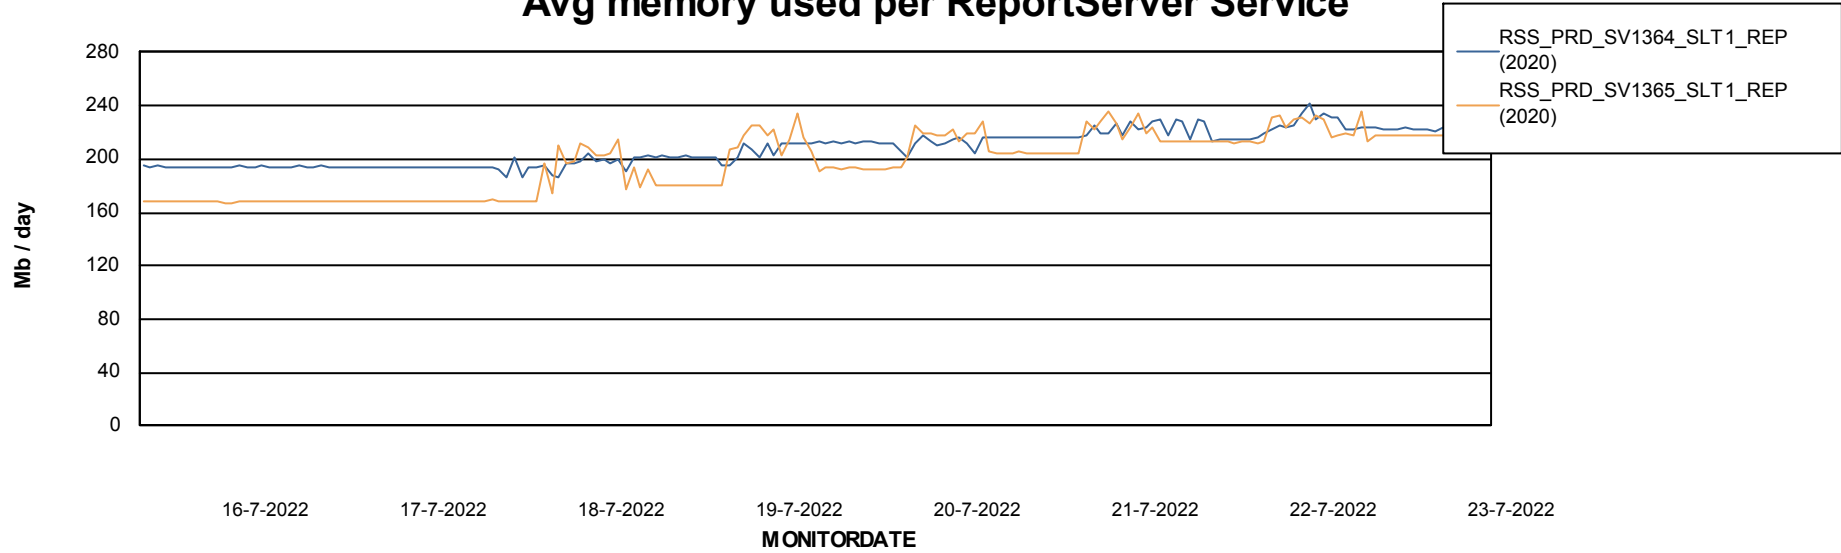

ABSSolute Application ReportServer Services

Avg memory used per ReportServer Service