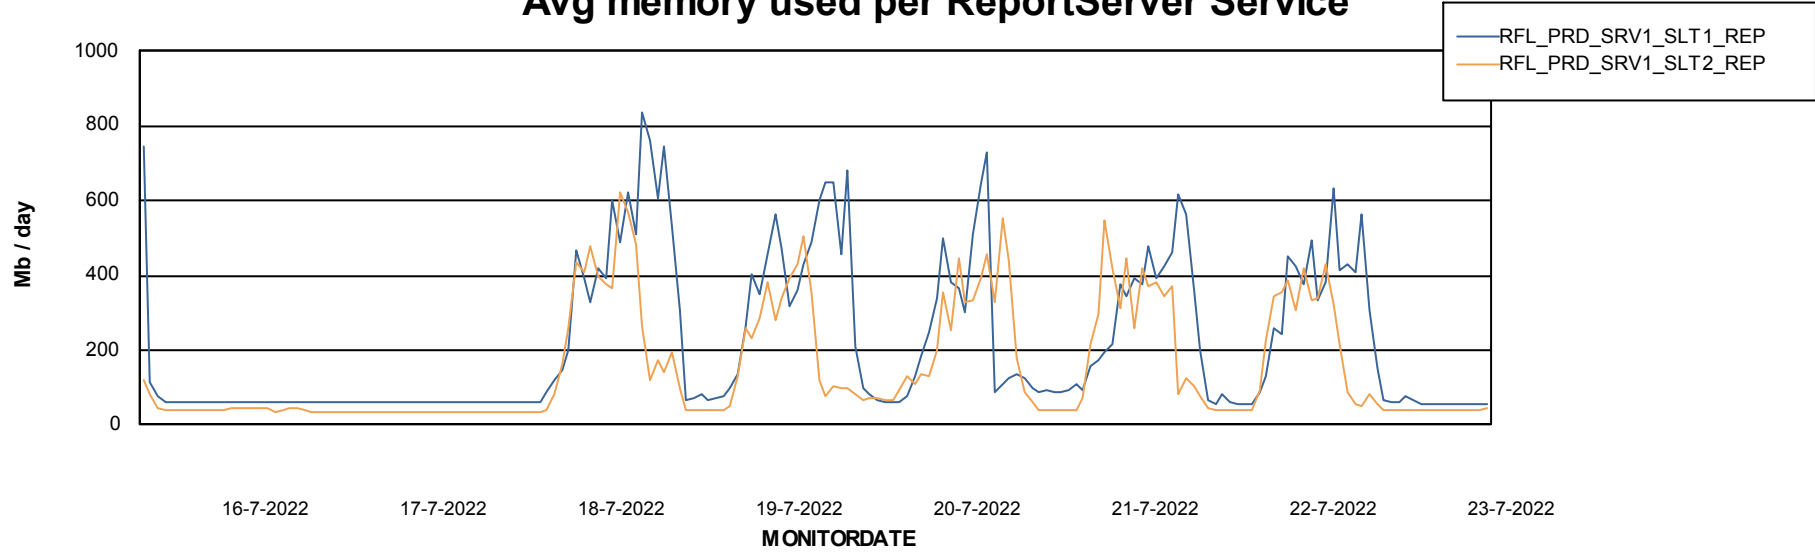

Avg memory used per ABS Server Service

Avg users per day per ABS server

Weekly SLA Customer Report

Customer RFL_Production
Database ID 36

ABSSolute Application ReportServer Services

Avg memory used per ReportServer Service

Weekly SLA Customer Report

Customer RFL_Production
Database ID 36

ABSSolute Web Component Services

Avg memory used per ABS Web component

Weekly SLA Customer Report

Customer RFL_Production
Database ID 36

Disaster per ABS component