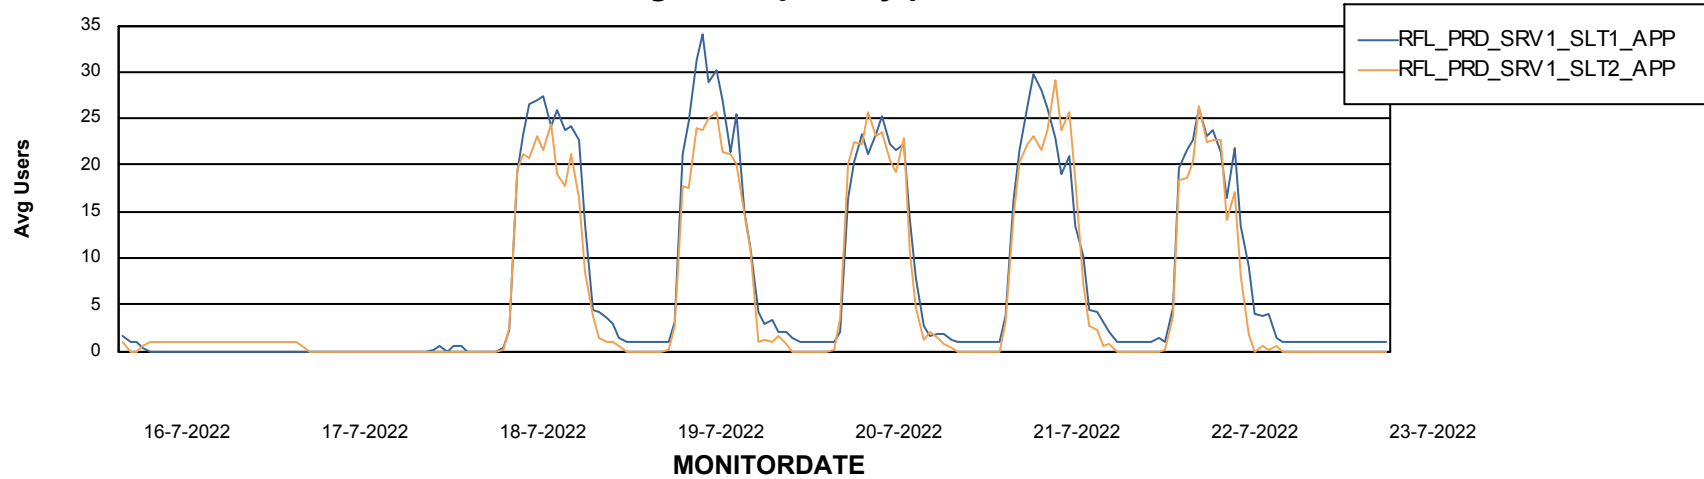

Weekly SLA Customer Report

Customer RFL_Production
Database ID 36

Standby Database Health RFL_Production

Recovery lag for last 7 days

Weekly SLA Customer Report

Customer RFL_Production
Database ID 36

ABSSolute Application Server Services

Avg memory used per ABS Server Service

Avg users per day per ABS server

Weekly SLA Customer Report

Customer RFL_Production
Database ID 36

ABSSolute Application ReportServer Services

Avg memory used per ReportServer Service