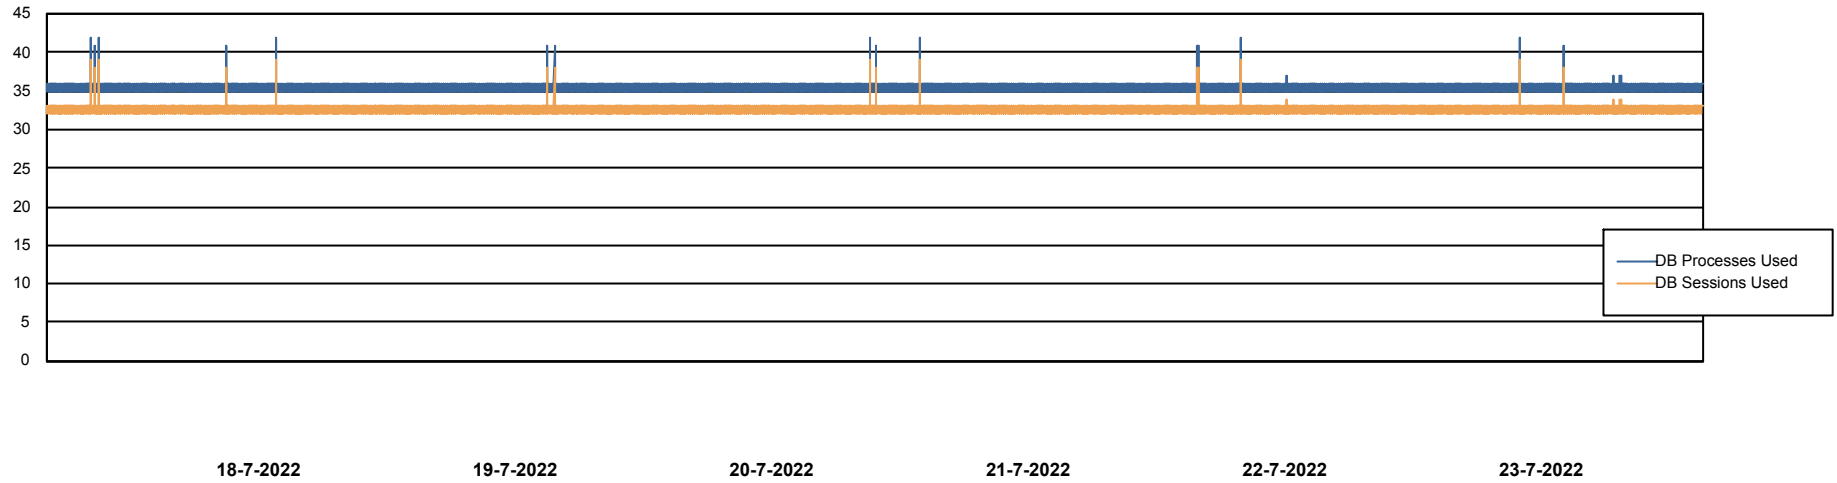

Weekly SLA Customer Report

Customer RFL_Production
Database ID 36

Database Performance RFLDB_Production

Weekly SLA Customer Report

Customer RFL_Production
Database ID 36

Database Performance RFLDB_Standby

DB Processes Max 1,000