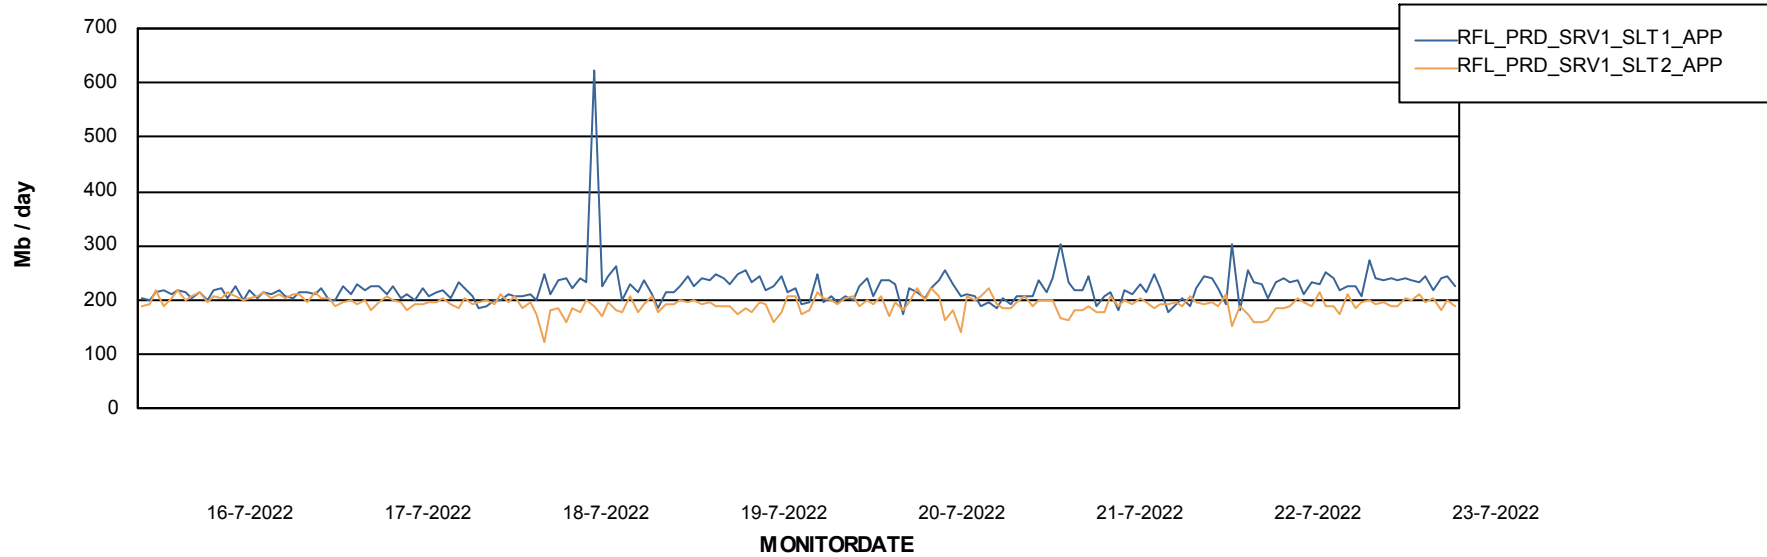

ABSSolute Application Server Services

Avg memory used per ABS Server Service