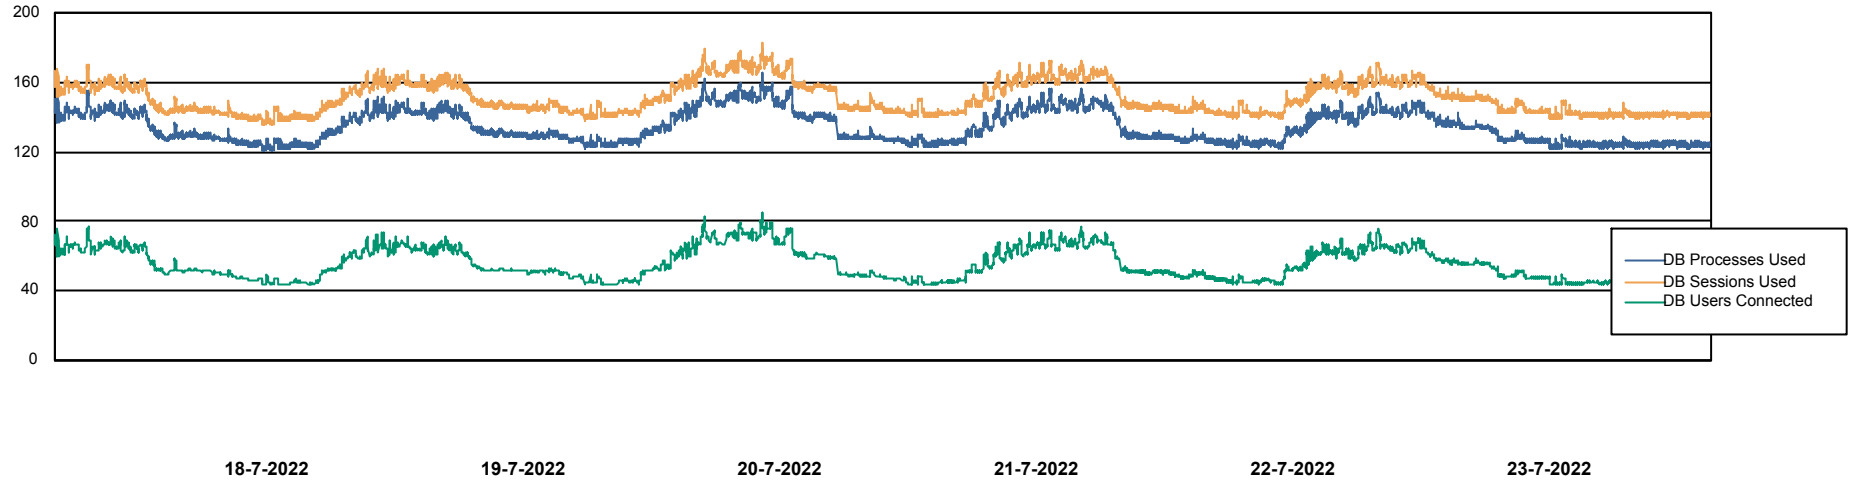

Weekly SLA Customer Report

Customer RFL_Production
Database ID 36

Harddisk Usage RFL_WEB

	Free disk space on C: (%)	Total disk space on C: (Gb)	Used disk space on C: (Gb)
23-7-2022	41	40	23
22-7-2022	41	40	23
21-7-2022	41	40	23
20-7-2022	41	40	23
19-7-2022	42	40	23
18-7-2022	42	40	23
17-7-2022	42	40	23

Weekly SLA Customer Report

Customer RFL_Production
Database ID 36

Database Performance RFLDB_Production

Weekly SLA Customer Report

Customer RFL_Production
Database ID 36

Database Performance RFLDB_Standby

DB Processes Max 1,000