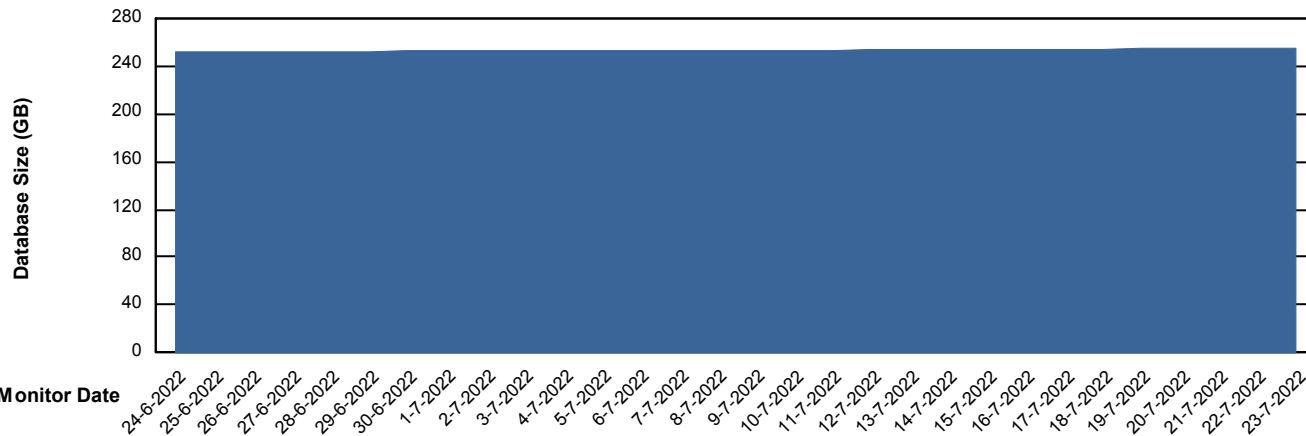

Weekly SLA Customer Report

Customer RFL_Production
Database ID 36

Database Performance RFLDB_Production

Weekly SLA Customer Report

Customer RFL_Production
Database ID 36

Database Performance RFLDB_Standby

DB Processes Max 1,000

Weekly SLA Customer Report

Customer RFL_Production
 Database ID 36

DATABASE SIZE RFLDB_Production

Database growth over last month

Database Tablespace RFLDB_Production

Date	Tablespace Name	Filesize (Gb)	Usedsize (Gb)	Percentage free
23-7-2022	ABSDATA	90	69	24
	INDX	216	176	18
22-7-2022	ABSDATA	90	69	24
	INDX	216	176	18
21-7-2022	ABSDATA	90	69	24
	INDX	216	176	18
20-7-2022	ABSDATA	90	69	24
	INDX	216	176	18
19-7-2022	ABSDATA	90	69	24
	INDX	216	176	18
18-7-2022	ABSDATA	90	69	24
	INDX	216	176	19
17-7-2022	ABSDATA	90	69	24
	INDX	216	176	19