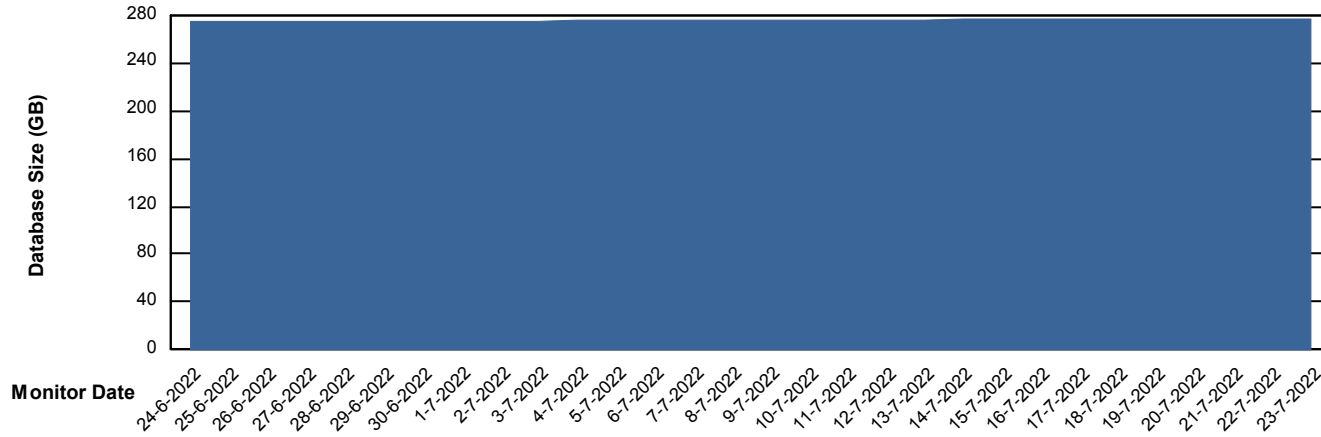

DATABASE SIZE PHSDB_Production

Database growth over last month