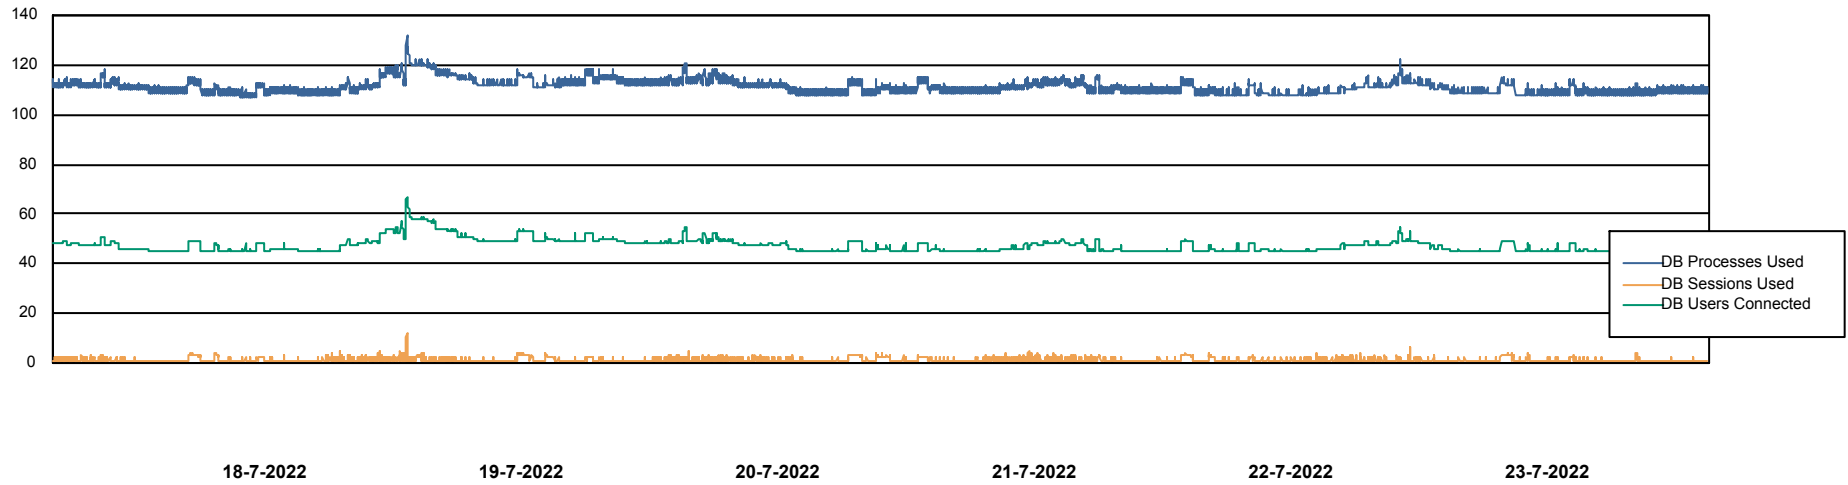

Database Performance PHSDB_Production

DB Processes Max 1,000