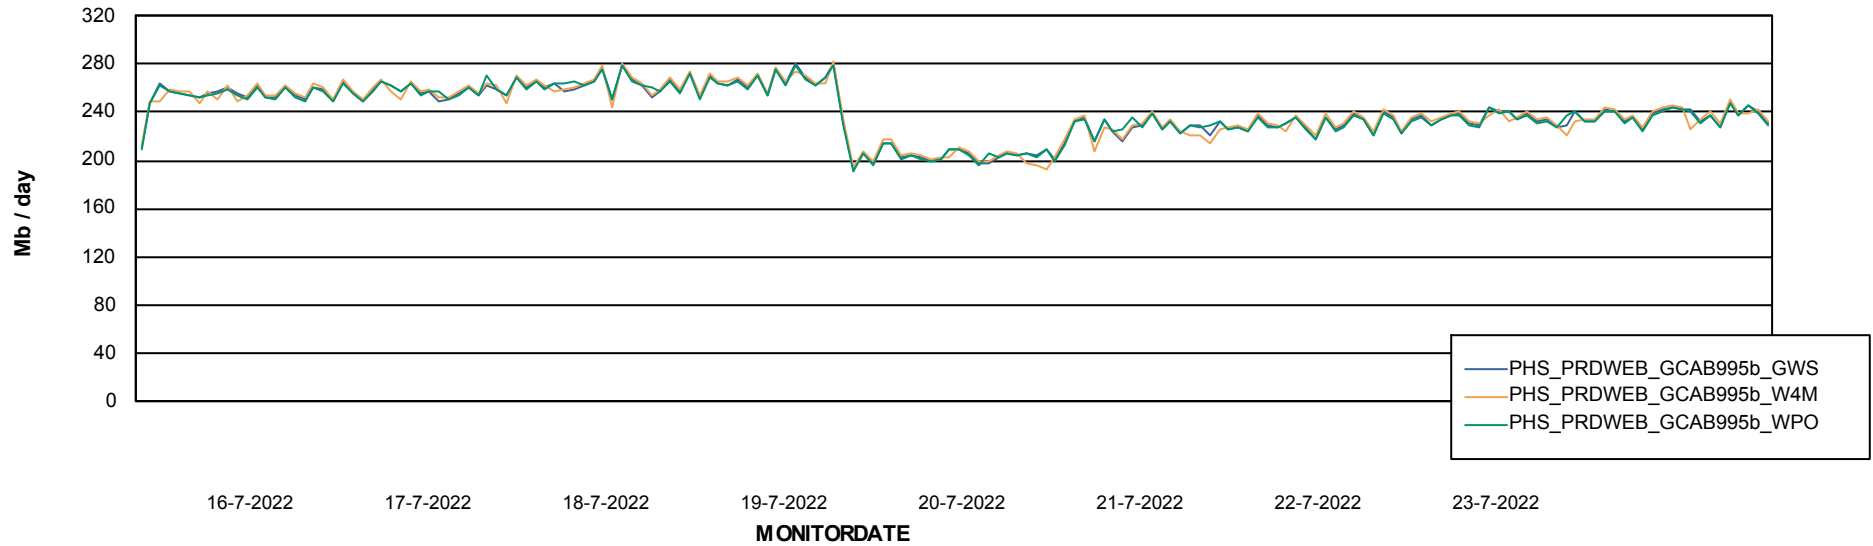

ABSSolute Application ReportServer Services

Avg memory used per ReportServer Service

Weekly SLA Customer Report

Customer PHS_Production
Database ID 47

ABSSolute Web Component Services

Avg memory used per ABS Web component