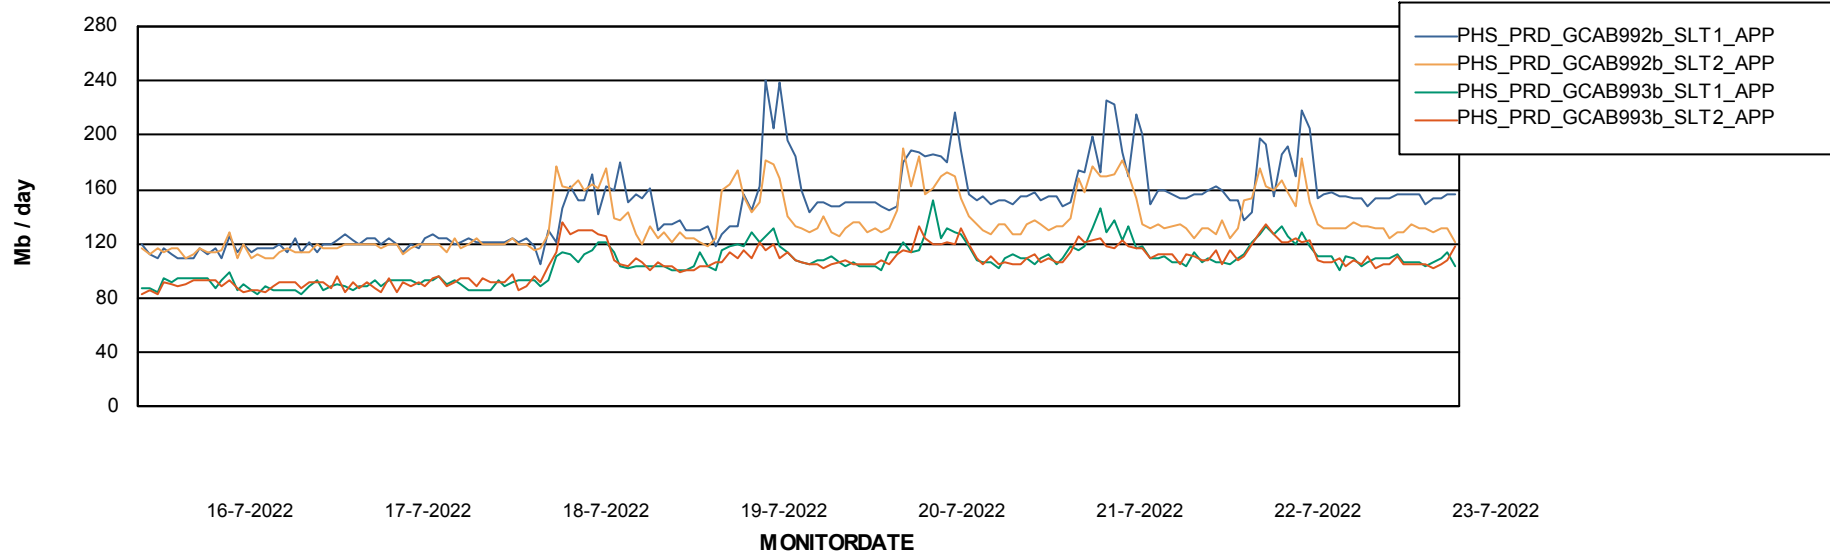

ABSSolute Application Server Services

Avg memory used per ABS Server Service