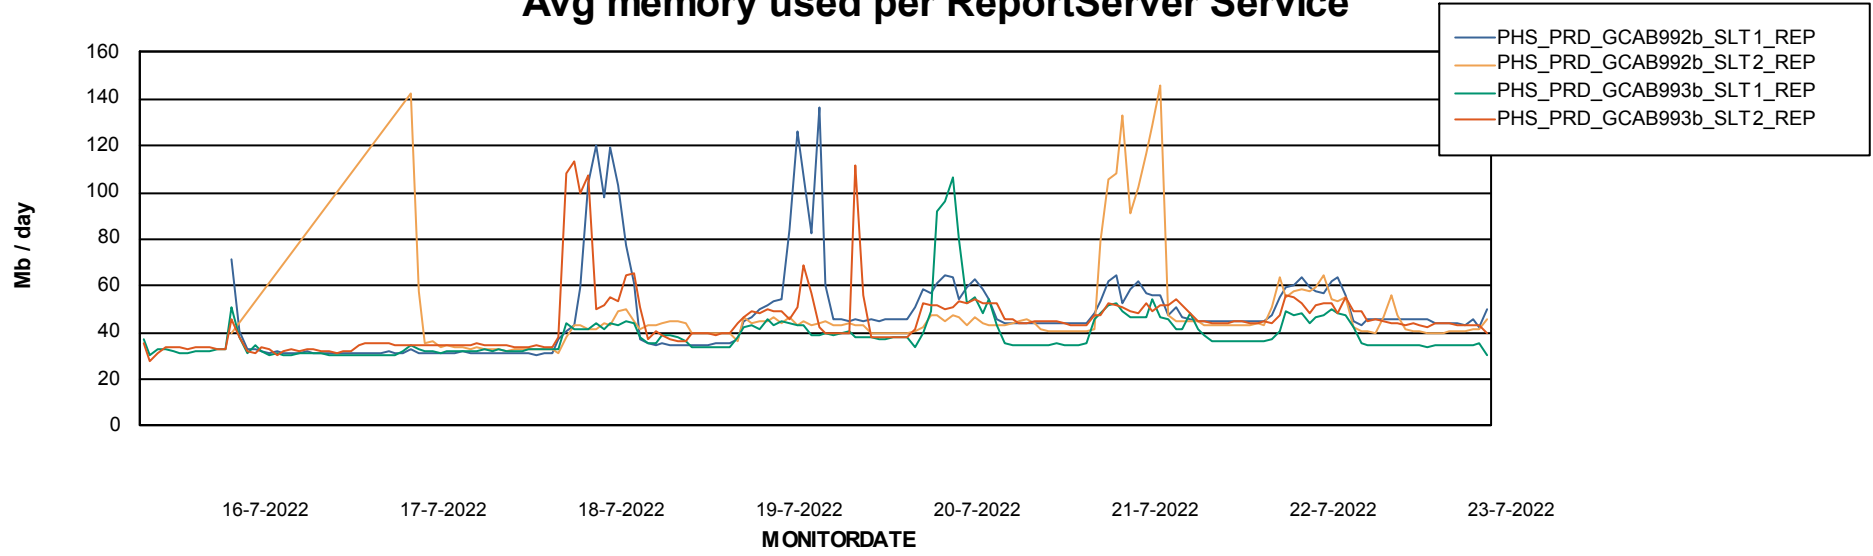

ABSSolute Application ReportServer Services

Avg memory used per ReportServer Service