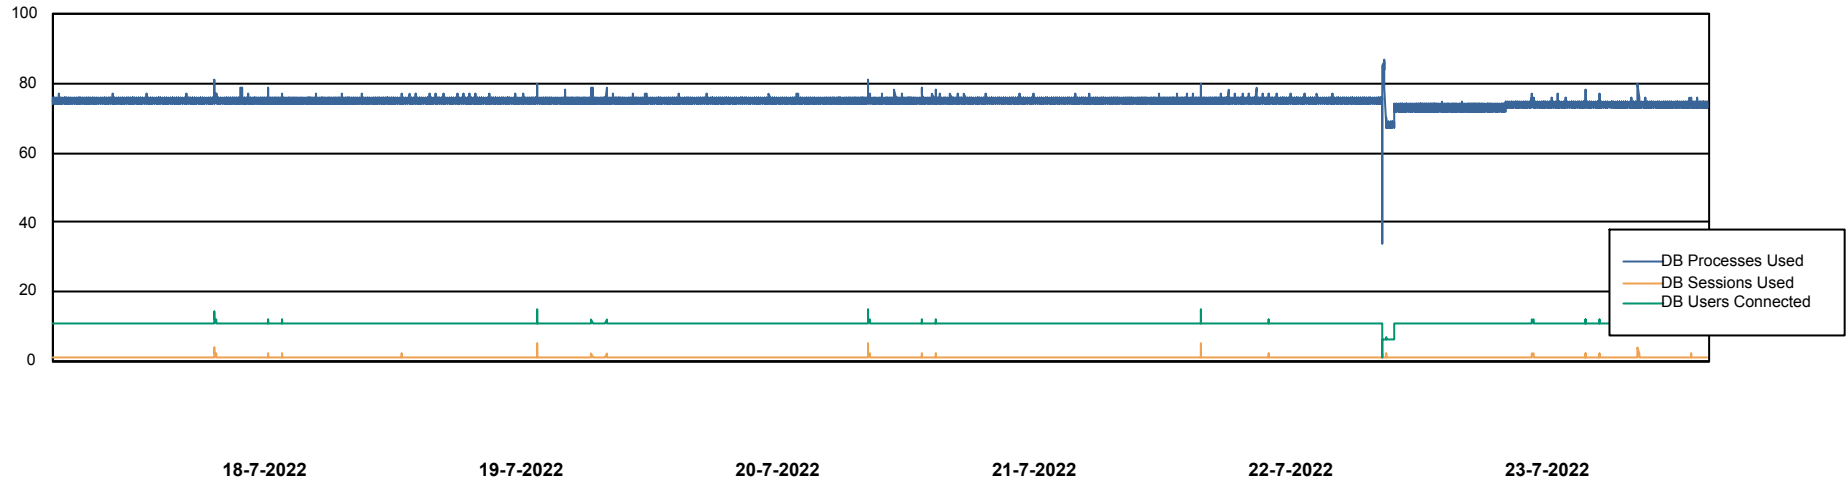

DB Processes Max 1,000

Weekly SLA Customer Report

Customer PHS_Production
Database ID 47

Database Performance PHSDB_Test

DB Processes Max 1,000

Weekly SLA Customer Report

Customer PHS_Production
Database ID 47