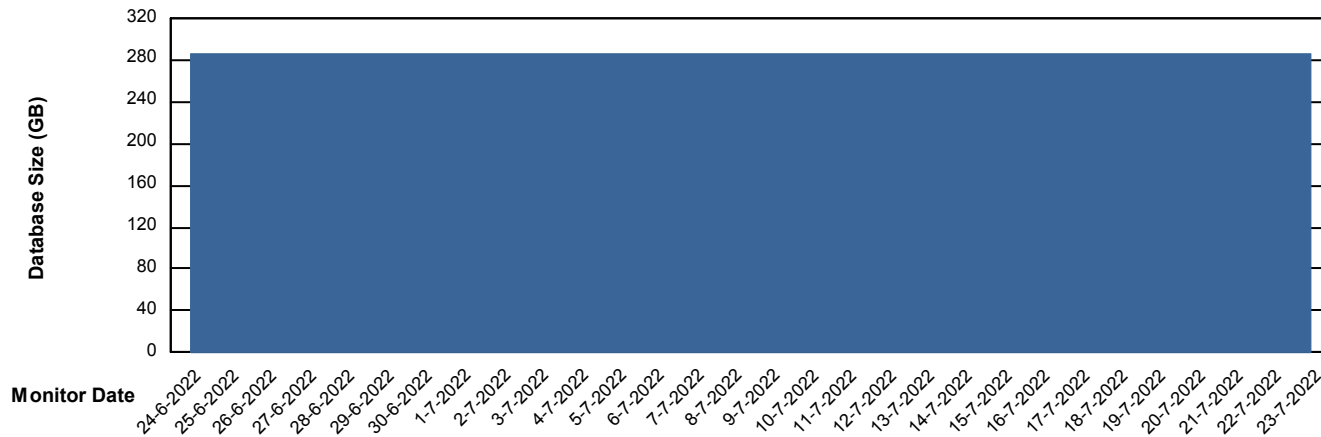

DATABASE SIZE PHSDB_Test

Database growth over last month