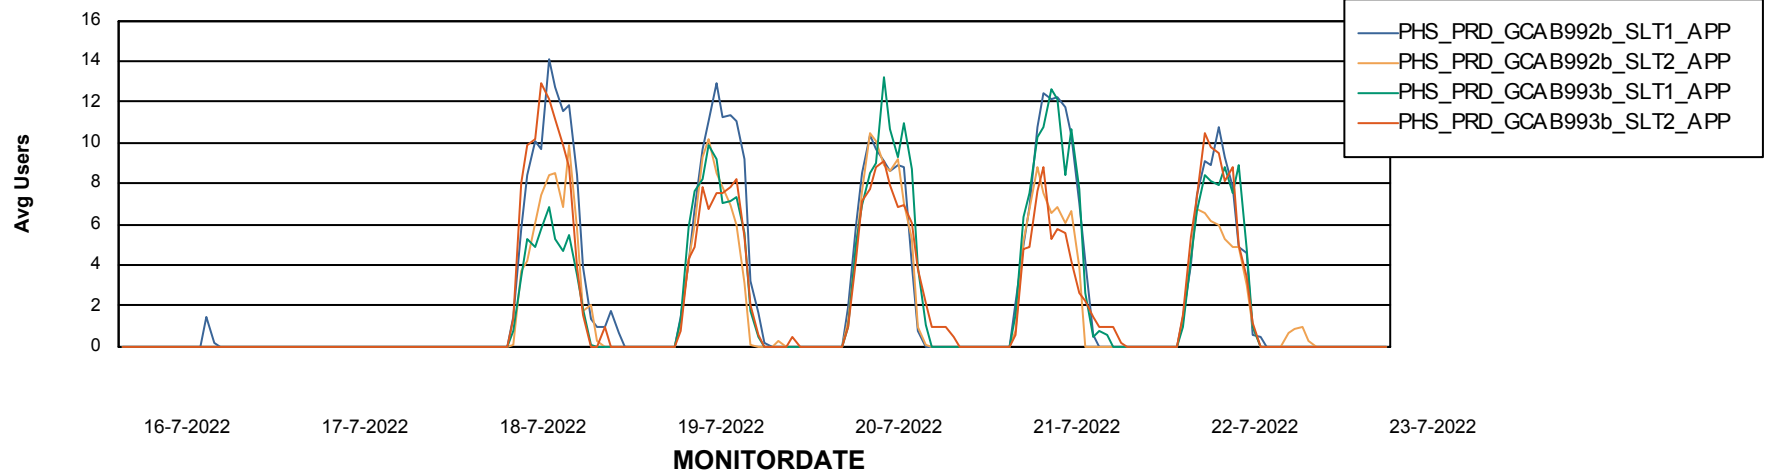

Weekly SLA Customer Report

Customer PHS_Production
Database ID 47

ABSSolute Application Server Services

Avg memory used per ABS Server Service

Avg users per day per ABS server

Weekly SLA Customer Report

Customer PHS_Production
Database ID 47