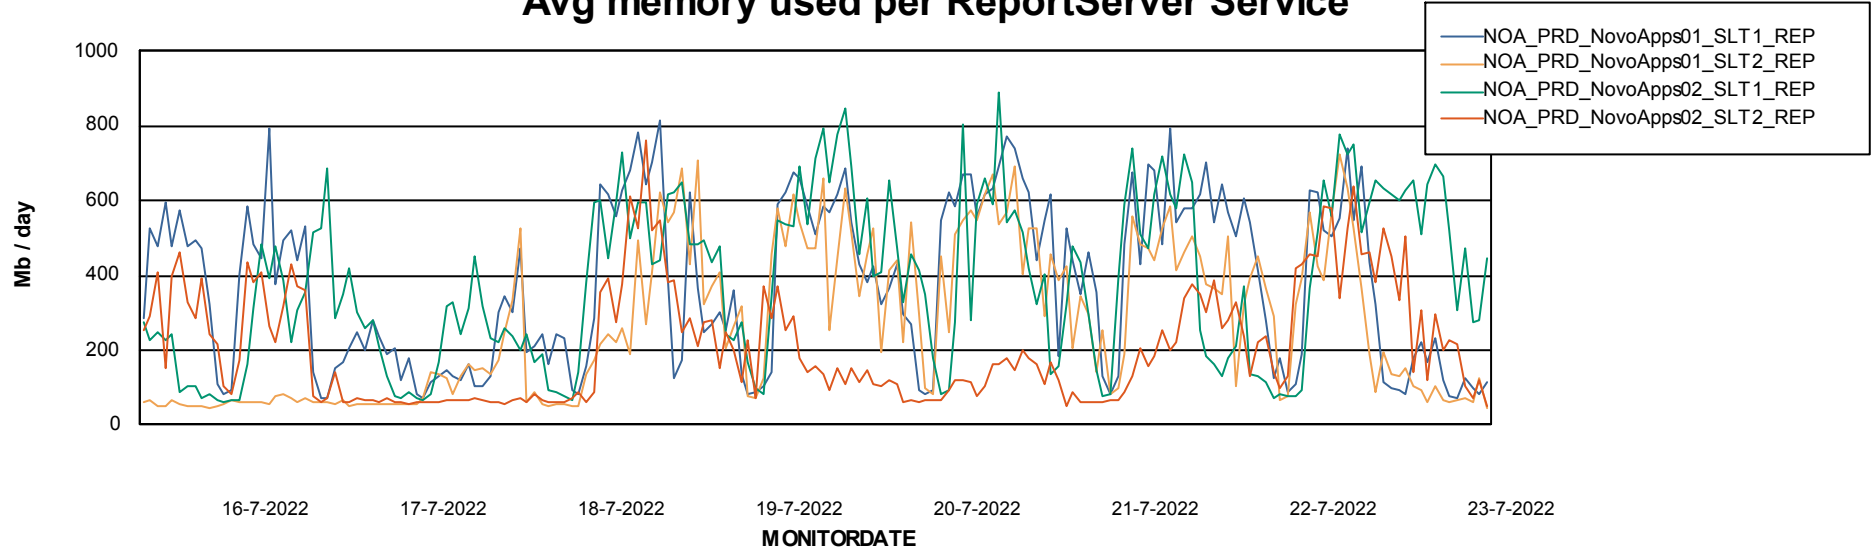

ABSSolute Application ReportServer Services

Avg memory used per ReportServer Service