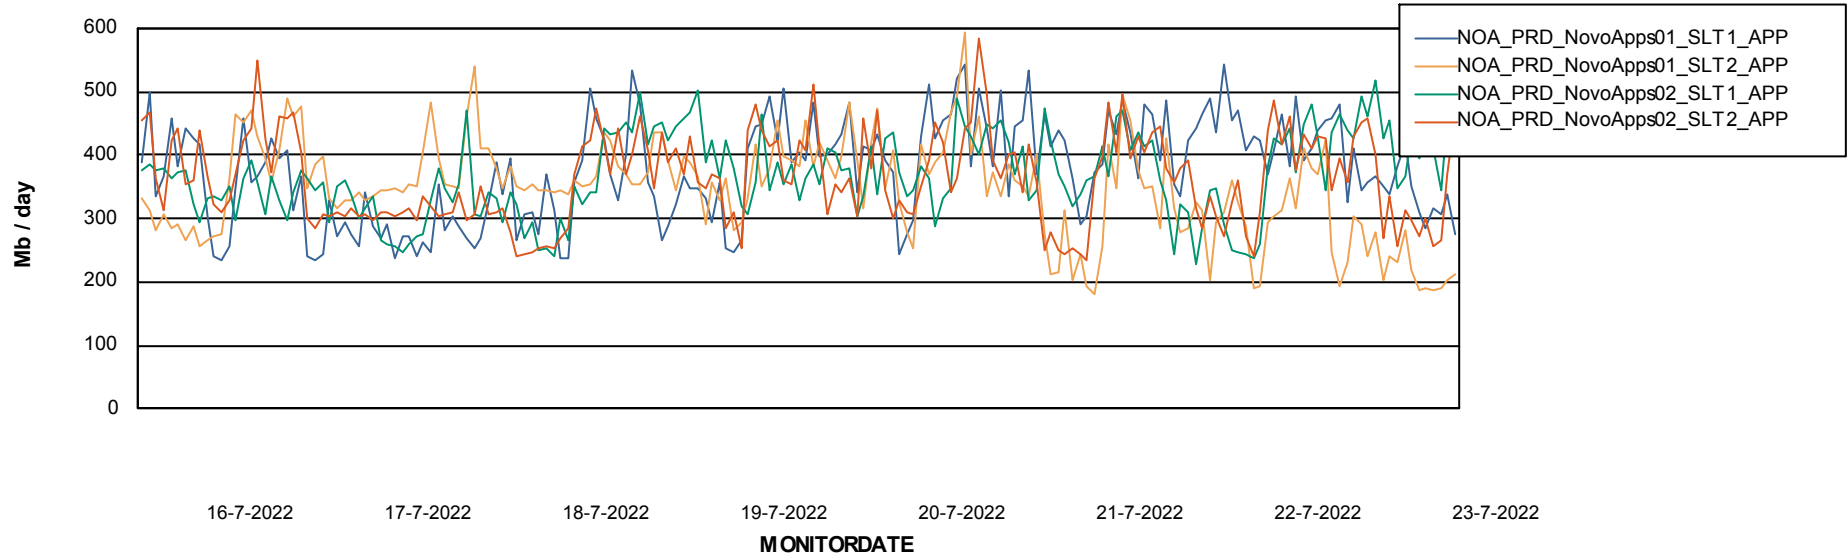

ABSSolute Application Server Services

Avg memory used per ABS Server Service