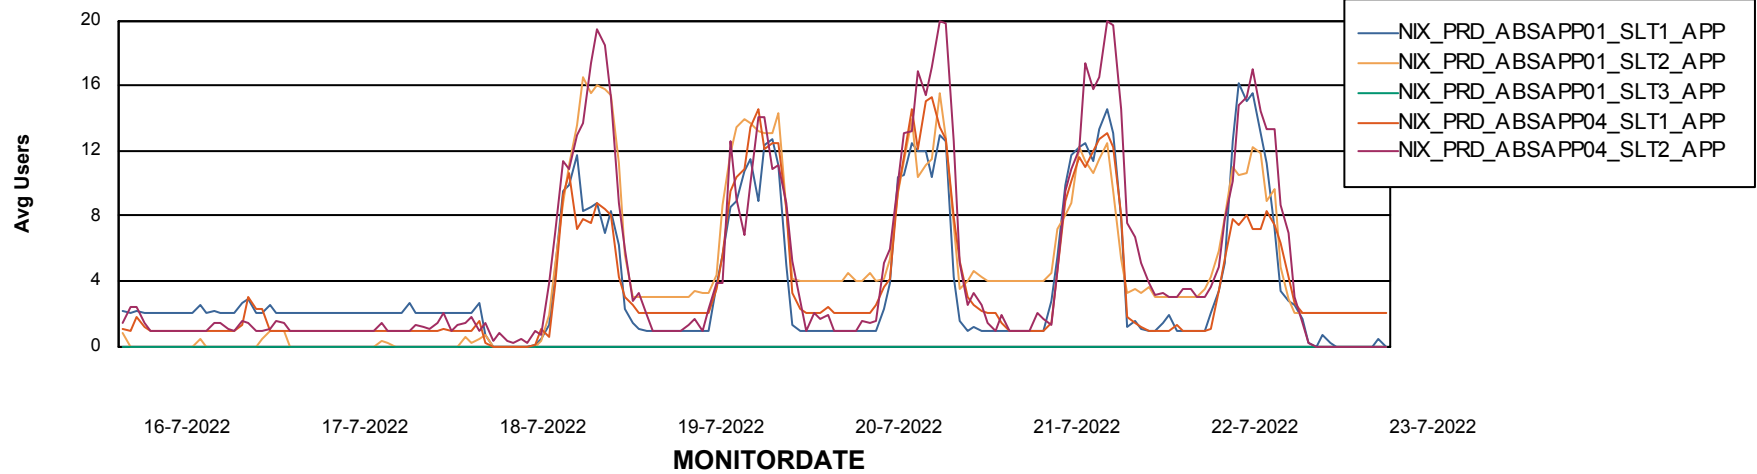

Avg users per day per ABS server