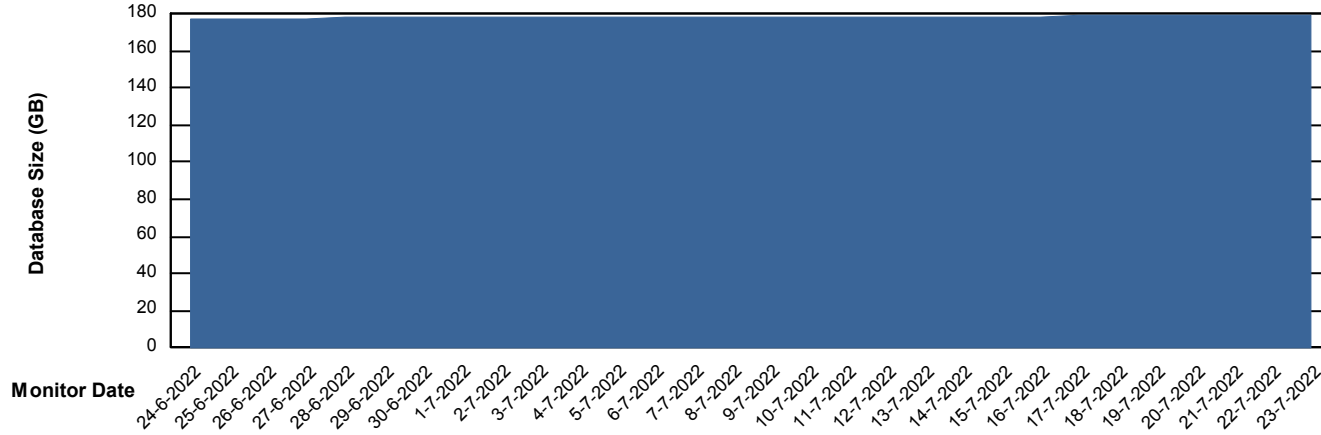

Customer NIX_Production
Database ID 51

Database Performance NIXDB_Standby

DB Processes Max 300

Weekly SLA Customer Report

Customer NIX_Production
Database ID 51

DATABASE SIZE NIXDB_BI

Database growth over last month