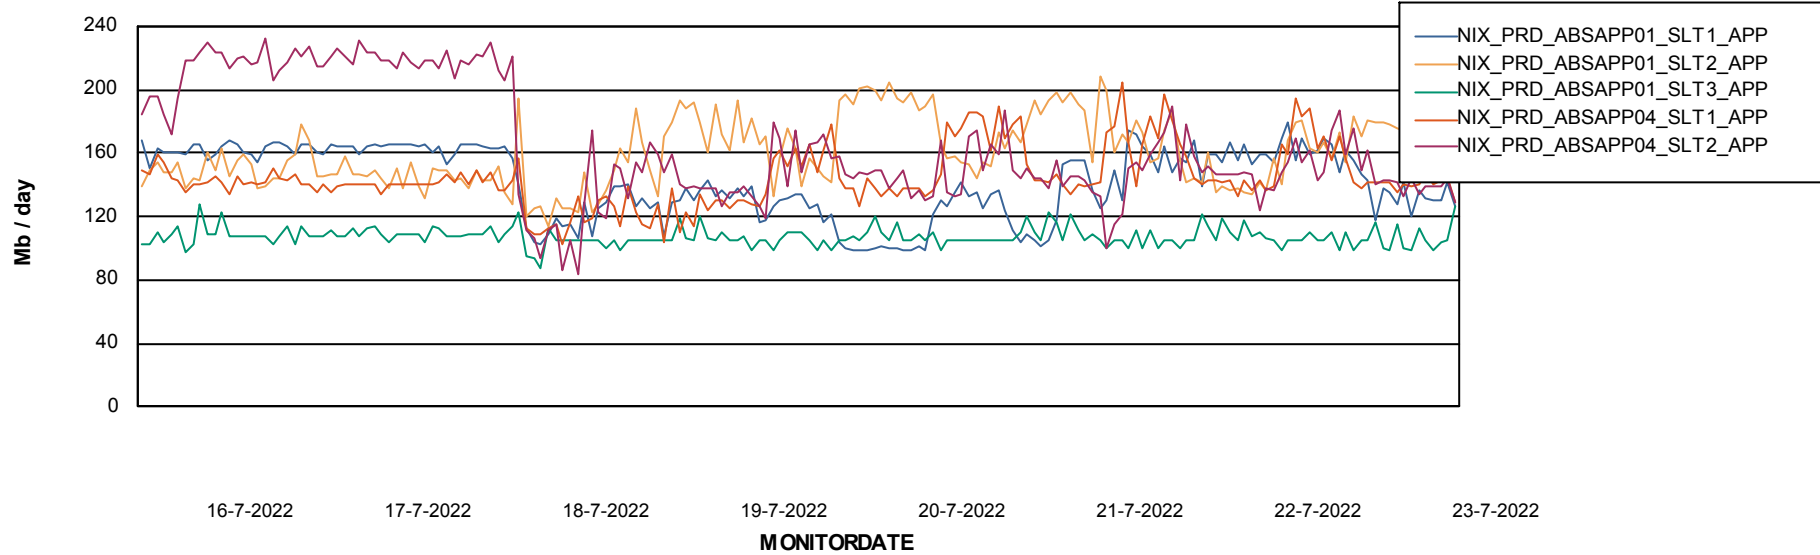

Standby Database Health NIX_Production

Recovery lag for last 7 days

Weekly SLA Customer Report

Customer NIX_Production
Database ID 51

ABSSolute Application Server Services

Avg memory used per ABS Server Service