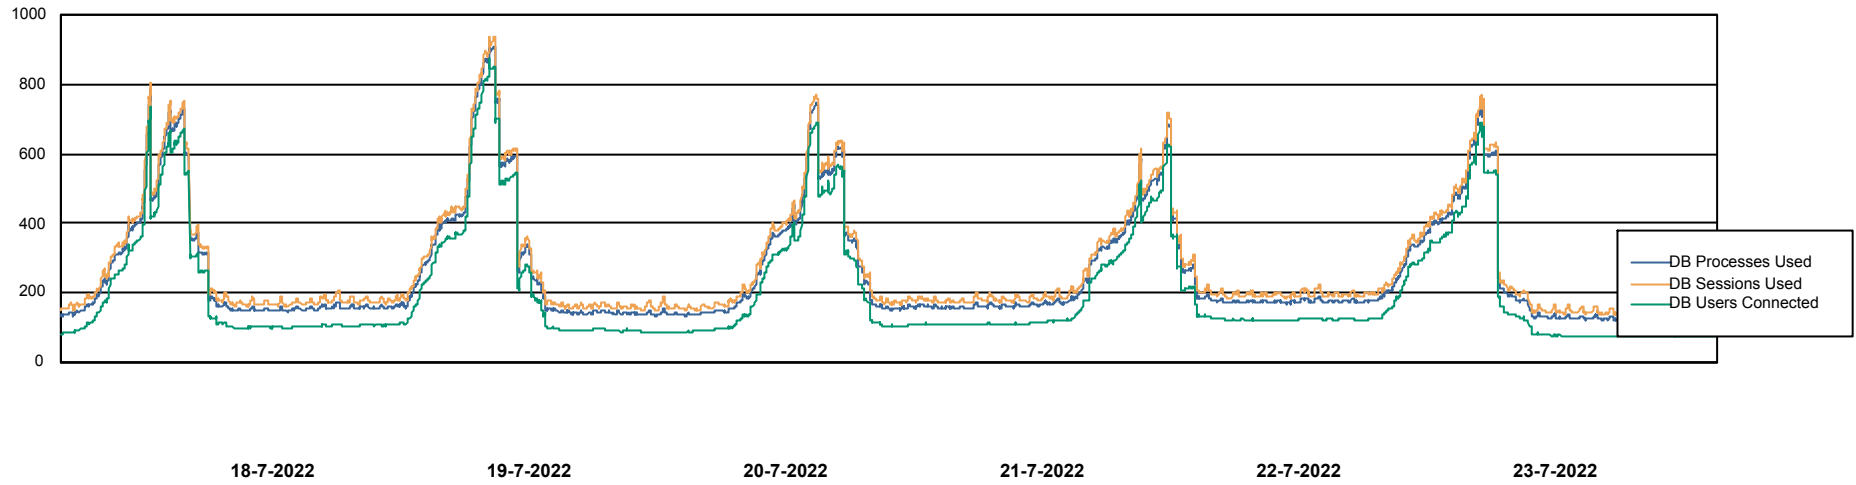

Weekly SLA Customer Report

Customer NIX_Production
Database ID 51

Database Performance NIXDB_BI

Weekly SLA Customer Report

Customer NIX_Production
Database ID 51

Database Performance NIXDB_Production

Weekly SLA Customer Report

Customer NIX_Production
Database ID 51

Database Performance NIXDB_Standby

DB Processes Max 300

Weekly SLA Customer Report

Customer NIX_Production
Database ID 51

DATABASE SIZE NIXDB_BI

Database growth over last month