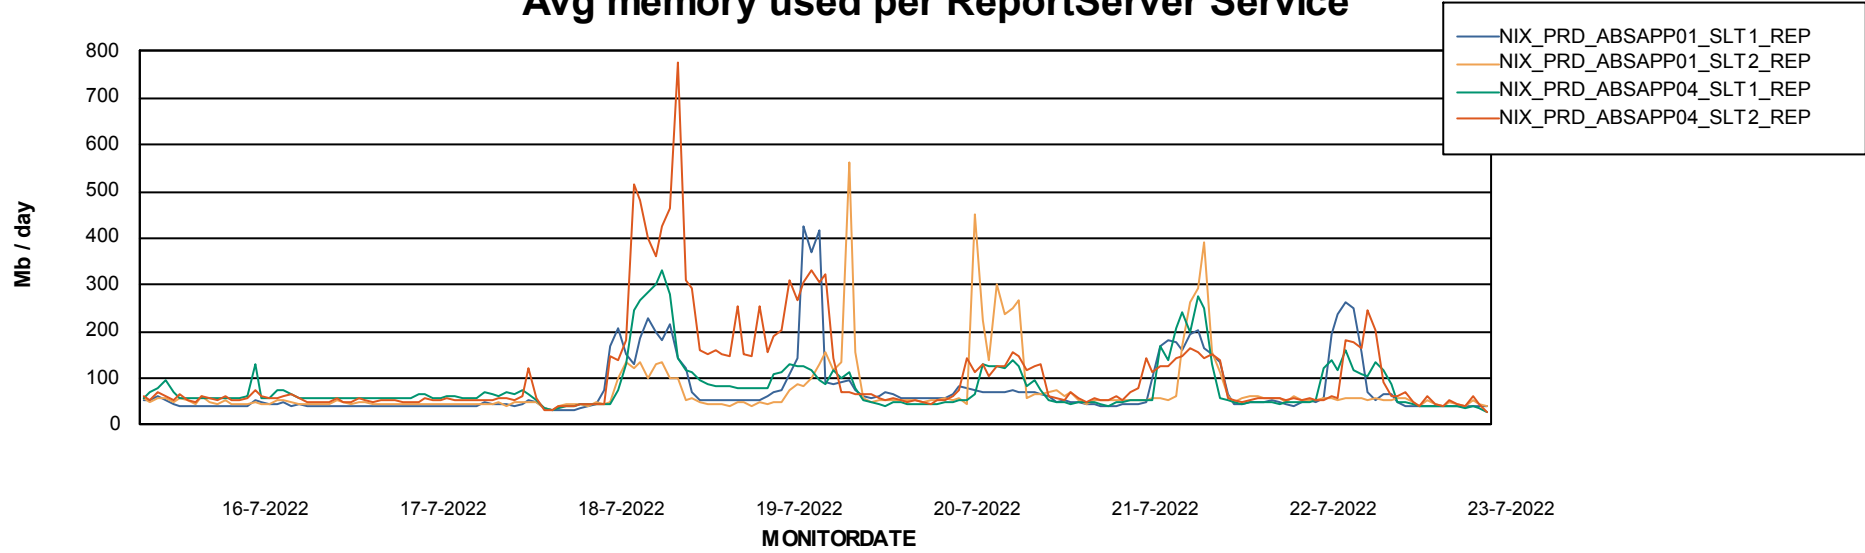

Avg users per day per ABS server

Weekly SLA Customer Report

Customer NIX_Production
Database ID 51

ABSSolute Application ReportServer Services

Avg memory used per ReportServer Service

Weekly SLA Customer Report