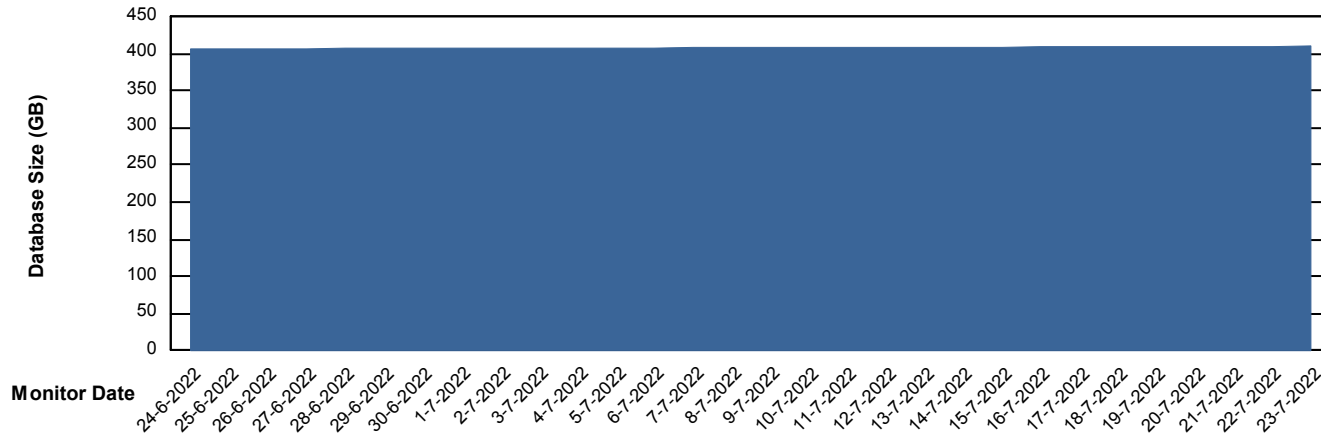

Weekly SLA Customer Report

Customer NIX_Production
Database ID 51

Database Performance NIXDB_BI

Weekly SLA Customer Report

Customer NIX_Production
Database ID 51

Database Performance NIXDB_Production

Weekly SLA Customer Report

Customer NIX_Production
Database ID 51

Database Performance NIXDB_Standby

DB Processes Max 300

Weekly SLA Customer Report

Customer NIX_Production
Database ID 51

DATABASE SIZE NIXDB_BI

Database growth over last month

DATABASE SIZE NIXDB_Production

Database growth over last month

Weekly SLA Customer Report

Customer NIX_Production
 Database ID 51

Database Tablespace NIXDB_BI

Date	Tablespace Name	Filesize (Gb)	Usedsize (Gb)	Percentage free
23-7-2022	ABSDATA	89	74	17
	INDX	124	103	17
22-7-2022	ABSDATA	89	74	17
	INDX	124	103	17
21-7-2022	ABSDATA	89	74	17
	INDX	124	103	17
20-7-2022	ABSDATA	89	74	17
	INDX	124	103	17
19-7-2022	ABSDATA	89	74	17
	INDX	124	103	17
18-7-2022	ABSDATA	89	74	17
	INDX	124	103	17
17-7-2022	ABSDATA	89	74	17
	INDX	124	103	17