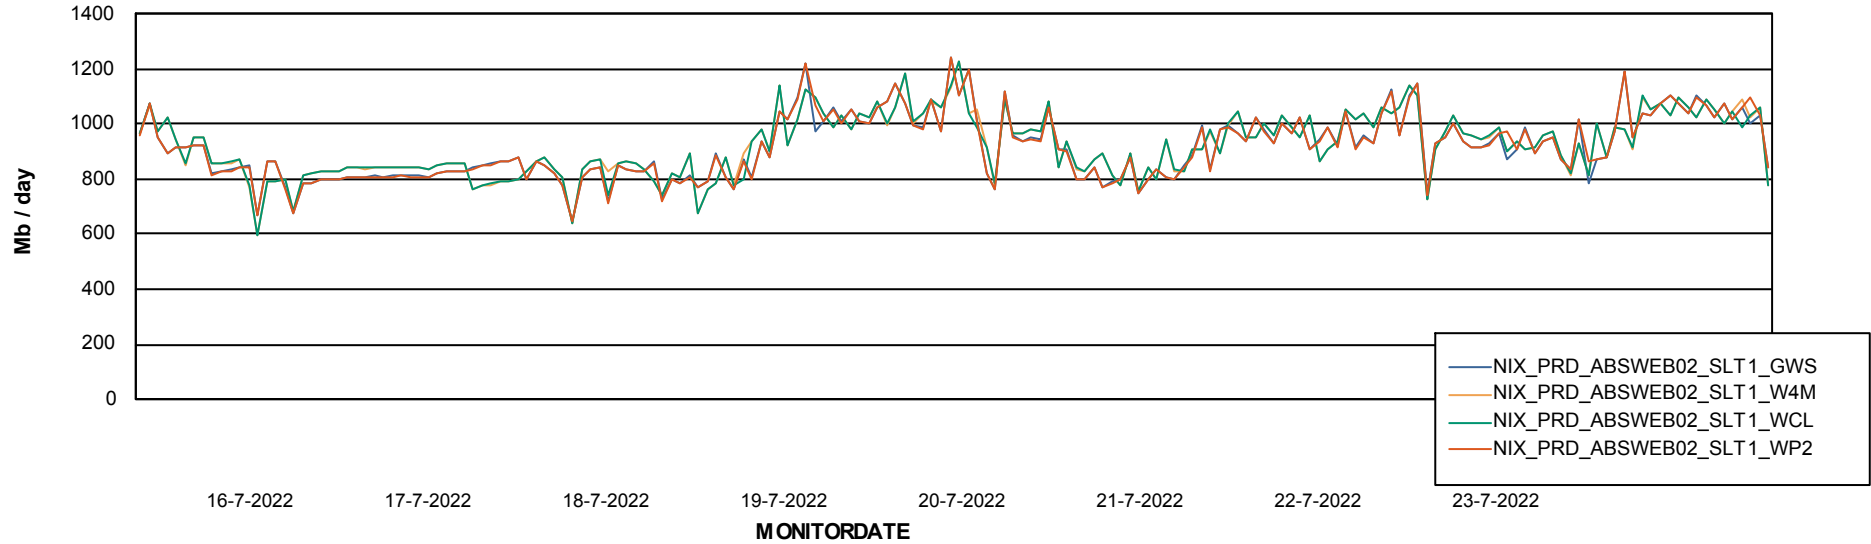

ABSSolute Web Component Services

Avg memory used per ABS Web component