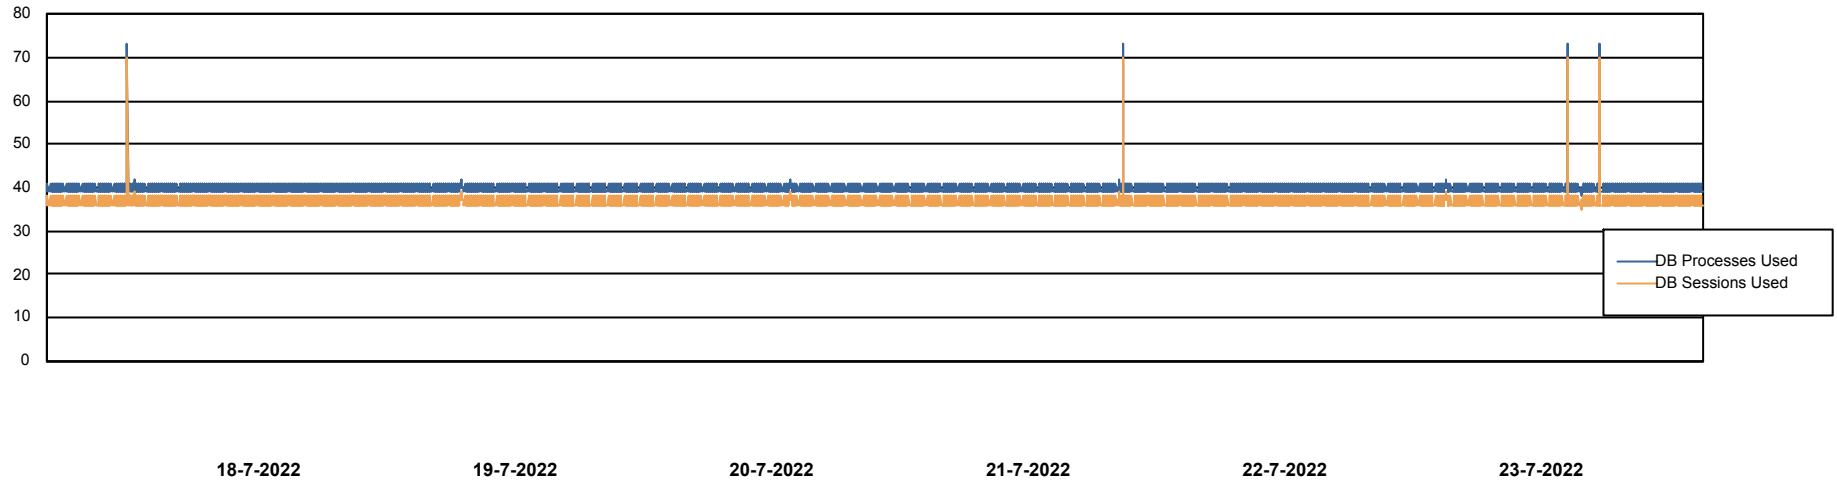

Database Performance NIXDB_Standby

DB Processes Max 300