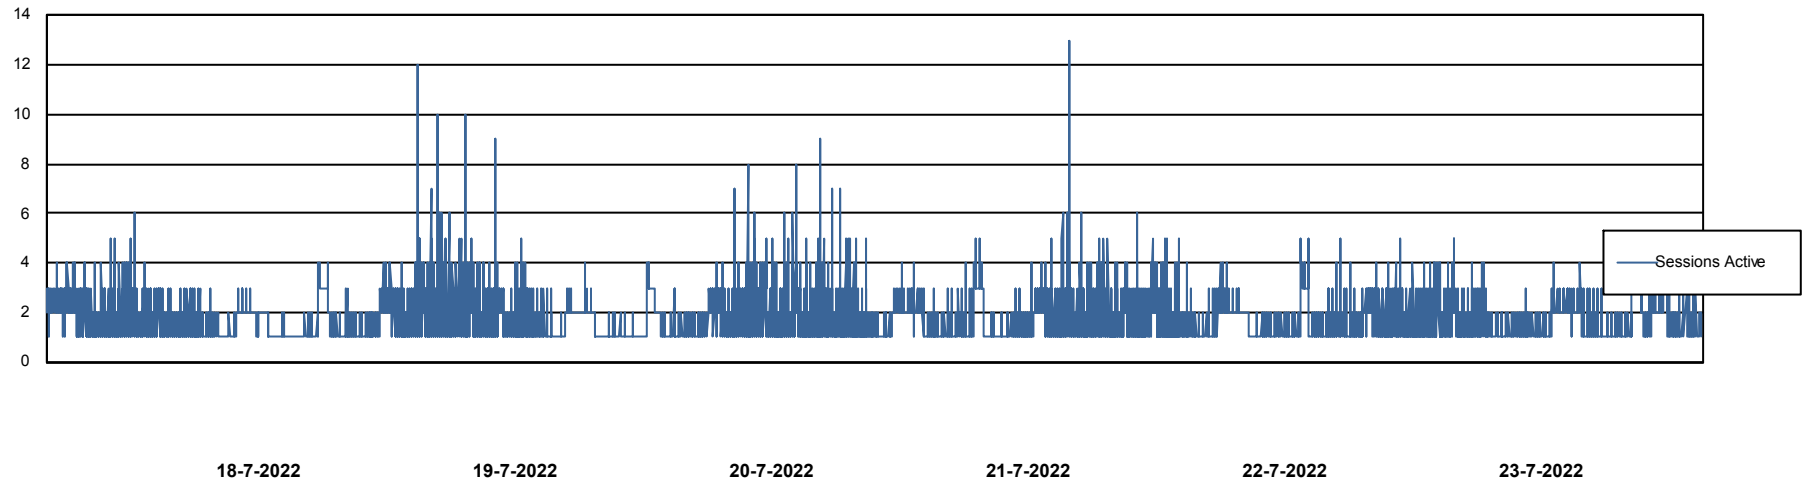

Weekly SLA Customer Report

Customer NIX_Production
Database ID 51

Database Performance NIXDB_BI

Weekly SLA Customer Report

Customer NIX_Production
Database ID 51

Database Performance NIXDB_Production

Weekly SLA Customer Report