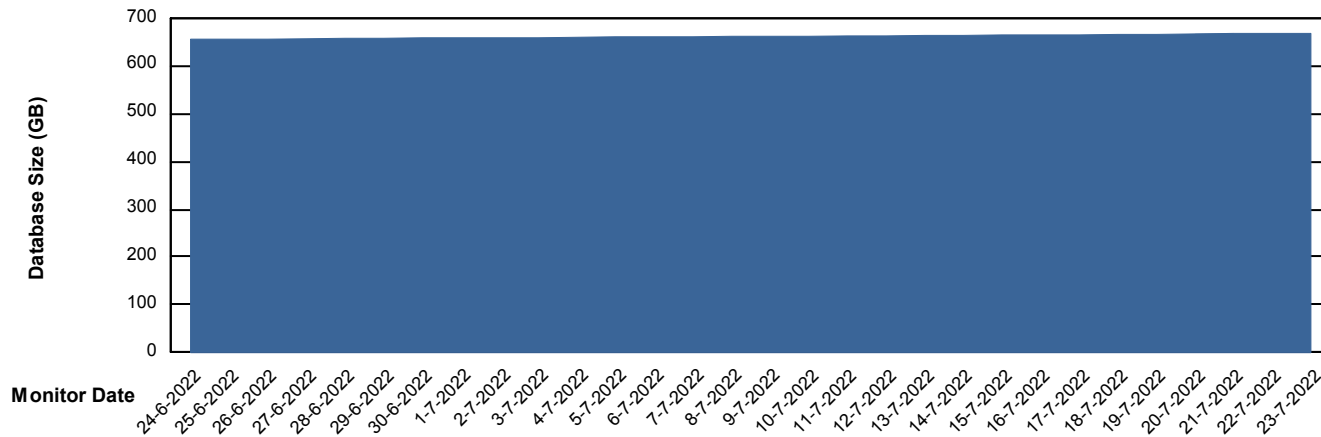

Customer LTS(CleanLease)_Production
Database ID 126

DATABASE SIZE LTS_PROD_CLSABSBI01_BI

Database growth over last month

DATABASE SIZE LTS_PROD_CLSABSDB01_PRDB

Database growth over last month

Weekly SLA Customer Report