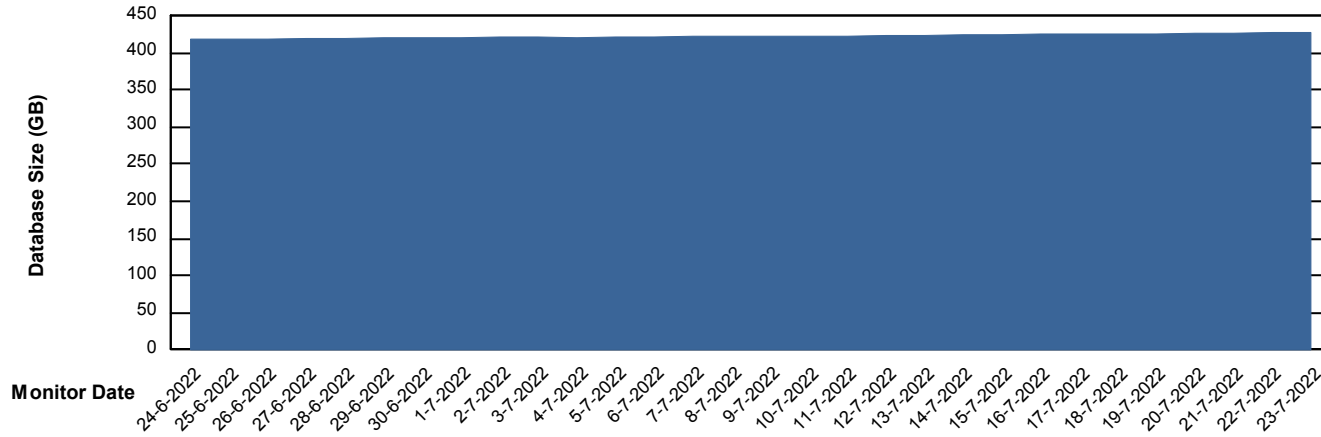

DATABASE SIZE LTS_PROD_CLSABSBI01_BI

Database growth over last month