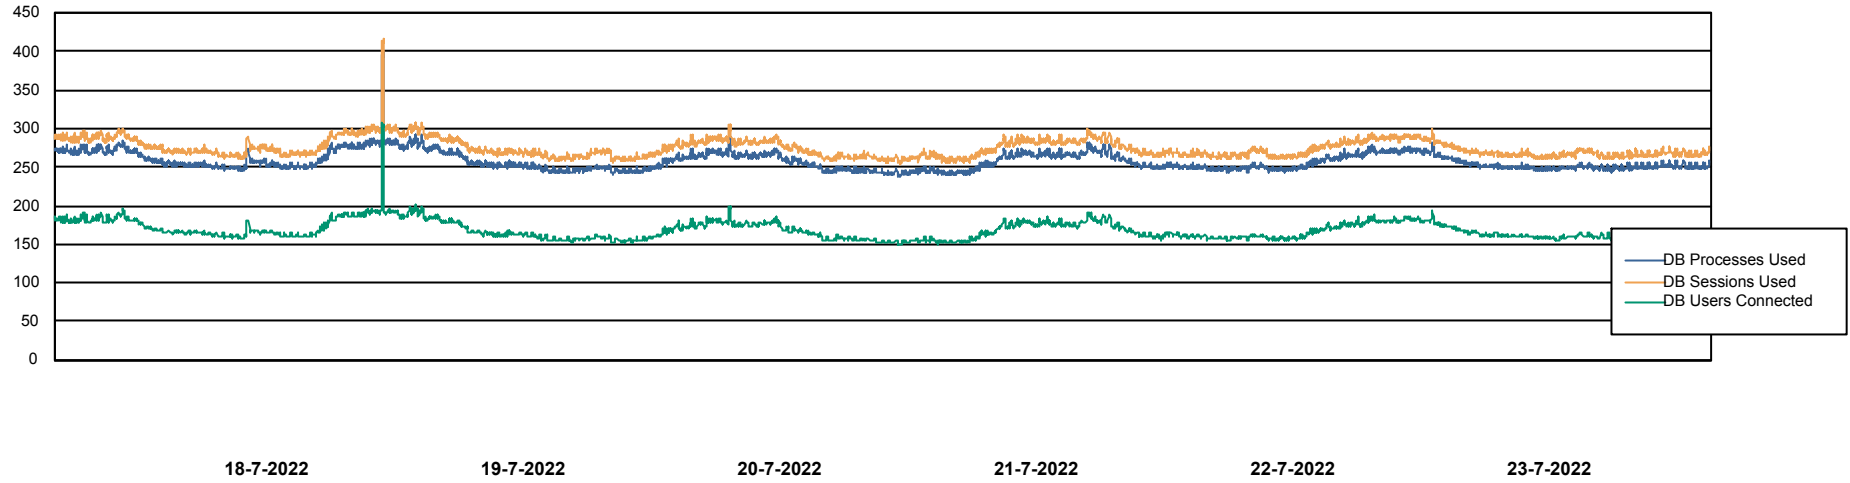

Weekly SLA Customer Report

Customer LTS(CleanLease)_Production
Database ID 126

Database Performance LTS_PROD_CLSABSBI01_BI

Weekly SLA Customer Report

Customer LTS(CleanLease)_Production
Database ID 126

Database Performance LTS_PROD_CLSABSD01_PRDB