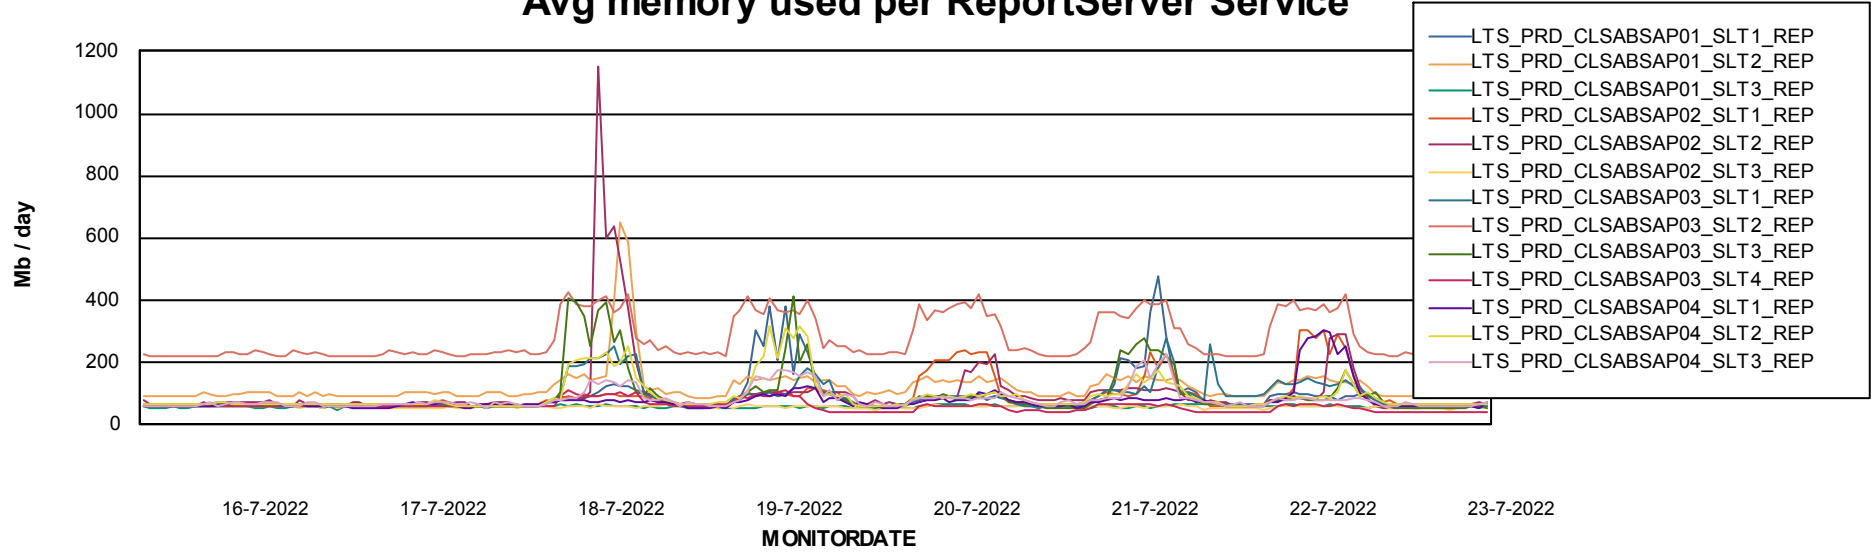

ABSSolute Application ReportServer Services

Avg memory used per ReportServer Service