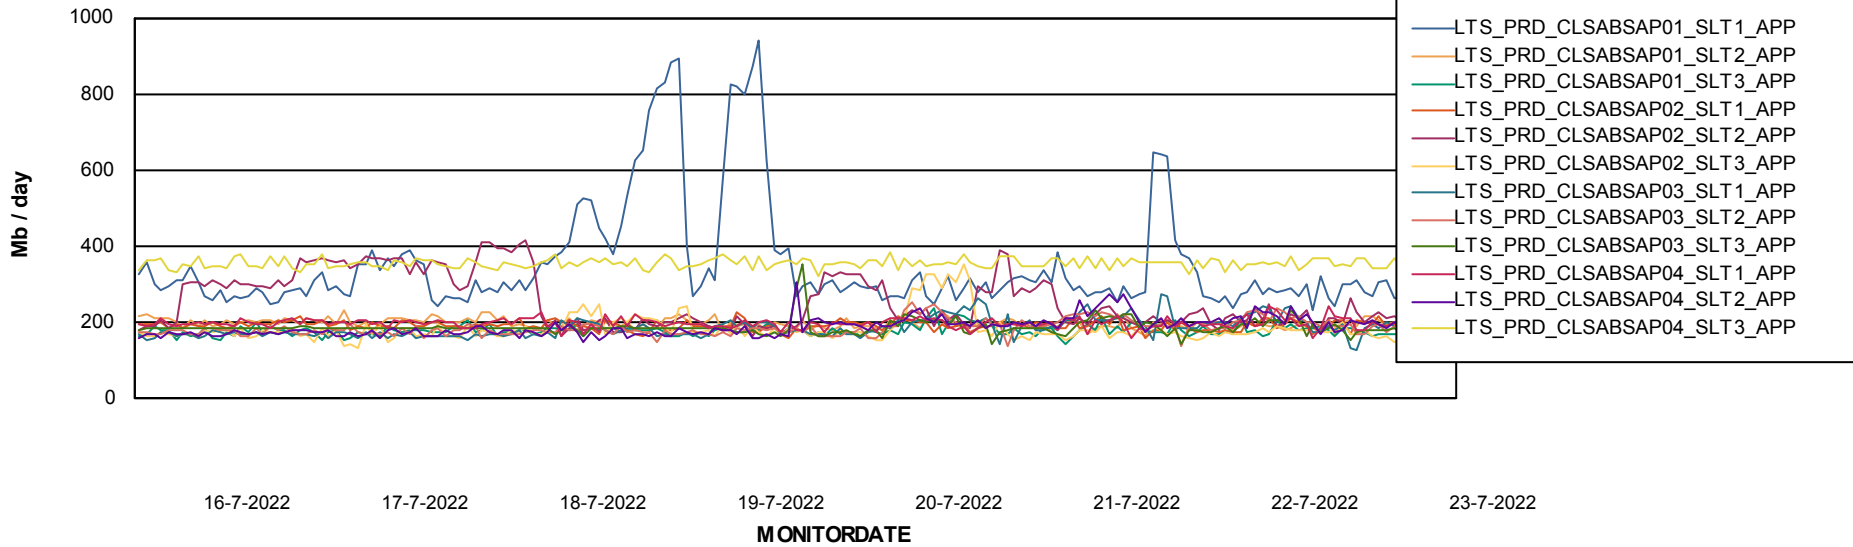

ABSSolute Application Server Services

Avg memory used per ABS Server Service