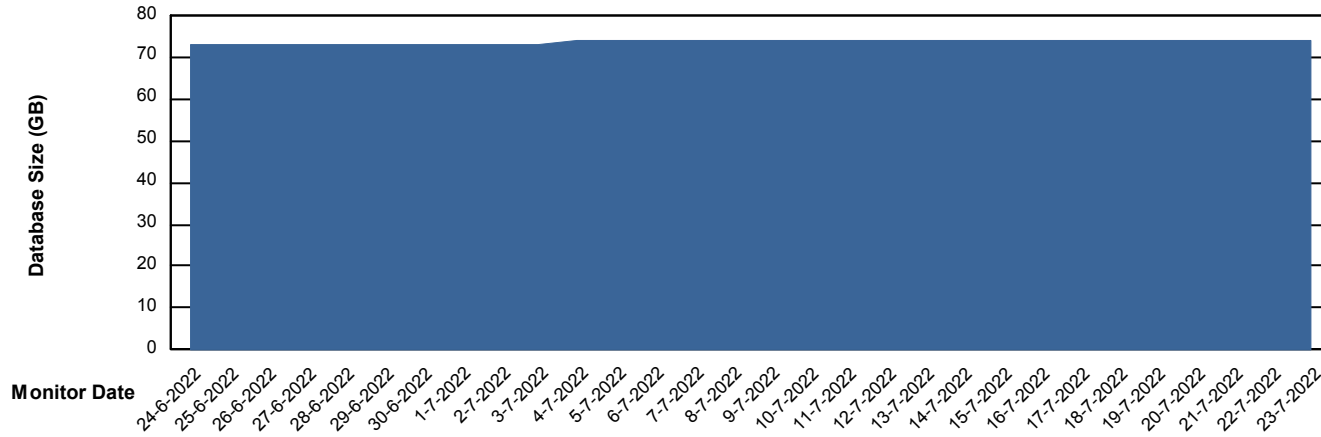

DATABASE SIZE KLA_PRD_KLAHQORA03_DB

Database growth over last month