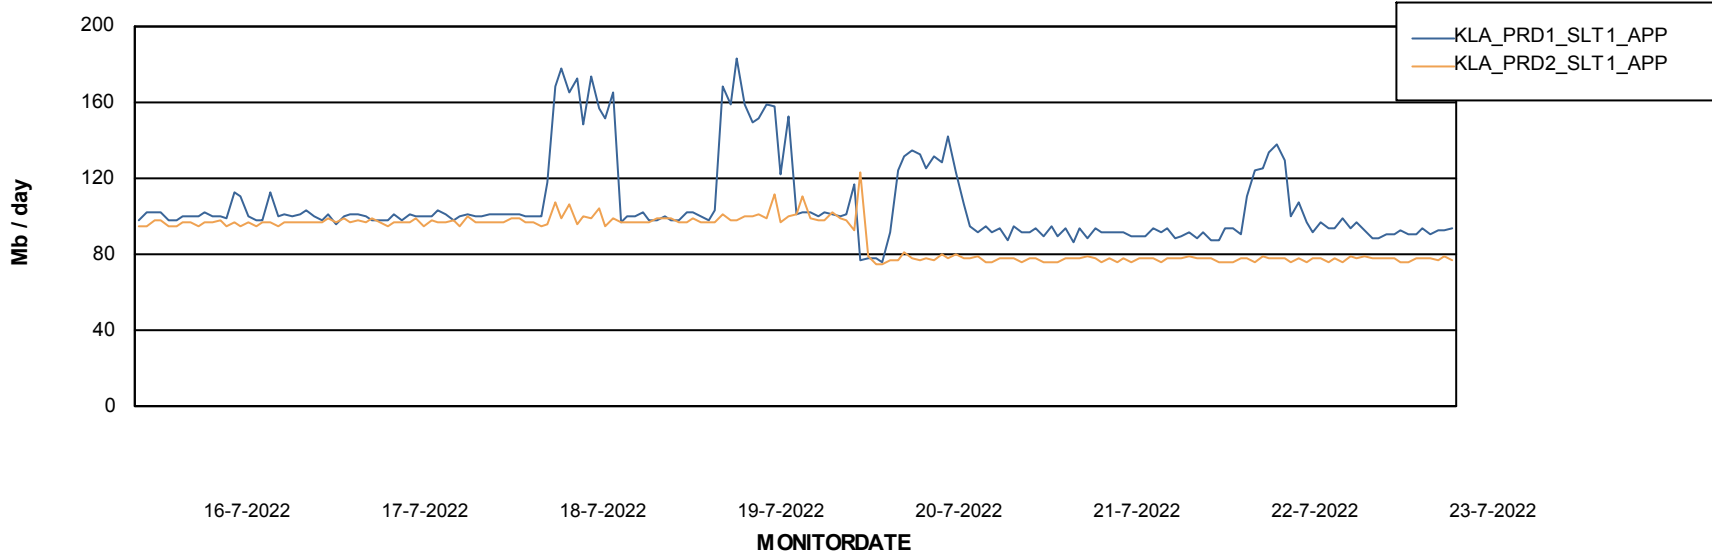

ABSSolute Application Server Services

Avg memory used per ABS Server Service