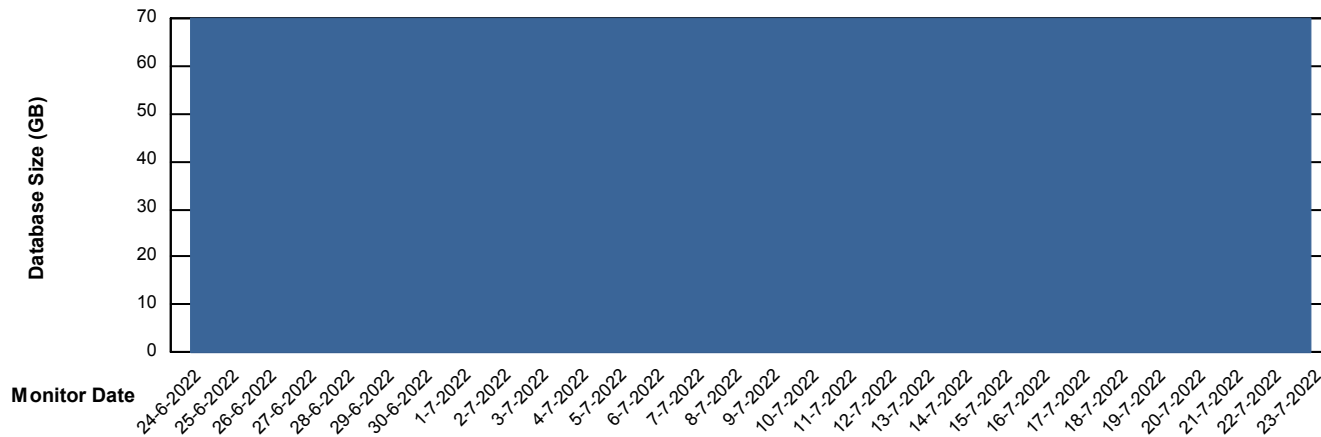

DATABASE SIZE KLA_TST_KLAHQORA04_DB

Database growth over last month