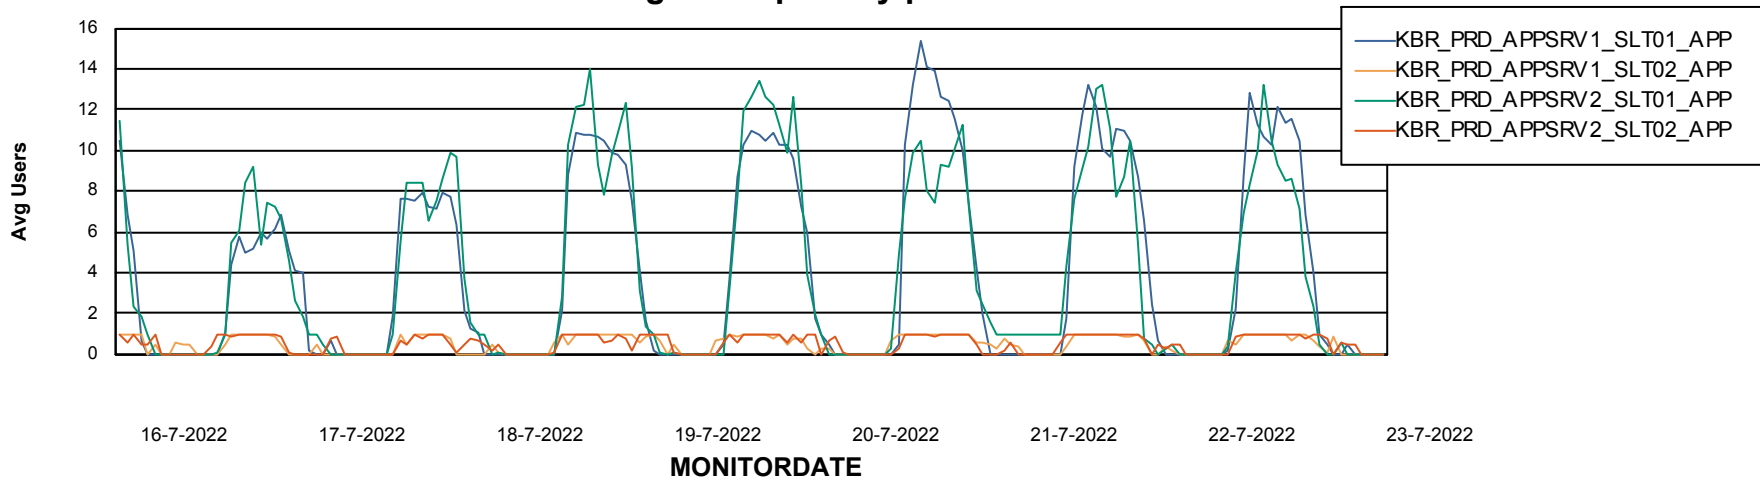

Avg users per day per ABS server