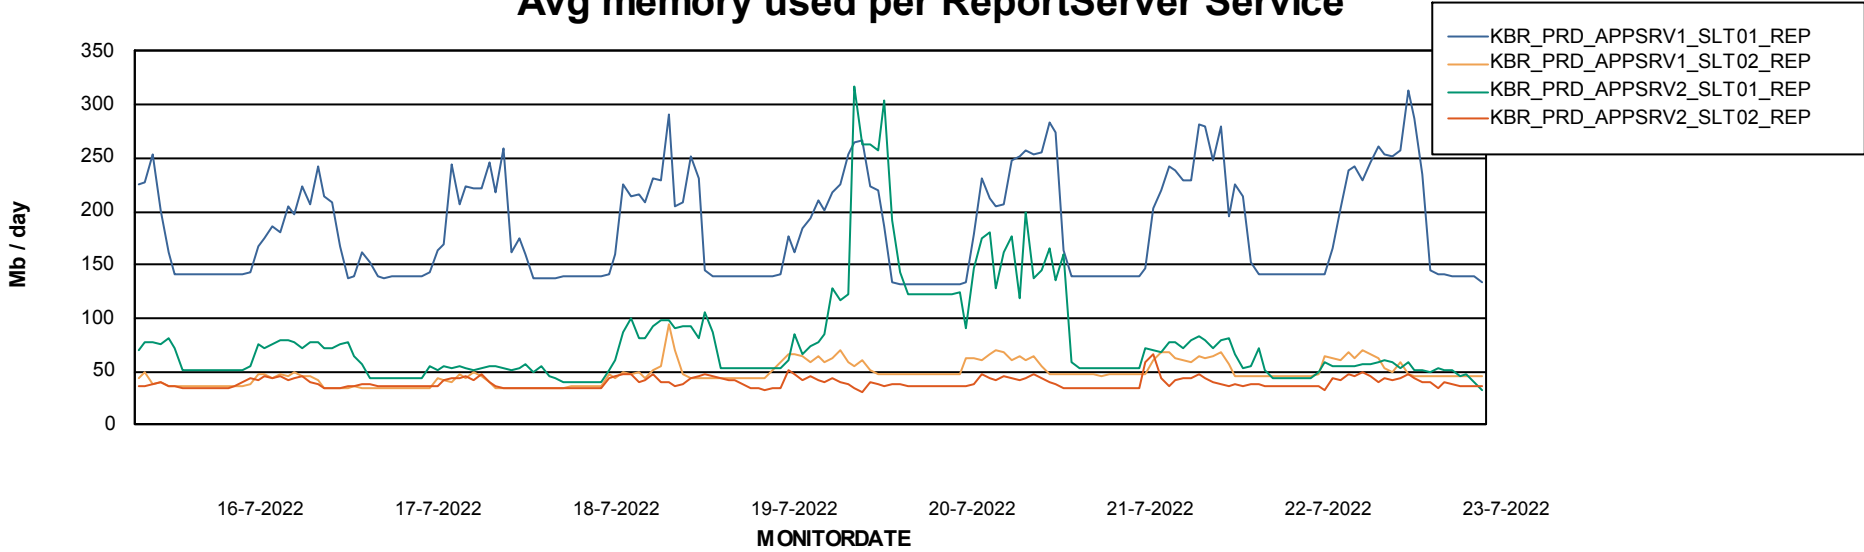

ABSSolute Application Server Services

Avg memory used per ReportServer Service