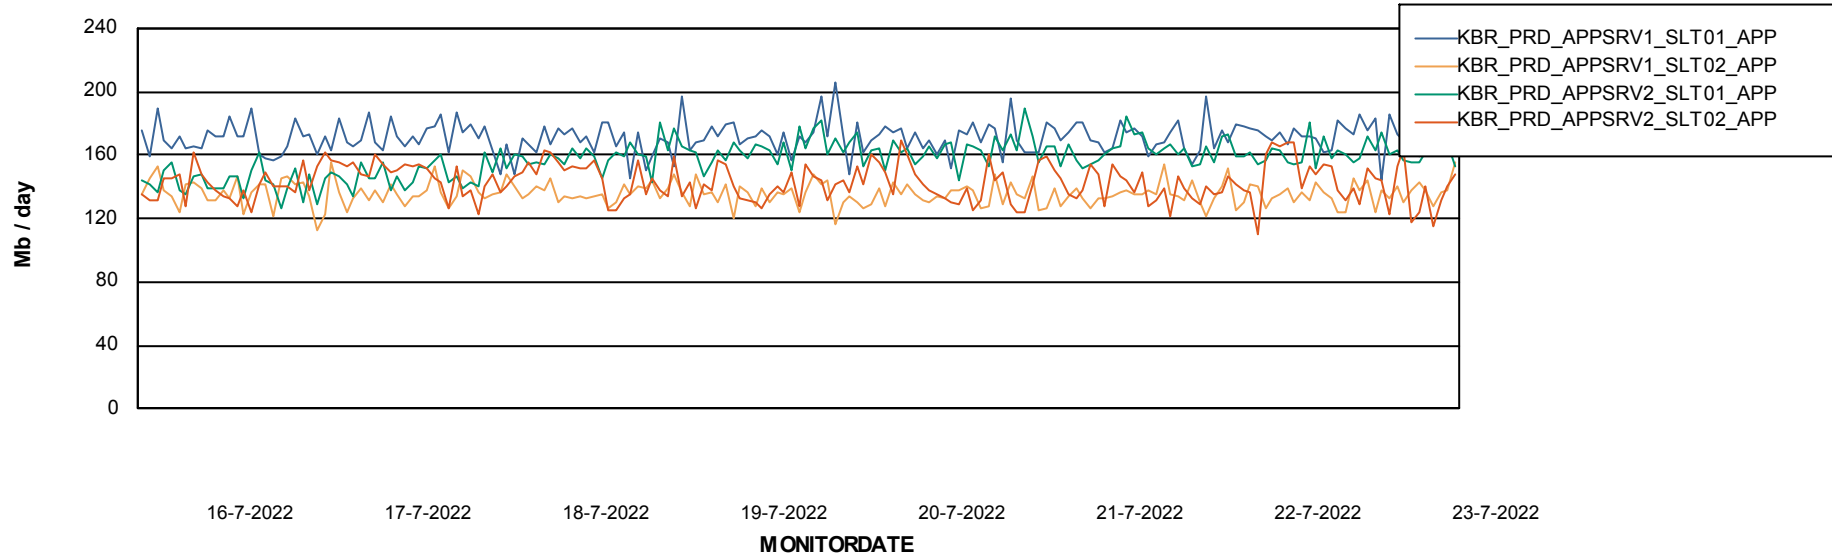

ABSSolute Application Server Services

Avg memory used per ABS Server Service