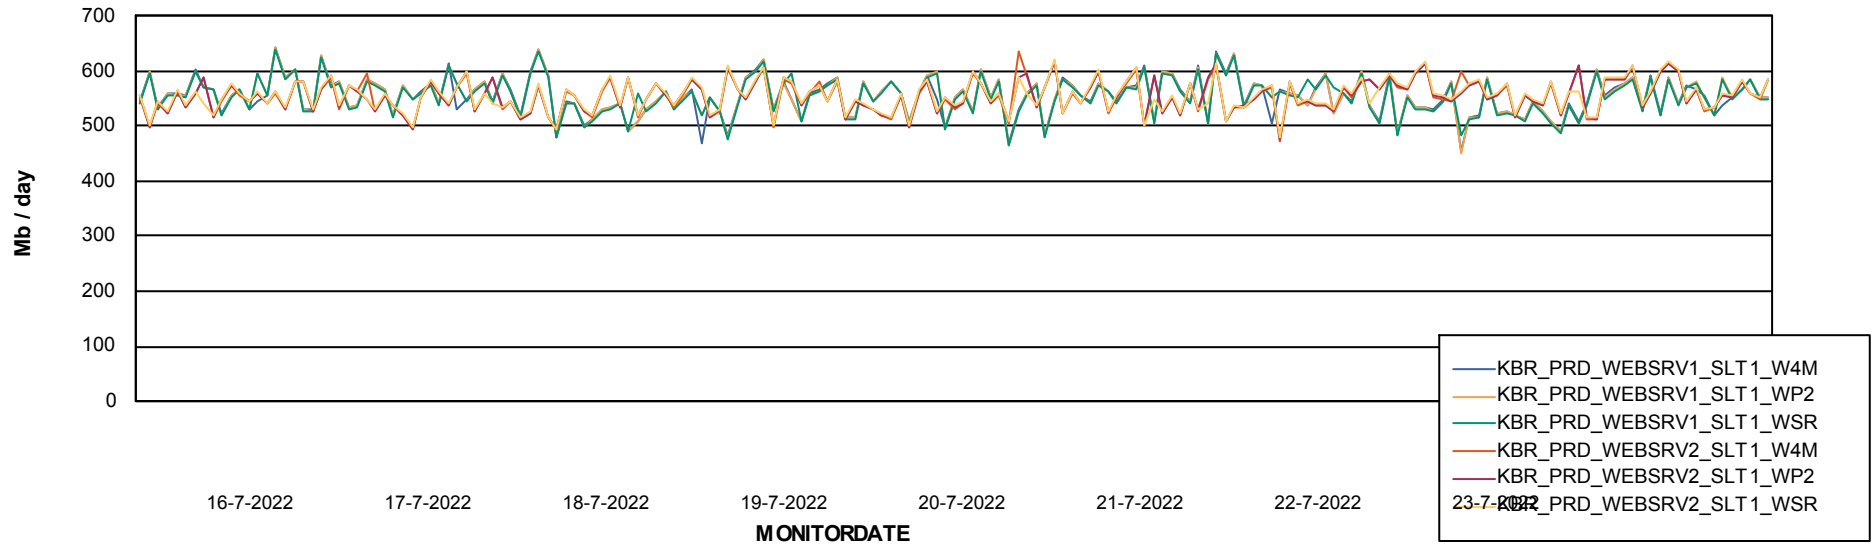

ABSSolute Web Component Services

Avg memory used per ABS Web component