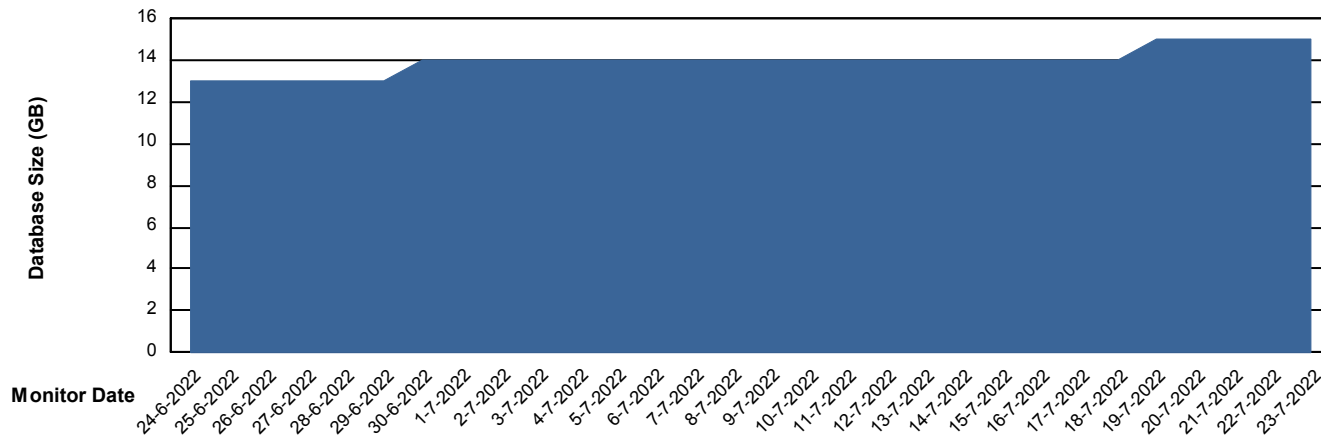

# Weekly SLA Customer Report

Customer KBR\_Production  
Database ID 117

DATABASE SIZE BI-DBSRV\_DB

### Database growth over last month

DATABASE SIZE KBR\_PRD\_DB-SRV1\_DB

### Database growth over last month