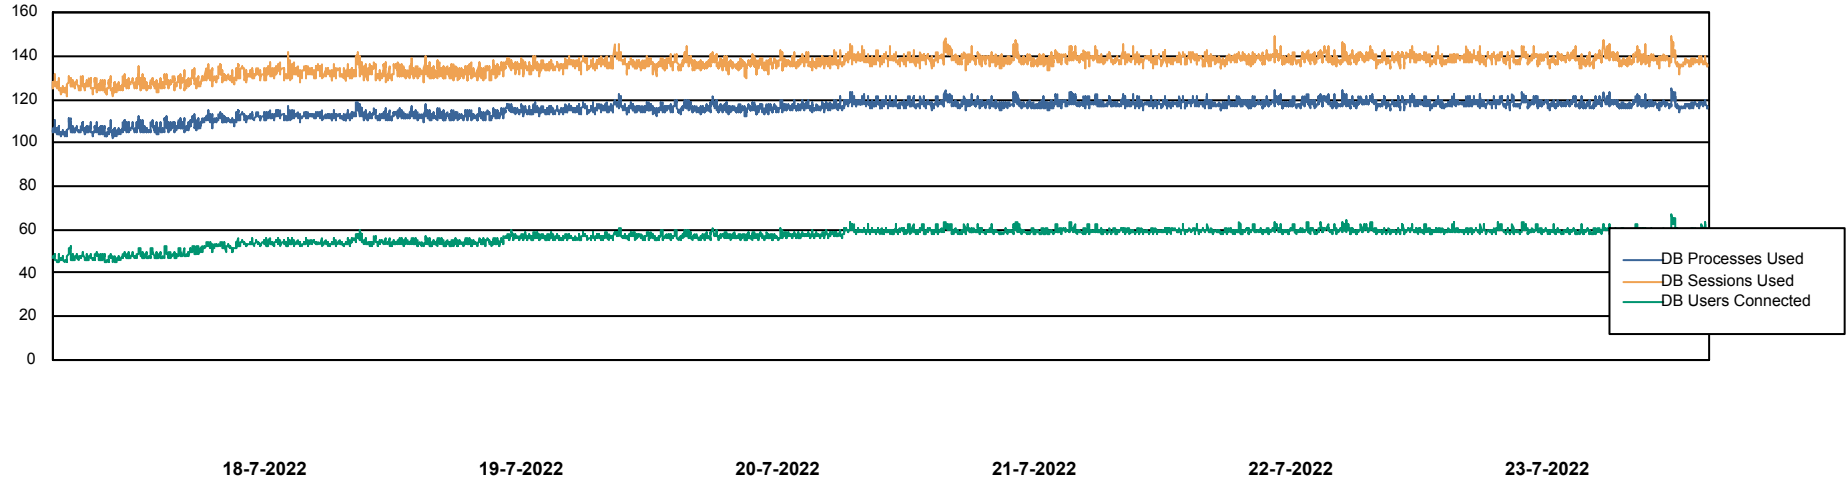

Database Performance BI-DBSRV_DB