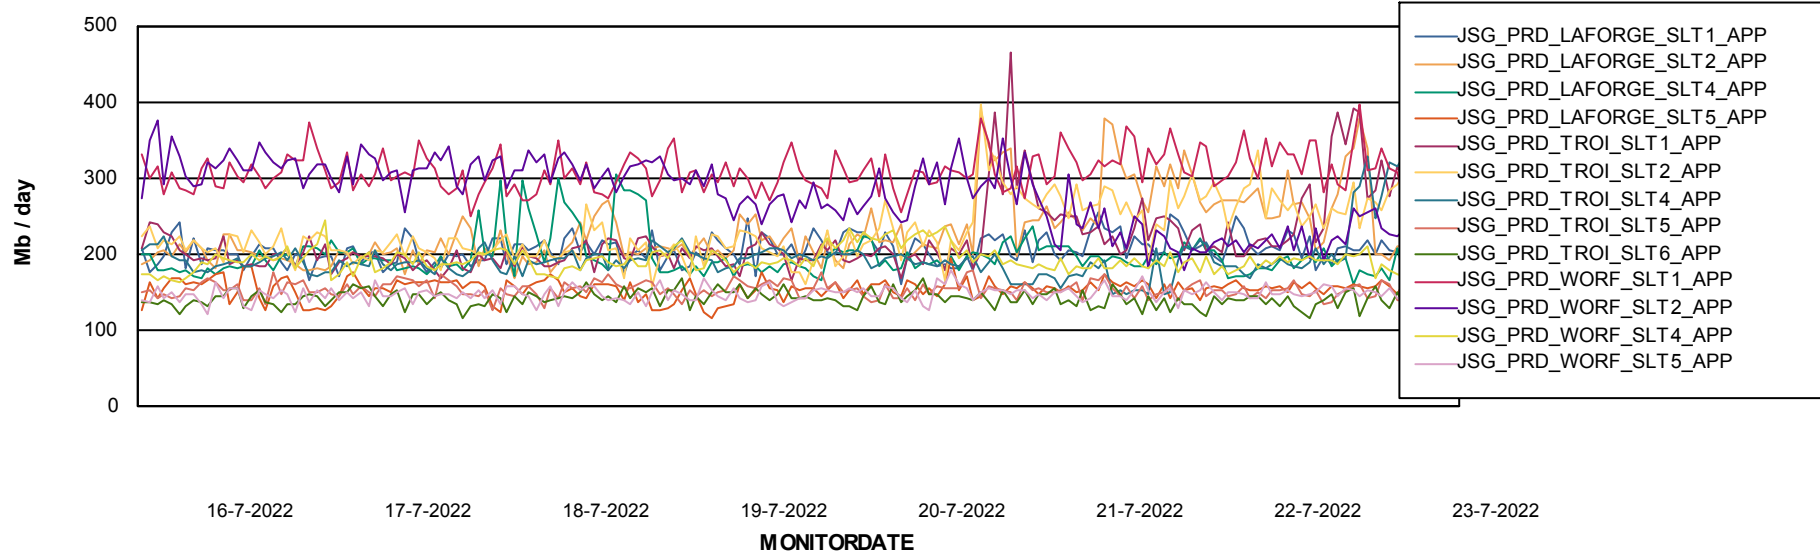

ABSSolute Application Server Services

Avg memory used per ABS Server Service