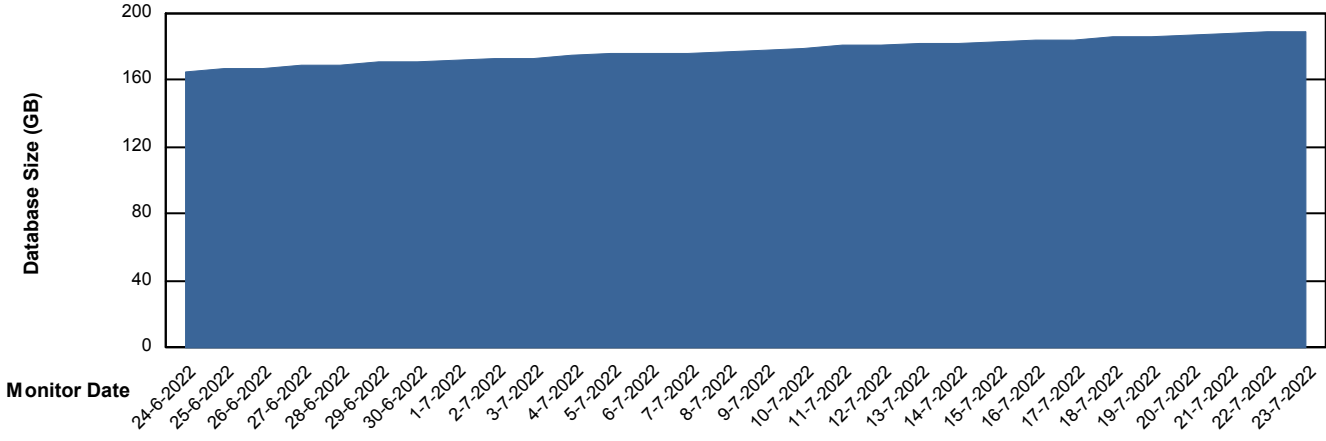

DB Processes Max 0
DB Processes Max 1,000
DB Processes Max 4

Weekly SLA Customer Report

Customer JSG_Production
Database ID 102

Database Performance JSG_PRD_SAREK_DB

Weekly SLA Customer Report

Customer JSG_Production
Database ID 102

DATABASE SIZE JSG_PRD_PICARD_DB

Database growth over last month

DATABASE SIZE JSG_PRD_SAREK_DB

Database growth over last month

Weekly SLA Customer Report

Customer JSG_Production
Database ID 102

Database Tablespace JSG_PRD_PICARD_DB