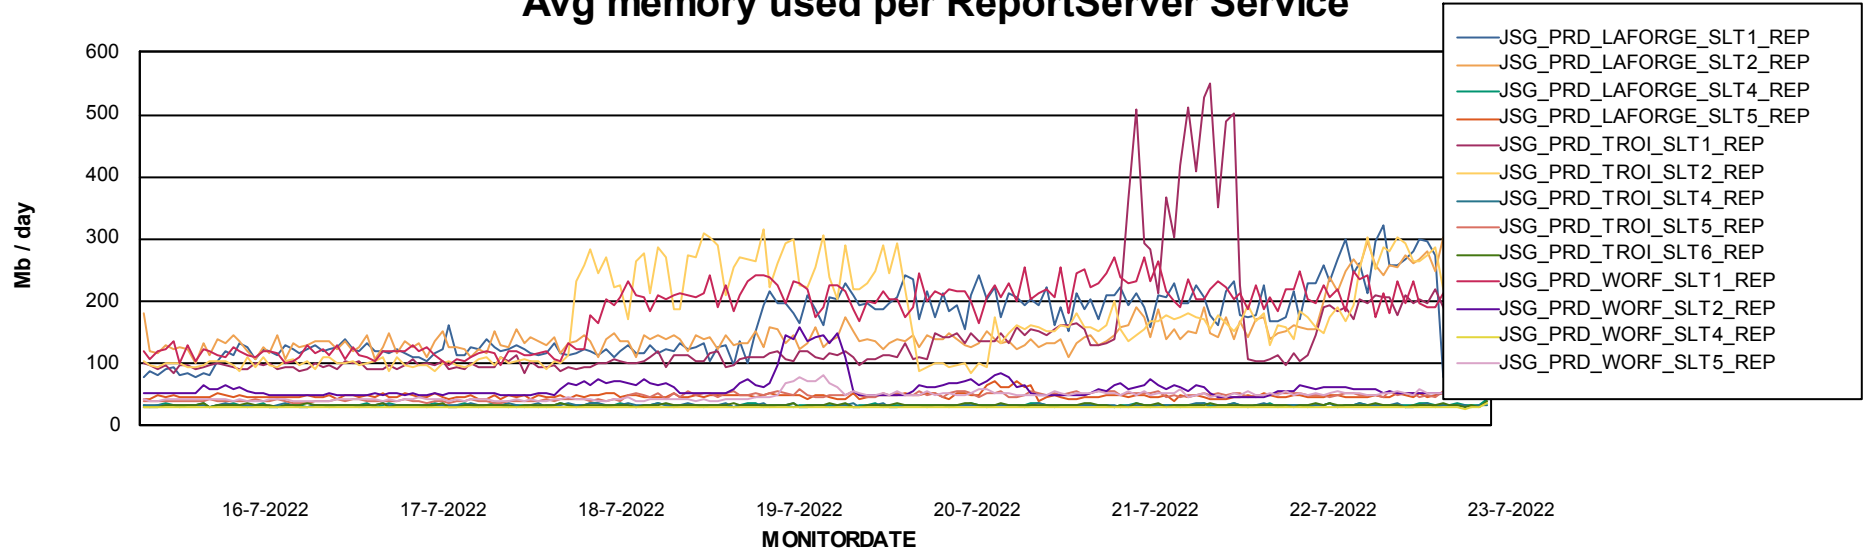

Avg memory used per ABS Server Service

Avg users per day per ABS server

Weekly SLA Customer Report

Customer JSG_Production
Database ID 102

ABSSolute Application ReportServer Services

Avg memory used per ReportServer Service