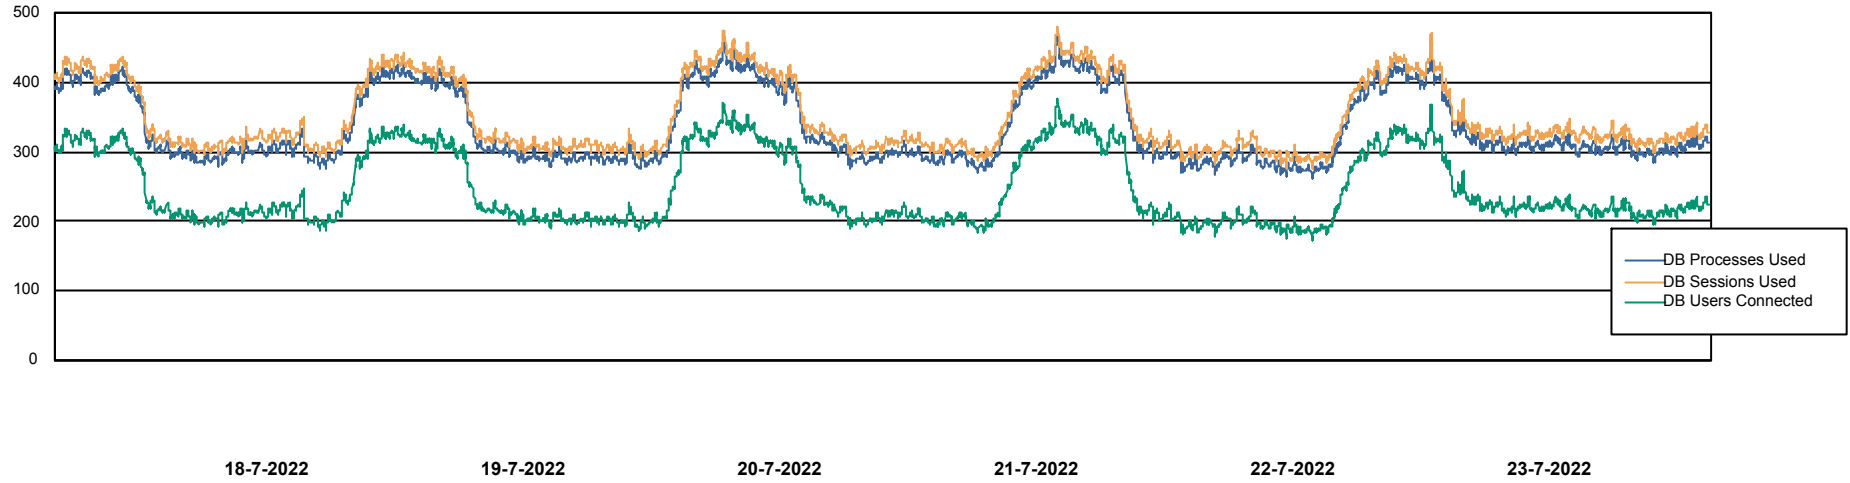

Weekly SLA Customer Report

Customer JSG_Production
Database ID 102

Harddisk Usage JSG_PRD_WORF

	Free disk space on C: (%)	Total disk space on C: (Gb)	Used disk space on C: (Gb)
23-7-2022	43	149	85
22-7-2022	43	149	85
21-7-2022	43	149	85
20-7-2022	43	149	85
19-7-2022	44	149	84
18-7-2022	45	149	82
17-7-2022	46	149	80

Weekly SLA Customer Report

Customer JSG_Production
Database ID 102

Database Performance JSG_PRD_PICARD_DB

Weekly SLA Customer Report

Customer JSG_Production
Database ID 102

Database Performance JSG_PRD_RIKER_DB