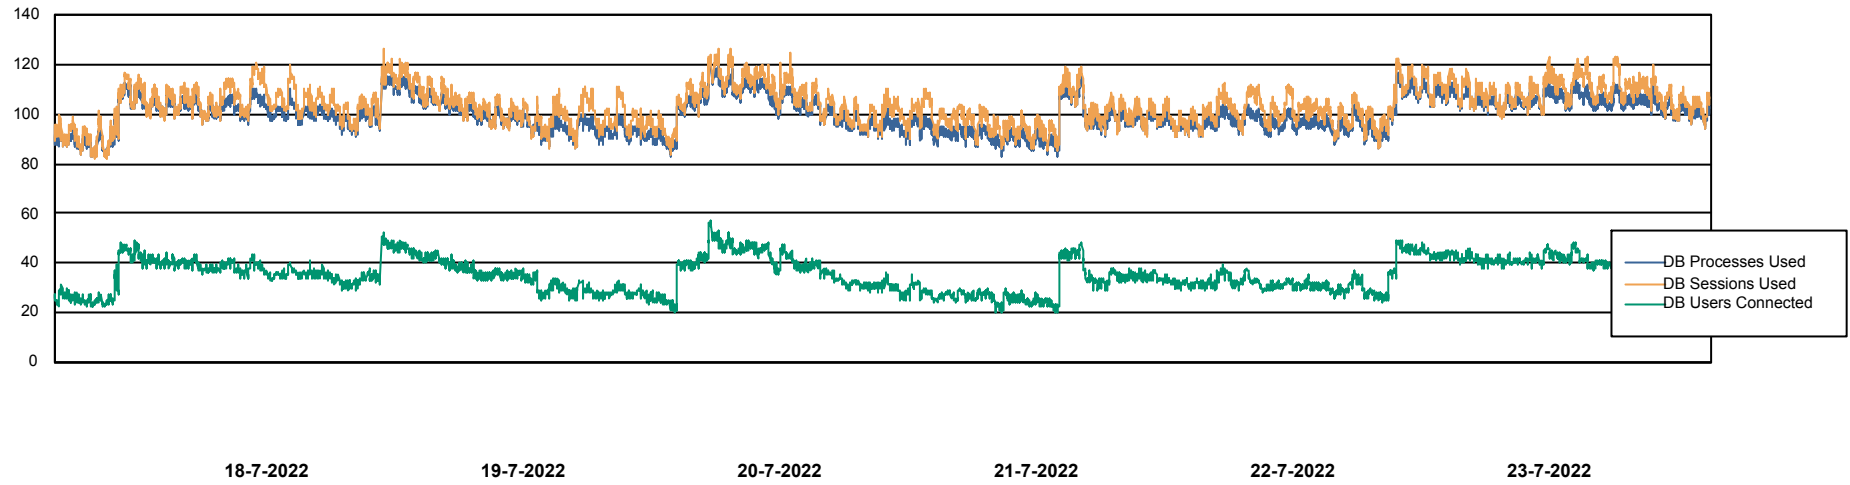

DB Processes Max 0
DB Processes Max 1,000
DB Processes Max 4

Weekly SLA Customer Report

Customer JSG_Production
Database ID 102

Database Performance JSG_PRD_SAREK_DB

Weekly SLA Customer Report

Customer JSG_Production
Database ID 102

DATABASE SIZE JSG_PRD_PICARD_DB

Database growth over last month

DATABASE SIZE JSG_PRD_SAREK_DB

Database growth over last month

Weekly SLA Customer Report

Customer JSG_Production
Database ID 102

Database Tablespace JSG_PRD_PICARD_DB