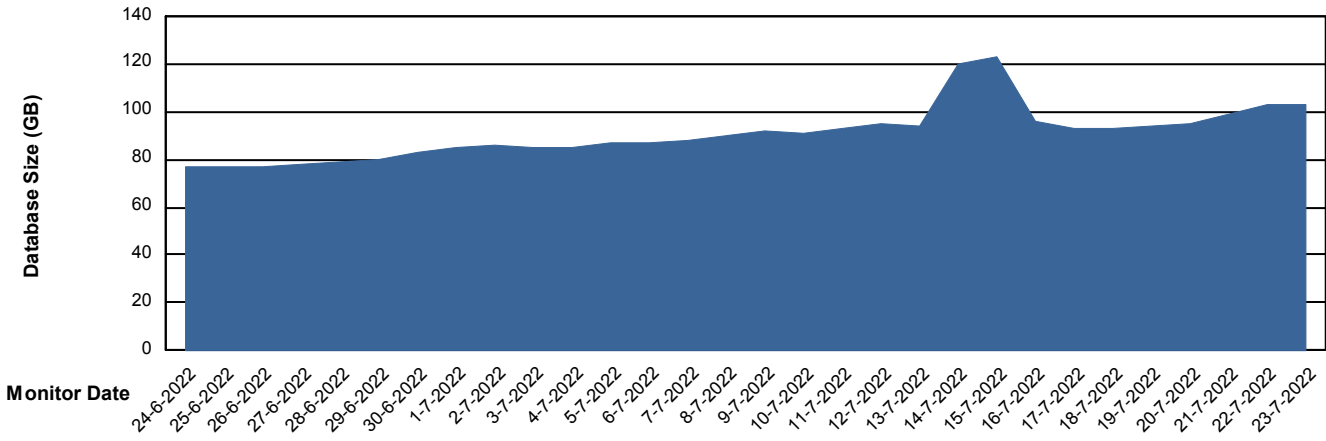

DB Processes Max 0
DB Processes Max 1,000
DB Processes Max 4

Weekly SLA Customer Report

Customer JSG_Production
Database ID 102

Database Performance JSG_PRD_SAREK_DB

Weekly SLA Customer Report

Customer JSG_Production
Database ID 102

DATABASE SIZE JSG_PRD_PICARD_DB

Database growth over last month

DATABASE SIZE JSG_PRD_SAREK_DB

Database growth over last month

Weekly SLA Customer Report

Customer JSG_Production
Database ID 102

Database Tablespace JSG_PRD_PICARD_DB