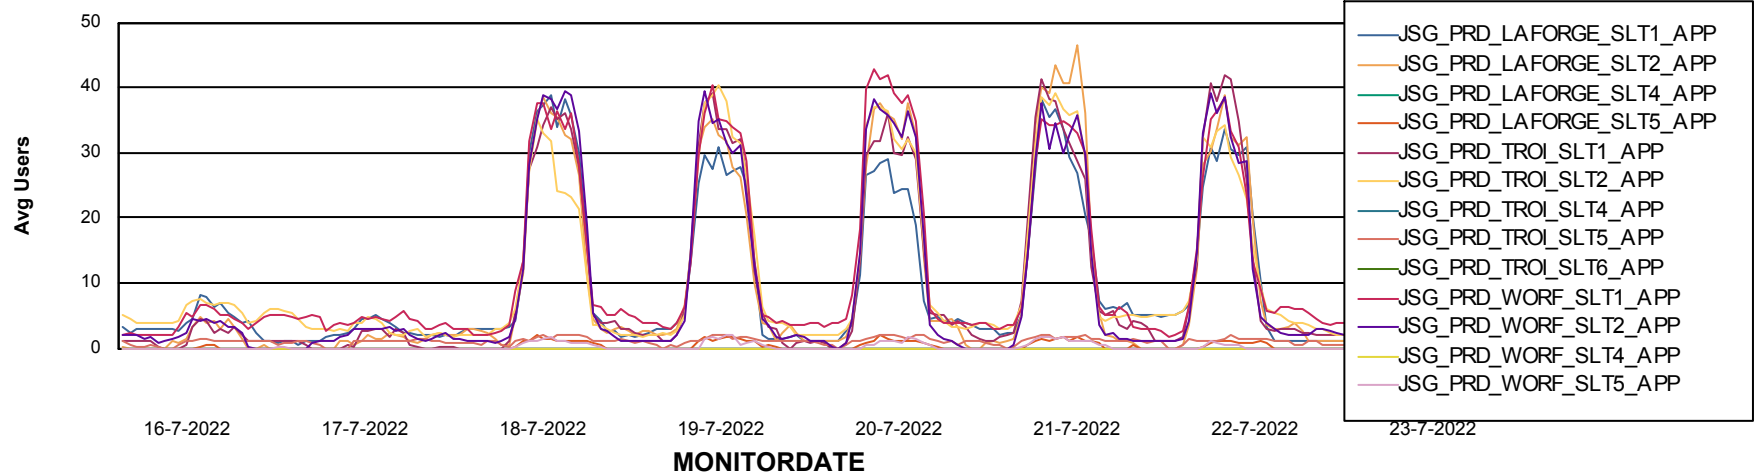

Avg users per day per ABS server