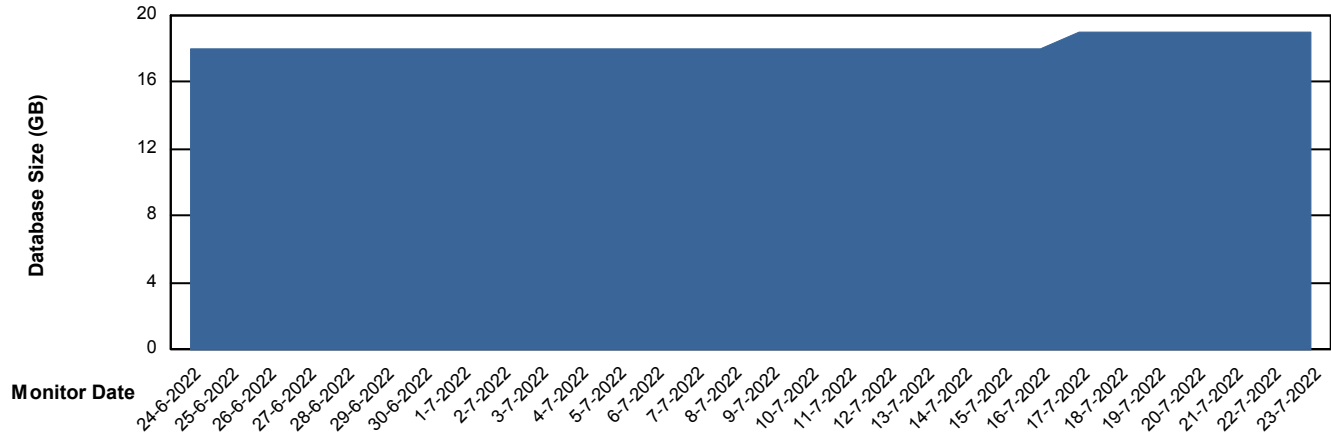

DATABASE SIZE HUE_PRD_S-ORABI_DB

Database growth over last month