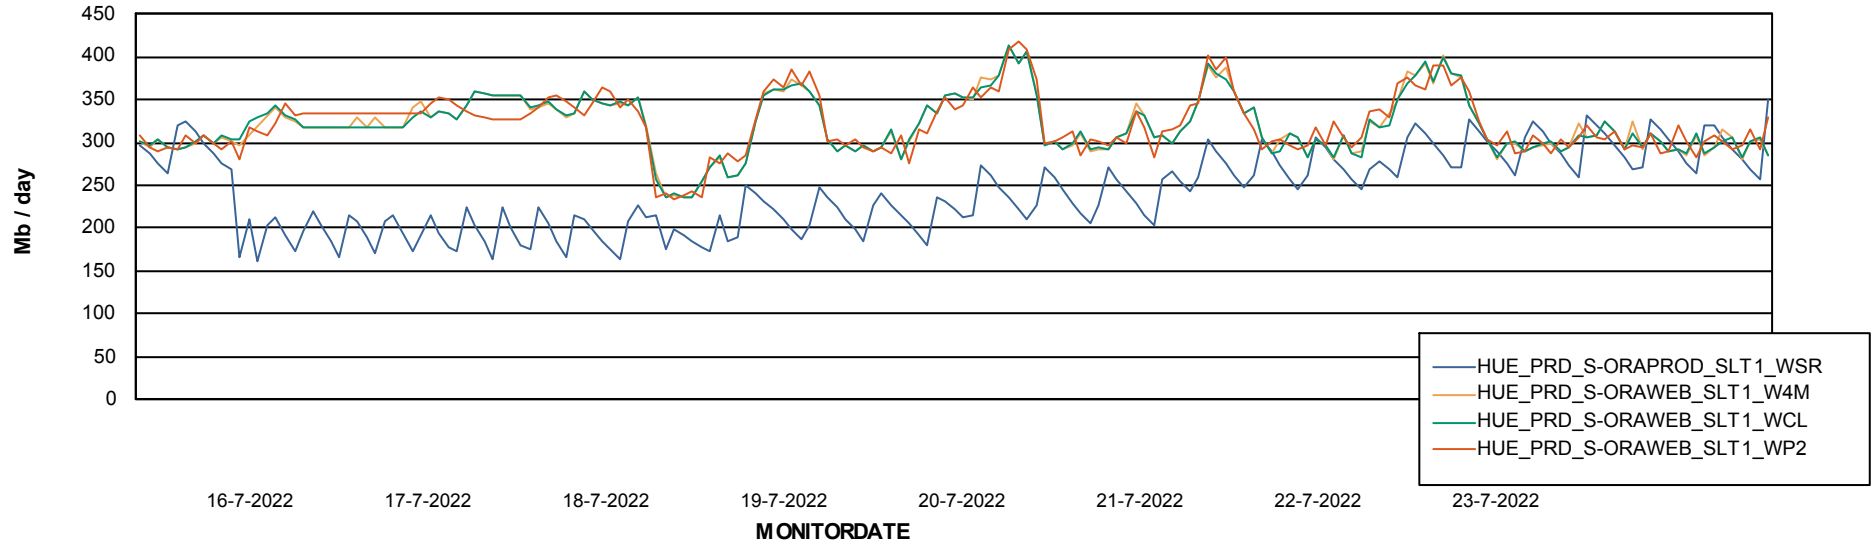

ABSSolute Web Component Services

Avg memory used per ABS Web component