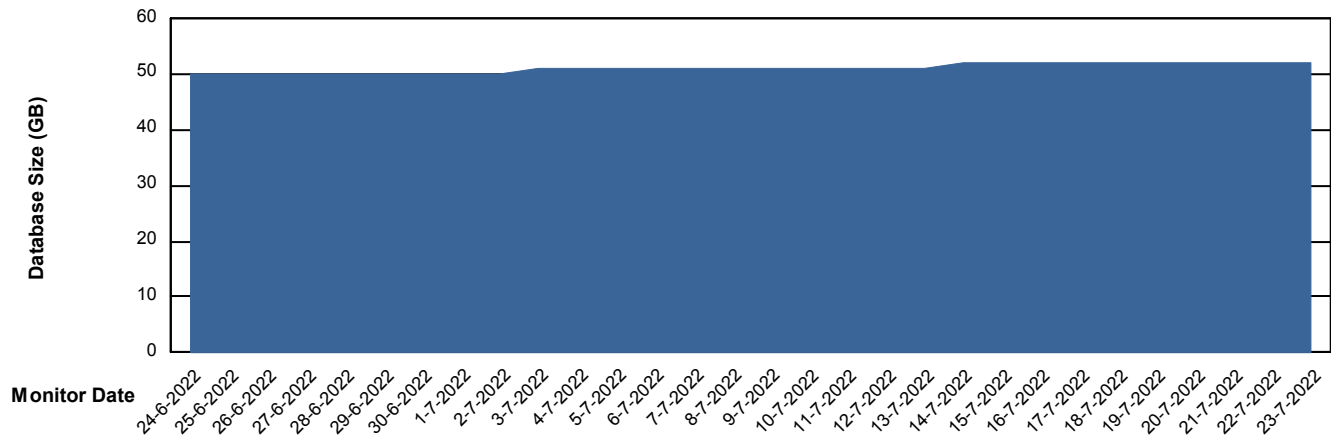

DATABASE SIZE HUE_PRD_S-ORAPROD_DB

Database growth over last month