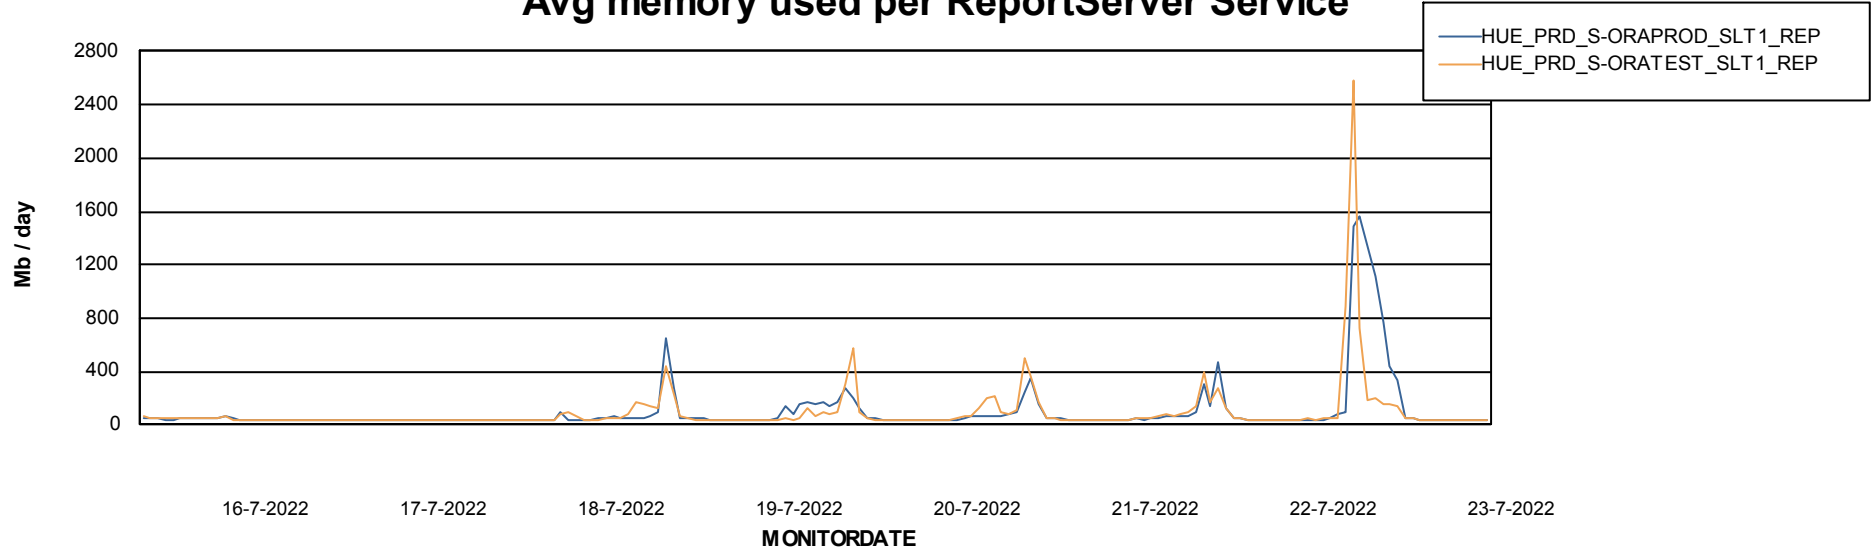

Avg users per day per ABS server

Weekly SLA Customer Report

Customer HUE_Production
Database ID 104

ABSSolute Application ReportServer Services

Avg memory used per ReportServer Service

Weekly SLA Customer Report