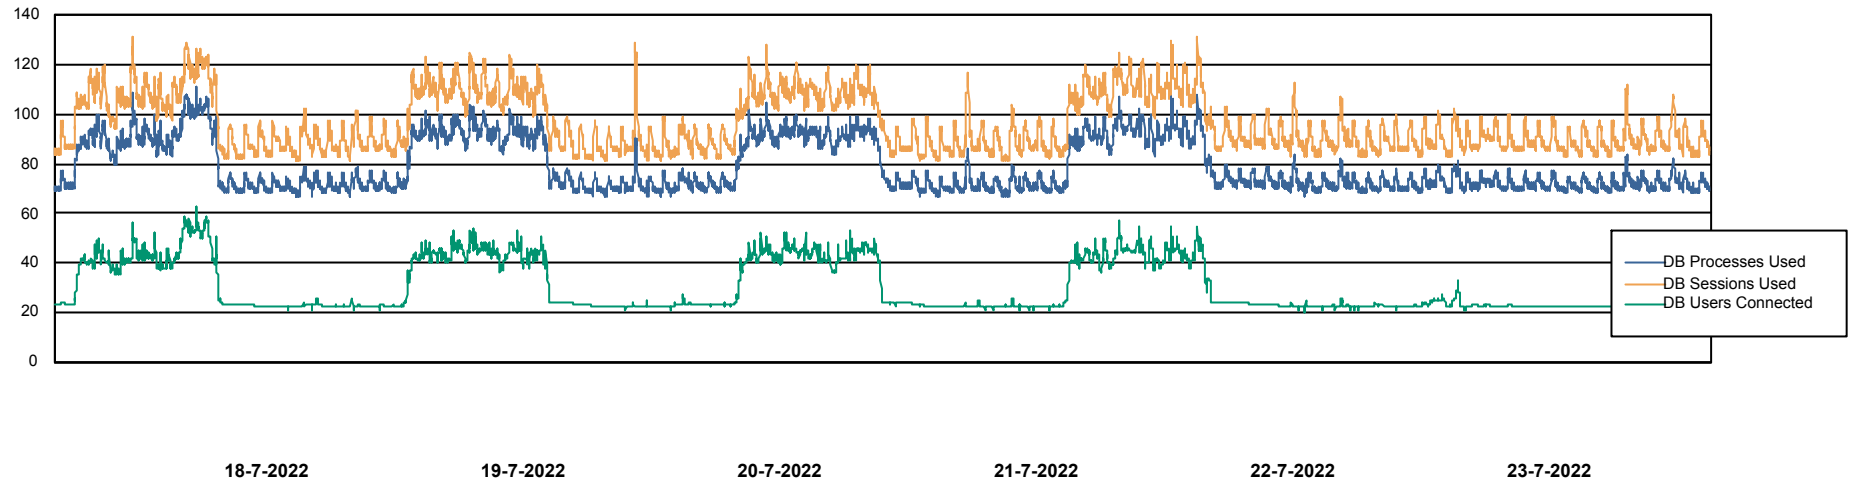

Weekly SLA Customer Report

Customer HUE_Production
Database ID 104

Database Performance HUE_PRD_S-ORABI_DB

Weekly SLA Customer Report

Customer HUE_Production
Database ID 104

Database Performance HUE_PRD_S-ORAPROD_DB