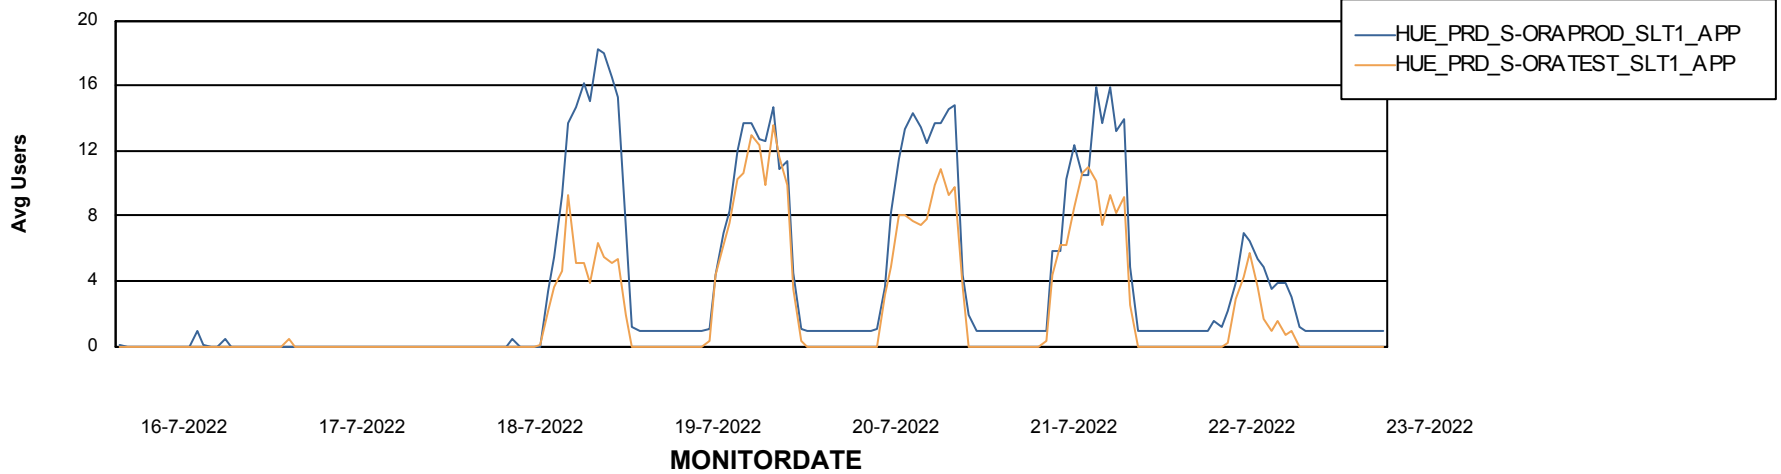

Avg users per day per ABS server