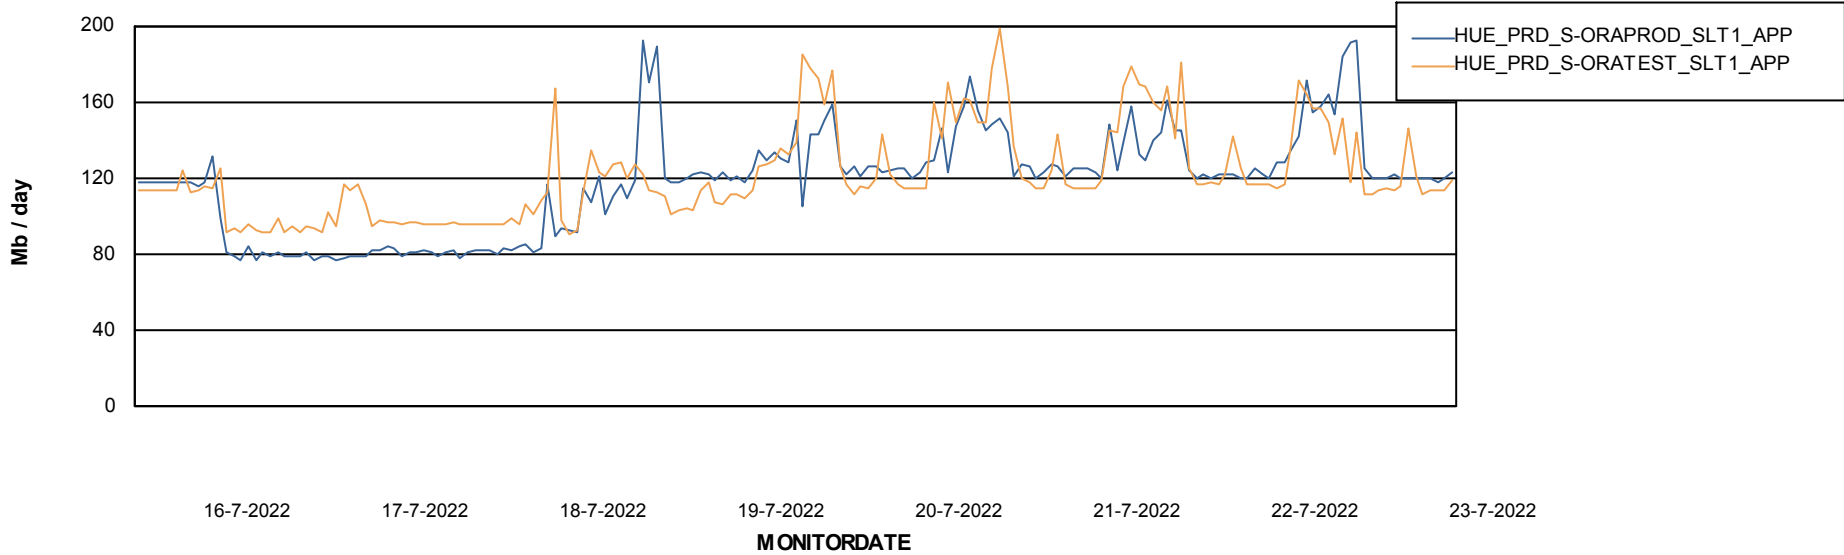

Standby Database Health HUE_Production

Recovery lag for last 7 days

Weekly SLA Customer Report

Customer HUE_Production
Database ID 104

ABSSolute Application Server Services

Avg memory used per ABS Server Service