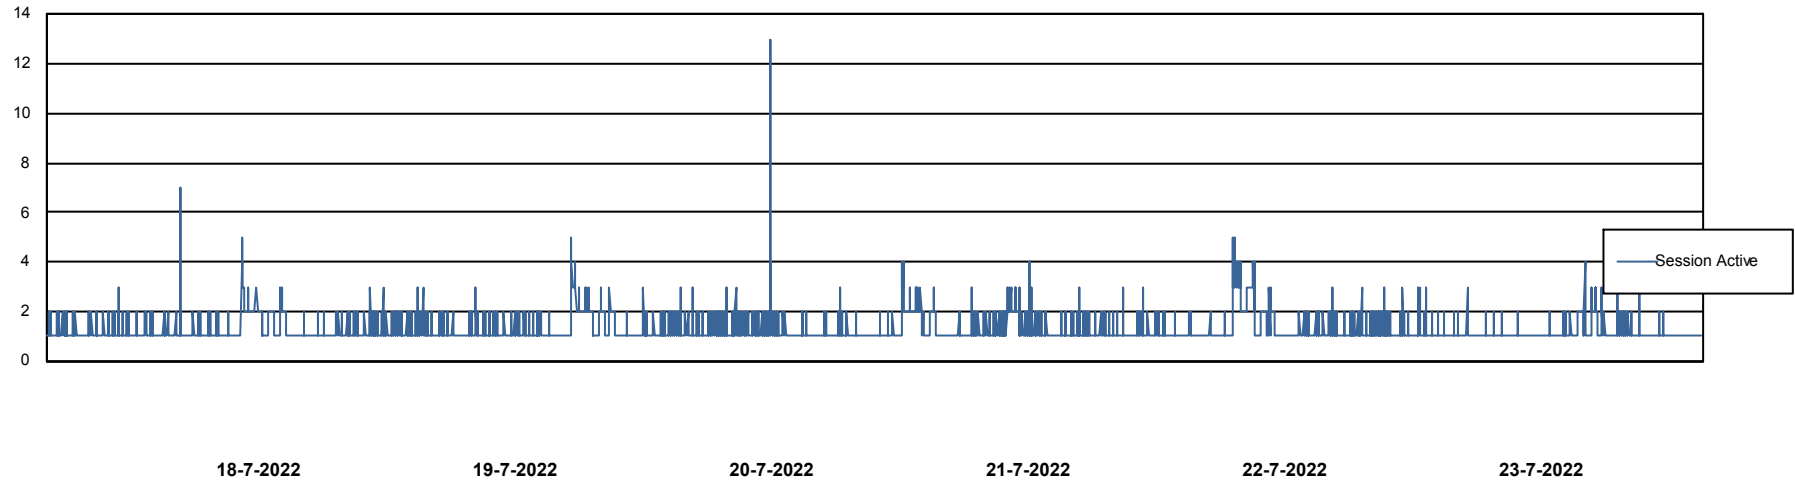

Weekly SLA Customer Report

Customer ELJ Production
Database ID 72

Database Performance ELJDB_PRD_BI

Weekly SLA Customer Report

Customer ELJ Production
Database ID 72

Database Performance ELJDB_Production

Weekly SLA Customer Report

Customer ELJ Production
Database ID 72

Database Performance ELJDB_Standby

Weekly SLA Customer Report

Customer ELJ Production
Database ID 72

DATABASE SIZE ELJDB_PRD_BI

Database growth over last month

DATABASE SIZE ELJDB_Production