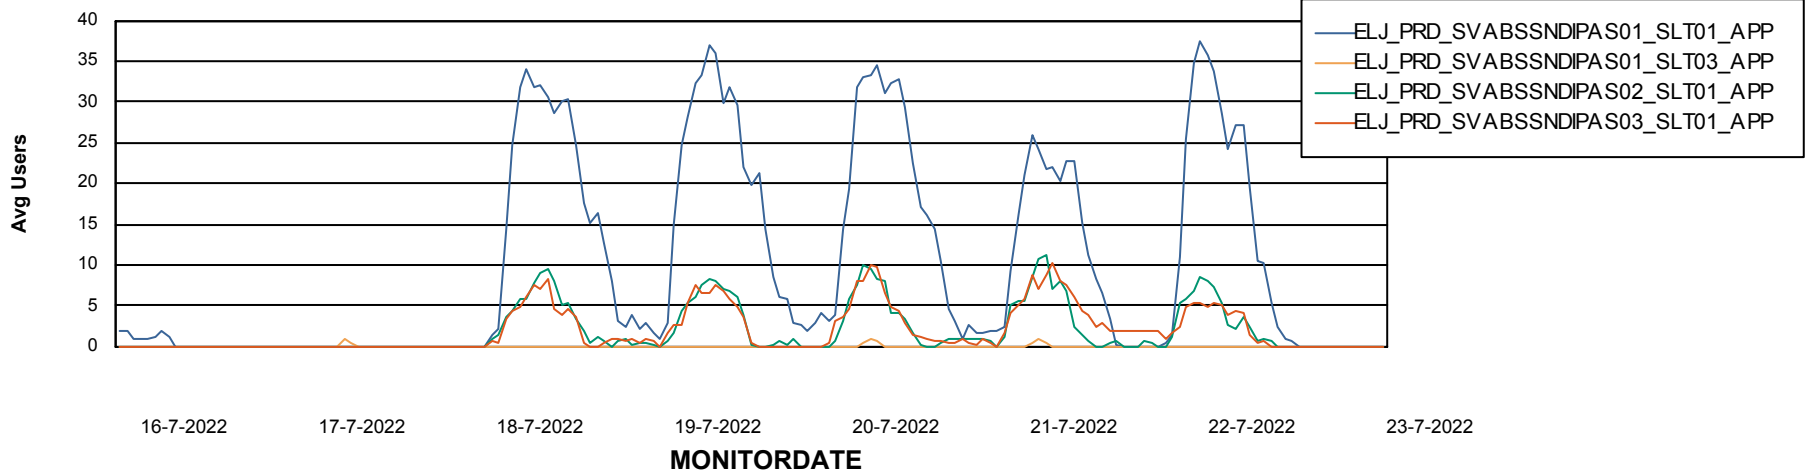

Weekly SLA Customer Report

Customer ELJ Production
Database ID 72

ABSSolute Application Server Services

Avg memory used per ABS Server Service

Avg users per day per ABS server

Weekly SLA Customer Report

Customer ELJ Production
Database ID 72