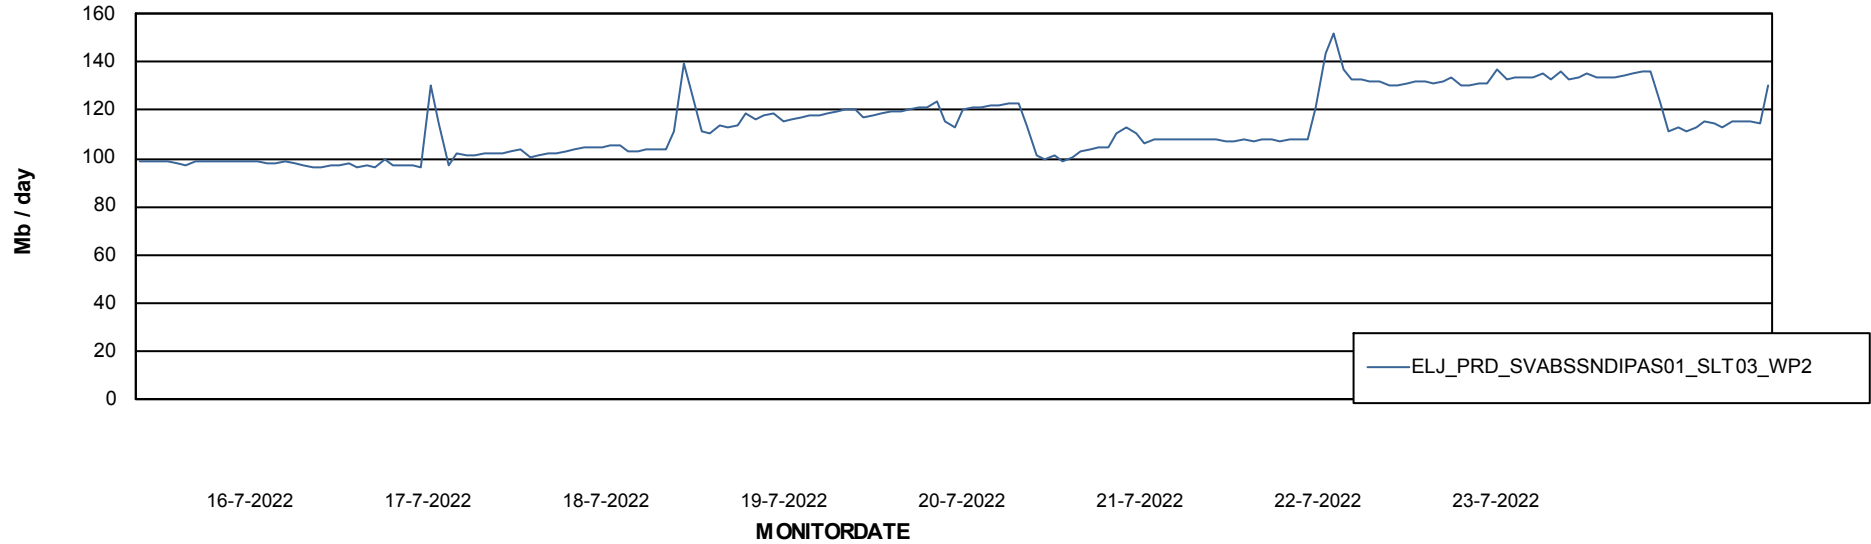

ABSSolute Application ReportServer Services

Avg memory used per ReportServer Service

Weekly SLA Customer Report

Customer ELJ Production
Database ID 72

ABSSolute Web Component Services

Avg memory used per ABS Web component