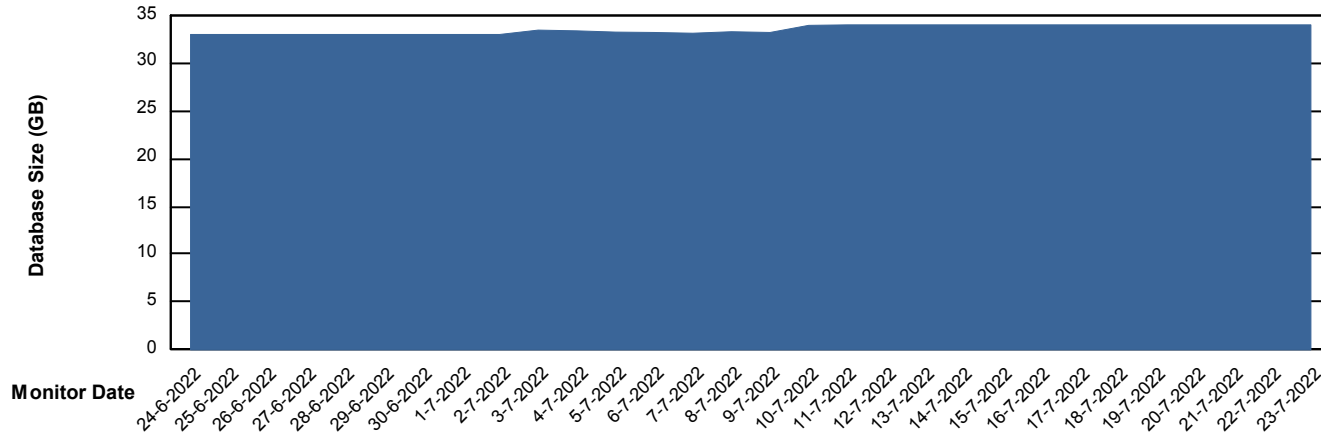

Customer ELJ Production
Database ID 72

Database Performance ELJDB_Standby

Weekly SLA Customer Report

Customer ELJ Production
Database ID 72

DATABASE SIZE ELJDB_PRD_BI

Database growth over last month

DATABASE SIZE ELJDB_Production