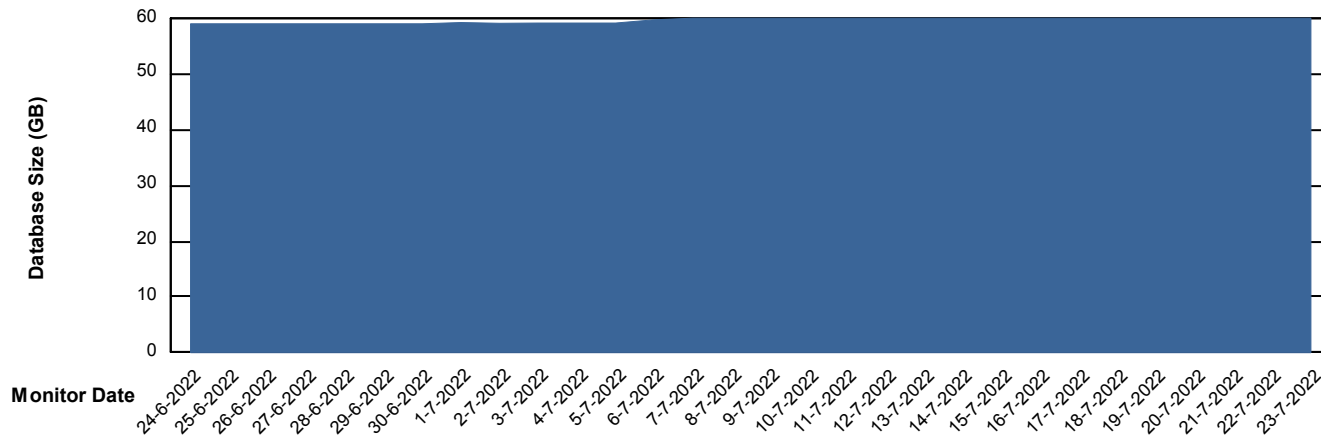

DATABASE SIZE ELJDB_Production

Database growth over last month