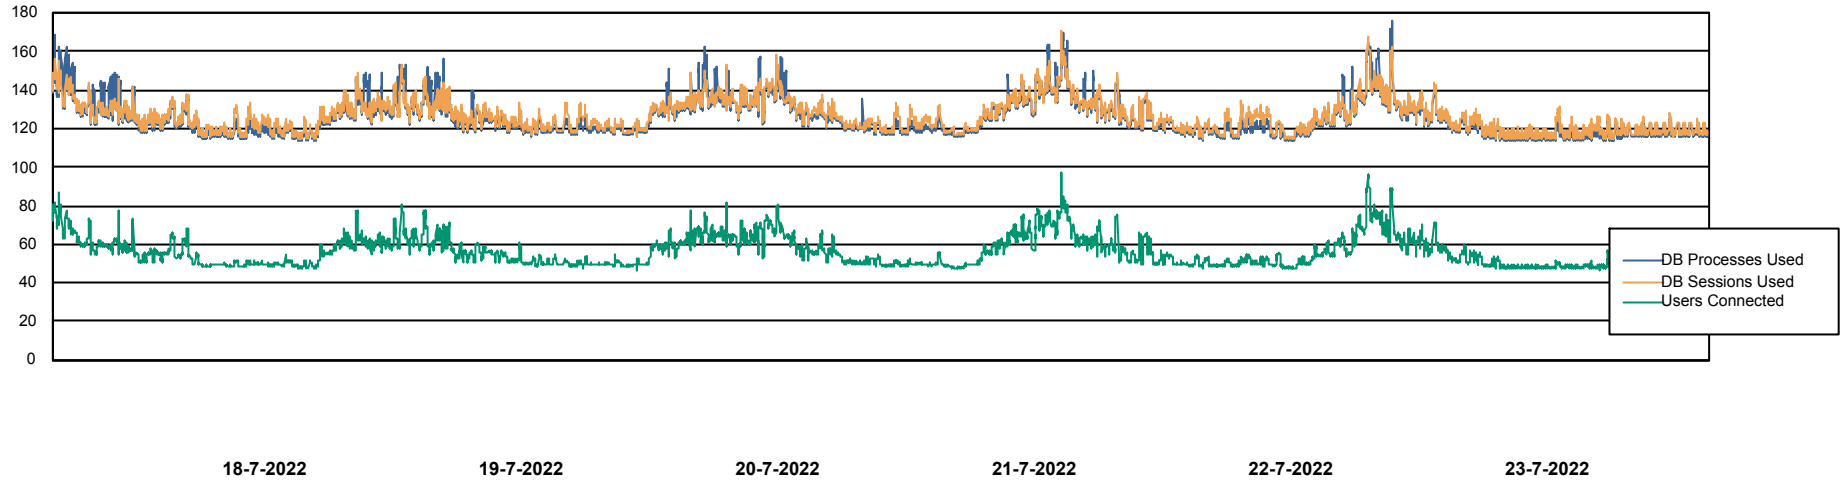

Weekly SLA Customer Report

Customer ELJ Production
Database ID 72

Database Performance ELJDB_PRD_BI

Weekly SLA Customer Report

Customer ELJ Production
Database ID 72

Database Performance ELJDB_Production

Weekly SLA Customer Report