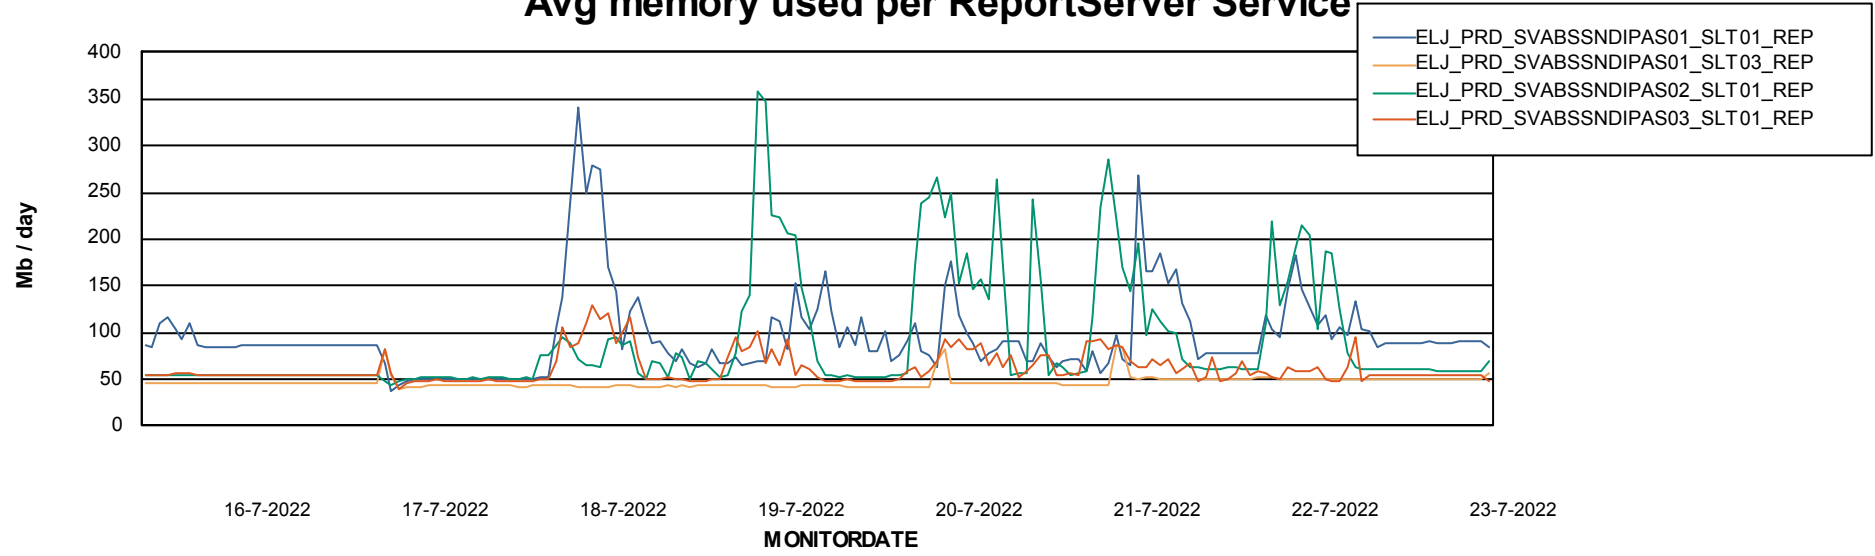

ABSSolute Application ReportServer Services

Avg memory used per ReportServer Service