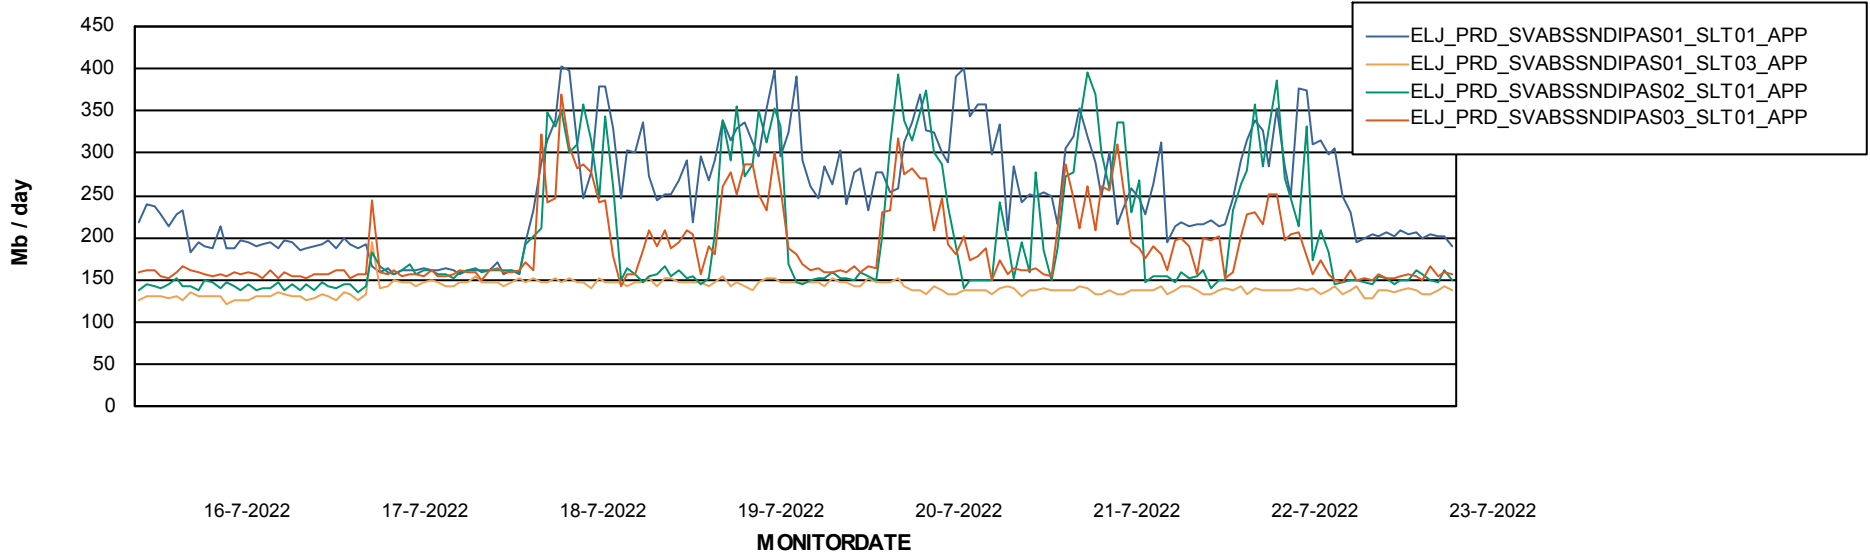

BI Status and last ETL error for ELJDB_PRD_BI

	zo 17/7/2022	ma 18/7/2022	di 19/7/2022	wo 20/7/2022	do 21/7/2022	vr 22/7/2022	za 23/7/2022
ABS DataWarehouse ETL Health	OK	OK	OK	OK	OK	OK	OK
ABS DWHStaging ETL Health	OK	OK	OK	OK	OK	OK	OK

Weekly SLA Customer Report

Customer ELJ Production
Database ID 72

ABSSolute Application Server Services

Avg memory used per ABS Server Service

Avg users per day per ABS server

Weekly SLA Customer Report

Customer ELJ Production
Database ID 72