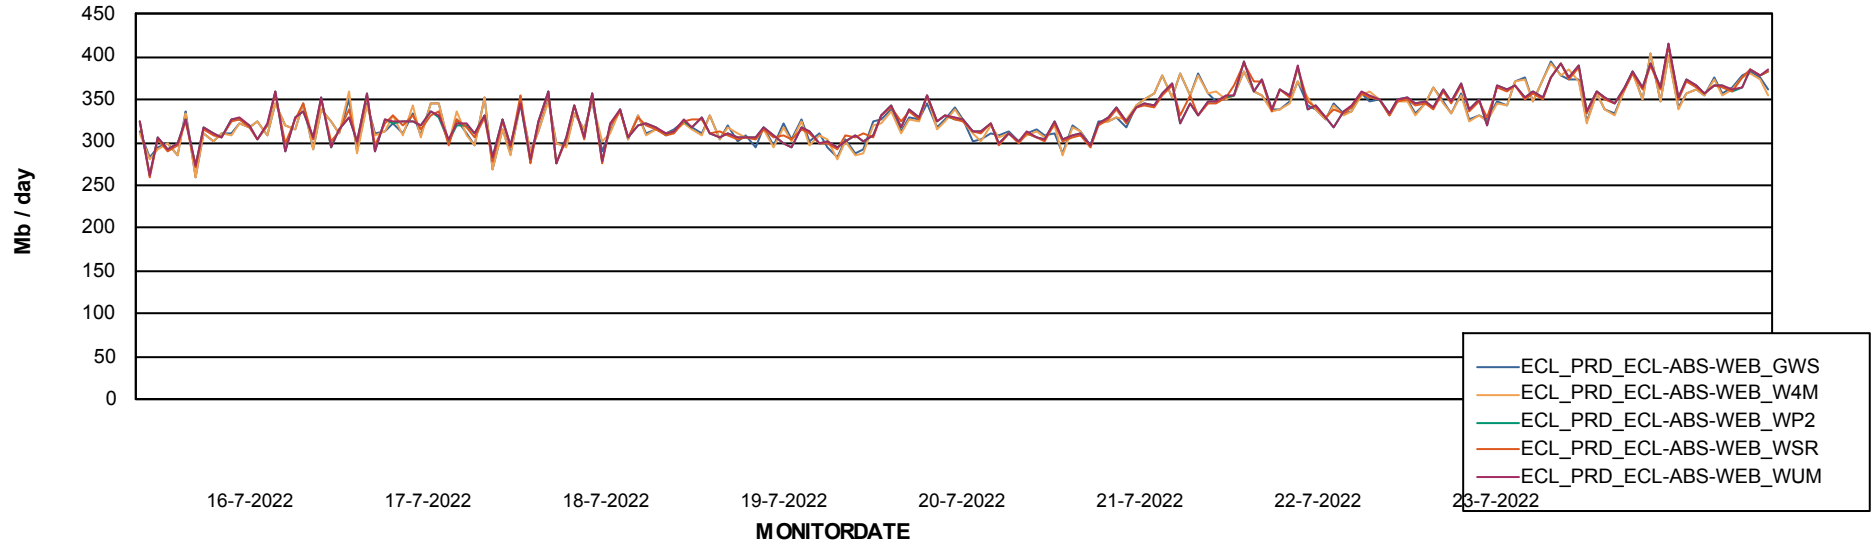

ABSSolute Application ReportServer Services

Avg memory used per ReportServer Service

Weekly SLA Customer Report

Customer ECL_Production
Database ID 77

ABSSolute Web Component Services

Avg memory used per ABS Web component