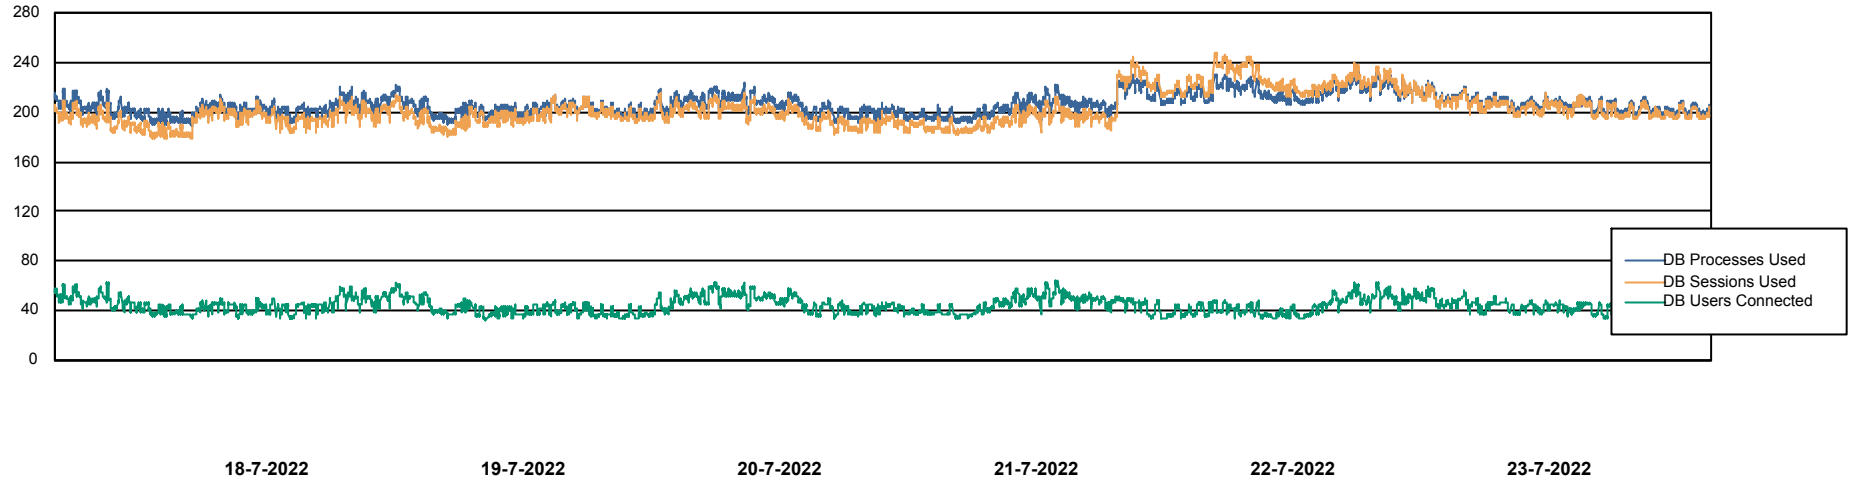

Weekly SLA Customer Report

Customer ECL_Production
Database ID 77

Harddisk Usage ECL_PRD_ECL-ABS-WEB

	Free disk space on C: (%)	Total disk space on C: (Gb)	Used disk space on C: (Gb)
23-7-2022	44	127	71
22-7-2022	44	127	71
21-7-2022	44	127	71
20-7-2022	44	127	71
19-7-2022	44	127	71
18-7-2022	44	127	71
17-7-2022	44	127	71

Weekly SLA Customer Report

Customer ECL_Production
Database ID 77

Database Performance ECLDB_Production

Weekly SLA Customer Report

Customer ECL_Production
Database ID 77

Database Performance ECLDB_Standby

DATABASE SIZE ECLDB_Production