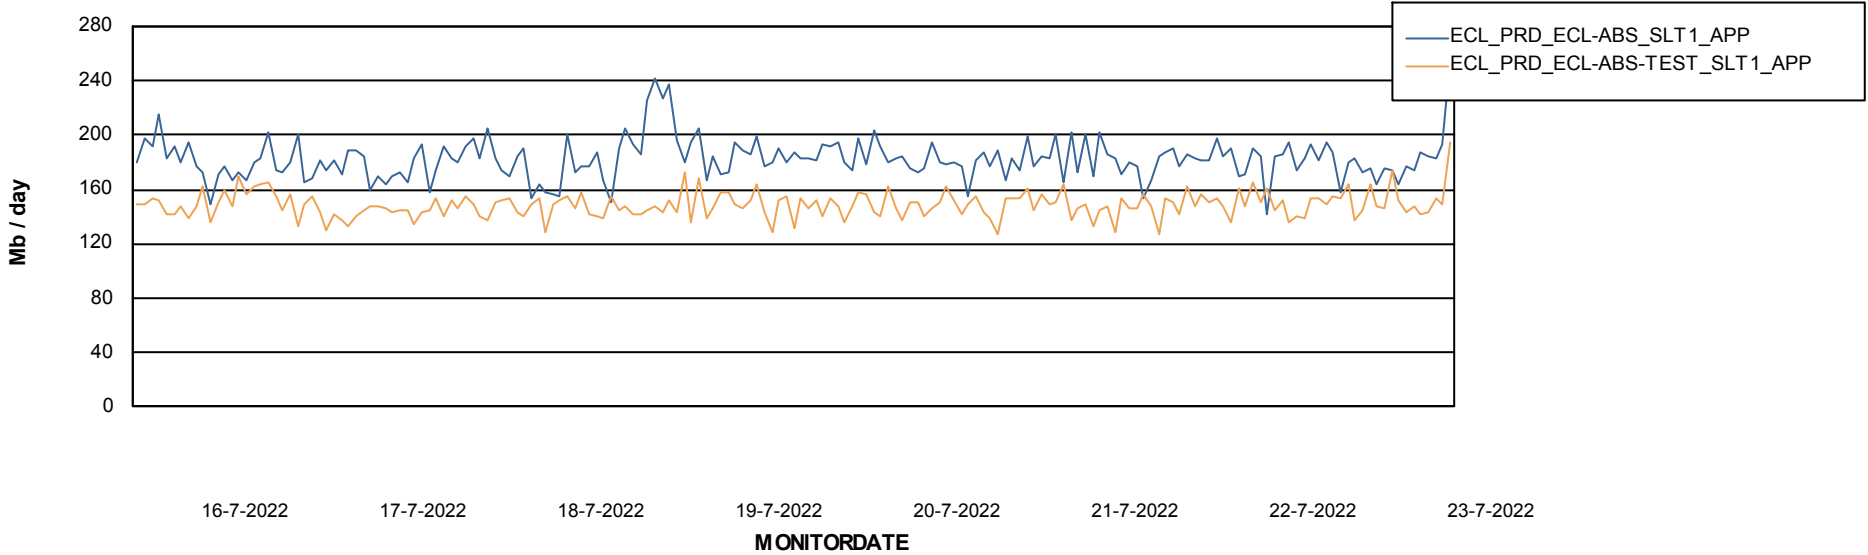

Weekly SLA Customer Report

Customer ECL_Production
Database ID 77

Database Performance ECLDB_Production

Weekly SLA Customer Report

Customer ECL_Production
Database ID 77

Database Performance ECLDB_Standby

DATABASE SIZE ECLDB_Production

Database growth over last month

Weekly SLA Customer Report

Customer ECL_Production
Database ID 77

Database Tablespace ECLDB_Production

Date	Tablespace Name	Filesize (Gb)	Usedsize (Gb)	Percentage free
23-7-2022	ABSDATA	80	59	26
	INDX	8	5	41
22-7-2022	ABSDATA	80	59	26
	INDX	8	5	41
21-7-2022	ABSDATA	80	59	26
	INDX	8	5	41
20-7-2022	ABSDATA	80	59	26
	INDX	8	5	42
19-7-2022	ABSDATA	70	59	16
	INDX	8	5	42
18-7-2022	ABSDATA	70	59	16
	INDX	8	5	42
17-7-2022	ABSDATA	70	59	16
	INDX	8	5	42

Weekly SLA Customer Report

Customer ECL_Production
Database ID 77

ABSSolute Application Server Services

Avg memory used per ABS Server Service

Avg users per day per ABS server

Weekly SLA Customer Report

Customer ECL_Production
Database ID 77