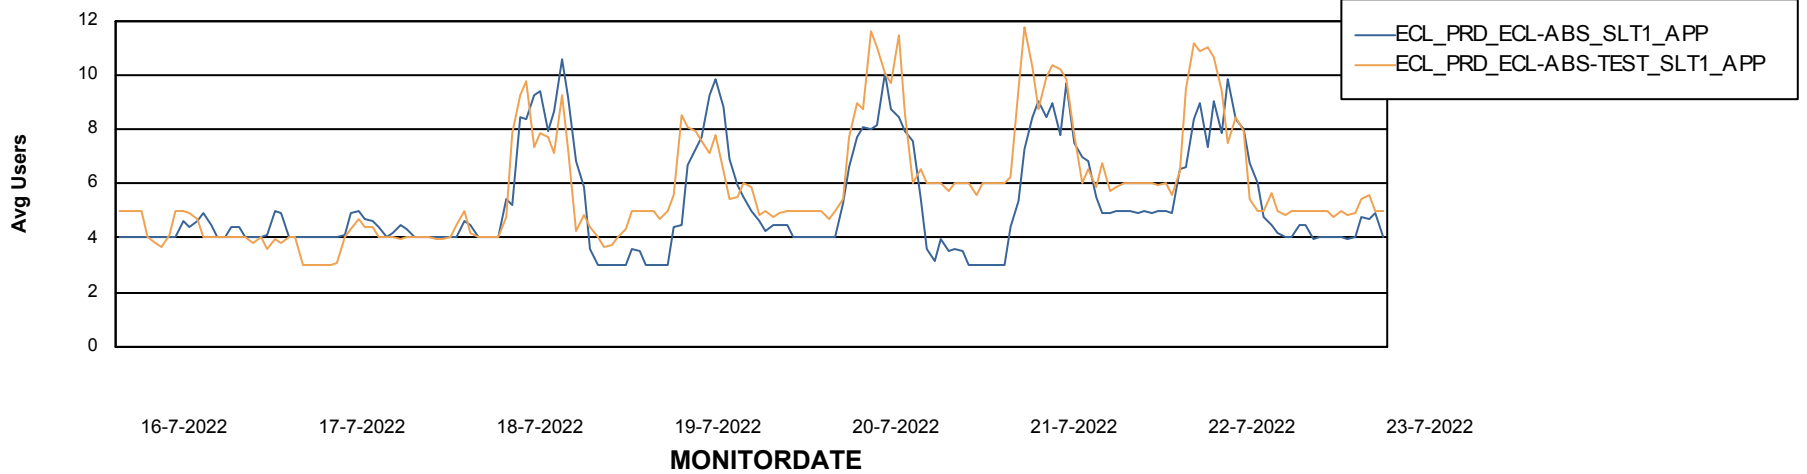

Weekly SLA Customer Report

Customer ECL_Production
Database ID 77

ABSSolute Application Server Services

Avg memory used per ABS Server Service

Avg users per day per ABS server

Weekly SLA Customer Report

Customer ECL_Production
Database ID 77