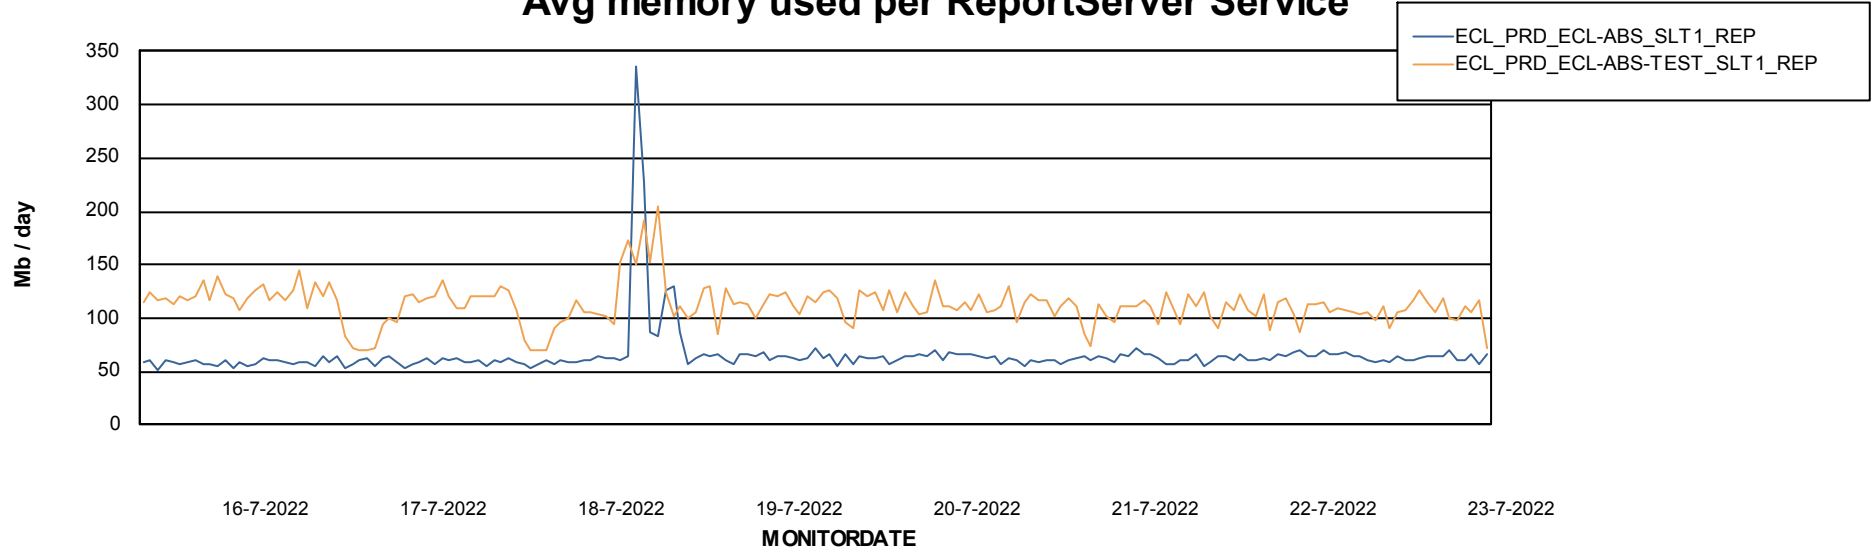

ABSSolute Application ReportServer Services

Avg memory used per ReportServer Service