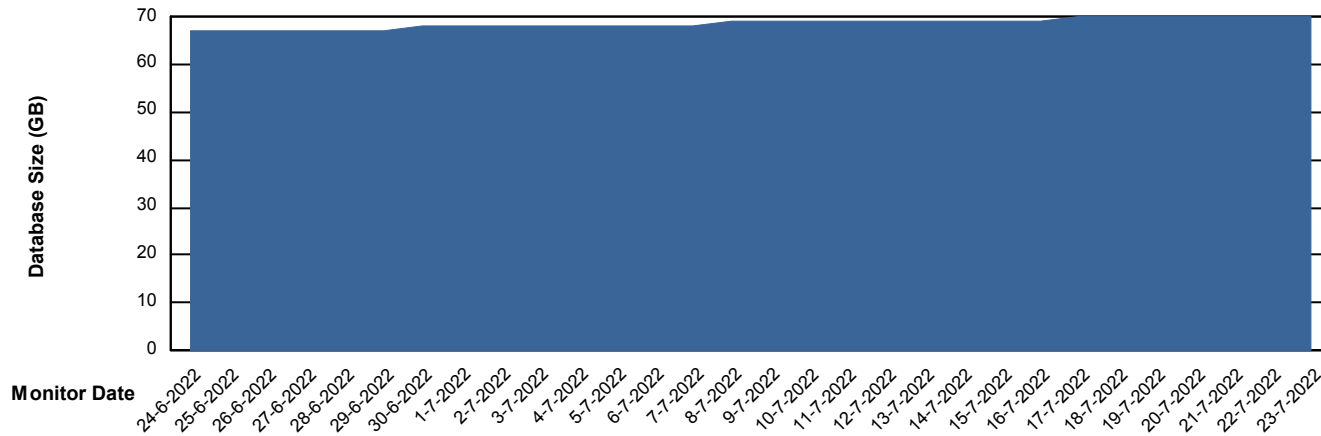

Weekly SLA Customer Report

Customer ECL_Production
Database ID 77

Database Performance ECLDB_Production

Weekly SLA Customer Report

Customer ECL_Production
Database ID 77

Database Performance ECLDB_Standby

DATABASE SIZE ECLDB_Production

Database growth over last month

Weekly SLA Customer Report

Customer ECL_Production
Database ID 77

Database Tablespace ECLDB_Production

Date	Tablespace Name	Filesize (Gb)	Usedsize (Gb)	Percentage free
23-7-2022	ABSDATA	80	59	26
	INDX	8	5	41
22-7-2022	ABSDATA	80	59	26
	INDX	8	5	41
21-7-2022	ABSDATA	80	59	26
	INDX	8	5	41
20-7-2022	ABSDATA	80	59	26
	INDX	8	5	42
19-7-2022	ABSDATA	70	59	16
	INDX	8	5	42
18-7-2022	ABSDATA	70	59	16
	INDX	8	5	42
17-7-2022	ABSDATA	70	59	16
	INDX	8	5	42