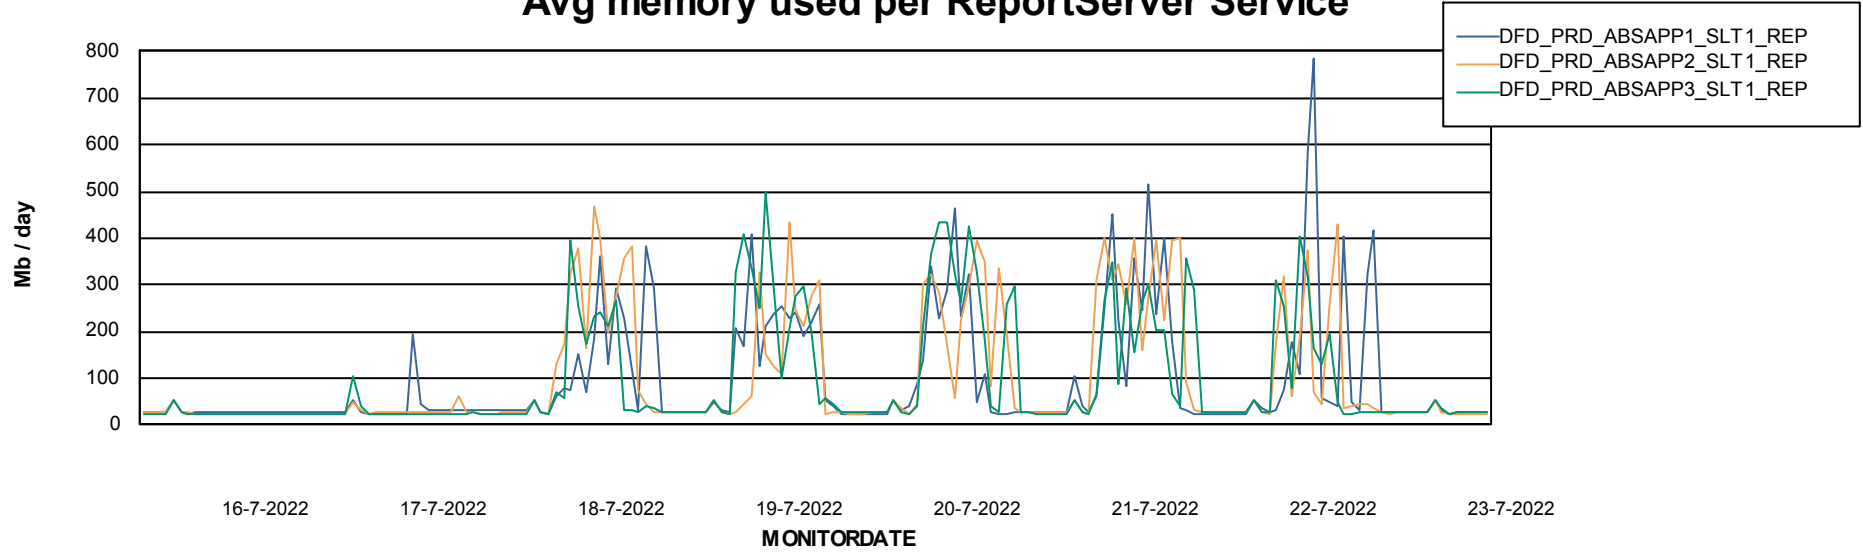

ABSSolute Application ReportServer Services

Avg memory used per ReportServer Service