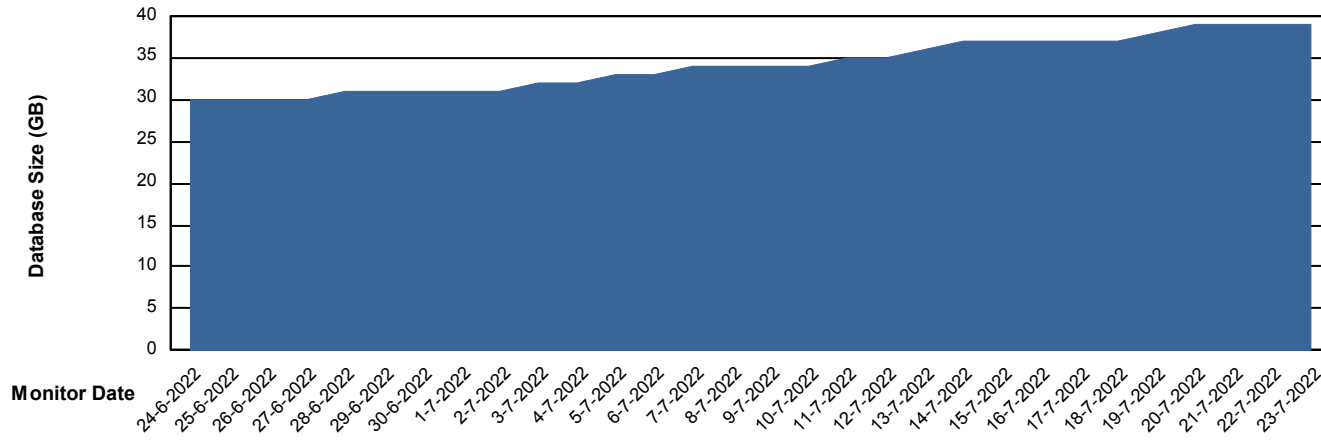

Weekly SLA Customer Report

Customer DFD_Production
Database ID 39

Database Performance DFDDB_Production

DATABASE SIZE DFDDB_Production

Database growth over last month

Weekly SLA Customer Report

Customer DFD_Production
Database ID 39

Database Tablespace DFDDB_Production

Date	Tablespace Name	Filesize (Gb)	Usedsize (Gb)	Percentage free
23-7-2022	ABSDATA	83	0	100
	INDX	161	36	78
22-7-2022	ABSDATA	83	0	100
	INDX	161	36	78
21-7-2022	ABSDATA	83	0	100
	INDX	161	36	78
20-7-2022	ABSDATA	83	0	100
	INDX	161	36	78
19-7-2022	ABSDATA	83	0	100
	INDX	161	35	78
18-7-2022	ABSDATA	83	0	100
	INDX	161	35	79
17-7-2022	ABSDATA	83	0	100
	INDX	161	35	79