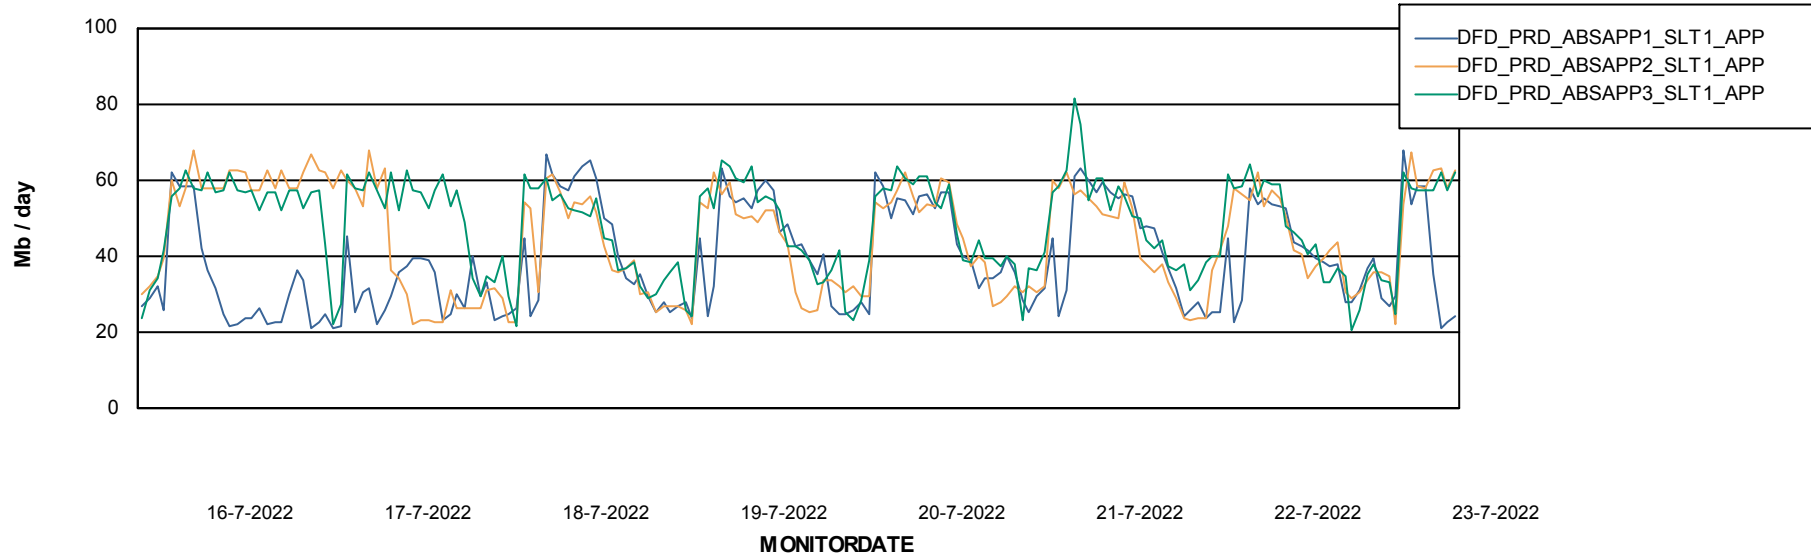

Weekly SLA Customer Report

Customer DFD_Production
Database ID 39

Database Performance DFDDB_Production

DATABASE SIZE DFDDB_Production

Database growth over last month

Weekly SLA Customer Report

Customer DFD_Production
Database ID 39

Database Tablespace DFDDB_Production

Date	Tablespace Name	Filesize (Gb)	Usedsize (Gb)	Percentage free
23-7-2022	ABSDATA	83	0	100
	INDX	161	36	78
22-7-2022	ABSDATA	83	0	100
	INDX	161	36	78
21-7-2022	ABSDATA	83	0	100
	INDX	161	36	78
20-7-2022	ABSDATA	83	0	100
	INDX	161	36	78
19-7-2022	ABSDATA	83	0	100
	INDX	161	35	78
18-7-2022	ABSDATA	83	0	100
	INDX	161	35	79
17-7-2022	ABSDATA	83	0	100
	INDX	161	35	79

Weekly SLA Customer Report

Customer DFD_Production
Database ID 39

ABSSolute Application Server Services

Avg memory used per ABS Server Service

Avg users per day per ABS server

Weekly SLA Customer Report

Customer DFD_Production
Database ID 39