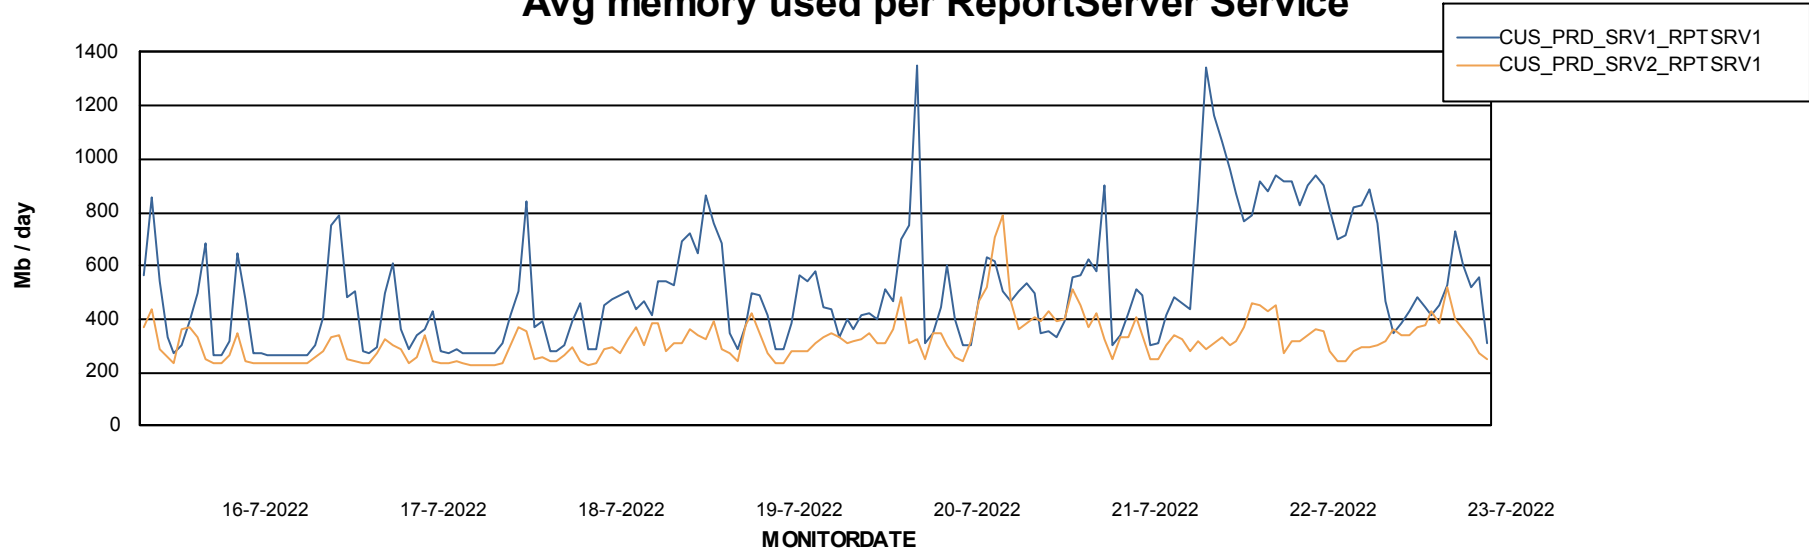

Avg users per day per ABS server

Weekly SLA Customer Report

Customer CUS_Production
Database ID 131

ABSSolute Web Component Services

Avg memory used per ReportServer Service

Weekly SLA Customer Report

Customer CUS_Production
Database ID 131