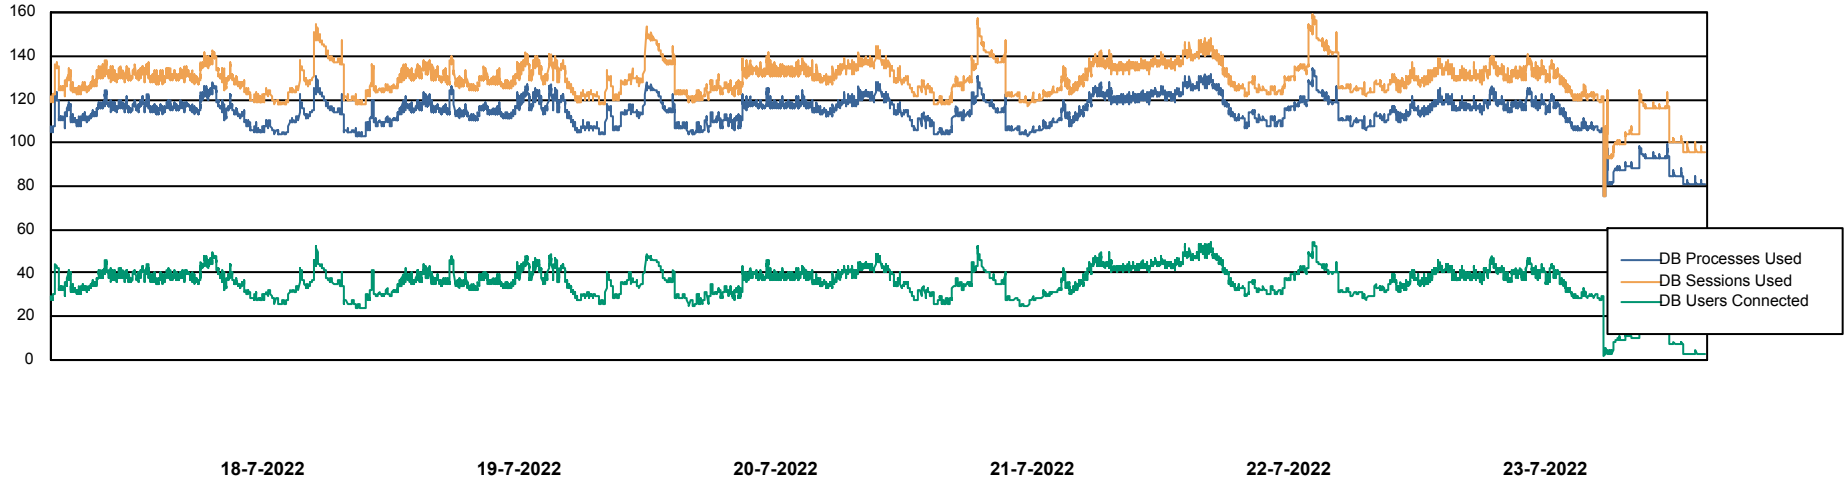

Harddisk Usage CUS_StandByDBSrv_ABSD2

	Free disk space on C: (%)	Total disk space on C: (Gb)	Used disk space on C: (Gb)	Free disk space on D: (%)	Total disk space on D: (Gb)	Used disk space on D: (Gb)
23-7-2022	68	199	63	22	1,024	801
22-7-2022	68	199	63	22	1,024	801
21-7-2022	68	199	63	22	1,024	802
20-7-2022	68	199	63	22	1,024	801
19-7-2022	69	199	63	22	1,024	799
18-7-2022	69	199	62	23	1,024	791
17-7-2022	69	199	62	23	1,024	793

Weekly SLA Customer Report

Customer CUS_Production
Database ID 131

Database Performance CUS_ProdDB_Primary

Weekly SLA Customer Report

Customer CUS_Production
Database ID 131

Database Performance CUS_ProdDB_Standby