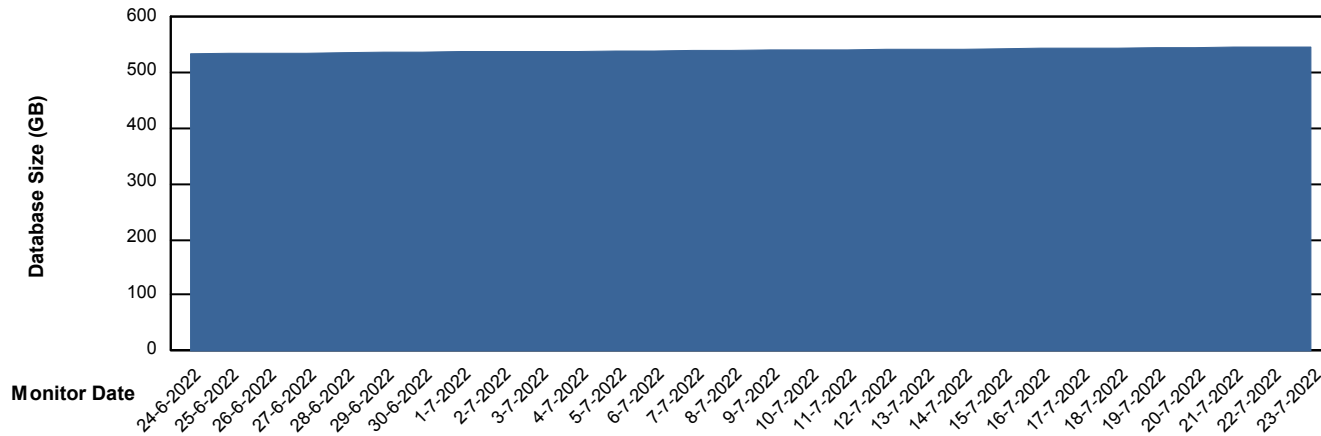

DATABASE SIZE CUS_ProdDB_Primary

Database growth over last month