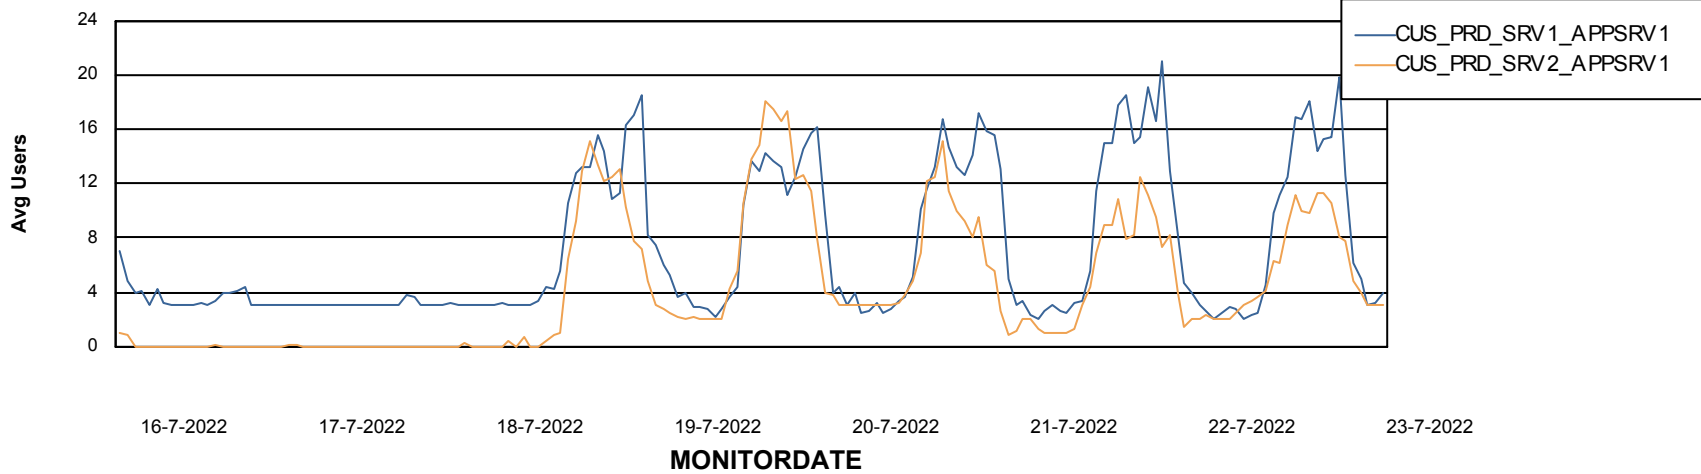

Avg users per day per ABS server