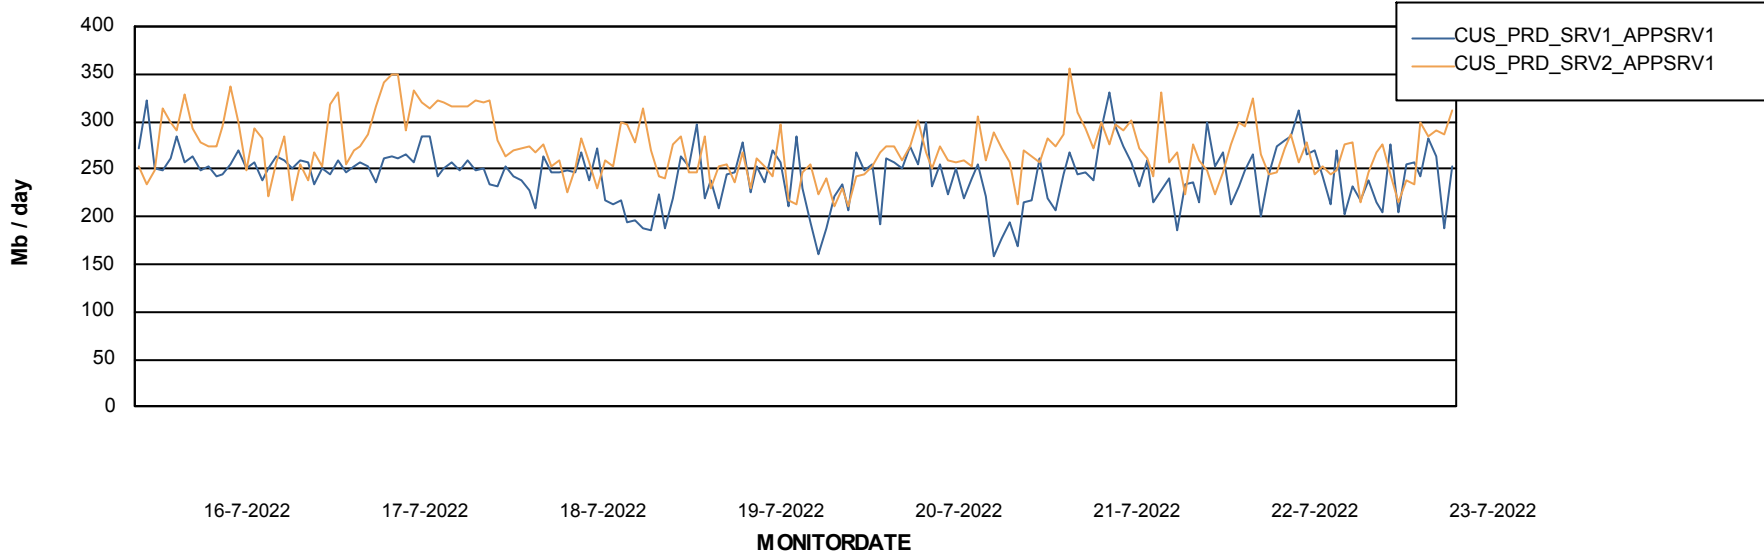

Standby Database Health CUS_Production

Recovery lag for last 7 days

Weekly SLA Customer Report

Customer CUS_Production
Database ID 131

ABSSolute Application Server Services

Avg memory used per ABS Server Service