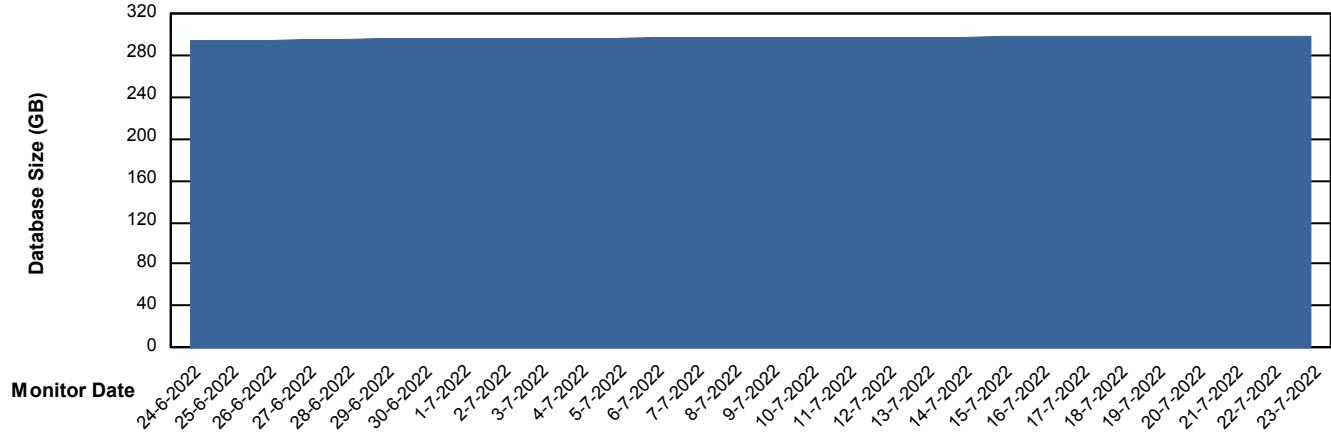

DATABASE SIZE CLODB_PRD_CLO-ORA01

Database growth over last month