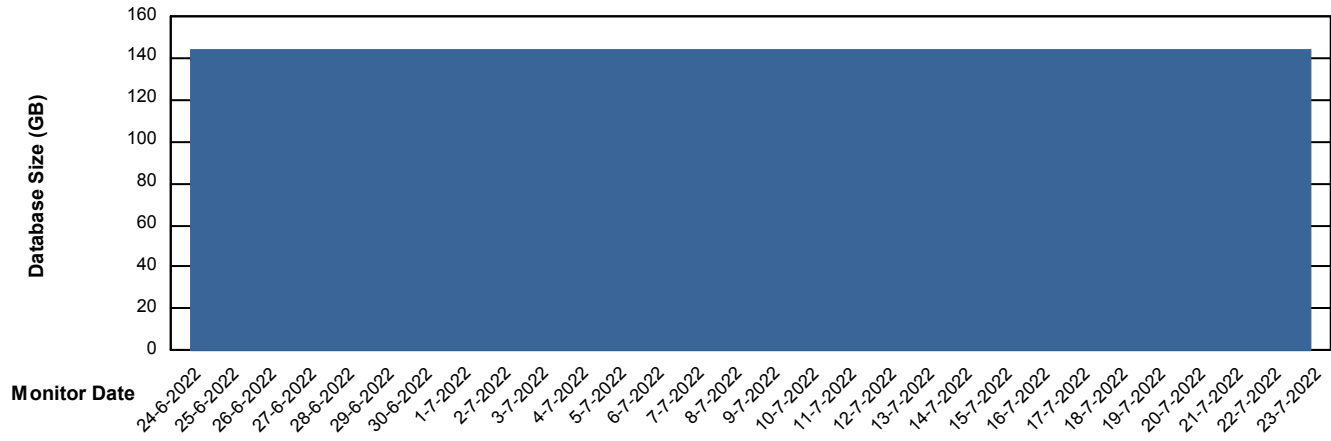

DATABASE SIZE CLODB_TEST_CLO-ORA02

Database growth over last month