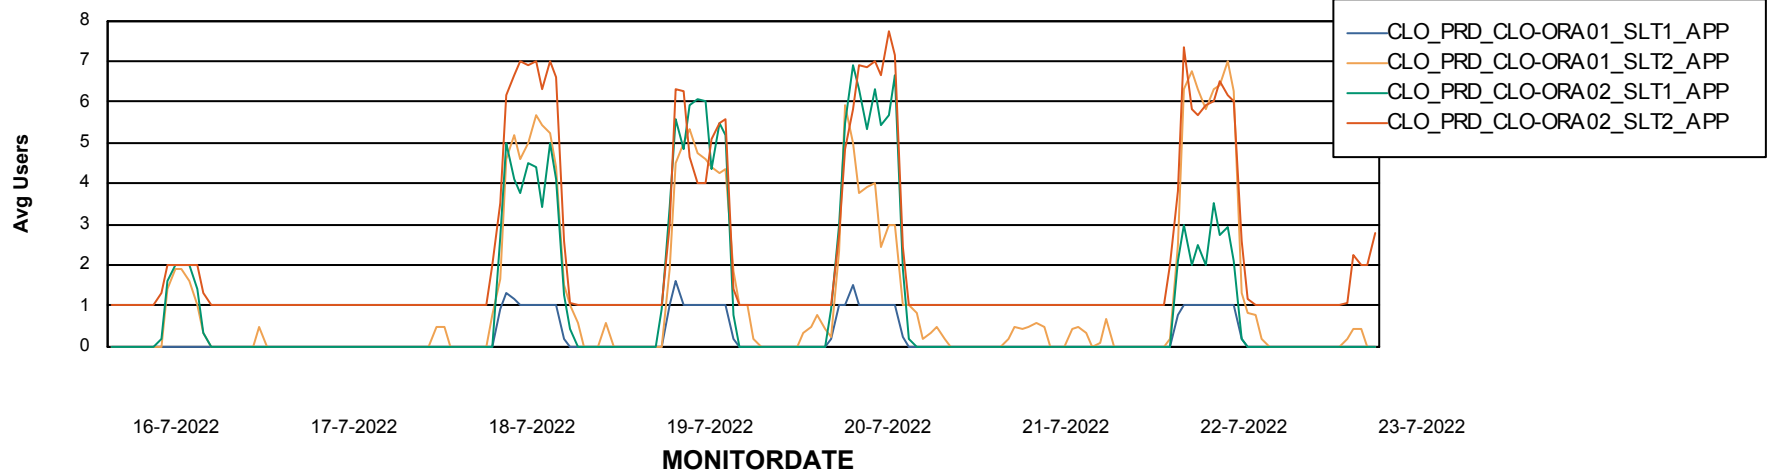

Weekly SLA Customer Report

Customer CLO Production
Database ID 38

ABSSolute Application Server Services

Avg memory used per ABS Server Service

Avg users per day per ABS server

Weekly SLA Customer Report

Customer CLO Production
Database ID 38