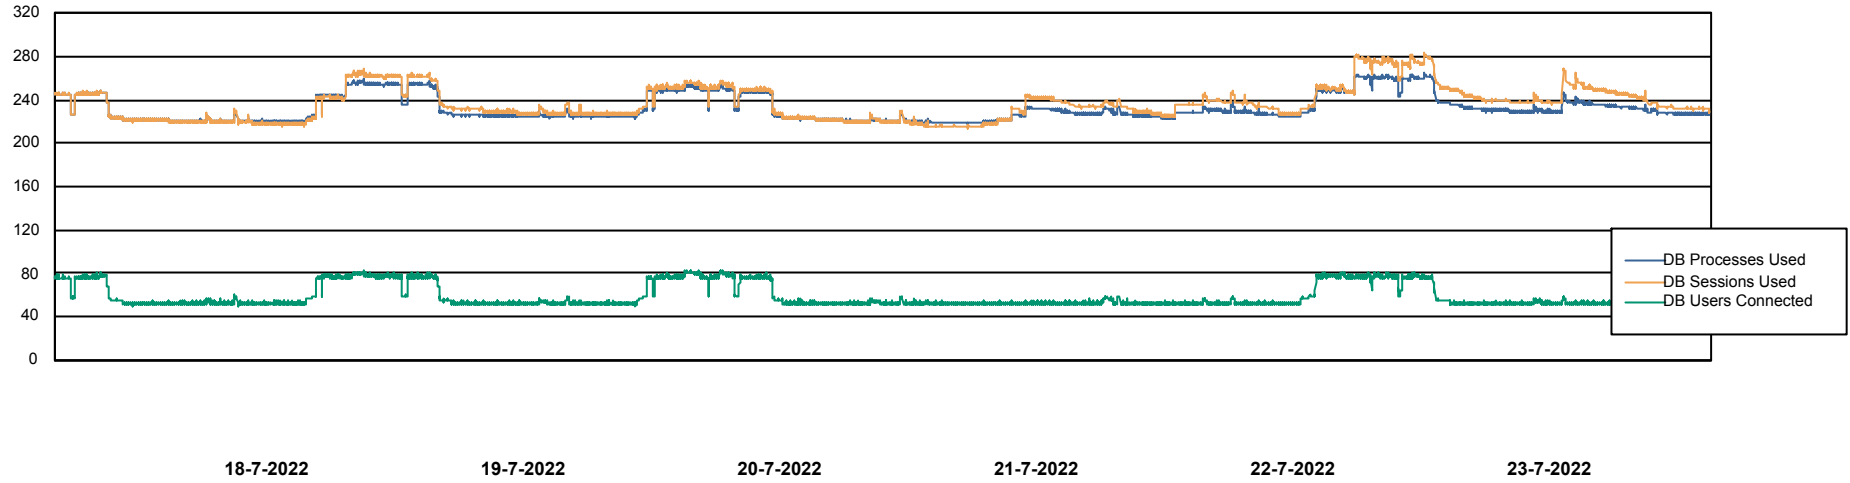

Database Performance CLODB_PRD_CLO-ORA01