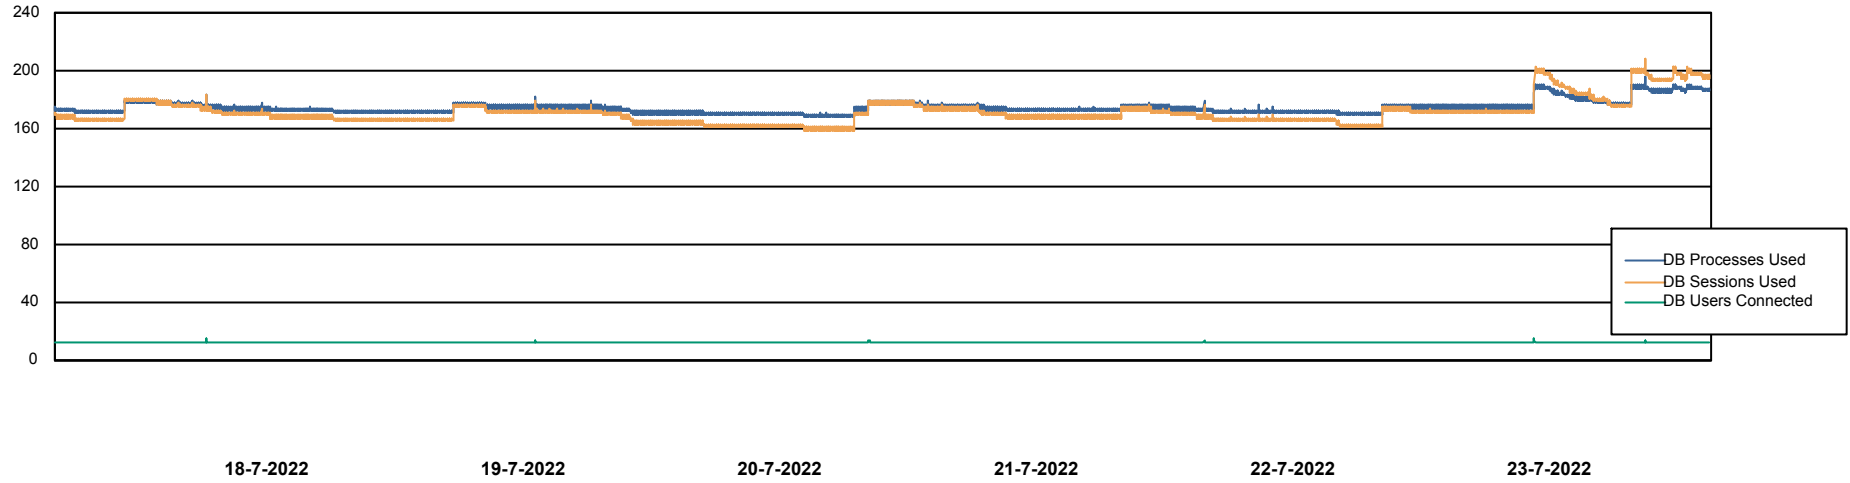

Database Performance CLODB_TEST_CLO-ORA02