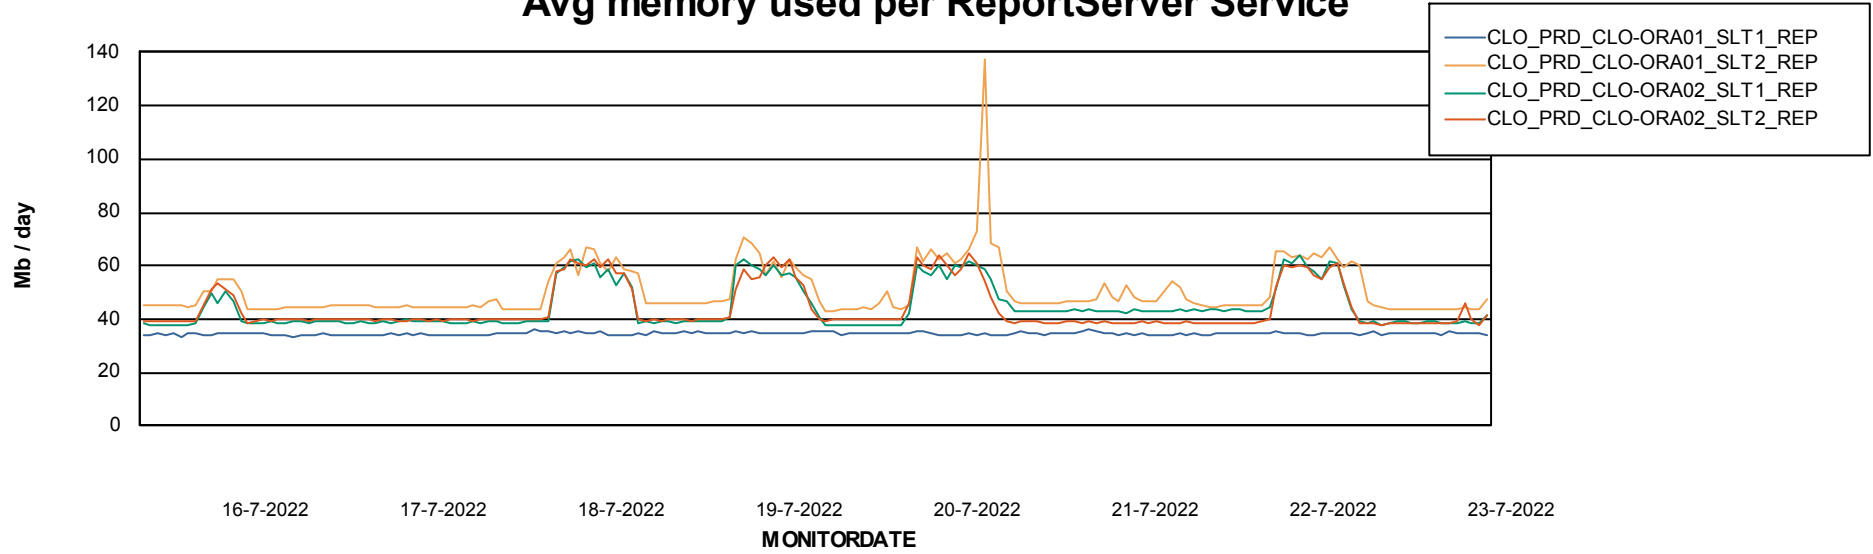

ABSSolute Application ReportServer Services

Avg memory used per ReportServer Service