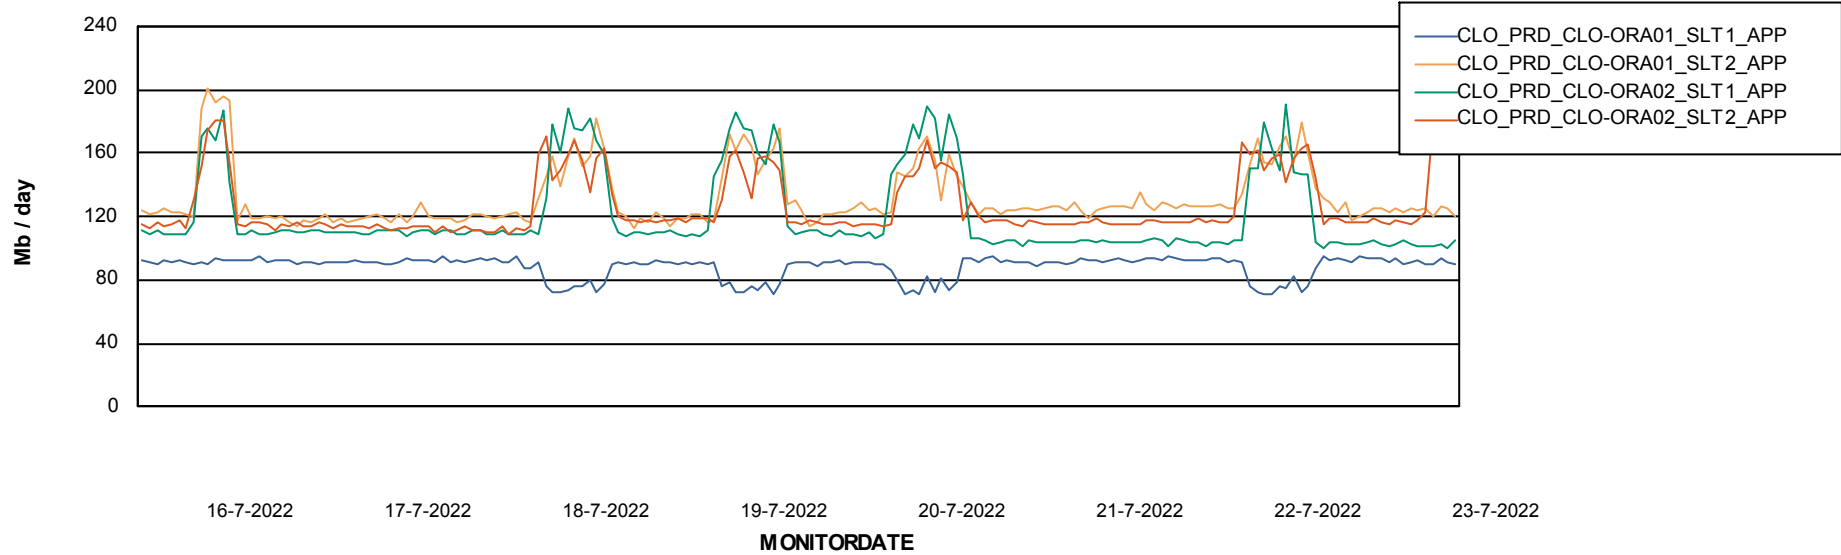

Weekly SLA Customer Report

Customer CLO Production
 Database ID 38

Database Tablespace CLODB_TEST_CLO-ORA02

Date	Tablespace Name	Filesize (Gb)	Usedsize (Gb)	Percentage free
23-7-2022	ABSDATA	88	47	47
	INDX	112	94	16
22-7-2022	ABSDATA	88	47	47
	INDX	112	94	16
21-7-2022	ABSDATA	88	47	47
	INDX	112	94	16
20-7-2022	ABSDATA	88	47	47
	INDX	112	94	16
19-7-2022	ABSDATA	88	47	47
	INDX	112	94	16
18-7-2022	ABSDATA	88	47	47
	INDX	112	94	16
17-7-2022	ABSDATA	88	47	47
	INDX	112	94	16

Weekly SLA Customer Report

Customer CLO Production
Database ID 38

ABSSolute Application Server Services

Avg memory used per ABS Server Service

Avg users per day per ABS server

Weekly SLA Customer Report

Customer CLO Production
Database ID 38