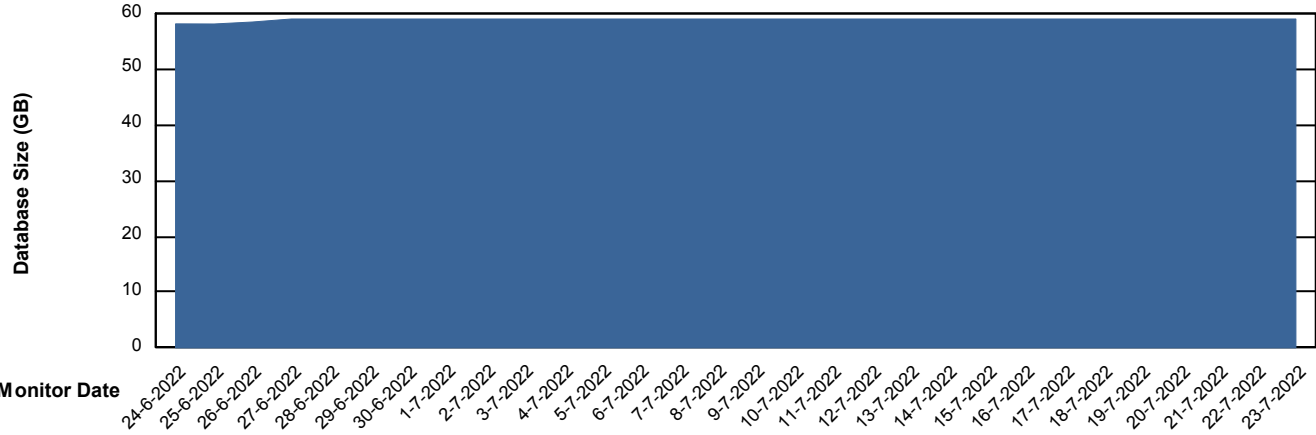

Weekly SLA Customer Report

Customer CIW Production
Database ID 45

Database Performance CIWDB_Production

Weekly SLA Customer Report

Customer CIW Production
Database ID 45

Database Performance CIWDB_Standby

Weekly SLA Customer Report

Customer CIW Production
 Database ID 45

DATABASE SIZE CIWDB_Production

Database growth over last month

Database Tablespace CIWDB_Production

Date	Tablespace Name	Filesize (Gb)	Usedsize (Gb)	Percentage free
23-7-2022	ABSDATA	54	45	17
	INDX	12	7	42
22-7-2022	ABSDATA	54	45	17
	INDX	12	7	42
21-7-2022	ABSDATA	54	45	17
	INDX	12	7	42
20-7-2022	ABSDATA	54	45	17
	INDX	12	7	42
19-7-2022	ABSDATA	54	45	17
	INDX	12	7	42
18-7-2022	ABSDATA	54	45	17
	INDX	12	7	42
17-7-2022	ABSDATA	54	45	17
	INDX	12	7	42