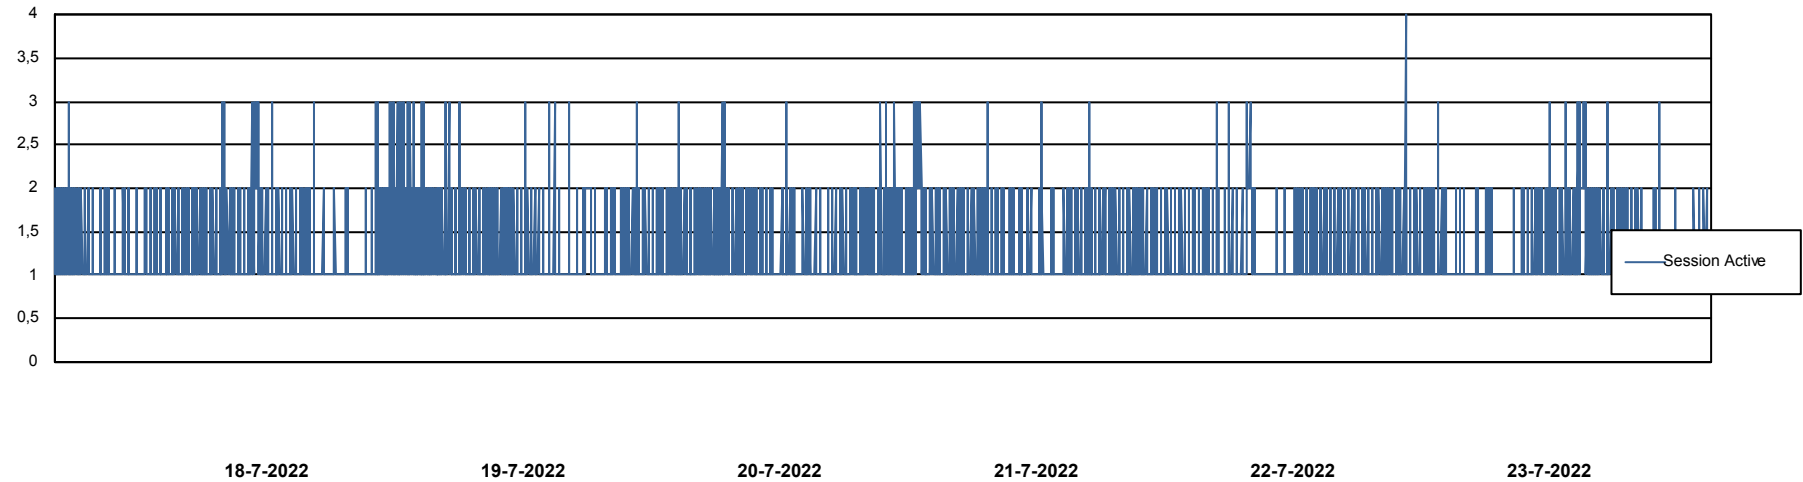

Harddisk Usage CIW_PRD_ORACLE2

	Free disk space on c: (%)	Total disk space on c: (Gb)	Free disk space on d: (%)	Total disk space on d: (Gb)	Free disk space on e: (%)	Total disk space on e: (Gb)
23-7-2022	90	701	65	700	100	830
22-7-2022	90	701	64	700	100	830
21-7-2022	90	701	64	700	100	830
20-7-2022	90	701	64	700	100	830
19-7-2022	90	701	64	700	100	830
18-7-2022	90	701	65	700	100	830
17-7-2022	90	701	65	700	100	830

Weekly SLA Customer Report

Customer CIW Production
Database ID 45

Database Performance CIWDB_Production

Weekly SLA Customer Report

Customer CIW Production
Database ID 45

Database Performance CIWDB_Standby

Weekly SLA Customer Report