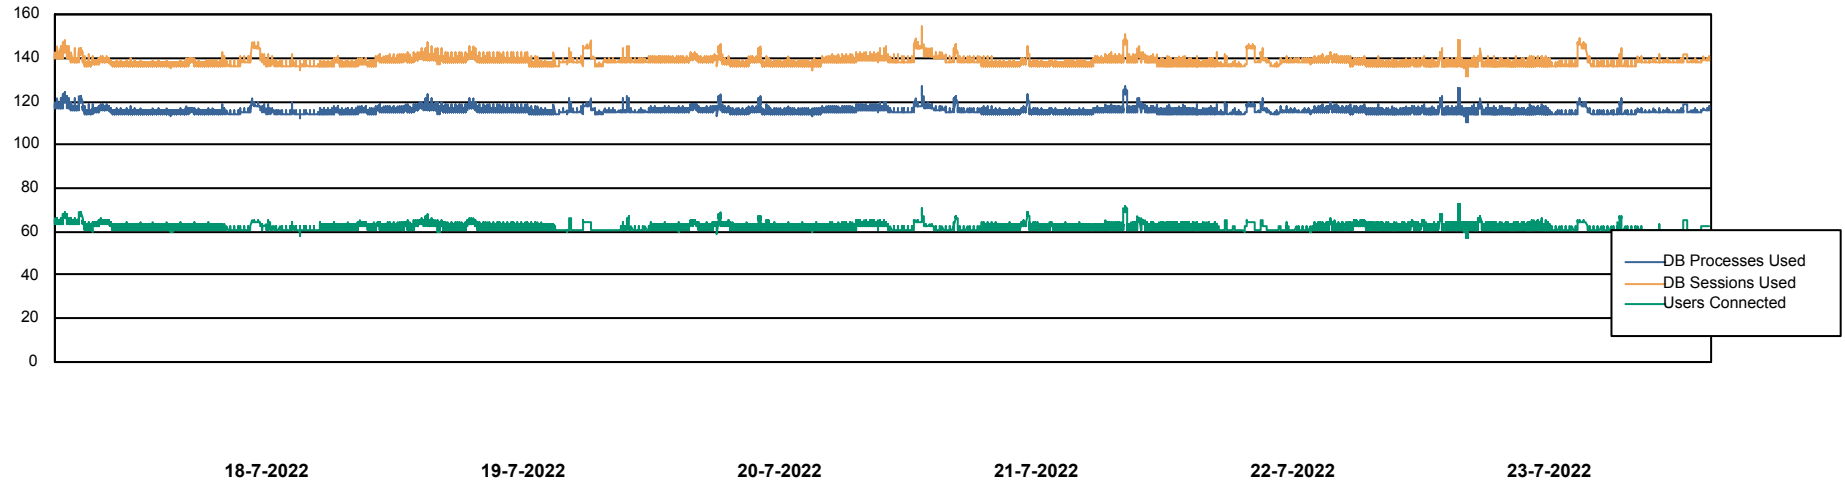

Harddisk Usage CIW_PRD_ORACLE2

	Free disk space on c: (%)	Total disk space on c: (Gb)	Free disk space on d: (%)	Total disk space on d: (Gb)	Free disk space on e: (%)	Total disk space on e: (Gb)
23-7-2022	90	701	65	700	100	830
22-7-2022	90	701	64	700	100	830
21-7-2022	90	701	64	700	100	830
20-7-2022	90	701	64	700	100	830
19-7-2022	90	701	64	700	100	830
18-7-2022	90	701	65	700	100	830
17-7-2022	90	701	65	700	100	830

Weekly SLA Customer Report

Customer CIW Production
Database ID 45

Database Performance CIWDB_Production

Weekly SLA Customer Report

Customer CIW Production
Database ID 45

Database Performance CIWDB_Standby

Weekly SLA Customer Report