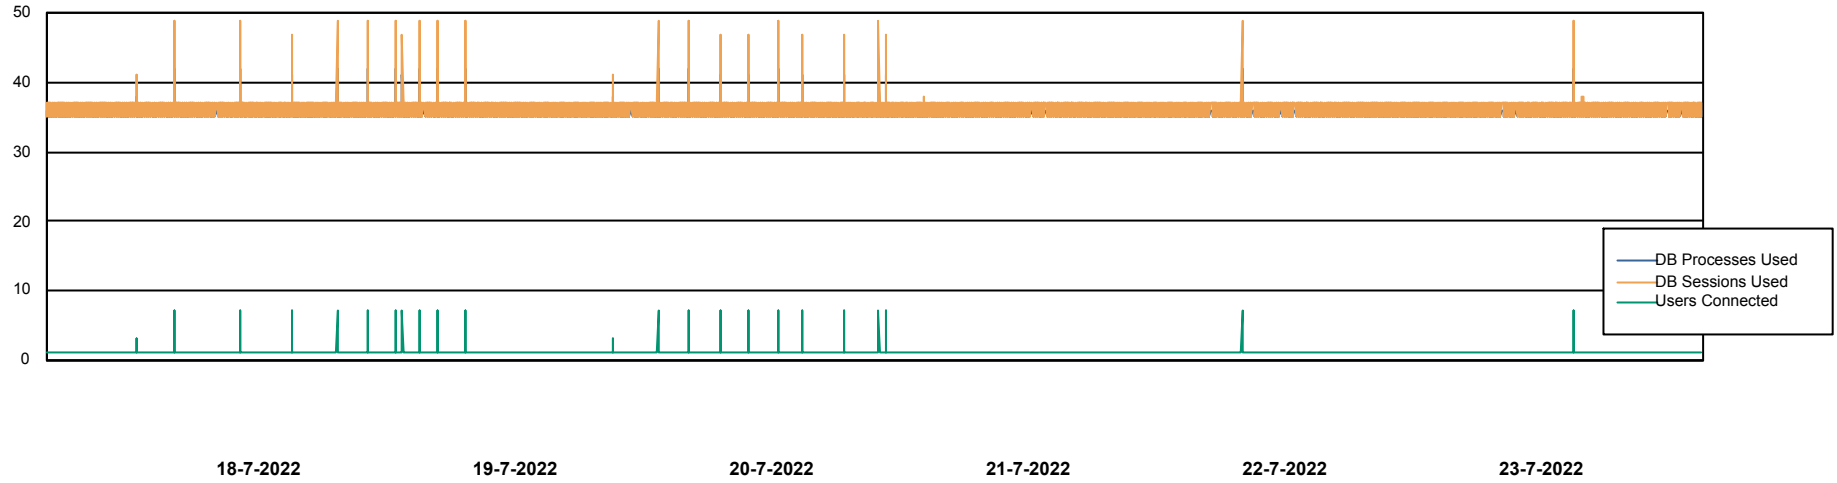

Weekly SLA Customer Report

Customer CIW Production
Database ID 45

Database Performance CIWDB_Production

Weekly SLA Customer Report

Customer CIW Production
Database ID 45

Database Performance CIWDB_Standby

Weekly SLA Customer Report

Customer CIW Production
 Database ID 45

DATABASE SIZE CIWDB_Production

Database growth over last month

Database Tablespace CIWDB_Production

Date	Tablespace Name	Filesize (Gb)	Usedsize (Gb)	Percentage free
23-7-2022	ABSDATA	54	45	17
	INDX	12	7	42
22-7-2022	ABSDATA	54	45	17
	INDX	12	7	42
21-7-2022	ABSDATA	54	45	17
	INDX	12	7	42
20-7-2022	ABSDATA	54	45	17
	INDX	12	7	42
19-7-2022	ABSDATA	54	45	17
	INDX	12	7	42
18-7-2022	ABSDATA	54	45	17
	INDX	12	7	42
17-7-2022	ABSDATA	54	45	17
	INDX	12	7	42