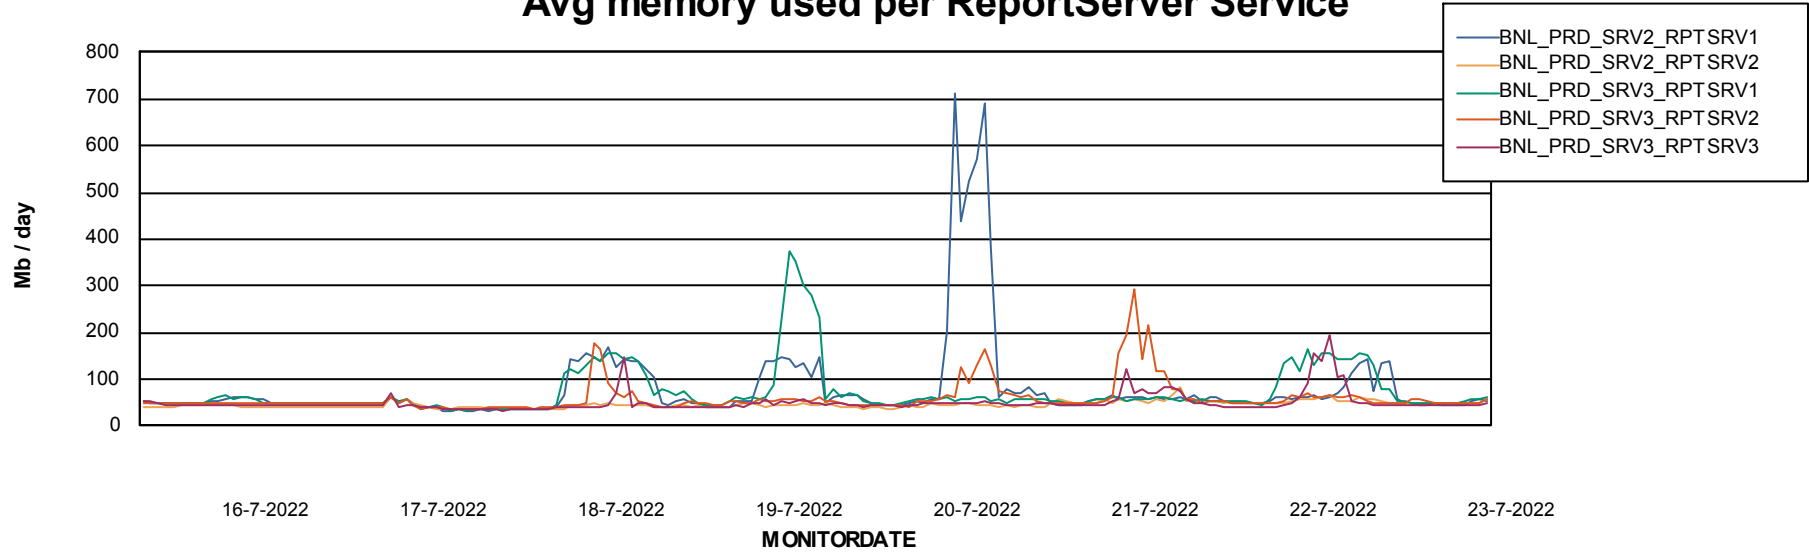

ABSSolute Web Component Services

Avg memory used per ReportServer Service