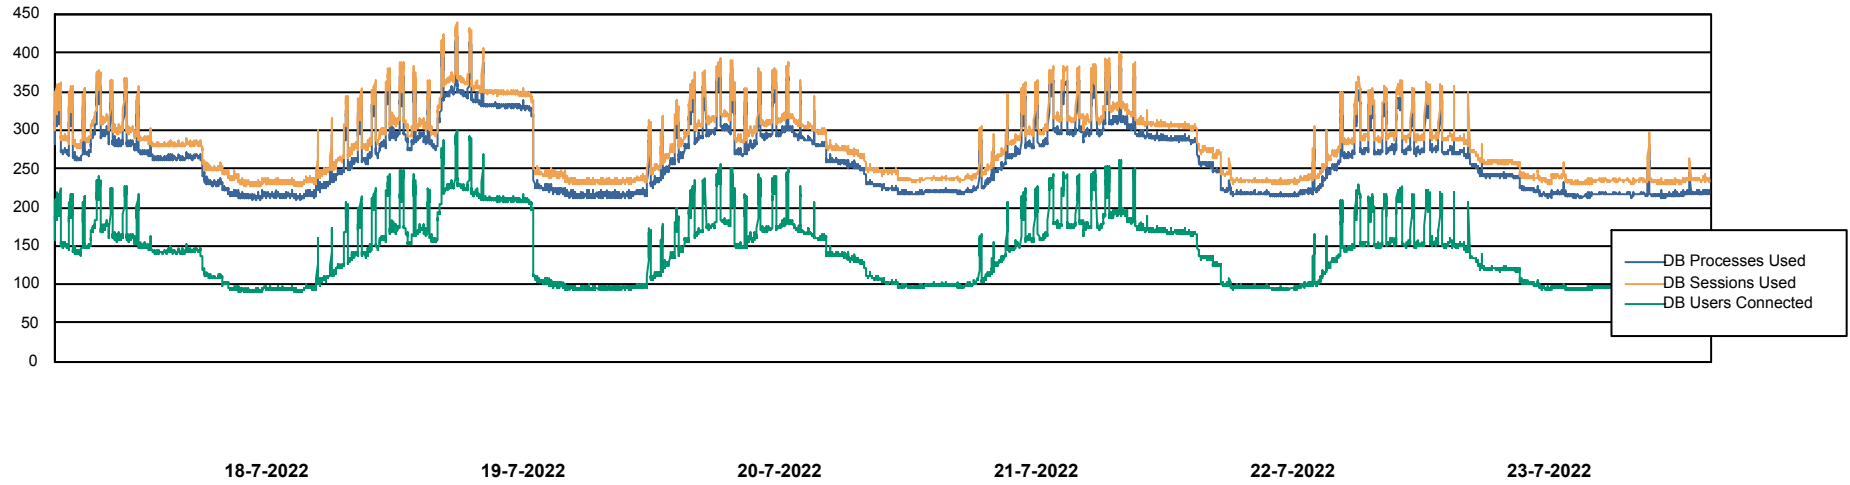

Database Performance BNLDB_Production_New