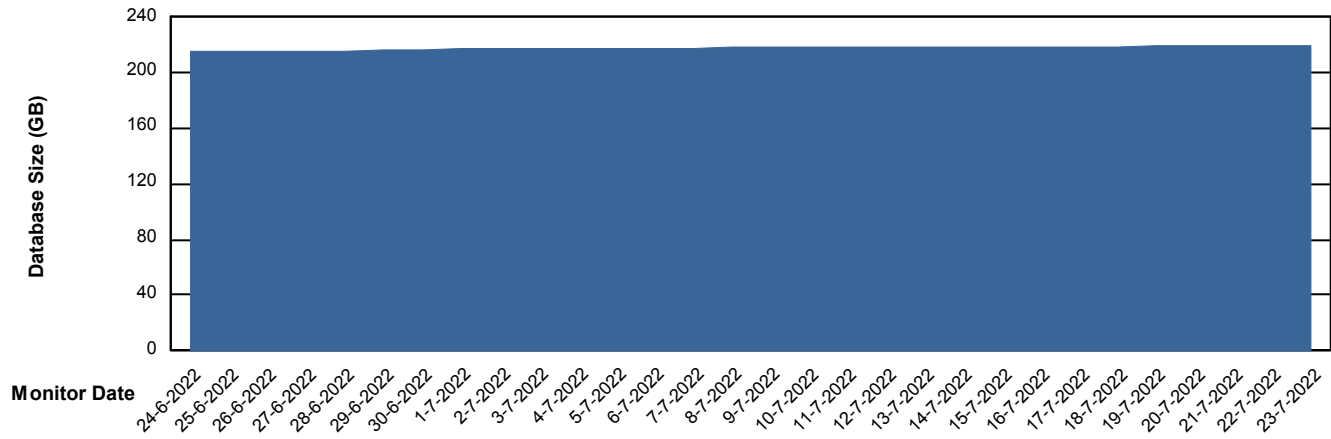

DATABASE SIZE BNLDB_Production_New

Database growth over last month