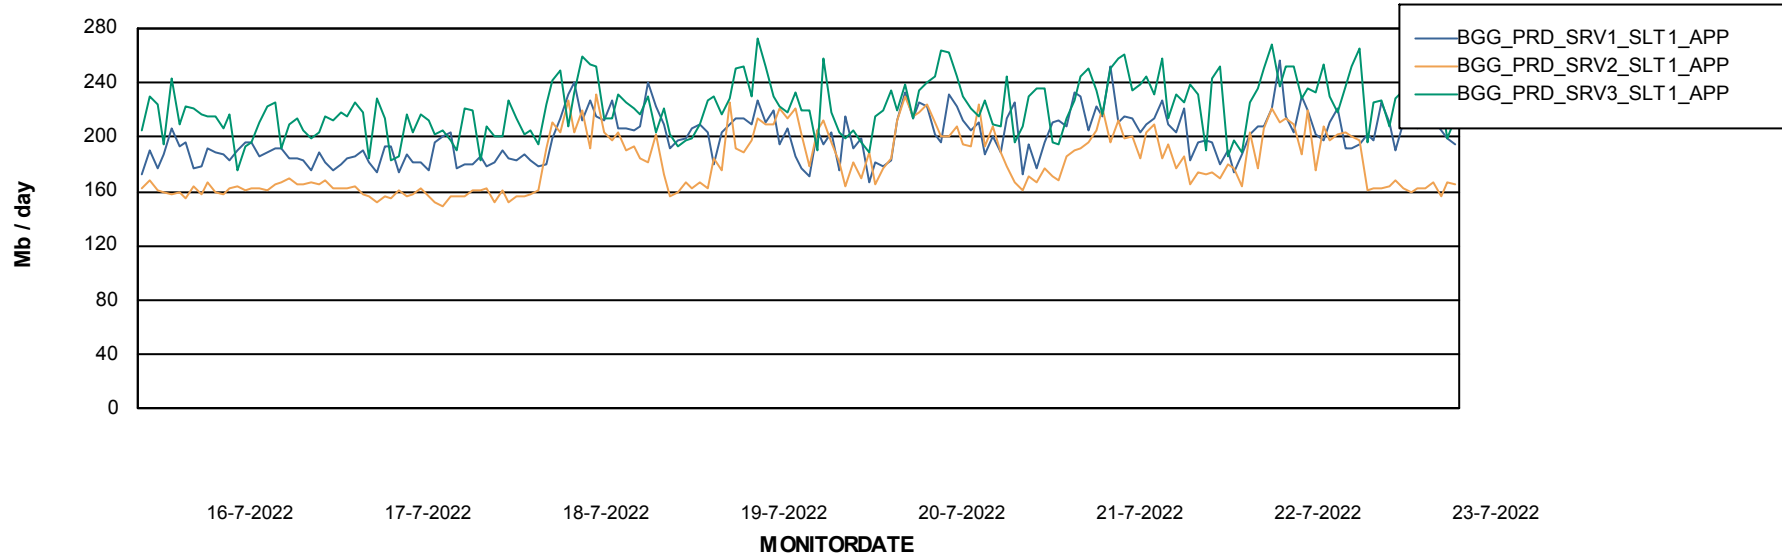

ABSSolute Application Server Services

Avg memory used per ABS Server Service