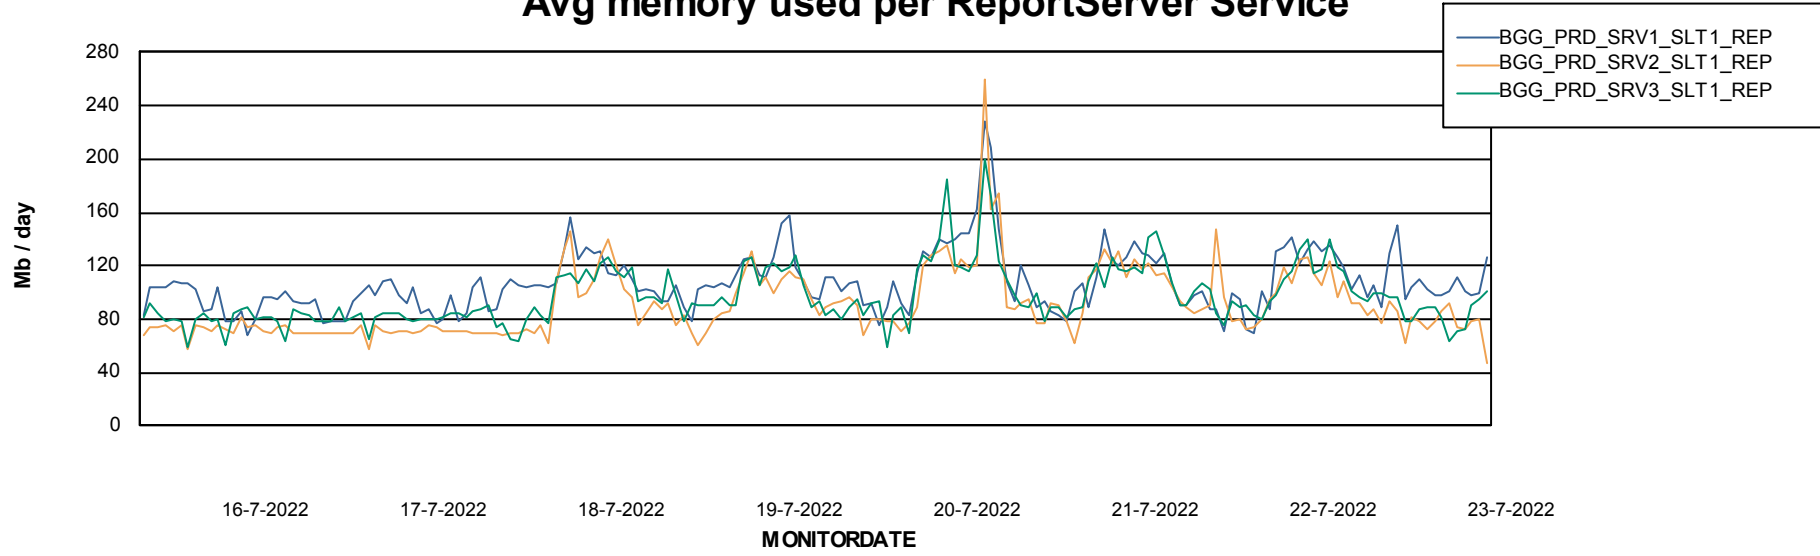

Avg memory used per ABS Server Service

Avg users per day per ABS server

Weekly SLA Customer Report

Customer BGG_Production
Database ID 58

ABSSolute Application ReportServer Services

Avg memory used per ReportServer Service