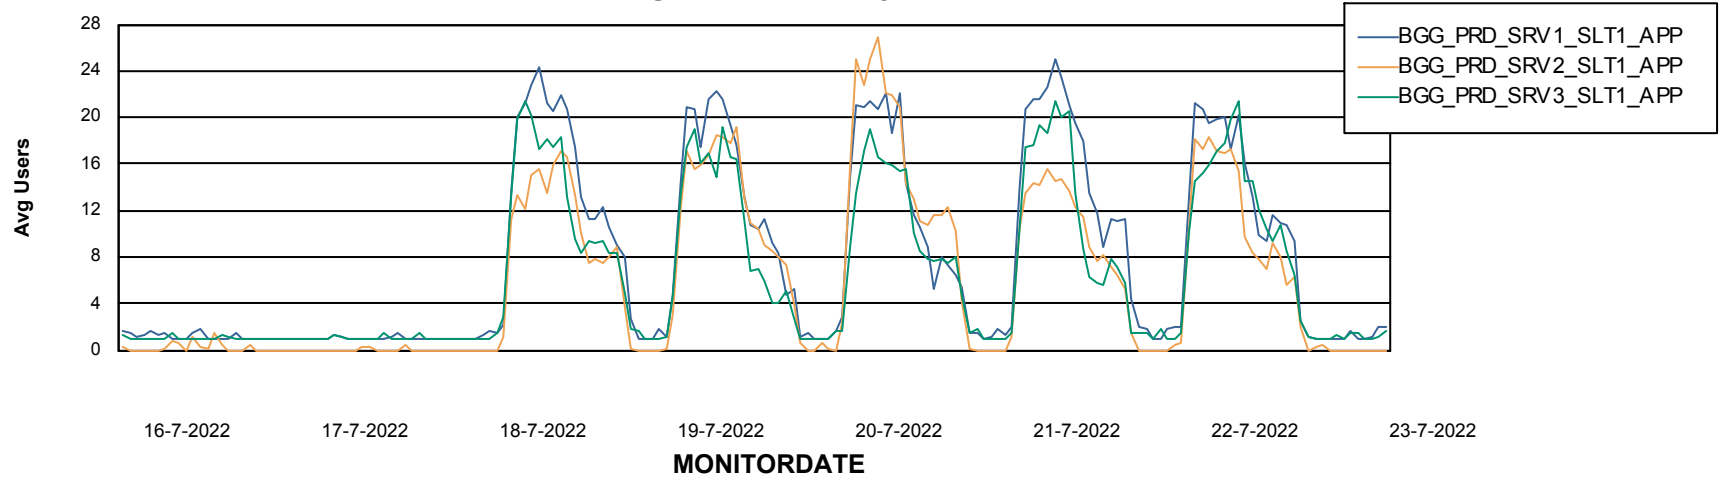

Avg users per day per ABS server