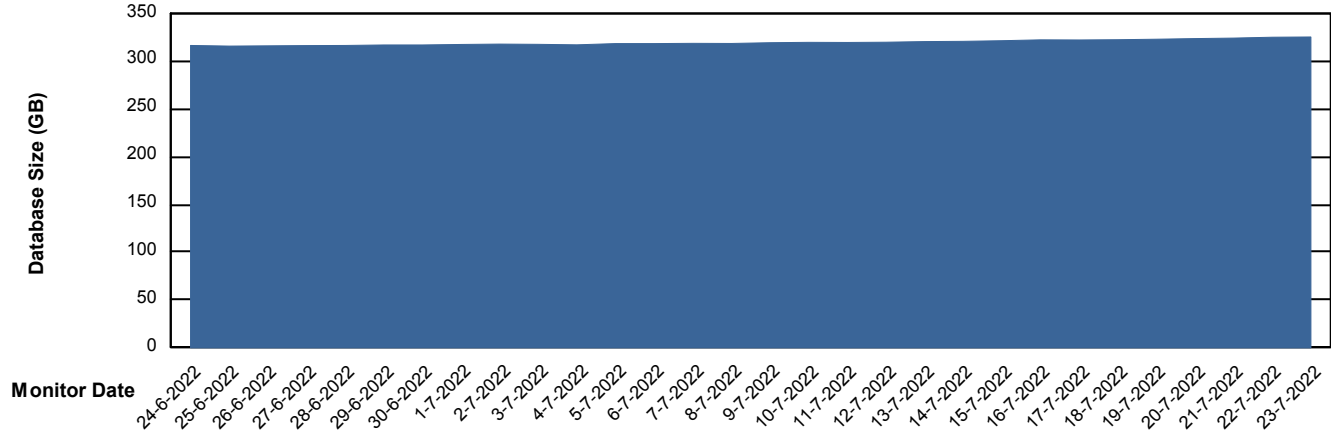

Customer BGG_Production
Database ID 58

Database Performance BGGDB_Standby

Weekly SLA Customer Report

Customer BGG_Production
Database ID 58

DATABASE SIZE BGGDB_BI

Database growth over last month

DATABASE SIZE BGGDB_Production

Database growth over last month

Weekly SLA Customer Report

Customer BGG_Production
Database ID 58

Database Tablespace BGGDB_BI

Date	Tablespace Name	Filesize (Gb)	Usedsize (Gb)	Percentage free
23-7-2022	ABSDATA	170	144	15
	INDX	212	179	16
22-7-2022	ABSDATA	170	144	15
	INDX	212	178	16
21-7-2022	ABSDATA	170	144	15
	INDX	212	179	16
20-7-2022	ABSDATA	170	144	15
	INDX	212	178	16
19-7-2022	ABSDATA	170	144	15
	INDX	212	178	16
18-7-2022	ABSDATA	170	143	16
	INDX	212	177	17
17-7-2022	ABSDATA	168	143	15
	INDX	212	177	17