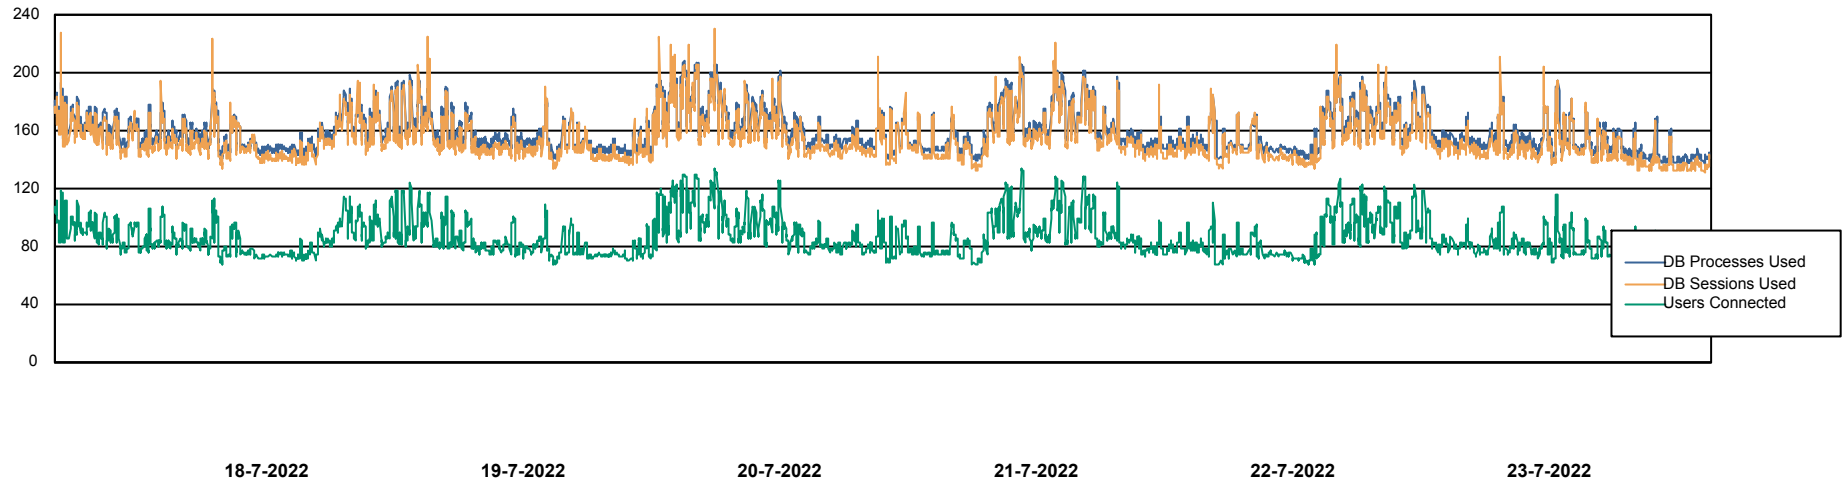

Weekly SLA Customer Report

Customer BGG_Production
Database ID 58

Database Performance BGGDB_BI

Weekly SLA Customer Report

Customer BGG_Production
Database ID 58

Database Performance BGGDB_Production

Weekly SLA Customer Report