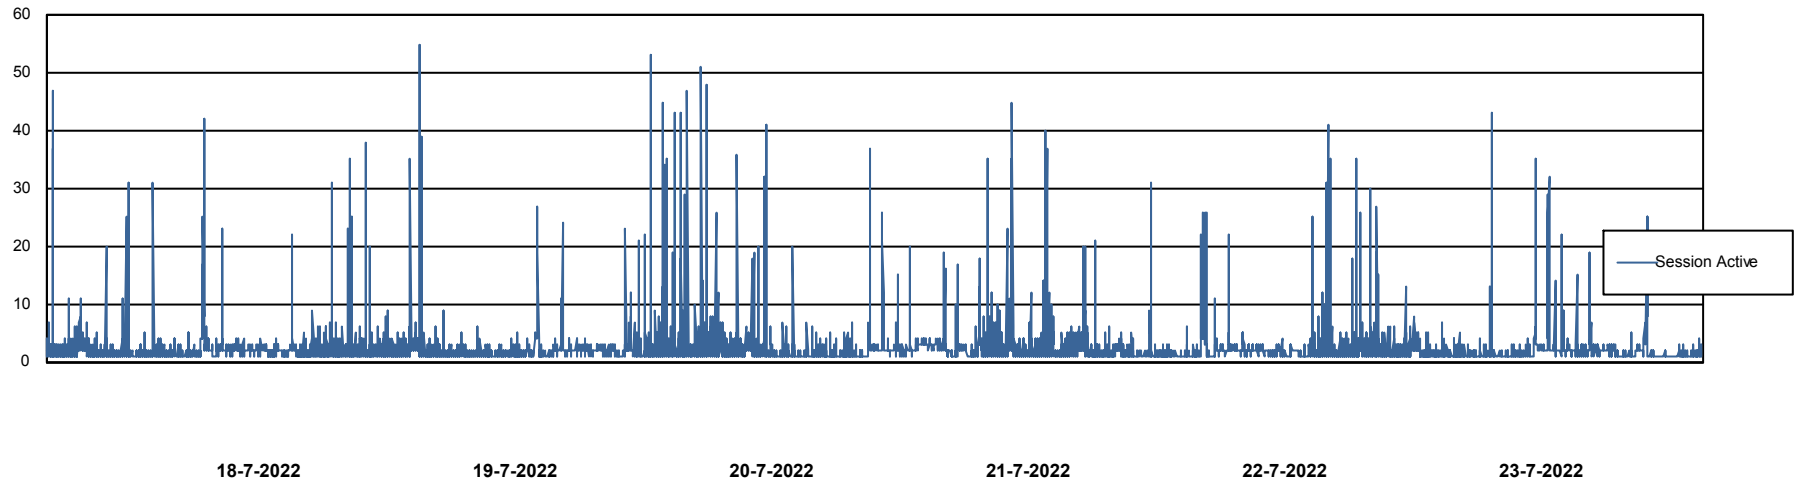

Weekly SLA Customer Report

Customer BGG_Production
Database ID 58

Database Performance BGGDB_BI

Weekly SLA Customer Report

Customer BGG_Production
Database ID 58

Database Performance BGGDB_Production

Weekly SLA Customer Report