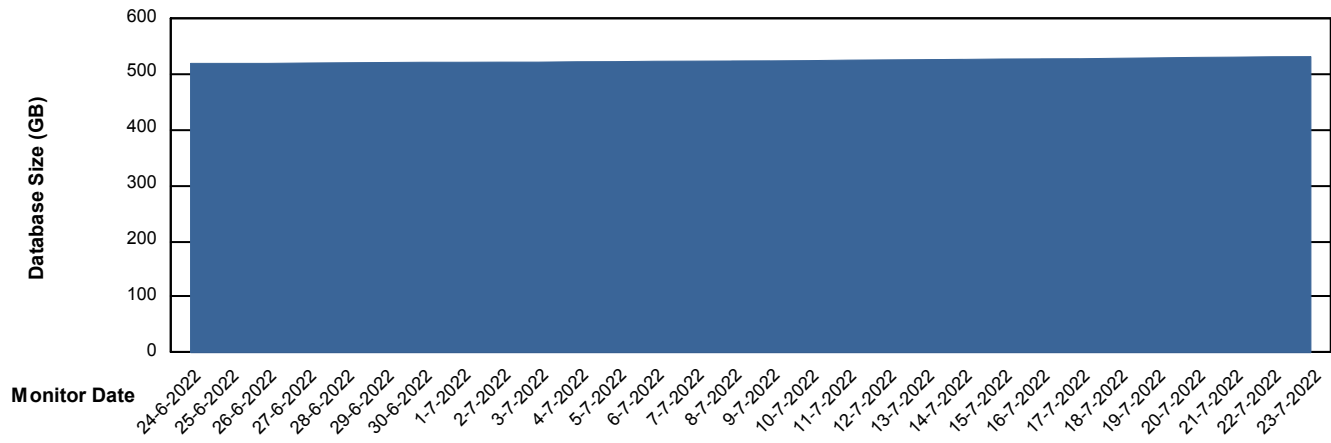

Customer BGG_Production
Database ID 58

Database Performance BGGDB_Standby

Weekly SLA Customer Report

Customer BGG_Production
Database ID 58

DATABASE SIZE BGGDB_BI

Database growth over last month

DATABASE SIZE BGGDB_Production

Database growth over last month

Weekly SLA Customer Report

Customer BGG_Production
Database ID 58

Database Tablespace BGGDB_BI

Date	Tablespace Name	Filesize (Gb)	Usedsize (Gb)	Percentage free
23-7-2022	ABSDATA	170	144	15
	INDX	212	179	16
22-7-2022	ABSDATA	170	144	15
	INDX	212	178	16
21-7-2022	ABSDATA	170	144	15
	INDX	212	179	16
20-7-2022	ABSDATA	170	144	15
	INDX	212	178	16
19-7-2022	ABSDATA	170	144	15
	INDX	212	178	16
18-7-2022	ABSDATA	170	143	16
	INDX	212	177	17
17-7-2022	ABSDATA	168	143	15
	INDX	212	177	17