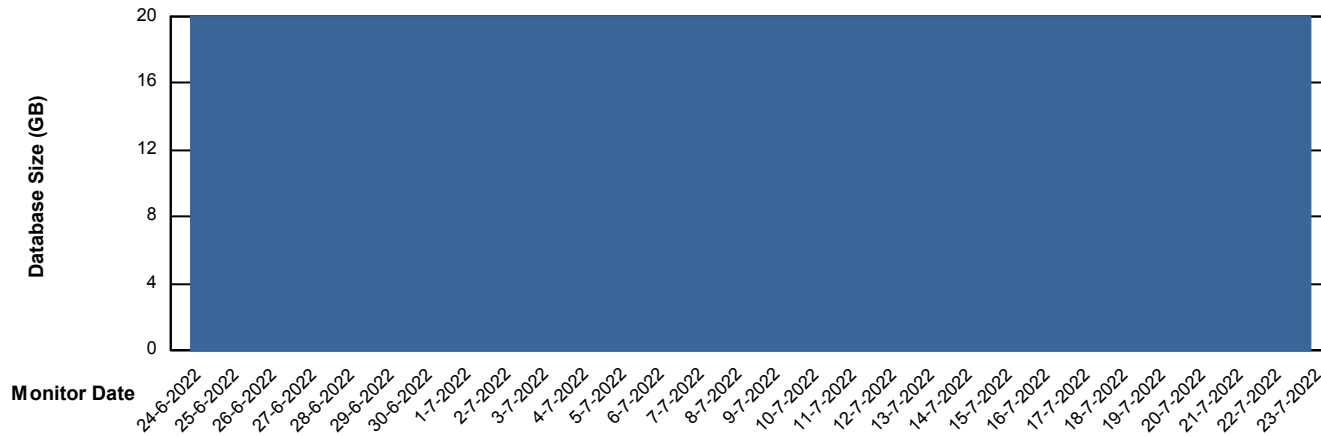

DATABASE SIZE BCMDB_ABS1 Production Database

Database growth over last month