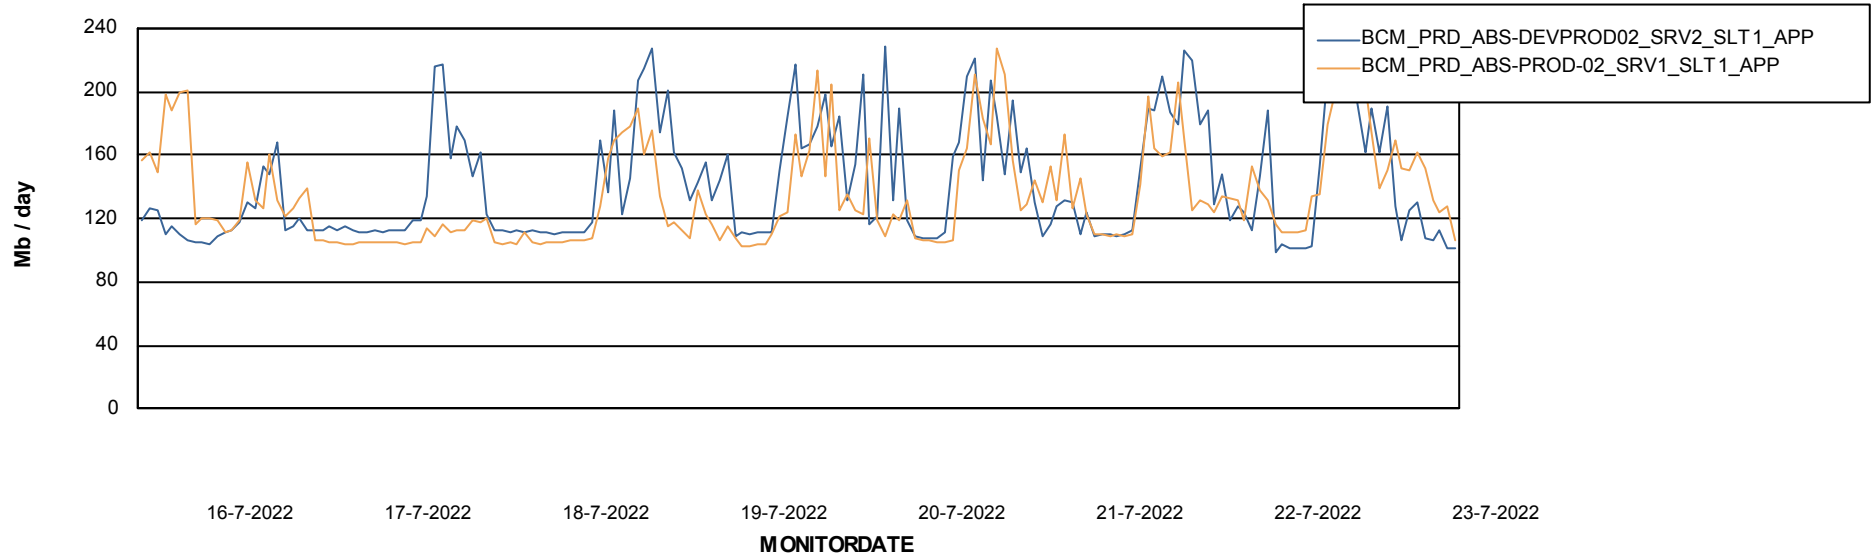

ABSSolute Application Server Services

Avg memory used per ABS Server Service