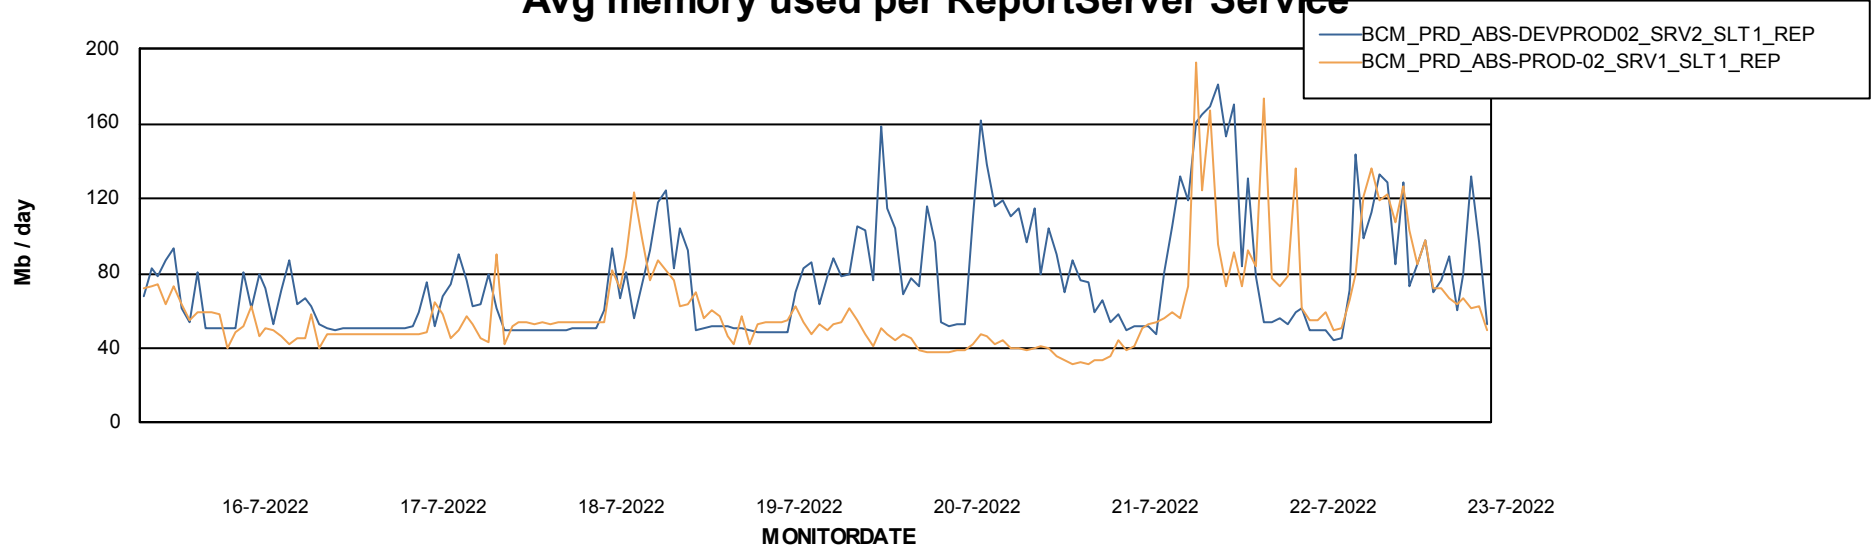

ABSSolute Application ReportServer Services

Avg memory used per ReportServer Service